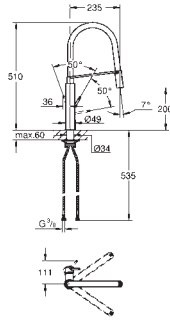

GROHE CONCETTO

Ref. no.

Colour

31 491 000
31 491 DC0

chrome
supersteel

Concetto

Single-lever sink mixer 1/2"

GROHE Long-Life Shine durable sparkling sheen

GROHE SilkMove 28 mm ceramic cartridge

professional spray

with flexible, hygienic GROHFlexx kitchen Santoprene hose

diverter: laminar spray/SpeedClean shower jet

automatic return to laminar spray

GROHE Magnetic Docking guarantees easy retraction and smooth docking

swivel spout

swivel area 360°

protected against backflow

flexible connection hoses

metal fixation set