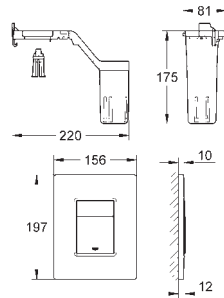

GROHE Long-Life Shine durable sparkling sheen

push button actuation with

escutcheon \varnothing 100 mm

pneumatic hose 1.50 m

without wall plate

GROHE FRESH

Ref. no.

Colour