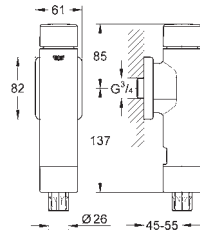

GROHE WC FLUSH VALVES

Ref. no.

Colour

37 349 000

chrome

Rondo A.S.
Flush valve for WC
(3/4")

chrome plated brass
integrated stop valve
GROHE Long-Life Shine durable sparkling sheen
for wash-down and wash-out bowls
control cap and connection to
plastic flush pipe
with flow rate adjustment
6 - 9 l adjustable
with escutcheon
flow pressure min 1.2 bar
operating pressure max 5 bar
minimum 1" supply pipe
low noise (group I acc. to German Noise Specification)

37 139 000

chrome