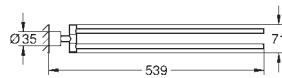

- 40 888 000
- 40 888 DC0
- 40 888 GL0
- 40 888 DA0
- 40 888 AL0

- chrome
- supersteel
- cool sunrise
- warm sunset
- brushed hard graphite

Aerio
Towel holder
 material: metal
 2 arms, not pivotable
 length 489 mm
 concealed fastening
GROHE Long-Life Shine durable sparkling sheen