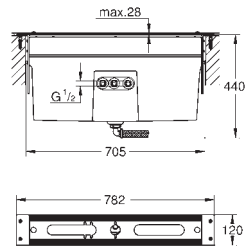

Ref. no.

Colour

29 037 002

**4/5-hole bath/shower combination (optional)
base frame for installation**

drainage box with integrated outlet for splash water
caps to cover screw fixations always come in chrome color