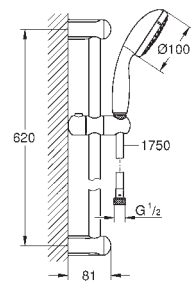

27 644 001

chrome

Tempesta 100
Shower rail set 3 sprays
handshower (28 419)
shower rail, 600 mm (27 523)
Relaxaflex hose 1750 mm 1/2"x1/2" (28 154)
GROHE Water Saving 9.5 l/min flow limiter
GROHE DreamSpray perfect spray pattern
GROHE Long-Life Shine durable sparkling sheen
SpeedClean anti-lime system
Inner WaterGuide for a longer life
ShockProof silicone ring prevents damages caused by shower falling