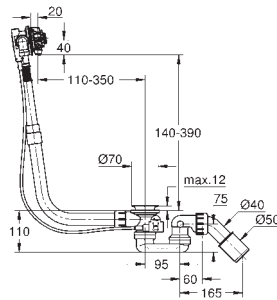

28 991 000
Talentofill
Inlet, pop-up and waste-system
for special bath tubs
without finishing trim set
with bottle trap and 45°-outlet-bend
without anti-vacuum device
plug included

19 025 000 **chrome**
Talento
Waste and overflow set for bath tubs
set for final installation
escutcheon
waste plug
fixing set
in combination with Talentofill 28 939/28 943
GROHE Long-Life Shine durable sparkling sheen