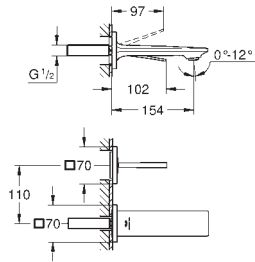

GROHE SPA

GROHE
ALLURE

SPA BATH
FAUCETS

Ref. no.

Colour

19 309 002
19 309 GN2
19 309 DL2
19 309 A02

chrome
brushed cool sunrise
brushed warm sunset
hard graphite

19 386 002
19 386 GN2
19 386 DL2
19 386 A02

chrome
brushed cool sunrise
brushed warm sunset
hard graphite

23 429 000

Set for final installation for 2-hole basin mixer

24 160 001
24 160 GN1
24 160 DL1
24 160 A01

chrome
brushed cool sunrise
brushed warm sunset
hard graphite