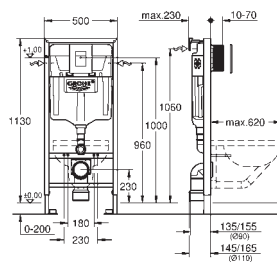

38 772 001

chrome

Rapid SL

3-in-1 set for WC, 1.13 m installation height

with flushing cistern GD 2

Rapid SL element for WC (38 528 001)

Skate Cosmopolitan flush plate, chrome (38 732 000)

wall brackets (38 558 00M)