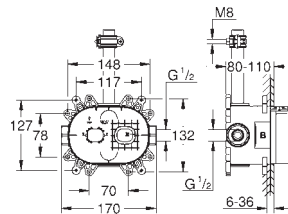

26 449 000

Concealed body for exposed/concealed variants

wall mounted
2 outlets 1/2"
installation depth 75-105 mm
flushing plug
wall sealing
installation device