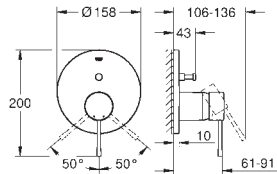

24 167 KF1	phantom black

Essence
Single-lever mixer with 2-way diverter
final installation for
GROHE Rapido SmartBox (35 604)
GROHE SilkMove 46 mm ceramic cartridge
GROHE Long-Life Shine finish
GROHE FastFixation escutcheon with covered shaft sealing and covered fixing metal escutcheon, retroactively 6° adjustable
automatic 2-way diverter
outlet B = 27 l/min, outlet C = 27 l/min
without roughing-in-set

35 604 000
GROHE Rapido SmartBox universal rough-in box for concealed installation