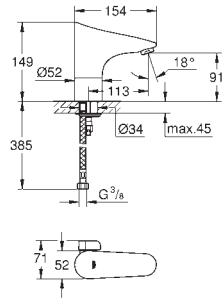

GROHE EUROPLUS E

Ref. no.

Colour

36 207 001

chrome

Europlus E

Infra-red electronic basin mixer 1/2" with mixing device and adjustable temperature limiter

with infrared sensor for bi-directional communication for monitoring, configuration and service purpose
6V lithium battery, type CR-P2
battery lifetime: approx. 7 years (150 actuations a day)

GROHE Long-Life Shine finish

GROHE Water Saving mousseur 5.7 l/min

flexible connection hoses

non-return valve, dirt strainers, solenoid valve

rapid installation system

multistage battery status display

7 pre-set programs:

auto flush, thermal disinfection, cleaning mode

additional functions and precise settings by remote control 36 407 CE approved, type of protection faucet IP 59K

36 208 001

chrome

ditto, without mixing device

36 015 001

chrome