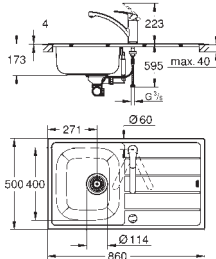

31 565 SD1

stainless steel

Eurosmart

Kitchen sink and tap bundle

K200 stainless steel sink with drainer (31 552 SD1)

mounting type: top mount

Eurosmart single lever sink mixer (33 281 003)