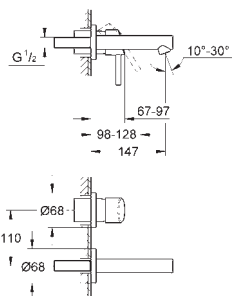

19 575 001

chrome

Concetto
2-hole basin mixer
S-Size
wall mounted
final installation for 23 571
without concealed body
metal rosette
GROHE Long-Life Shine durable sparkling sheen
GROHE AquaGuide adjustable mousseur
centre distance 110 mm
projection 147 mm