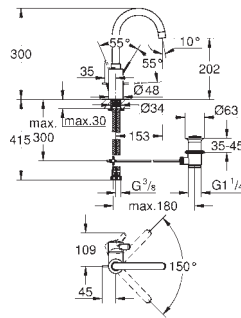

GROHE EUROCOSMO

Ref. no.

Colour

32 830 001

chrome

Eurocosmo
Single-lever basin mixer 1/2"
L-Size
GROHE SilkMove 35 mm ceramic cartridge
adjustable flow rate limiter
GROHE Long-Life Shine durable sparkling sheen
Lead and Nickel Free Inner Water Ways
GROHE FastFixation installation system
mousseur
swivel tubular spout
pop-up waste set 1 1/4"
flexible connection hoses