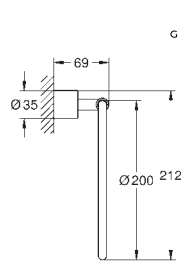

Ref. no.

Colour

- 40 887 000
- 40 887 DC0
- 40 887 GL0
- 40 887 DA0
- 40 887 AL0

- chrome
- supersteel
- cool sunrise
- warm sunset
- brushed hard graphite

Aerio
Towel ring
material: metal
concealed fastening
GROHE Long-Life Shine durable sparkling sheen