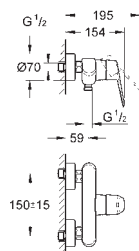

33 569 002

chrome

Eurodisc Cosmopolitan
Single-lever shower mixer 1/2"

wall mounted

GROHE SilkMove 46 mm ceramic cartridge

GROHE Long-Life Shine durable sparkling sheen

adjustable flow rate limiter

shower bottom outlet 1/2"

integrated non-return valve

S-unions

protected against backflow