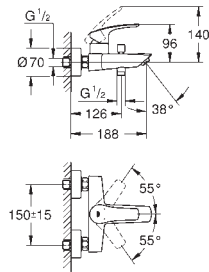

33 300 003 **chrome**

Eurosmart
Single-lever bath mixer 1/2"
wall mounted
GROHE SilkMove 35 mm ceramic cartridge
adjustable flow rate limiter
with temperature limiter
GROHE Long-Life Shine durable sparkling sheen
automatic diverter: bath/shower
mousseur
integrated non-return valve in shower outlet
S-unions
metal wall escutcheons
protected against backflow