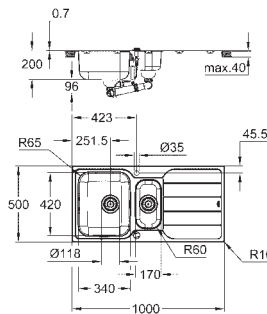

31 572 SD1

stainless steel

K500

Stainless steel sink with drainer
model: K500 60-S 100/50 1.5 rev

mounting type: top mount
material: stainless steel AISI 304 (V2A)
material thickness: 0.7 mm

GROHE Long-Life Shine finish
finish: satin finish

GROHE Whisper

min. cabinet size: 600 mm
dimensions: 1000 x 500 mm
1 bowl: 340 x 420 x 185 mm

0.5 bowl: 170 x 320 x 125 mm

outer radius: R6 (top mount), inner bowl radius: R65

GROHE FastFixation installation system

sink mountable left or right
cut-out (top-mount): 990 x 490 mm
drilling holes: 2 x 35 mm

waste: Ø 3.5" waste strainer with automatic waste fitting

accessories included: waste kit, basket strainer waste, mounting set

optional: push to open excenter (40 986 SD0)

amount of fasteners included (top mount): 16

31 588 SD1

stainless steel

K500

Stainless steel sink with drainer
model: K500 80-S 116/50 2.0 rev

mounting type: top mount
material: stainless steel AISI 304 (V2A)
material thickness: 0.7 mm

GROHE Long-Life Shine finish
finish: satin finish

GROHE Whisper

min. cabinet size: 800 mm
dimensions: 1160 x 500 mm
1 bowl: 340 x 420 x 185 mm

2 bowl: 340 x 420 x 185 mm

outer radius: R6 (topmount), inner bowl radius: R90

GROHE FastFixation installation system

sink mountable left or right
cut-out (top mount): 1140 x 480 mm
drilling holes: 2 x 35 mm

waste: Ø 3.5" waste strainer with automatic waste fitting

accessories included: automatic waste fitting with rotary handle, waste kit, basket strainer waste, mounting set

optional: push to open excenter (40 986 SD0)

amount of fasteners included (top mount): 18