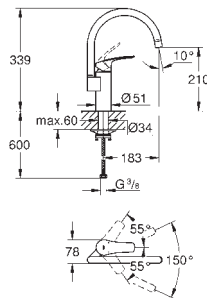

Eurosmart

Single-lever sink mixer 1/2"

high spout

GROHE Long-Life Shine durable sparkling sheen

GROHE SilkMove 35 mm ceramic cartridge

adjustable flow rate limiter

swivel tubular spout

swivel area 150°, Lead and Nickel Free Inner Water Ways

flexible connection hoses

metal fixation set

professional edition

30 463 000
30 463 DC0

chrome
supersteel