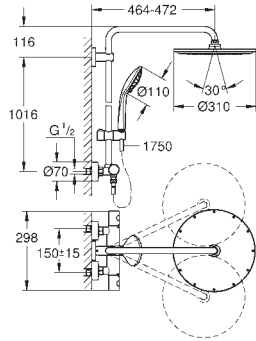

GROHE EUPHORIA SYSTEM

Ref. no.

Colour

26 075 DC0	supersteel
26 075 DA0	warm sunset
26 075 DL0	brushed warm sunset
26 075 GL0	cool sunrise
26 075 GN0	brushed cool sunrise
26 075 A00	hard graphite
26 075 AL0	brushed hard graphite

Euphoria System 310

Shower system with safety mixer for wall mounting

horizontal swivable 450 mm shower arm

exposed Safety Mixer with Aquadimmer function

allows change between:

Rainshower Cosmopolitan 310 metal head shower (27 477)

spray pattern: Rain

with ball joint

rotation angle $\pm 15^\circ$ hand shower Euphoria 110 Massage (27 221 000)

adjustable in height with gliding element

Silverflex shower hose 1750 mm (28 388)

GROHE TurboStat compact cartridge

GROHE SafeStop safety button at 38C

GROHE SafeStop Plus optional temperature limiter at 43°C included

GROHE DreamSpray perfect spray pattern

GROHE Long-Life Shine finish

Inner WaterGuide for a longer life

SpeedClean anti-lime system

TwistStop to prevent hose from twisting

GROHE MetalGrip ergonomically shaped metal handles

suitable for instantaneous heaters from 18 kW/h

minimum flow rate 7 l/min.

optional upgrade: **GROHE EasyReach** tray (26 362)