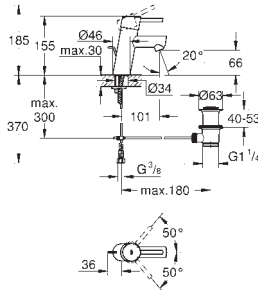

32 204 10E

chrome

Concetto
Single-lever basin mixer 1/2"
S-Size
GROHE SilkMove 28 mm ceramic cartridge
temperature limiter
GROHE Long-Life Shine durable sparkling sheen
GROHE Water Saving SpeedClean mousseur 5.7 l/min
GROHE FastFixation installation system
pop-up waste set 1 1/4"
flexible connection hoses