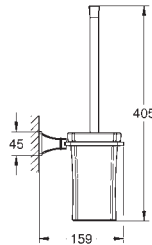

Grandera
Toilet brush set
material: ceramic
GROHE Long-Life Shine durable sparkling sheen