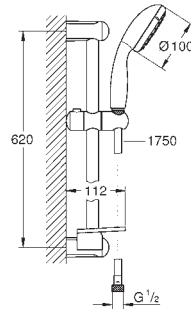

GROHE TEMPESTA

Ref. no.

Colour

27 600 001

chrome

Tempesta 100
Shower rail set 3 sprays
 handshower (28 419)
 shower rail, 600 mm (27 523)
 Relaxaflex hose 1750 mm 1/2"x1/2" (28 154)
GROHE EasyReach tray (27 596)
GROHE Water Saving 9.5 l/min flow limiter
GROHE DreamSpray perfect spray pattern
GROHE Long-Life Shine durable sparkling sheen
SpeedClean anti-lime system
Inner WaterGuide for a longer life
ShockProof silicone ring prevents damages caused by shower falling