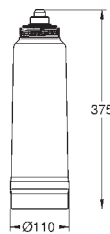

40 880 001

**GROHE Blue
Reverse osmosis membrane**

reverse osmosis filter membrane for pure and safe water
significant removal of chemicals, hormones and microorganisms
flow rate 1.5 l/min
salt rejection more than 97 %
efficiency rate min. 50%
feed water pressure 1.00 - 4.00 bar
membrane lifetime one year
compatible with GROHE Blue Pure single faucets