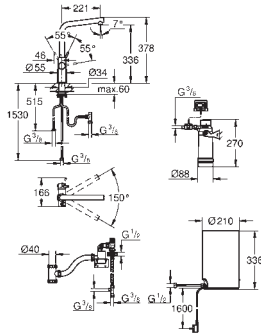

GROHE RED

Ref. no.

Colour

30 327 001 chrome
30 327 DC1 supersteel
30 327 DL1 brushed warm sunset
30 327 AL1 brushed hard graphite

GROHE Red Duo
Faucet and M size boiler
GROHE Red Duo single-lever sink mixer
L-spout

GROHE ChildLock push buttons for boiling water
TÜV certified triple electronic safeguards against accidental activation of boiling water

GROHE Long-Life Shine durable sparkling sheen
GROHE SilkMove 28 mm ceramic cartridge

insulated tubular spout, swivel area 150°
separate water ways
flexible connection hoses

GROHE Red boiler M size
3 liter 100° C boiling water, 4 liter total capacity
required inlet pressure: 1-7 bar
with flexible connection hose and outlet for boiling water
CE approved
power supply 230 V 50 Hz
power consumption 2100 W, standby power consumption 15 W
energy efficiency class A
GROHE Blue S-Size filter starter set
for protection of the boiler from limescale
capacity 600 l at 20° dKH, flow rate measuring unit