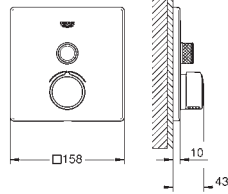

GROHE SMARTCONTROL MIXERS

Ref. no.

Colour

29 147 000

chrome

SmartControl

Concealed mixer with one valve

final installation for GROHE Rapido SmartBox (35 604)

GROHE FastFixation metal wall escutcheon, retroactively 6° adjustable

GROHE Long-Life Shine durable sparkling sheen

GROHE SmartControl push for ON-OFF, turn for volume adjustment

exchangeable symbols

cartridge for temperature mixing

outlet B = 27 l/min, outlet C = 27 l/min

35 604 000

GROHE Rapido SmartBox universal rough-in box for concealed installation