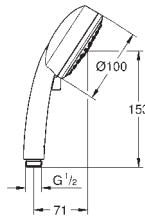

27 574 002

chrome

Tempesta Cosmopolitan 100
Hand shower 3 sprays

GROHE Rain O², Rain, Massage
GROHE Water Saving 9.5 l/min flow limiter
GROHE DreamSpray perfect spray pattern
GROHE Long-Life Shine durable sparkling sheen
SpeedClean anti-lime system
Inner WaterGuide for a longer life
universal mounting system, fitting all standard shower hoses