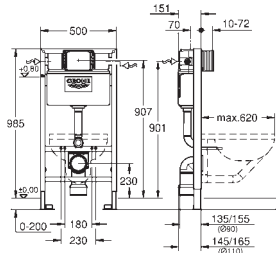

Rapid SL

Element for WC, 1.00 m installation height

for on-the-wall installations or studded walls

powder coated steel frame, self-supporting

for dry-cladding, completely pre-assembled

with fixed connections

TÜV approved

2 WC fixing bolts, WC ceramics with small bearing area (< 205 mm)

require 38 779 000

distance of fixing bolts 180/230 mm

outlet bend Ø 90 mm

depth adjustable

reducer Ø 90/110 mm

inlet and outlet connecting set

flushing cistern containing the following features:

pneumatic discharge valve offering 3 modes of operation: dual flush or start/stop or single flush

front or top actuation

water supply from left/right or back

low noise (group I acc. to German Noise Specification)

insulated against condensation

1/2" water supply connection including integrated angle valve and push fit

flexible hose union

Shortable inspection shaft incl. protection during construction phase

for on-the-wall installation 38 558 00M needs to be ordered separately

for mounting of small flush plates please order revision shaft 40 950 000 (sold separately)