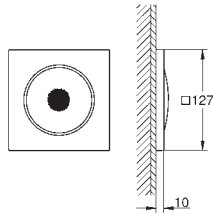

Ref. no.

Colour

36 473 000

chrome

**Rainshower F-digital Deluxe
Sound set**

127 x 127 mm per module
full range stereo speaker
2 speakers with plug connections
waterproof & corrosion protected

GROHE Long-Life Shine durable sparkling sheen
requires rough-in set (29 413 000), F-digital Deluxe base unit box (26 864 000 or 36 476 000), Bluetooth unit (36 475 000) and various cable connections – all to be ordered separately due to installation situation

29 413 000

chrome