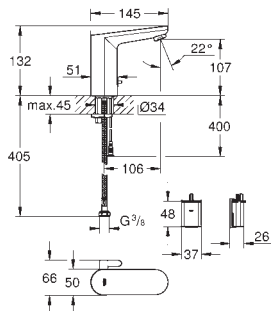

GROHE EUROSMART COSMOPOLITAN E

Ref. no.

Colour

36 327 002

chrome

Eurosmart Cosmopolitan E

Infra-red electronic basin mixer 1/2" with mixing device and adjustable temperature limiter

with infrared sensor for bi-directional communication for monitoring, configuration and service purpose
6V lithium battery, type CR-P2
battery lifetime: approx. 7 years (150 actuations a day)

GROHE Long-Life Shine finish

GROHE Water Saving mousseur 5.7 l/min

flexible connection hoses

non-return valve, dirt strainers, integrated solenoid valve

external battery

rapid installation system

multistage battery status display

7 pre-set programs:

auto flush, thermal disinfection, cleaning mode

additional functions and precise settings by remote control 36 407

CE approved, type of protection faucet IP 59

replaces 36 327 001

36 331 001

chrome

ditto, with pop-up waste set 1 1/4"

36 422 001

chrome