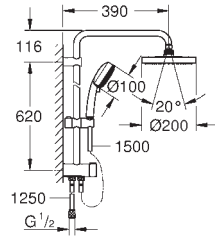

GROHE TEMPESTA SYSTEM

Ref. no.

Colour

26 453 001

chrome

Tempesta Cosmopolitan System 200

Shower system with diverter for wall mounting

horizontal 390 mm shower arm, adjustable before installation
change by diverter between hand shower,
head shower or head shower Eco setting
head shower Tempesta Cosmopolitan 200 (27 541)
2 spray patterns (via diverter): Rain, SmartRain
with ball joint
hand shower Tempesta Cosmopolitan 100 (27 573)
adjustable in height with gliding element
distance between diverter and upper bracket: 920 mm
shower hose Relexaflex 1500 mm (28 151)
shower hose Relexaflex 500 mm

flexible installation: connection to faucet / wall union for

water supply with 1/2" thread of the 500 mm shower hose

27 394 002

chrome

Tempesta Cosmopolitan System 200

Shower system with diverter for wall mounting

horizontal 390 mm shower arm, adjustable before installation
change by diverter between hand shower,
head shower or head shower Eco setting
head shower Tempesta Cosmopolitan 200 (27 541)
2 spray patterns (via diverter): Rain, SmartRain
with ball joint
hand shower Tempesta Cosmopolitan 100 (27 573)
adjustable in height with gliding element
distance between diverter and upper bracket: 620 mm
shower hose Relexaflex 1500 mm (28 151)
shower hose Relexaflex 1250 mm (28 150)
flexible installation: connection to faucet / wall union for water
supply with 1/2" thread of the 1250 mm shower hose
minimum flow rate 7 l/min.

GROHE DreamSpray perfect spray pattern

GROHE Long-Life Shine durable sparkling sheen

SpeedClean anti-lime system
Inner WaterGuide for a longer life

26 452 001

chrome

Tempesta System 200

Shower system with diverter for wall mounting