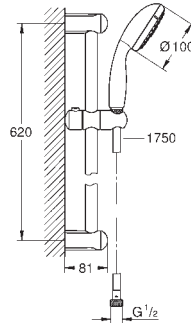

27 645 001

chrome

Tempesta 100
Shower rail set 4 sprays
hand shower (28 421)
shower rail, 600 mm (27 523)
Relaxaflex hose 1750 mm 1/2"x1/2" (28 154)
GROHE Water Saving 9.5 l/min flow limiter
GROHE DreamSpray perfect spray pattern
GROHE Long-Life Shine durable sparkling sheen
SpeedClean anti-lime system
Inner WaterGuide for a longer life
ShockProof silicone ring prevents damages caused by shower falling