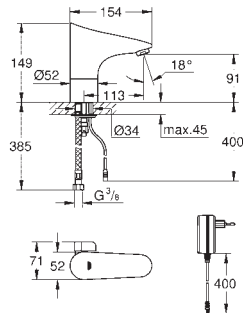

Europlus E

Infra-red electronic basin mixer 1/2" with mixing device and adjustable temperature limiter

with infrared sensor for bi-directional communication for monitoring, configuration and service purpose

with plug transformer 100-230 V AC, 50-60 Hz, 6 V DC

GROHE Long-Life Shine finish

GROHE Water Saving mousseur 5.7 l/min

flexible connection hoses

non-return valve, dirt strainers, solenoid valve

rapid installation system

7 pre-set programs:

auto flush, thermal disinfection, cleaning mode

additional functions and precise settings by remote control 36 407 CE approved, type of protection faucet IP 59K

36 016 001

chrome

ditto, without mixing device

36 407 001