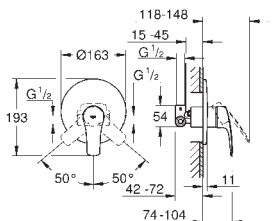

Eurosmart

Single-lever shower mixer 1/2"

wall installation

GROHE SilkMove 46 mm ceramic cartridge

GROHE Long-Life Shine durable sparkling sheen

GROHE FastFixation escutcheon with covered fixation set for final installation (19 451 003)

with concealed body
adjustable flow rate limiter
escutcheon- and shaft-sealing
metal wall escutcheon
optional temperature limiter