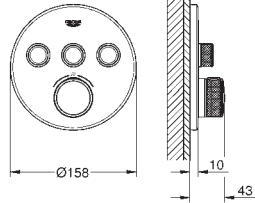

Ref. no. Colour

- 29 121 000 chrome
- 29 121 DC0 supersteel
- 29 121 GL0 cool sunrise
- 29 121 DA0 warm sunset
- 29 121 AL0 brushed hard graphite

Grohtherm SmartControl
Safety mixer for concealed installation with 3 valves
final installation for GROHE Rapido SmartBox (35 604)
GROHE FastFixation metal wall escutcheon, retroactively 6° adjustable
GROHE Long-Life Shine durable sparkling sheen
GROHE SmartControl push for ON-OFF, turn for volume adjustment
exchangeable symbols
GROHE TurboStat compact cartridge
GROHE ProGrip with knurl structure
GROHE SafeStop safety button at 38C
GROHE SafeStop Plus optional temperature limiter at 43°C or 46°C included
built-in non-return valves and dirt strainers
multiple outlets can be run simultaneously
flow performance: outlet A = 23 l/min, outlet B = 27 l/min, outlet C = 23 l/min,
outlet A + B = 33 l/min, outlet A + B + C = 36 l/min

35 604 000
GROHE Rapido SmartBox universal rough-in box for concealed installation

- 29 122 000 chrome
- 29 122 DC0 supersteel
- 29 122 GL0 cool sunrise
- 29 122 DA0 warm sunset
- 29 122 AL0 brushed hard graphite