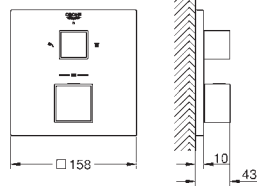

Grotherm Cube
Safety shower mixer for 2 outlets with integrated shut off/diverter valve
final installation for GROHE Rapido SmartBox (35 604)
GROHE TurboStat compact cartridge
GROHE Long-Life Shine durable sparkling sheen
GROHE FastFixation escutcheon with covered shaft sealing and covered fixing metal escutcheon, retroactively 6° adjustable
printed head and hand shower symbol
GROHE SafeStop safety button at 38C
GROHE SafeStop Plus optional temperature limiter at 43°C or 46°C included
GROHE AquaDimmer, integrated shut off/diverter valve
outlet B = 27 l/min, outlet C = 30 l/min

35 604 000
GROHE Rapido SmartBox universal rough-in box for concealed installation

24 155 000 **chrome**
24 155 DC0 **supersteel**
24 155 AL0 **brushed hard graphite**