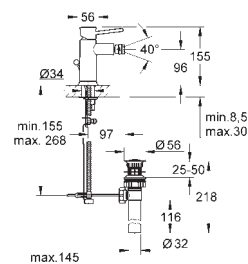

32 864 000

chrome

BauClassic
Single-lever bidet mixer 1/2"
GROHE Long-Life 28 mm ceramic cartridge
GROHE Long-Life Shine durable sparkling sheen
ball-joint mousseur
pop-up waste set 1 1/4"
flexible connection hoses
rapid installation system