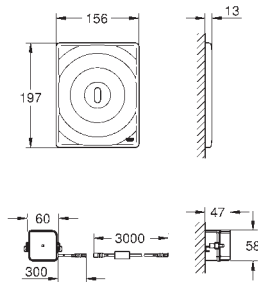

38 699 001

chrome

Tectron Surf

Infra-red electronic for WC flushing cistern

with infrared sensor for bi-directional communication for monitoring, configuration and service purpose

GROHE Long-Life Shine durable sparkling sheen with transformer 100-230 V AC, 50-60 Hz, 6 V DC for flushing cistern GD 2

servo motor

front plate 156 x 197 mm

7 pre-set programs:

auto flush, cleaning mode, pre-flush on/off

additional functions and precise settings by remote control 36 407

adjustable flush (3 - 9 l) by hand and remote

CE approved

for use with Rapid SLX please order shaft 66 791 000 (sold separately)