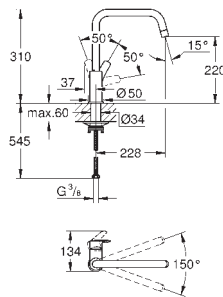

Eurosmart

Single-lever sink mixer 1/2"

high spout

GROHE Long-Life Shine durable sparkling sheen

GROHE SilkMove 28 mm ceramic cartridge

integrated temperature limiter

swivel tubular spout

swivel area 150°, Lead and Nickel Free Inner Water Ways

flexible connection hoses

metal fixation set

professional edition

33 202 003

chrome