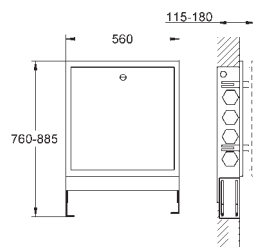

GROHE F-digital Deluxe

Rough-in set base unit box

for use with base unit box (26 864 000 or 36 476 000)

550 x 700 x 110 mm

height (100 mm) and depth (50 mm) adjustable

with removable front panel for installation

with adjustable front frame for installation in wall niches

galvanized and powder coated (RAL 9010, pure white) steel plate

1 mm thick steel plate