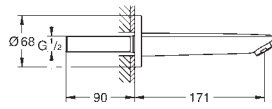

GROHE BAULOOP

Ref. no.

Colour

13 255 001

chrome

**BauCosmopolitan
Bath spout**

wall mounted

GROHE Long-Life Shine durable sparkling sheen

mousseur

projection 171 mm

male thread 1/2"

13 425 001

chrome