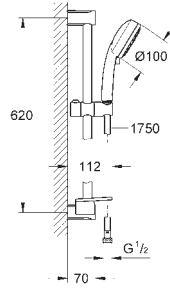

GROHE TEMPESTA

Ref. no.

Colour

27 928 002

chrome

Tempesta Cosmopolitan 100

Shower rail set 2 sprays

hand shower (27 571)

shower rail, 600mm (27 521)

Relexaflex hose 1750 mm 1/2"x1/2" (28 154)

GROHE EasyReach tray (27 596)

GROHE DreamSpray perfect spray pattern

GROHE Long-Life Shine durable sparkling sheen

SpeedClean anti-lime system

Inner WaterGuide for a longer life