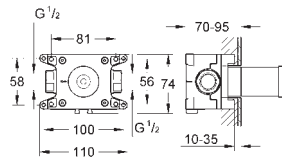

14 058 000

Universal extension set 2-handle thermostats, 25 mm
fits for concealed 2-handle thermostats in combination with
GROHE Rapido SmartBox

GROHE RAPIDO C / STOP VALVES

Ref. no.

Colour

CONCEALED
SOLUTIONS