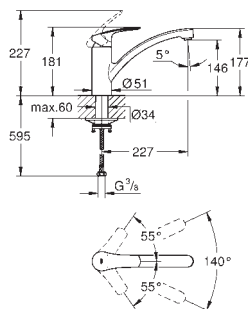

Eurosmart

Single-lever sink mixer 1/2"

low spout

GROHE Long-Life Shine durable sparkling sheen

GROHE SilkMove 35 mm ceramic cartridge

adjustable flow rate limiter

swivel cast spout

swivel area 140°, Lead and Nickel Free Inner Water Ways

mousseur with coin slot for tool free replacement

flexible connection hoses

metal fixation set

professional edition