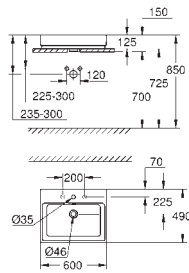

GROHE CUBE CERAMIC

Ref. no.

Colour

39 477 00H

alpine white

Cube Ceramic Counter top basin 60
flat back side glazed
1 hole punched, 2 holes pre-punched
with overflow
600 x 490 mm
including fixation set
sanitary ware
GROHE PureGuard anti-scale coating and anti-bacterial glazing