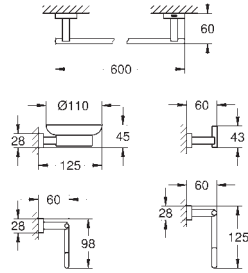

GROHE ESSENTIALS CUBE

Ref. no.

Colour

40 758 001

chrome

Essentials Cube

Master bathroom accessories set 5-in-1

soap dish with holder (40 754 001)

towel rail, 558 mm (40 509 001)

toilet paper holder (40 507 001)

robe hook (40 511 001)

towel ring (40 510 001)

concealed fastening

GROHE Long-Life Shine durable sparkling sheen