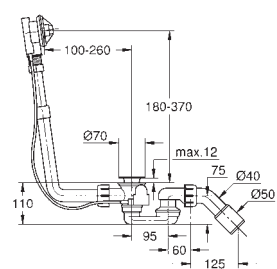

28 939 000
Talento
Talento pop-up bath waste and overflow
set for normal bath
and deep shower trays
with bowden cable
without finishing trim set
bottle trap
45° waste elbow