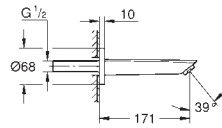

13 448 003

chrome

Eurosmart

Bath spout

wall mounted

GROHE Long-Life Shine durable sparkling sheen

mousseur

male thread 1/2"

projection 171 mm