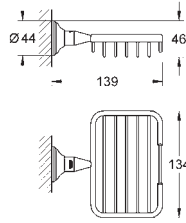

GROHE ESSENTIALS AUTHENTIC

Ref. no.

Colour

40 659 001

chrome

Essentials Authentic

Filling basket, small

material: metal

concealed fastening

GROHE Long-Life Shine durable sparkling sheen