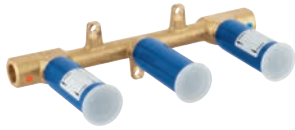

Concealed body

for 3-hole wash-basin mixer
wall installation
Installation depth 43 - 85 mm
DR-brass
installation device
with sealing sleeve