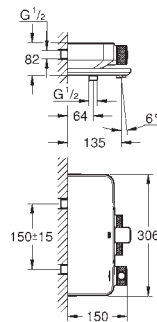

**Grotherm SmartControl
Bath Safety Mixer**

wall mounted

GROHE CoolTouch no risk of scalding

GROHE Long-Life Shine durable sparkling sheen

GROHE SafeStop safety button at 38C

GROHE SafeStop Plus optional temperature limiter at 43°C included

GROHE TurboStat compact cartridge

GROHE ProGrip with knurl structure

GROHE SmartControl push for ON-OFF, turn for volume adjustment

integrated **GROHE EasyReach** shower tray

shower bottom outlet 1/2"

bath spout with mousseur

built-in non-return valves and dirt strainers

protected against backflow

34 721 000

chrome