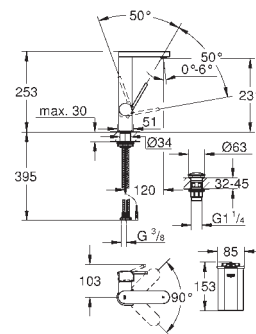

23 959 003

chrome

GROHE Plus
Single-lever basin mixer 1/2" with LED display
L-Size
colour LED water temperature display
infra-red diverter: mousseur / Eco spray
GROHE SilkMove 28 mm ceramic cartridge
with temperature limiter
GROHE Long-Life Shine durable sparkling sheen
SpeedClean mousseur
GROHE AquaGuide adjustable mousseur
rapid installation system
swivel spout with easy docking, swivel area 90°
smooth body with push-open pop-up waste set 1 1/4"
flexible connection hoses
1.5 V alkaline mono battery, 4 x mono cell, external battery