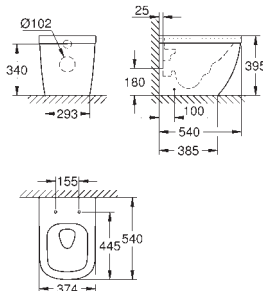

39 339 000
39 339 00H

alpine white
alpine white

Euro Ceramic
Floor standing back to wall WC
horizontal outlet
back to wall
GROHE Triple Vortex flushing technology
wash down
rimless
flush volume 3/5 l
including fixation set
sanitary ware
fully skirted with invisible fixation
optional: **GROHE PureGuard** anti-scale coating and anti-bacterial glazing (00H)
compatible with seat and cover 39 330 001 (soft close) or 39 331 001 (standard)