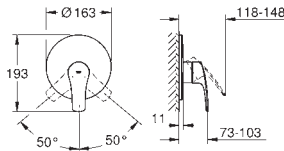

Eurosmart

Single-lever shower mixer

final installation for 33 964 000
without concealed body

GROHE Long-Life Shine durable sparkling sheen

GROHE FastFixation escutcheon with covered fixation escutcheon- and shaft-sealing metal wall escutcheon

19 450 003

chrome