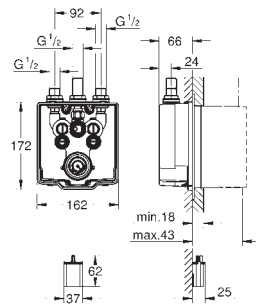

GROHE EUROSMART COSMOPOLITAN E

Ref. no.

Colour

36 458 000

**Eurosmart Cosmopolitan E
Concealed body**

for shower
with integrated thermostatic mixer
suitable for infra-red set 36 456 000
2 stop valves
non-return valves with filters
6V lithium battery, type CR-P2
battery lifetime: approx. 7 years (150 actuations a day)
allows for waterproofing of wall construction surrounding the concealed body
with sealing sleeve