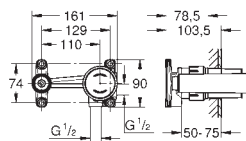

23 429 000
Joystick mixer 1/2", concealed body
for 2-hole basin mixers
without finishing trim set
GROHE FeatherControl Joystick cartridge
wall installation
installation device
DR-brass
with sealing sleeve