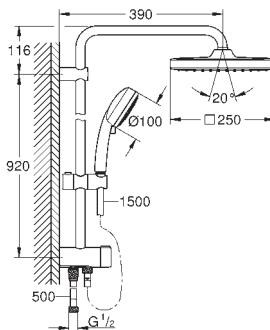

26 694 000

chrome

Tempesta Cosmopolitan System 250 Cube

Shower system with diverter for wall mounting

horizontal 390 mm shower arm, adjustable before installation

change by diverter between hand shower,

head shower or head shower Eco setting

head shower Tempesta 250 Cube (26 685)

2 spray patterns (via diverter): Rain, SmartRain

head shower with white rear cover

with ball joint

GROHE Water Saving 9.5 l/min flow limiter

hand shower Tempesta Cosmopolitan 100 (27 575)

GROHE Water Saving 9.5 l/min flow limiter

adjustable in height with gliding element

distance between diverter and upper bracket: 920 mm

Relexaflex shower hose 1500 mm 1/2" x 1/2"

Relexaflex shower hose 500 mm 1/2" x 1/2"

flexible installation: connection to faucet / wall union for

water supply with 1/2" thread of the 500 mm shower hose

GROHE DreamSpray perfect spray pattern

GROHE Long-Life Shine durable sparkling sheen

SpeedClean anti-lime system

Inner WaterGuide for a longer life

minimum flow rate 7 l/min.