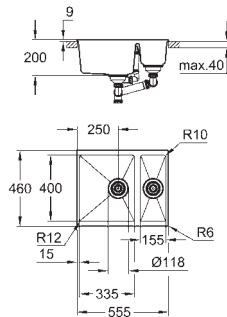

K500

Composite sink
model: K500 60-C 55.5/46 1.5 rev

mounting type: top mount or undermount
material: quartz composite

GROHE Whisper

min. cabinet size: 600 mm
dimensions: 555 x 460 mm
1 bowl: 335 x 400 x 200 mm
0.5 bowl: 155 x 400 x 140 mm

outer radius: R6, inner bowl radius: big bowl R12, small bowl R10

GROHE FastFixation installation system

sink mountable left or right

cut-out (top mount): 545 x 444 mm

cut-out (undermount): 525 x 400 mm

drainer: Ø 3.5" basket strainer waste

accessories included: waste kit, basket strainer waste, mounting set

mounting with silicone (top mount)

optional: push to open excenter (40 986 SD0)

amount of fasteners included (undermount): 8

heat resistant up to 180° C

31 649 AT0
31 649 AP0

granite gray
granite black