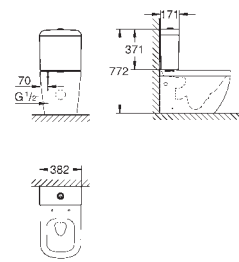

39 332 000

alpine white

Euro Ceramic
Exposed flushing cistern
bottom inlet
inlet and outlet concealed
including flushing set with dual flush
including fixation set
sanitary ware