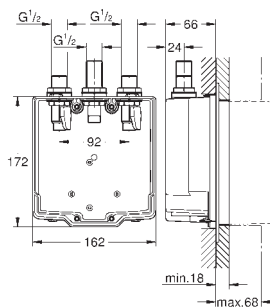

36 322 001

Eurosmart Cosmopolitan T
Concealed mounting box

wall installation
suitable for self-closing final installation sets
with adhesive flange for sealing the wall
2 stop valves
housing with mixing device
non-return valve
for use with 36 321 000
allows for waterproofing of wall construction surrounding the concealed body
with sealing sleeve