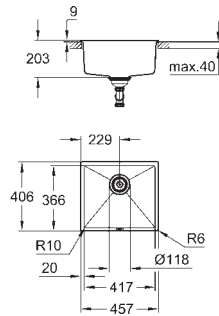

GROHE COMPOSITE SINKS

Ref. no.

Colour

31 653 AT0
31 653 AP0

granite gray
granite black

K700U

Composite sink

model: K700U 50-C 45.7/40.6 1.0

mounting type: top mount or undermount

material: quartz composite

GROHE Whisper

min. cabinet size: 500 mm

dimensions: 457 x 406 mm

1 bowl: 417 x 366 x 203 mm

outer radius: R6, inner bowl radius: R10

GROHE FastFixation installation system

cut-out (top mount): 442 x 391

cut-out (undermount): 417 x 366 mm

drainer: Ø 3.5" basket strainer waste

accessories included: waste kit, basket strainer waste, mounting set

mounting with silicone (top mount)

optional: push to open excenter (40 986 SD0)

amount of fasteners included (undermount): 8

heat resistant up to 180° C

31 654 AT0
31 654 AP0

granite gray
granite black