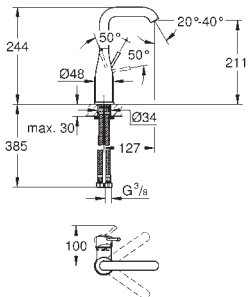

Essence
Single-lever basin mixer 1/2"
L-Size
GROHE SilkMove 28 mm ceramic cartridge with temperature limiter
GROHE Long-Life Shine finish
GROHE Water Saving mousseur 5.7 l/min
GROHE AquaGuide adjustable mousseur
GROHE FastFixation Plus installation system
swivel spout with mousseur and stop limiter
smooth body
flexible connection hoses