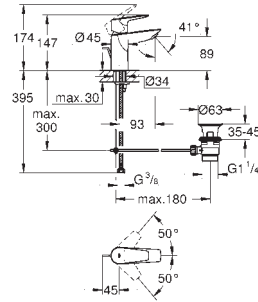

23 328 001 chrome
BauEdge
Single-lever basin mixer 1/2"
S-Size
GROHE Long-Life 28 mm ceramic cartridge
with temperature limiter
GROHE Long-Life Shine durable sparkling sheen
Lead and Nickel Free Inner Water Ways
GROHE Water Saving mousseur 5.7 l/min
rapid installation system
plastic pop-up waste set 1 1/4"
flexible connection hoses