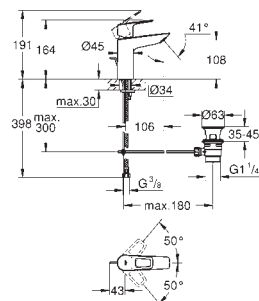

23 337 001

chrome

ditto, without plastic push open waste set 1 1/4"

23 877 001

chrome

BauLoop
Single-lever basin mixer 1/2"
S-Size
GROHE Long-Life 28 mm ceramic cartridge
with temperature limiter
GROHE Long-Life Shine durable sparkling sheen
Lead and Nickel Free Inner Water Ways
GROHE LowFlow mousseur 3.5 l/min
rapid installation system
plastic pop-up waste set 1 1/4"
flexible connection hoses