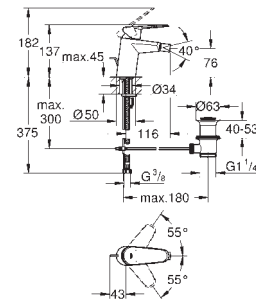

33 244 002

chrome

Eurodisc Cosmopolitan
Single-lever bidet mixer 1/2"
S-Size

GROHE SilkMove 35 mm ceramic cartridge

adjustable flow rate limiter

GROHE Long-Life Shine durable sparkling sheen

GROHE FastFixation installation system

ball-joint mousseur

pop-up waste set 1 1/4"

flexible connection hoses