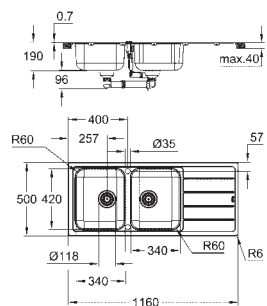

GROHE STAINLESS STEEL SINKS

Ref. no.

Colour

31 563 SD1

stainless steel

K500

Stainless steel sink with drainer
model: K500 60-S 100/50 1.0 rev

mounting type: top mount or flush mount
material: stainless steel AISI 304 (V2A)
material thickness: 0.7 mm

GROHE Long-Life Shine finish
finish: satin finish

GROHE Whisper

min. cabinet size: 550 mm
dimensions: 1000 x 500 mm
1 bowl: 450 x 400 x 180 mm

outer radius: R6 (topmount), inner bowl radius: R75

GROHE FastFixation installation system

sink mountable left or right
cut-out (top-mount): 990 x 490 mm
drilling holes: 2 x 35 mm

waste: Ø 3.5" waste strainer with automatic waste fitting

accessories included: automatic waste fitting with rotary handle, waste kit, basket strainer waste, mounting set

optional: push to open excenter (40 986 SD0)

amount of fasteners included (top mount): 16

31 572 SD1

stainless steel

K500

Stainless steel sink with drainer
model: K500 60-S 100/50 1.5 rev

mounting type: top mount
material: stainless steel AISI 304 (V2A)
material thickness: 0.7 mm

GROHE Long-Life Shine finish
finish: satin finish

GROHE Whisper

min. cabinet size: 600 mm
dimensions: 1000 x 500 mm
1 bowl: 340 x 420 x 185 mm

0.5 bowl: 170 x 320 x 125 mm

outer radius: R6 (top mount), inner bowl radius: R65

GROHE FastFixation installation system

sink mountable left or right
cut-out (top-mount): 990 x 490 mm
drilling holes: 2 x 35 mm

waste: Ø 3.5" waste strainer with automatic waste fitting

accessories included: waste kit, basket strainer waste, mounting set

optional: push to open excenter (40 986 SD0)

amount of fasteners included (top mount): 16

31 588 SD1

stainless steel

K500

Stainless steel sink with drainer
model: K500 80-S 116/50 2.0 rev

mounting type: top mount
material: stainless steel AISI 304 (V2A)
material thickness: 0.7 mm