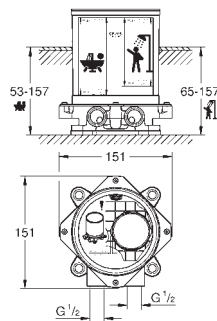

45 984 001

Rough-in set 1/2"

for floor-mounted bath mixers/spouts and shower mixers

installation plate with 360° horizontal and 3° vertical adjustment

installation depth 53-157 mm for bath mixers/spouts,

depth compensation 104 mm

installation depth 65-157 mm for shower mixers, depth compensation 92 mm

two 1/2" female connections (hot/cold supplies)

flushing plug

gasket included

fixing material