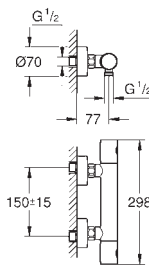

GROHE GROHTHERM 1000 COSMOPOLITAN

Ref. no.

Colour

THERMOSTATS

34 430 000

chrome

Grohtherm 1000 Cosmopolitan
Thermostat shower mixer 3/4"

GROHE Long-Life Shine durable sparkling sheen

GROHE SafeStop safety button at 38°C

GROHE SafeStop Plus optional temperature limiter at 43°C included

GROHE TurboStat compact cartridge

integrated stop valve

shower bottom outlet 1/2"

built-in non-return valves

dirt strainers

S-unions

recommended flow pressure 0.5 - 5.0 bar

max. pressure differential 5:1

34 065 DC2

supersteel

34 065 GN2

brushed cool sunrise

34 065 A02

hard graphite

34 065 AL2

brushed hard graphite

Grohtherm 1000 Cosmopolitan M

Shower Safety mixer

wall mounted

GROHE Long-Life Shine finish

GROHE MetalGrip ergonomically shaped metal handles

GROHE SafeStop safety button at 38°C

GROHE SafeStop Plus optional temperature limiter at 43°C included

GROHE TurboStat compact cartridge

integrated stop valve

volume handle with **GROHE EcoButton**

ceramic headpart 1/2", 180°

shower bottom outlet 1/2"

built-in non-return valves

dirt strainers

protected against backflow

S-unions

metal rosette

GROHE Water Saving - Less water, perfect flow