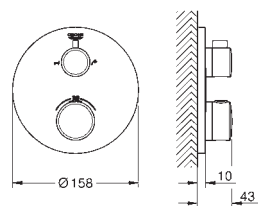

Grotherm
Safety bath tub mixer for 2 outlets with integrated shut off/diverter valve
final installation for GROHE Rapido SmartBox (35 604)
GROHE TurboStat compact cartridge
GROHE Long-Life Shine durable sparkling sheen
GROHE FastFixation escutcheon with covered shaft sealing and covered fixing metal escutcheon, retroactively 6° adjustable
printed hand shower and bath filler symbol
GROHE SafeStop safety button at 38C
GROHE SafeStop Plus optional temperature limiter at 43°C or 46°C included
GROHE AquaDimmer, integrated shut off/diverter valve
outlet B = 27 l/min, outlet C = 30 l/min

35 604 000
GROHE Rapido SmartBox universal rough-in box for concealed installation

34 726 000 chrome