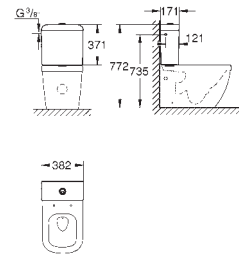

39 333 000

alpine white

Euro Ceramic
Exposed flushing cistern
side or back inlet
for back inlet please order mounting set 49 522 000 (sold separately)
including flushing set with dual flush
including fixation set
sanitary ware