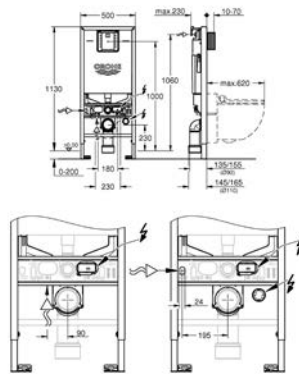

GROHE SENSIA ARENA

Ref. no.

Colour

39 598 000

Rapid SLX

3-in-1 set for WC, 1.13 m installation height

flushing cistern GDX, 6 l

Rapid SLX element for WC (39 596 000) with integrated power socket

wall brackets (38 558 00M)

WC set for noise protection (37 131 000)

including flow manager

46 944 001

GROHE Sensia Arena

Installation kit for automatic flush and pre-flush

for Rapid SL and Rapid SLX with flushing cistern GD2

servo motor for GD 2

actuation rod for flushing valve

cable and blind cap

flexible hose

WC actuation plate not included

CE approved