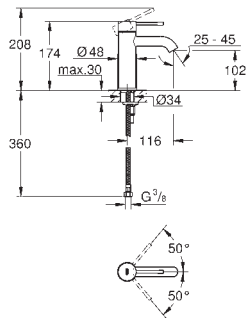

- 24 172 001 chrome
- 24 172 DC1 supersteel
- 24 172 GL1 cool sunrise
- 24 172 GN1 brushed cool sunrise
- 24 172 DA1 warm sunset
- 24 172 DL1 brushed warm sunset
- 24 172 A01 hard graphite
- 24 172 AL1 brushed hard graphite

Essence
Single-lever basin mixer 1/2"
S-Size
GROHE SilkMove 28 mm ceramic cartridge with temperature limiter
GROHE Long-Life Shine durable sparkling sheen
GROHE Water Saving mousseur 5.7 l/min
GROHE AquaGuide adjustable mousseur
GROHE FastFixation Plus installation system
smooth body
flexible connection hoses
replaces Essence basin mixer 23 590 xx1