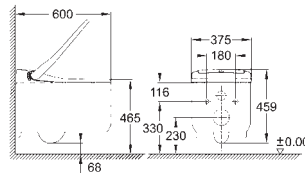

GROHE SENSIA ARENA

Ref. no.

Colour

39 354 SH1

alpine white

GROHE Sensia Arena

Smart Toilet for concealed flushing cisterns, wall-hung

GROHE Hygiene Clean: with antibacterial glazing **HyperClean** (SIAA Kokin Japanese standard compliant) and non-stick coating **AquaCeramic**

GROHE Power Flush: rimless wash down with GROHE **Triple Vortex** flushing

GROHE Skin Clean:

2 adjustable spray arms (1 for standard spray, 1 for lady spray)
separate water way for lady spray
oscillating spray (automatic forward and reverse motion of the spray)
pulsating spray for massage

adjustable spray intensity

automatic pre- and post-rinsing of spray nozzle with fresh water

integrated instant heater provides unlimited warm water

adjustable temperature

warm air dryer with adjustable temperature

PlasmaCluster function - ion technology

descaling function

Duroplast WC seat and lid with automatic opening/close function

infra-red user detection

inside bowl night light

hidden water supply and power supply connections

smart phone app for iOS and Android

manual remote controller with wall-mounted holder

active carbon filter for odour absorption

water supply connection set for concealed cistern

nominal voltage 220-240 V AC, main frequency 50-60 Hz

type of protection IPX4, complies with EN 1717, CE approved

39 596 000

Rapid SLX

Element for WC, 1.13 m installation height with integrated socket and shower toilet connection

flushing cistern GDX, 6 l

small revision shaft for small flush plates

for on-the-wall installations or studded walls

powder coated steel frame, self-supporting

for dry-cladding, completely pre-assembled

TUV approved

2 WC fixing bolts

distance of fixing bolts 180/230 mm

outlet bend Ø 90 mm

depth adjustable

reducer Ø 90/110 mm

inlet and outlet connecting set

flushing cistern GDX, 6 l, containing following features:

adjustment ex factory 6 l and 3 l

pneumatic discharge valve offering 3 modes of operation: dual flush or start/stop or single flush

water supply from right, back or top

low noise (group I acc. to German Noise Specification)

fully insulated against condensation

1/2" water supply connection including integrated angle valve and push fit

flexible hose union

no tools required for installation of inspection shaft, for vertical use

including flow manager

prevents overspill in rimless toilets

easy flow regulation via inspection shaft without removing the valves

for on-the-wall installation 38 558 00M needs to be ordered separately

for flush plates 156x197 mm revision shaft 66 791 needs to be ordered