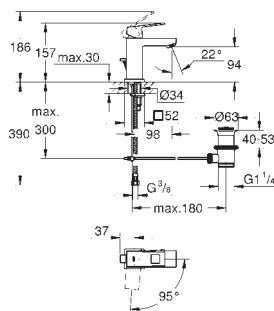

23 390 00E **chrome**
Eurocube
Single-lever basin mixer 1/2"
S-Size
GROHE SilkMove Energy Saving 28 mm ceramic cartridge
with energy saving function via cold start
with temperature limiter
GROHE Long-Life Shine durable sparkling sheen
GROHE Water Saving mousseur 5.7 l/min
GROHE FastFixation Plus installation system
pop-up waste set 1 1/4"
flexible connection hoses