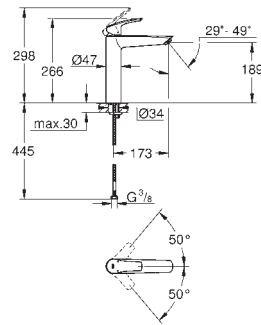

23 971 003

chrome

Eurosmart
Single-lever basin mixer 1/2"
XL-Size

for free-standing basins
GROHE SilkMove 28 mm ceramic cartridge adjustable flow rate limiter with temperature limiter
GROHE Long-Life Shine durable sparkling sheen
GROHE Water Saving mousseur 5.7 l/min
GROHE AquaGuide adjustable mousseur
GROHE FastFixation installation system
smooth body
flexible connection hoses