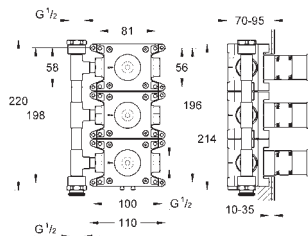

35 031 000

Rapido C

Rough-in box for triple volume control 26 880 000

for grid installation of Grotherm Custom Shower system

built-in box with removable protection cover
waterproof membrane base for wall sealing

for masonry and drywall installation
fixing points for front and back wall

body of DR brass

pre-assembled ceramic headpart 3/4"

3 inlets and 3 outlets

connection threads 1/2"

flow rate at 3 bar

- one valve open 55 l/min.

- two valves open 110 l/min.

- three valves open 140 l/min.

installation depth 70 - 95 mm