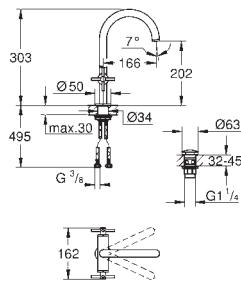

- 21 144 000
- 21 144 DC0
- 21 144 GL0
- 21 144 DA0
- 21 144 AL0

- chrome
- supersteel
- cool sunrise
- warm sunset
- brushed hard graphite

Atrio
Single-hole basin mixer 1/2"
L-Size
ceramic headparts 1/2", 90°
GROHE Long-Life Shine durable sparkling sheen
GROHE EcoJoy 5.7 l/min laminar mousseur
swivel tubular spout with mousseur and stop limiter
Push-open waste set 1 1/4"
flexible connection hoses
with cross handles
Sets of caps with „H“ and „C“ marking and without marking