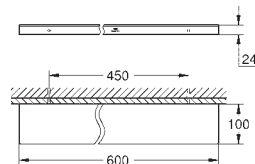

40 965 001
40 965 GN1
40 965 DL1
40 965 A01

chrome
brushed cool sunrise
brushed warm sunset
hard graphite

Allure
Shelf

wall mounted
material: glass / metal
concealed fastening
width 600 mm
depth 100 mm
GROHE Long-Life Shine durable sparkling sheen