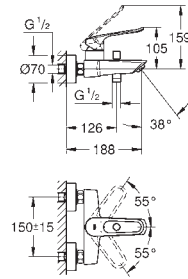

smooth body with push-open pop-up waste set 1 1/4"

flexible connection hoses

SPECIAL FAUCETS

GROHE EUROSMART CARE

Ref. no.

Colour

25 241 003

chrome