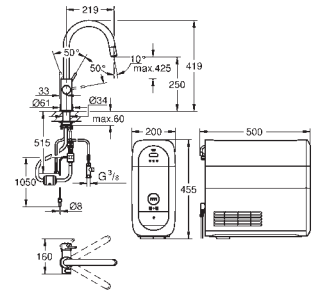

GROHE Blue Home cooler

delivers 3 liters of chilled sparkling water per hour

180 Watt cooling unit, 230 V, 50 Hz

type of protection IP 21, CE approved

requires ventilation holes in the bottom of the kitchen cabinet

software set-up, monitoring of filter and CO₂ capacity via GROHE Ondus app

GROHE Blue filter S-Size, filter head with flexible water hardness adjustment

GROHE Blue 425 g CO₂ bottle

System requirements Apple

iPhone with iOS 12.0 or higher

System requirements Android

smart phone with Android 6.0 or higher

Mobile devices and GROHE Watersystems App*** are not included in delivery and have to be ordered separately via an authorised Apple store/store/iTunes or Google Play store.

* The Bluetooth word mark and logos are registered trademarks owned by Bluetooth SIG, Inc. and any use of such marks by Grohe AG is under license. Other trademarks and trade names are those of their respective owners.

** Apple, the Apple logo, iPod, iPod Touch, iPhone and iTunes are trademarks of Apple Inc., registered in the U.S. and other countries. Apple is not responsible for the function of this device or its compliance with safety and regulatory standards.

*** Available for free via iTunes app or Google Play store.

This product includes an article which is declared as a hazardous substance.

Find more information in the safety data sheet. You can download the safety data at: www.grohe.com/safety-data-sheets/