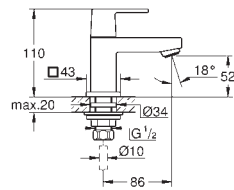

GROHE EUROCUBE

Ref. no. Colour

23 137 000 **chrome**
Eurocube
Pillar tap XS-Size
ceramic headpart
GROHE Long-Life Shine durable sparkling sheen
GROHE Water Saving SpeedClean mousseur 5.7 l/min