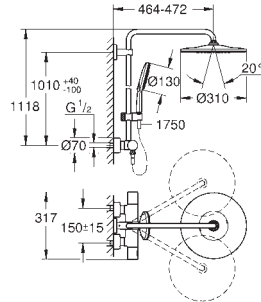

Rainshower SmartActive 310

Shower system with Safety Mixer for wall mounting

horizontal swivable 450 mm shower arm
exposed Safety Mixer with Aquadimmer function
head shower Rainshower Mono 310 (26 562)
with ball joint

hand shower Rainshower SmartActive 130 (26 574)
adjustable in height with gliding element
Silverflex shower hose 1750 mm (28 388)

GROHE TurboStat compact cartridge

GROHE SafeStop safety button at 38C

GROHE SafeStop Plus optional temperature limiter at 43°C included

GROHE CoolTouch no risk of scalding

GROHE DreamSpray perfect spray pattern

GROHE SmartTip showering spray selection via push of a ring

GROHE Long-Life Shine durable sparkling sheen

GROHE Water Saving 9.5 l/min flow limiter

GROHE FastFixation upper bracket adjustable

SpeedClean anti-lime system

minimum flow rate 7 l/min.

26 648 LS0

moon white

ditto, head shower with white spray plate