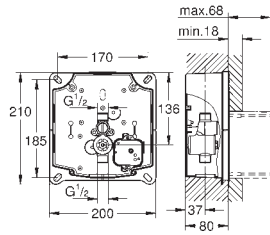

GROHE ELECTRONIC ACTUATIONS FOR URINAL

Ref. no.

Colour

37 338 000

GROHE Rapido U

roughing-in set for urinal
for manual actuation or Tectron infra-red electronic 6 V or 230 V
stop valve
flow pressure min 0.5 bar
operating pressure max 10 bar
flush aid
functional unit checked ex factory
water supply connections 1/2" outer thread
connecting box for mains supply
installation box with gasket
fixing points for dry cladding and masonry-in
shortable inspection shaft incl. protection

36 407 001