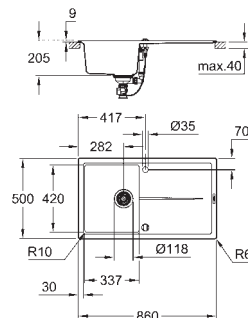

K400

Composite sink with drainer
model: K400 50-C 86/50 1.0 rev

mounting type: top mount
material: quartz composite

GROHE Whisper

min. cabinet size: 500 mm
dimensions: 860 x 500 mm
1 bowl: 337 x 420 x 205 mm

outer radius: R6, inner bowl radius: R10

GROHE FastFixation installation system

sink mountable left or right

cut-out: 840 x 480 mm

drainer: automatic waste fitting

accessories included: automatic waste fitting with rotary handle, waste kit, basket

strainer waste, mounting set

optional: push to open excenter (40 986 SD0)

amount of fasteners included (top mount): 10

heat resistant up to 180° C

31 641 AT0
31 641 AP0

granite gray
granite black