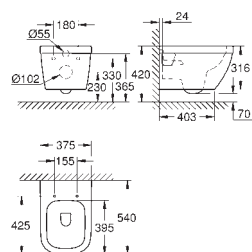

39 538 000

alpine white

Euro Ceramic Wall hung WC, basic
for concealed cistern
horizontal outlet
wash down
rimless
flush volume 3/5 l
sanitary ware
compatible with seat and cover 39 330 001 (soft close) or 39 331 001 (standard)