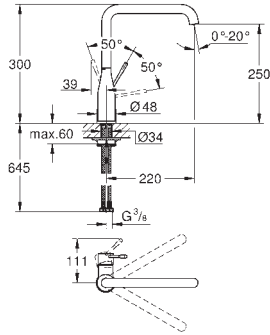

GROHE ESSENCE

Ref. no.

Colour

30 505 KF0

phantom black

Essence

Single-lever sink mixer 1/2"

GROHE Long-Life Shine finish

GROHE SilkMove 28 mm ceramic cartridge

swivel tubular spout

adjustable swivel area 0° / 150° / 360°

flexible connection hoses, rapid installation system

integrated temperature limiter