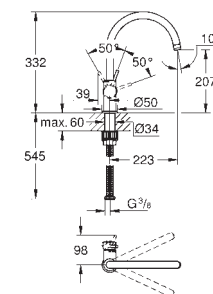

high spout

GROHE Long-Life Shine durable sparkling sheen

GROHE Long-Life 28 mm ceramic cartridge

Lead and Nickel Free Inner Water Ways

swivel tubular spout

swivel area 360°, flexible connection hoses

metal fixation set