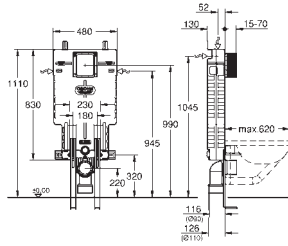

GROHE UNISSET FRAMES AND ACCESSORIES

Ref. no.

Colour

38 642 001

Uniset

Element for WC with EPS housing and support feet

sound-insulating EPS module for masonry-in

830 x 470 x 130 mm

rail adaptors for modular fixing

wall rail with fixing accessories for single installation

2 WC fixing bolts, distance of fixing bolts 180/230 mm

outlet bend Ø 90 mm, depth adjustable

reducer Ø 90/110 mm

inlet and outlet connecting set

flushing cistern GD 2, containing following features:

adjustment ex factory 6 l and 3 l

pneumatic discharge valve offering 3 modes of operation: dual flush or start/stop or single flush

water supply from left/right/back or top

low noise (group I acc. to German Noise Specification)

insulated against condensation

1/2" water supply connection including integrated angle valve and push fit

flexible hose union

no tools required for installation of inspection shaft

preparation for shower toilets with additional accessory 40 899 000

for mounting of small flush plates revision shaft 40 911 000 needs to be ordered separately

39 165 000

Uniset

Element for WC

778 x 440 x 116 mm

for single installation

2 WC fixing bolts, distance of fixing bolts 180/230 mm

outlet bend Ø 90 mm

reducer Ø 90/110 mm

inlet and outlet connecting set

flushing cistern GD 2, containing following features:

adjustment ex factory 6 l and 3 l

pneumatic discharge valve offering 3 modes of operation: dual flush or start/stop or single flush

water supply from left/right/back or top

low noise (group I acc. to German Noise Specification)

cistern insulated against condensation

1/2" angle valve with push fit flexible hose union

no tools required for installation of inspection shaft

for vertical or horizontal use

preparation for shower toilets with additional accessory 40 899 000

for mounting of small flush plates revision shaft 40 911 000 needs to be ordered separately