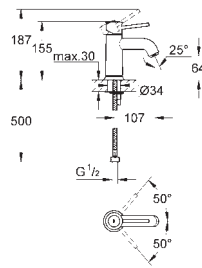

32 863 000

chrome

BauClassic
Single-lever basin mixer 1/2"
GROHE Long-Life 28 mm ceramic cartridge
GROHE Long-Life Shine durable sparkling sheen
mousseur
smooth body
flexible connection hoses
rapid installation system