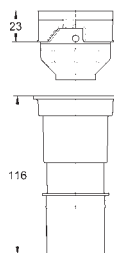

4.5 l adapter for GD2

to reduce the maximum flush volume to 3.8 l (big flush) and 1.8 l (small flush)