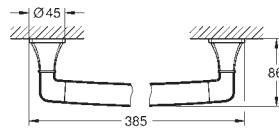

GROHE SPA

GROHE GRANDERA

Ref. no.

Colour

40 960 000
40 960 IGO

chrome
chrome/gold

Grandera
Bath grip, 300mm
material: metal
length 385 mm
concealed fastening
GROHE Long-Life Shine durable sparkling sheen

40 908 000
40 908 IGO