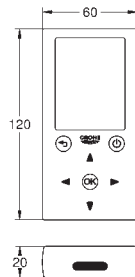

GROHE ESSENCE E

Ref. no.

Colour

36 447 000

chrome

Essence E

Infra-red electronic wall basin tap without mixing device

with infrared sensor for bi-directional communication for monitoring, configuration and service purpose for cold or premixed water with transformer 100-230 V AC, 50-60 Hz, 6 V DC laminar spray regulator 5.0 l/min

7 pre-set programs:

auto flush, thermal disinfection, cleaning mode

additional functions and precise settings by remote control 36 407

for use with Rapid SL 38 748 002 or roughing-in set 36 264 001

CE approved

36 264 001

Concealed mounting box

wall installation

for installation with pre-mixed or cold water

suitable for IR-sets for final installation

connection housing for power supply

suitable for 36 447 000, 36 442 000

38 748 002

chrome

Rapid SL

Element for wash basin with roughing-in set for infra-red electronic

suitable for trim sets Essence E 36 447 000 and Eurocube E 36 442 000

1.13 m installation height

for on-the-wall installations or studded walls

powder coated steel frame, self-supporting

for dry-cladding, completely pre-assembled

wash basin fixing bolts M10 with fixing device for ceramic

variable distance of fixing bolts

HT-outlet bend Ø 50 mm

seal Ø 32 mm

pre-mounted roughing-in set with protecting block

fire-proof pipe for laying electronic cables

installation box with water group, stop valve and flush elbow

connection with noise protected fitting holder 1/2"

connecting box for mains supply 230 V

CE approved

for installation with pre-mixed or cold water

for on-the-wall installation 38 558 00M needs to be ordered separately

36 407 001

Remote control

for all GROHE one eye infra-red products as of 06/2015

monitoring

consumption and usage data

thermal disinfection cycles

auto flush cycles

configuration