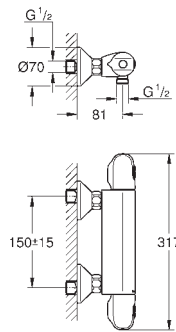

GROHE GROHTHERM 1000

Ref. no.

Colour

34 814 003

chrome

**Grohtherm 1000
Shower Safety mixer**
wall mounted
GROHE CoolTouch safety housing
GROHE Long-Life Shine durable sparkling sheen
GROHE MetalGrip ergonomically shaped metal handles
GROHE SafeStop safety button at 38°C
GROHE SafeStop Plus optional temperature limiter at 43°C included
GROHE TurboStat compact cartridge
integrated stop valve
volume handle with **GROHE EcoButton**
ceramic headpart 1/2", 180°
shower bottom outlet 1/2"
built-in non-return valves
dirt strainers
protected against backflow
S-unions
metal rosette
GROHE Water Saving - Less water, perfect flow
replaces Grohtherm 1000 thermostatic shower mixer 34 143 003

34 816 003

chrome