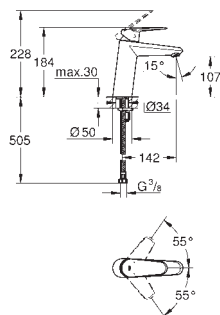

23 448 002

chrome

Eurodisc Cosmopolitan
Single-lever basin mixer 1/2"
M-Size

GROHE SilkMove 35 mm ceramic cartridge
adjustable flow rate limiter

GROHE Long-Life Shine durable sparkling sheen
GROHE Water Saving mousseur 5.7 l/min
GROHE FastFixation Plus installation system
pop-up waste set 1 1/4"
flexible connection hoses