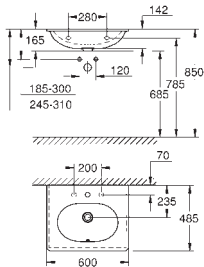

39 565 00H

alpine white

Essence

Wash basin 60

wall hung

1 hole punched, 2 holes pre-punched
with overflow on opposite site to faucet

600 x 485 mm

suitable for half and full pedestal
sanitary ware

GROHE PureGuard anti-scale coating and anti-bacterial glazing