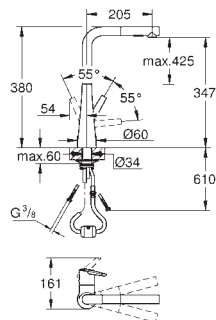

32 553 002
32 553 DC2

chrome
supersteel

Zedra

Single-lever sink mixer 1/2"

GROHE Long-Life Shine durable sparkling sheen

GROHE SilkMove 35 mm ceramic cartridge

GROHE Magnetic Docking guarantees easy retraction and smooth docking

pull-out dual spray

diverter: laminar spray/**SpeedClean** shower jet

automatic return to laminar spray

adjustable flow rate limiter

swivel tubular spout, swivel area 360°

protected against backflow

flexible connection hoses

metal fixation set

Lead and Nickel Free Inner Water Ways