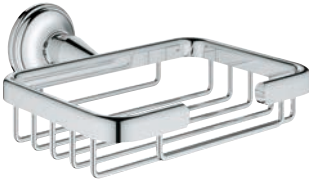

GROHE ESSENTIALS AUTHENTIC

Ref. no.

Colour

40 659 001

chrome

Essentials Authentic

Filling basket, small

material: metal

concealed fastening

GROHE Long-Life Shine durable sparkling sheen