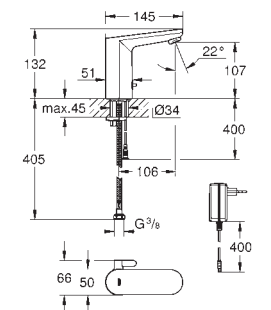

Eurosmart Cosmopolitan E

Infra-red electronic basin mixer 1/2" with mixing device and adjustable temperature limiter

with infrared sensor for bi-directional communication for monitoring, configuration and service purpose
with plug transformer 100-230 V AC, 50-60 Hz, 6 V DC

GROHE Long-Life Shine finish

GROHE Water Saving mousseur 5.7 l/min

flexible connection hoses

non-return valve, dirt strainers, integrated solenoid valve

rapid installation system

7 pre-set programs:

auto flush, thermal disinfection, cleaning mode

additional functions and precise settings by remote control 36 407

CE approved, type of protection faucet IP 59

replaces 36 325 001

SPECIAL FAUCETS