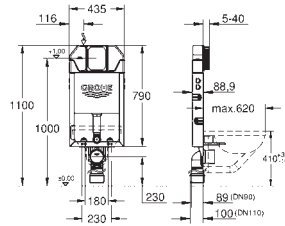

GROHE UNISSET FRAMES AND ACCESSORIES

Ref. no.

Colour

39 683 000

Uniset Slim

Element for WC with flushing cistern 88.9 mm

module for masonry-in

793 x 426 x 130 mm