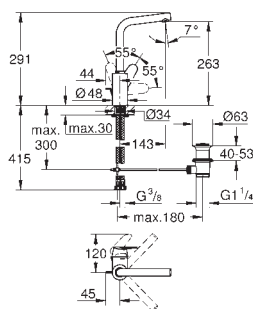

23 054 003

chrome

Eurodisc Cosmopolitan
Single-lever basin mixer 1/2"
L-Size

GROHE SilkMove 35 mm ceramic cartridge
adjustable flow rate limiter

GROHE Long-Life Shine durable sparkling sheen
Lead and Nickel Free Inner Water Ways
GROHE FastFixation Plus installation system
mousseur
swivel tubular spout
with stop restriction
pop-up waste set 1 1/4"
flexible connection hoses