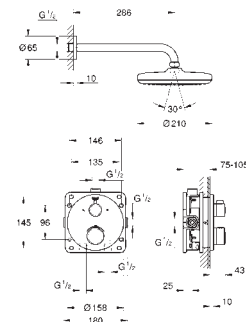

Grotherm
Perfect shower set with Tempesta 210
Grotherm set for final installation with Aquadimmer (24 076)
GROHE Rapido SmartBox (35 604)
head shower Tempesta 210 9.5 l/min (26 410)
Shower arm Rainshower 286 mm (28 576)