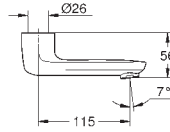

GROHE EUROSMART COSMOPOLITAN E

Ref. no.

Colour

13 378 000

chrome

Cast swivel spout

length 115 mm
swivelling (180 or 90°) and lockable
laminar flow limiter 9 l/min
GROHE Long-Life Shine finish

13 380 000