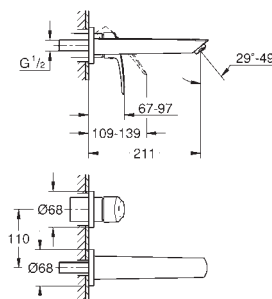

29 338 003

chrome

Eurosmart
2-hole basin mixer
M-Size

wall mounted
without concealed body
final installation for 23 571
metal rosette
GROHE Long-Life Shine durable sparkling sheen
GROHE Water Saving mousseur 5.7 l/min
GROHE AquaGuide adjustable mousseur
centre distance 110 mm
projection 211 mm