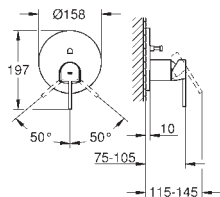

- 24 060 003 **chrome**
- 24 060 DC3 **supersteel**
- 24 060 AL3 **brushed hard graphite**

GROHE Plus
Single-lever mixer with 2-way diverter
final installation for
GROHE Rapido SmartBox (35 604)
GROHE SilkMove 46 mm ceramic cartridge
GROHE Long-Life Shine durable sparkling sheen
GROHE FastFixation escutcheon with covered shaft sealing and covered fixing metal escutcheon, retroactively 6° adjustable
automatic 2-way diverter
outlet B = 27 l/min, outlet C = 27 l/min

35 604 000
GROHE Rapido SmartBox universal rough-in box for concealed installation