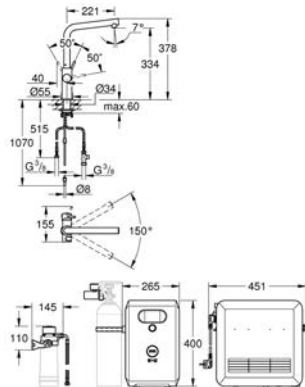

GROHE BLUE PROFESSIONAL

Ref. no.

Colour

31 323 002
31 323 DC2

chrome
supersteel

**GROHE Blue Professional
C-spout kit**

GROHE Blue single-lever sink mixer with filter function
push buttons for 3 types of filtered and chilled table water
still, medium, sparkling

GROHE Long-Life Shine durable sparkling sheen

GROHE SilkMove 28 mm ceramic cartridge

swivel tubular spout, swivel area 150°

separate inner water ways for filtered and non-filtered water
flexible connection hoses

GROHE Blue Professional cooler

delivers 12 liters of chilled sparkling water per hour

270 Watt cooling unit, 230 V, 50 Hz

type of protection IP 21, CE approved

requires ventilation holes in the bottom of the kitchen cabinet

software set-up, monitoring of filter and CO₂ capacity via GROHE Ondus app

GROHE Blue filter, CO₂ bottle and cleaning cartridge are not included and have to be ordered separately

System requirements Apple

iPhone with iOS 12.0 or higher

System requirements Android

smart phone with Android 6.0 or higher

Mobile devices and GROHE Watersystems App*** are not included in delivery

and have to be ordered separately via an authorised Apple store/store/iTunes or Google Play store.

* The Bluetooth word mark and logos are registered trademarks owned by Bluetooth SIG, Inc. and any use of such marks by Grohe AG is under license. Other trademarks and trade names are those of their respective owners.

** Apple, the Apple logo, iPod, iPod Touch, iPhone and iTunes are trademarks of Apple Inc., registered in the U.S. and other countries. Apple is not responsible for the function of this device or its compliance with safety and regulatory standards.

*** Available for free via iTunes app or Google Play store.

31 347 003
31 347 DC3

chrome
supersteel

**GROHE Blue Professional
L-spout kit**