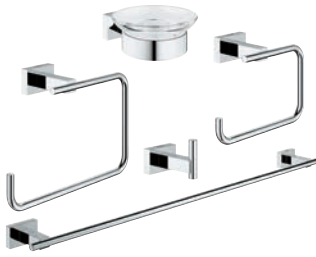

GROHE ESSENTIALS CUBE

Ref. no.

Colour

40 758 001

chrome

Essentials Cube

Master bathroom accessories set 5-in-1

soap dish with holder (40 754 001)

towel rail, 558 mm (40 509 001)

toilet paper holder (40 507 001)

robe hook (40 511 001)

towel ring (40 510 001)

concealed fastening

GROHE Long-Life Shine durable sparkling sheen