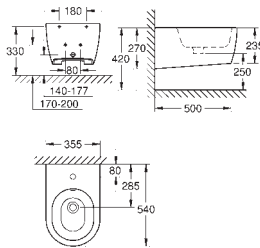

39 577 000

alpine white

Essence
WC seat soft close
with lid
quick release function
detachable
material: Duroplast
including fixation set
stainless steel hinges
compatible with all Essence bowls

39 574 00H