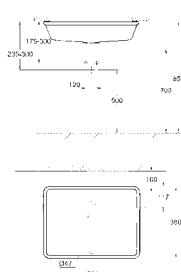

39 480 00H

alpine white

Cube Ceramic Under-counter wash basin 50
installation from below
with overflow
492 x 370 mm
including fixation set
sanitary ware
GROHE PureGuard anti-scale coating and anti-bacterial glazing