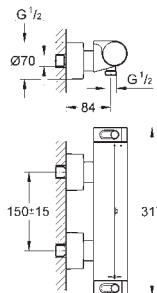

Grohtherm 2000

Shower Safety mixer

wall mounted

100% GROHE CoolTouch safety housing with CoolTouch escutcheons

GROHE Long-Life Shine durable sparkling sheen

GROHE Aqua Paddle ergonomically shaped handles

GROHE SafeStop safety button at 38°C

GROHE SafeStop Plus optional temperature limiter at 43°C included

GROHE TurboStat compact cartridge

integrated stop valve

volume handle with GROHE EcoButton

Carbodor ceramic headpart 1/2", 180°

shower bottom outlet 1/2"

built-in non-return valves, dirt strainers

covered S-unions, CoolTouch escutcheons with wall sealing

optional upgrade: GROHE EasyReach shower tray (18 608 001)

GROHE Water Saving - Less water, perfect flow

34 464 001

chrome