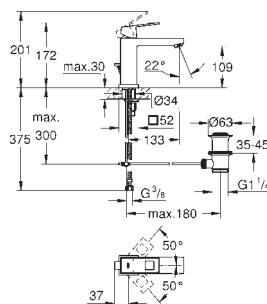

23 445 000 **chrome**
23 445 DC0 **supersteel**
23 445 AL0 **brushed hard graphite**
Eurocube
Single-lever basin mixer 1/2"
M-Size
GROHE SilkMove 28 mm ceramic cartridge
with temperature limiter
GROHE Long-Life Shine durable sparkling sheen
GROHE Water Saving SpeedClean mousseur 5.7 l/min
GROHE FastFixation Plus installation system
pop-up waste set 1 1/4"
flexible connection hoses