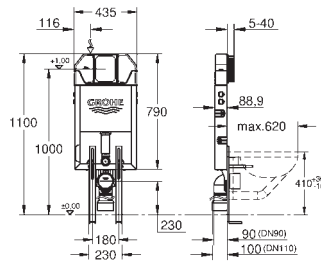

39 840 000

Uniset Slim

Element for WC with flushing cistern 88.9 mm

inlet and outlet connecting set

angle valve 15 mm (1/2")

2 WC fixing bolts

distance of fixing bolts 180/230 mm

Shortable inspection shaft incl. protection during construction phase, for vertical use

for mounting of small flush plates revision shaft 40 949 000 to be ordered separately

flushing cistern SLIM, 3 - 6 l, containing following features:

adjustment ex factory 6 l and 3 l

pneumatic discharge valve offering 3 modes of operation: dual flush or start/stop or single flush

water supply from top

for on-the-wall installation wall brackets 39 699 000 need to be ordered

separately

support feet (37 304 000)