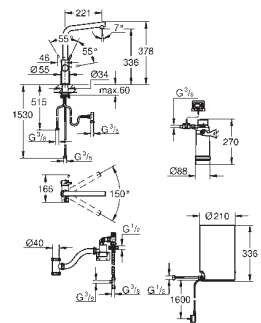

30 327 KS1 velvet black

GROHE Red Duo
Faucet and M size boiler
GROHE Red Duo single-lever sink mixer
L-spout

GROHE ChildLock push buttons for boiling water
TÜV certified triple electronic safeguards against accidental activation of boiling water

GROHE Long-Life Shine finish
GROHE SilkMove 28 mm ceramic cartridge

insulated tubular spout, swivel area 150°
separate water ways
flexible connection hoses

GROHE Red boiler M size
3 liter 100° C boiling water, 4 liter total capacity
required inlet pressure: 1-7 bar
with flexible connection hose and outlet for boiling water
CE approved
power supply 230 V 50 Hz
power consumption 2100 W, standby power consumption 15 W
energy efficiency class A
GROHE Blue S-Size filter starter set
for protection of the boiler from limescale
capacity 600 l at 20° dKH, flow rate measuring unit
kitchen edition