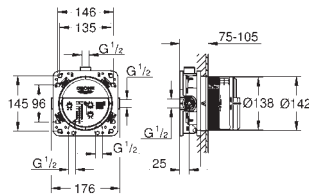

14 048 000

Rapido SmartBox
Universal extension set single-lever mixers, 25 mm
fits Grotherm SmartControl and SmartControl Mixer sets
for final installation with up to three functions in combination
with GROHE Rapido SmartBox