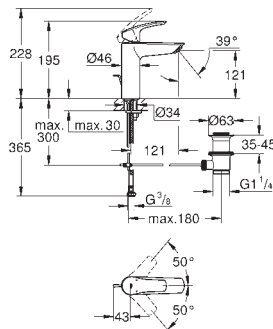

23 922 003 chrome
ditto, smooth body with push-open pop-up waste set 1 1/4"

32 467 003 chrome
ditto, smooth body

23 124 003 chrome

Eurosmart
Single-lever basin mixer 1/2"
S-Size
GROHE SilkMove 28 mm ceramic cartridge
adjustable flow rate limiter
with temperature limiter
GROHE Long-Life Shine durable sparkling sheen
GROHE Water Saving mousseur 5.7 l/min
GROHE FastFixation installation system
smooth body
flexible connection hoses
with shower set consisting of
hand shower with integrated diverter
wall shower holder