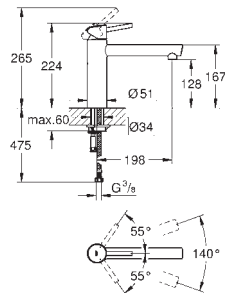

31 128 001
31 128 DC1

chrome
supersteel

Concetto
Single-lever sink mixer 1/2"
medium spout
GROHE Long-Life Shine finish
GROHE SilkMove 35 mm ceramic cartridge
adjustable flow rate limiter
swivel cast spout
swivel area 140°
flexible connection hoses
rapid installation system