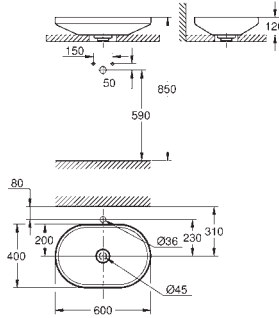

Airio

Vessel basin lozenge 60

without overflow

600 x 400 mm

including fixation set

including non-closable ceramic waste set

ultra-thin edge design

GROHE PureGuard anti-scale coating and anti-bacterial glazing
sanitary ware