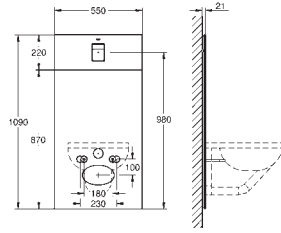

**GROHE glass module
with flushing cistern GD 2**

for Rapid SL and Uniset
for connecting shower toilet Sensia Arena or common wall-hung WCs
for tiled/plastered walls
two-piece glass cover made of tempered safety glass (8 mm)
upper part removable for maintenance
flush plate Skate Cosmopolitan, chrome
HPL mounting plate with hole pattern for all connections
mounting plate with concealed water connection for Sensia Arena
set for noise protection
including accessory for mounting glass plate and WC ceramic

39 980 LS0

moon white