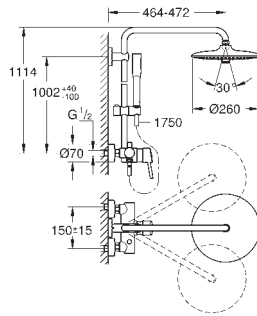

GROHE EUPHORIA SYSTEM

Ref. no.

Colour

23 061 003

chrome

Euphoria System 260

Shower system with single lever mixer for wall mounting

horizontal swivable 450 mm shower arm
exposed single-lever shower mixer with diverter
head shower Euphoria 260 (26 457)
Rain, SmartRain, Jet
with ball joint

hand shower Euphoria Cosmopolitan Stick (27 400)
adjustable in height with gliding element
Silverflex shower hose 1750 mm (28 388)

GROHE SilkMove 46 mm ceramic cartridge

GROHE DreamSpray perfect spray pattern

GROHE Long-Life Shine durable sparkling sheen

GROHE Water Saving 9.5 l/min flow limiter

GROHE FastFixation upper bracket adjustable

Inner WaterGuide for a longer life

SpeedClean anti-lime system

TwistStop to prevent hose from twisting

suitable for instantaneous heaters from 18 kW/h

minimum flow rate 7 l/min.