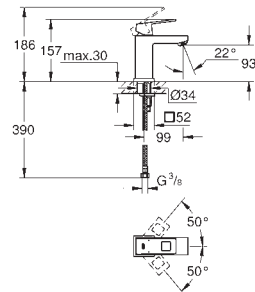

23 132 00E **chrome**
Eurocube
Single-lever basin mixer 1/2"
S-Size
GROHE SilkMove 28 mm ceramic cartridge
temperature limiter
GROHE Long-Life Shine durable sparkling sheen
GROHE Water Saving SpeedClean mousseur 5.7 l/min
GROHE FastFixation Plus installation system
smooth body
flexible connection hoses