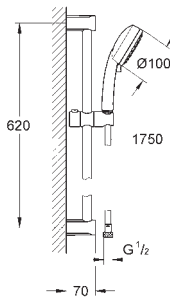

27 578 002

chrome

Tempesta Cosmopolitan 100

Shower rail set 2 sprays

hand shower (27 571)

shower rail, 600mm (27 521)

Relexaflex hose 1750 mm 1/2"x1/2" (28 154)

GROHE DreamSpray perfect spray pattern

GROHE Long-Life Shine durable sparkling sheen

SpeedClean anti-lime system

Inner WaterGuide for a longer life