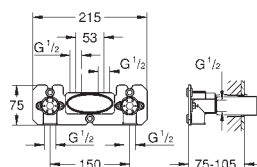

GROHE RAINSHOWER SYSTEM SMARTCONTROL

Ref. no.

Colour

26 250 000

chrome

Rainshower System SmartControl Duo 360 Shower system with Safety Mixer for wall mounting

horizontal 500 mm shower arm
exposed SmartControl Safety Mixer
head shower Rainshower Duo 360, spray plate chrome
GROHE PureRain and Trio Massage
Power&Soul 115 hand shower, spray plate white (27 671)
hand shower wall holder (27 055)
Silverflex shower hose 1750 mm (28 388)
minimum flow rate 10 l/min.
GROHE DreamSpray perfect spray pattern
GROHE Long-Life Shine durable sparkling sheen
GROHE CoolTouch no risk of scalding
GROHE TurboStat compact cartridge
GROHE SafeStop safety button at 38C
GROHE SafeStop Plus optional temperature limiter at 43°C included
GROHE SmartControl push for ON-OFF, turn for volume adjustment
GROHE EasyReach shower tray
SpeedClean anti-lime system
Inner WaterGuide for a longer life
suitable for instantaneous heaters from 18 kW/h
TwistStop to prevent hose from twisting

26 443 000

chrome