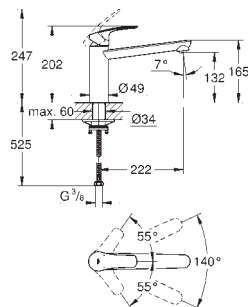

Eurosmart

Single-lever sink mixer 1/2"

medium spout

GROHE Long-Life Shine durable sparkling sheen

GROHE SilkMove 35 mm ceramic cartridge

adjustable flow rate limiter

swivel cast spout

swivel area 140°, Lead and Nickel Free Inner Water Ways

flexible connection hoses

metal fixation set

professional edition

33 281 003
33 281 DC3

chrome
supersteel