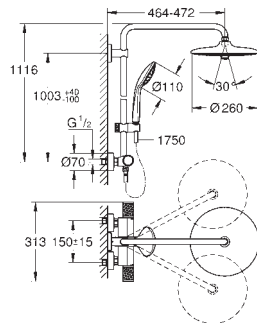

Ref. no.

Colour

27 615 002

chrome

Euphoria System 260

Shower system with safety mixer for wall mounting

horizontal swivable 450 mm shower arm
exposed Safety Mixer with Aquadimmer function
head shower Euphoria 260 (26 457)
Rain, SmartRain, Jet
with ball joint