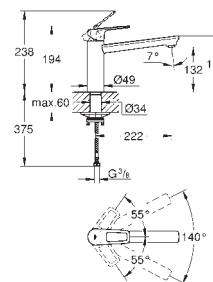

31 706 000

chrome

BauLoop

Single-lever sink mixer 1/2"

medium spout

GROHE Long-Life Shine durable sparkling sheen

GROHE Long-Life 35 mm ceramic cartridge

Lead and Nickel Free Inner Water Ways

swivel tubular spout

swivel area 140°, mousseur with coin slot for tool free replacement

flexible connection hoses

metal fixation set

for installation on a max. 40 mm worktop fixation set 48 384 000 is needed

KITCHEN
FITTINGS