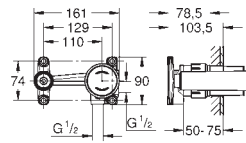

Ref. no.

Colour

23 429 000

Joystick mixer 1/2", concealed body
for 2-hole basin mixers
without finishing trim set
GROHE FeatherControl Joystick cartridge
wall installation
installation device
DR-brass
with sealing sleeve