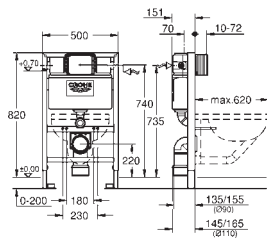

GROHE RAPID SL FOR WC

Ref. no.

Colour

38 526 000

Rapid SL

Element for WC, 0.82 m installation height

for on-the-wall installations or studded walls
powder coated steel frame, self-supporting
for dry-cladding, completely pre-assembled
with fixed connections
TÜV approved
2 WC fixing bolts, distance of fixing bolts 180/230 mm
PP outlet bend Ø 90 mm
depth adjustable
reducer Ø 90/110 mm
inlet and outlet connecting set

flushing cistern containing the following features:

pneumatic discharge valve offering 3 modes of operation: dual flush or start/stop or single flush

front or top actuation

water supply from left/right or back
low noise (group I acc. to German Noise Specification)
insulated against condensation
1/2" water supply connection including integrated angle valve and push fit flexible hose union
Shortable inspection shaft incl. protection during construction phase

for on-the-wall installation 38 558 00M needs to be ordered separately
for mounting of small flush plates please order revision shaft 40 950 000 (sold separately)