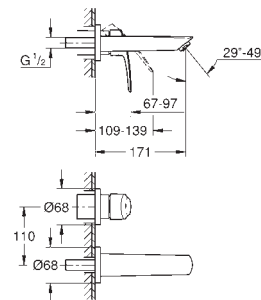

23 970 003

chrome

ditto, smooth body with push-open pop-up waste set 1 1/4"

23 971 003

chrome

Eurosmart
Single-lever basin mixer 1/2"
XL-Size

for free-standing basins
GROHE SilkMove 28 mm ceramic cartridge adjustable flow rate limiter with temperature limiter
GROHE Long-Life Shine durable sparkling sheen
GROHE Water Saving mousseur 5.7 l/min
GROHE AquaGuide adjustable mousseur
GROHE FastFixation installation system
smooth body
flexible connection hoses