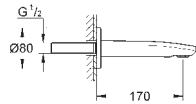

13 276 002

chrome

Eurostyle Cosmopolitan

Bath spout

wall mounted

GROHE Long-Life Shine durable sparkling sheen

mousseur

male thread 1/2"

projection 170 mm