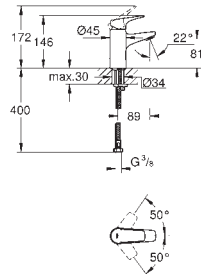

Ref. no.

Colour

23 751 000

chrome

BauFlow
Single-lever basin mixer 1/2"
S-Size
GROHE Long-Life 28 mm ceramic cartridge
GROHE Long-Life Shine durable sparkling sheen
GROHE Water Saving mousseur 5.7 l/min
rapid installation system
plastic pop-up waste set 1 1/4"
flexible connection hoses