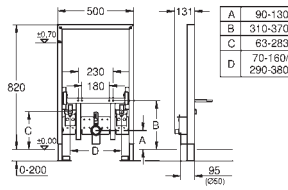

GROHE RAPID SL FOR WASH BASIN AND BIDET

Ref. no.

Colour

38 543 000

Rapid SL

Element for bidet, 0.82 m installation height

powder coated steel frame, self-supporting

for on-the-wall installations or studed walls

pre-assembled

height adjustable fitting connections

TUV approved

bidet fixing bolts

HT-outlet bend Ø 50 mm

seal Ø 32 mm

2 fitting connections 1/2"

for on-the-wall installation 38 558 00M needs to be ordered separately