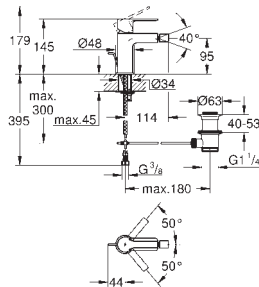

33 848 001
33 848 DC1
33 848 AL1

chrome
supersteel
brushed hard graphite

Lineare
Single-lever bidet mixer 1/2"
S-Size
GROHE SilkMove 28 mm ceramic cartridge
with temperature limiter
GROHE Long-Life Shine durable sparkling sheen
GROHE FastFixation Plus installation system
ball-joint mousseur
pop-up waste set 1 1/4"
flexible connection hoses