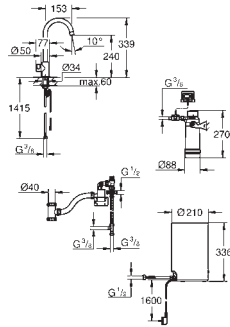

GROHE RED

Ref. no.

Colour

- 30 085 001 **chrome**
- 30 085 DC1 **supersteel**
- 30 085 DL1 **brushed warm sunset**
- 30 085 AL1 **brushed hard graphite**

GROHE Red Mono

Pillar tap and M size boiler

GROHE Red Mono pillar tap

C-spout

GROHE ChildLock push buttons for boiling water
TÜV certified triple electronic safeguards against accidental activation of boiling water

GROHE Long-Life Shine durable sparkling sheen
insulated tubular spout, swivel area 150°

GROHE Red boiler M size

3 liter 100° C boiling water, 4 liter total capacity

required inlet pressure: 1-7 bar

with flexible connection hose and outlet for boiling water

CE approved

power supply 230 V 50 Hz

power consumption 2100 W, standby power consumption 15 W

energy efficiency class A

GROHE Blue S-Size filter starter set

for protection of the boiler from limescale

capacity 600 l at 20° dKH, flow rate measuring unit

- 30 339 001 **chrome**
- 30 339 DC1 **supersteel**

chrome
supersteel