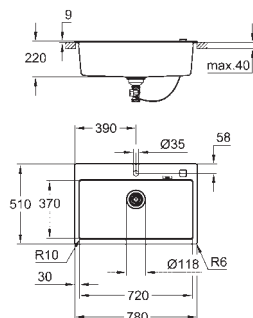

K700

Composite sink
model: K700 80-C 78/51 1.0

mounting type: top mount
material: quartz composite

GROHE Whisper

min. cabinet size: 800 mm
dimensions: 780 x 510 mm
1 bowl: 720 x 370 x 220 mm
outer radius: R6, inner bowl radius: R10

GROHE FastFixation installation system

cut-out: 764 x 494 mm

drainer: automatic waste fitting

accessories included: automatic waste fitting with rotary handle, waste kit, basket strainer waste, mounting set

optional: push to open exciter (40 986 SD0)

amount of fasteners included (top mount): 9
heat resistant up to 180° C