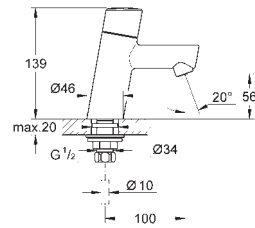

GROHE CONCETTO

Ref. no.

Colour

32 207 001

chrome

Concetto
Pillar tap XS-Size
ceramic headparts 1/2", 90°
GROHE Long-Life Shine durable sparkling sheen
GROHE Water Saving SpeedClean mousseur 5.7 l/min