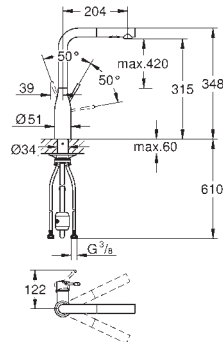

30 504 KF0 **phantom black**
Essence
Single-lever sink mixer 1/2"
GROHE Long-Life Shine finish
GROHE SilkMove 28 mm ceramic cartridge
pull-out dual spray - switching between regular flow and spray
diverter: laminar spray/SpeedClean shower jet
automatic return to laminar spray
metal spray
swivel tubular spout, swivel area 360°
integrated non-return valve
protected against backflow
flexible connection hoses, metal fixation set
integrated temperature limiter