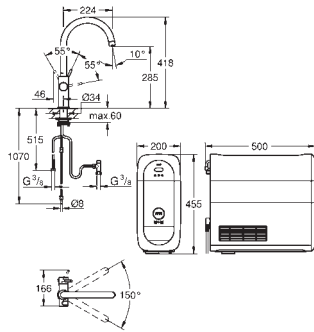

GROHE BLUE HOME

Ref. no.

Colour

31 455 001

chrome

31 455 DC1

supersteel

31 455 DL1

brushed warm sunset

31 455 AL1

brushed hard graphite

GROHE Blue Home

C-spout Starter kit

GROHE Blue Home single-lever sink mixer with filter function
push buttons for 3 types of filtered and chilled table water
still, medium, sparkling

GROHE Long-Life Shine finish

GROHE SilkMove 28 mm ceramic cartridge

swivel tubular spout, swivel area 150°

separate inner water ways for filtered and non-filtered water

flexible connection hoses

GROHE Blue Home cooler

delivers 3 liters of chilled sparkling water per hour

180 Watt cooling unit, 230 V, 50 Hz

type of protection IP 21, CE approved

requires ventilation holes in the bottom of the kitchen cabinet

software set-up, monitoring of filter and CO₂ capacity via GROHE Ondus app

GROHE Blue filter S-Size, filter head with flexible water hardness adjustment

GROHE Blue 425 g CO₂ bottle

System requirements Apple

iPhone with iOS 12.0 or higher

System requirements Android

smart phone with Android 6.0 or higher

Mobile devices and GROHE Watersystems App*** are not included in delivery and have to be ordered separately via an authorised Apple store/store/iTunes or Google Play store.

* The Bluetooth word mark and logos are registered trademarks owned by Bluetooth SIG, Inc. and any use of such marks by Grohe AG is under license. Other trademarks and trade names are those of their respective owners.

** Apple, the Apple logo, iPod, iPod Touch, iPhone and iTunes are trademarks of Apple Inc., registered in the U.S. and other countries. Apple is not responsible for the function of this device or its compliance with safety and regulatory standards.

*** Available for free via iTunes app or Google Play store.