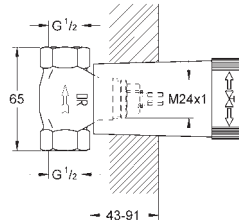

29 032 000

Concealed body

pre-assembled headpart 1/2"
threaded union 1/2"
installation depth infinitely adjustable
43 - 91 mm
DR-brass