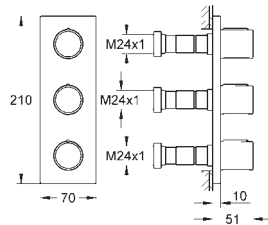

26 880 000

chrome

Grotherm F

Triple volume control trim

for use with rough-in box 35 031 000 (1/2" connections) / sold separately

metal handles for volume control

metal wall escutcheon with hidden fixing

and hidden sealing

vertical and horizontal installation

GROHE Long-Life Shine durable sparkling sheen