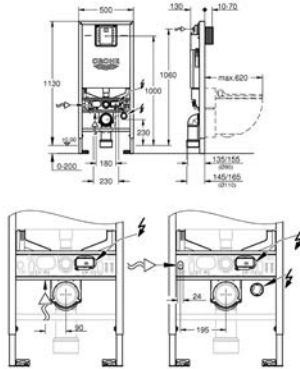

GROHE RAPID SLX

Ref. no.

Colour

39 596 000

Rapid SLX

Element for WC, 1.13 m installation height with integrated socket and shower toilet connection

flushing cistern GDX, 6 l
small revision shaft for small flush plates
for on-the-wall installations or studed walls
powder coated steel frame, self-supporting
for dry-cladding, completely pre-assembled
TÜV approved
2 WC fixing bolts
distance of fixing bolts 180/230 mm
outlet bend Ø 90 mm
depth adjustable
reducer Ø 90/110 mm
inlet and outlet connecting set
flushing cistern GDX, 6 l, containing following features:
adjustment ex factory 6 l and 3 l
pneumatic discharge valve offering 3 modes of operation: dual flush or start/stop or single flush
water supply from right, back or top
low noise (group I acc. to German Noise Specification)
fully insulated against condensation
1/2" water supply connection including integrated angle valve and push fit flexible hose union
no tools required for installation of inspection shaft, for vertical use
including flow manager
prevents overspill in rimless toilets
easy flow regulation via inspection shaft without removing the valves
for on-the-wall installation 38 558 00M needs to be ordered separately
for flush plates 156x197 mm revision shaft 66 791 needs to be ordered