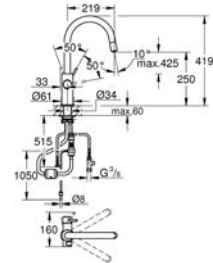

GROHE SilkMove 28 mm ceramic cartridge

pull out mousseur spout

swivel tubular spout, swivel area 360°

separate inner water ways for filtered and non-filtered water
flexible connection hoses

GROHE Blue Professional cooler

delivers 12 liters of chilled sparkling water per hour

270 Watt cooling unit, 230 V, 50 Hz

type of protection IP 21, CE approved

requires ventilation holes in the bottom of the kitchen cabinet

software set-up, monitoring of filter and CO₂ capacity via GROHE Ondus app

GROHE Blue filter, CO₂ bottle and cleaning cartridge are not included and have to be ordered separately

System requirements Apple

iPhone with iOS 12.0 or higher

System requirements Android

smart phone with Android 6.0 or higher

Mobile devices and GROHE Watersystems App*** are not included in delivery and have to be ordered separately via an authorised Apple store/store/iTunes or Google Play store.

* The Bluetooth word mark and logos are registered trademarks owned by Bluetooth SIG, Inc. and any use of such marks by Grohe AG is under license. Other trademarks and trade names are those of their respective owners.

** Apple, the Apple logo, iPod, iPod Touch, iPhone and iTunes are trademarks of Apple Inc., registered in the U.S. and other countries. Apple is not responsible for the function of this device or its compliance with safety and regulatory standards.

*** Available for free via iTunes app or Google Play store.

31 326 002
31 326 DC2

chrome
supersteel

GROHE Blue Professional

L-spout kit with pull-out mousseur

GROHE Blue single-lever sink mixer with filter function
push buttons for 3 types of filtered and chilled table water
still, medium, sparkling

GROHE Long-Life Shine durable sparkling sheen

GROHE SilkMove 28 mm ceramic cartridge

pull out mousseur spout

swivel tubular spout, swivel area 360°

separate inner water ways for filtered and non-filtered water
flexible connection hoses

GROHE Blue Professional cooler

delivers 12 liters of chilled sparkling water per hour

270 Watt cooling unit, 230 V, 50 Hz

type of protection IP 21, CE approved

requires ventilation holes in the bottom of the kitchen cabinet

software set-up, monitoring of filter and CO₂ capacity via GROHE Ondus app

GROHE Blue filter, CO₂ bottle and cleaning cartridge are not included and have to be ordered separately

System requirements Apple

iPhone with iOS 12.0 or higher

System requirements Android

smart phone with Android 6.0 or higher

Mobile devices and GROHE Watersystems App*** are not included in delivery and have to be ordered separately via an authorised Apple store/store/iTunes or Google Play store.

* The Bluetooth word mark and logos are registered trademarks owned by Bluetooth SIG, Inc. and any use of such marks by Grohe AG is under license. Other trademarks and trade names are those of their respective owners.

** Apple, the Apple logo, iPod, iPod Touch, iPhone and iTunes are trademarks of Apple Inc., registered in the U.S. and other countries. Apple is not responsible for the function of this device or its compliance with safety and regulatory standards.

*** Available for free via iTunes app or Google Play store.