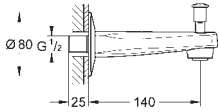

GROHE BAUFLOW

Ref. no.

Colour

13 254 000

chrome

**BauContemporary
Bath spout**

wall mounted
mousseur
automatic diverter: bath/shower
projection 140 mm
female thread 1/2"