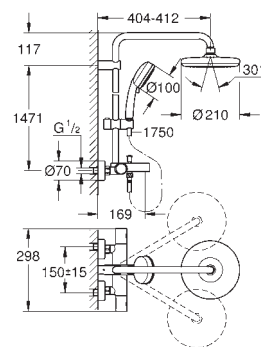

26 223 001

chrome

Tempesta Cosmopolitan System 210 Shower system with Bath Safety Mixer for wall mounting

horizontal swivable 390 mm shower arm
exposed thermostat Grotherm 1000 Cosmopolitan with Aquadimmer function
head shower Tempesta 210 (26 408)
spray pattern: Rain
with ball joint
bath inlet
separate diverter for hand shower
hand shower Tempesta Cosmopolitan 100 (27 571)
adjustable in height with gliding element
Rotaflex shower hose 1750 mm 1/2" x 1/2" (28 410)
GROHE TurboStat compact cartridge
GROHE SafeStop safety button at 38C
GROHE SafeStop Plus optional temperature limiter at 43°C included
GROHE DreamSpray perfect spray pattern
GROHE Long-Life Shine durable sparkling sheen
SpeedClean anti-lime system
Inner WaterGuide for a longer life
TwistStop to prevent hose from twisting
suitable for instantaneous heaters from 18 kW/h
minimum flow rate 7 l/min.