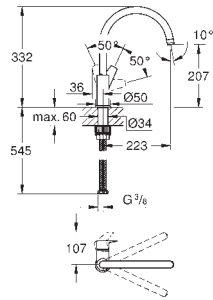

GROHE BAU LINES

Ref. no.

Colour

31 367 001

chrome

BauEdge

Single-lever sink mixer 1/2"

high spout

GROHE Long-Life Shine finish

GROHE Long-Life 28 mm ceramic cartridge

Lead and Nickel Free Inner Water Ways

swivel tubular spout

swivel area 360°, flexible connection hoses

metal fixation set

for installation on a max. 40 mm worktop fixation set 48 384 000 is needed