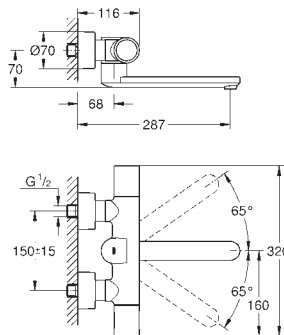

36 455 000

chrome

ditto, projection 255 mm

36 332 000

chrome

**Eurosmart Cosmopolitan E
Infra-red electronic wall basin mixer
with thermostatic temperature control**

with infrared sensor for bi-directional communication for monitoring, configuration and service purpose

6V lithium battery, type CR-P2

battery lifetime: approx. 7 years (150 actuations a day)

activation by hand, deactivation automatically when leaving detection zone

two additional detection modes adjustable (hand-hand or body-body)

GROHE Long-Life Shine durable sparkling sheen

GROHE CoolTouch

laminar mousseur 9 l/min

non-return valve, dirt strainers

GROHE SafeStop at 38C

projection 287 mm, swivel range stop at 130°

with S-unions and with covers, self-sealing escutcheons

multistage battery status display

7 pre-set programs:

auto flush, thermal disinfection, cleaning mode

additional functions and precise settings by remote control 36 407

CE approved