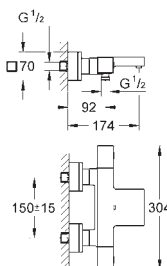

Grohtherm Cube
Bath Safety Mixer
wall mounted
GROHE Long-Life Shine durable sparkling sheen
GROHE SafeStop safety button at 38C
GROHE SafeStop Plus optional temperature limiter at 43°C included
GROHE TurboStat compact cartridge
integrated stop valve
GROHE AquaDimmer Eco with multiple function:
integrated GROHE EcoButton, flow control, diverter: bath/shower
shower bottom outlet 1/2"
GROHE XL Waterfall
built-in non-return valves, dirt strainers
covered S-unions
GROHE Water Saving - Less water, perfect flow