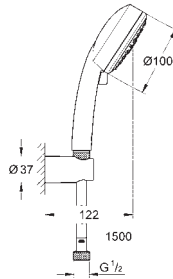

27 588 002

chrome

Tempesta Cosmopolitan 100

Wall holder set 3 sprays

hand shower (27 574)

wall shower holder non-adjustable (27 594)

Relexaflex hose 1500 mm 1/2"x1/2" (28 151)

GROHE Water Saving 9.5 l/min flow limiter

GROHE Long-Life Shine durable sparkling sheen

GROHE DreamSpray perfect spray pattern

SpeedClean anti-lime system

Inner WaterGuide for a longer life