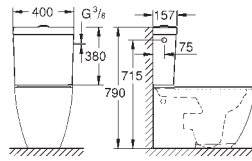

GROHE ESSENCE

Ref. no.

Colour

39 578 000

alpine white

Essence
Exposed flushing cistern for close coupled combination
side inlet
including flushing set GROHE AV1
dual flush 4,5/3 l
including fixation set
sanitary ware