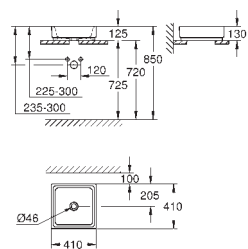

39 482 00H

alpine white

Cube Ceramic Vessel basin 40
without overflow
410 x 410 mm
including fixation set
sanitary ware
GROHE PureGuard anti-scale coating and anti-bacterial glazing