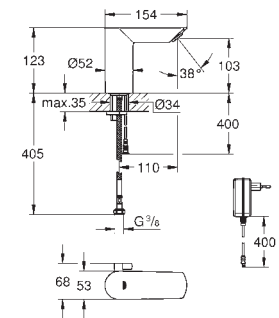

Bau Cosmopolitan E

Infra-red electronic basin mixer 1/2" with mixing device and temperature limiter

with infrared sensor for bi-directional communication for monitoring, configuration and service purpose
with plug transformer 100-230 V AC, 50-60 Hz, 6 V DC

GROHE Long-Life Shine durable sparkling sheen

GROHE Water Saving mousseur 5.7 l/min

Lead and Nickel Free Inner Water Ways

body made of composite polymer

flexible connection hoses

non-return valve, dirt strainers

integrated solenoid valve

rapid installation system

7 pre-set programs:

auto flush, thermal disinfection, cleaning mode

additional functions and precise settings by remote control 36 407

CE approved

type of protection faucet IP 59