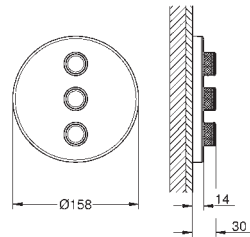

Grotherm SmartControl

Triple volume control trim

final installation for GROHE Rapido SmartBox 35 600/35 604/35 601

GROHE FastFixation metal wall escutcheon, retroactively 6° adjustable

GROHE Long-Life Shine finish

GROHE SmartControl push for ON-OFF, turn for volume adjustment
exchangeable symbols

GROHE ProGrip with knurl structure

multiple outlets can be run simultaneously

cover plate in moon white acrylic glass

flow performance: outlet D = 28 l/min, outlet E = 28 l/min, outlet A = 28 l/min,

outlet D+E+A = 65 l/min

35 604 000

GROHE Rapido SmartBox universal rough-in box for concealed installation

34 742 000

chrome