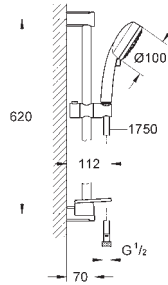

27 577 002

chrome

Tempesta Cosmopolitan 100
Shower rail set 4 sprays

hand shower (27 575)
 shower rail, 600mm (27 521)
 Relexaflex hose 1750 mm 1/2"x1/2" (28 154)
GROHE EasyReach tray (27 596)
GROHE Water Saving 9.5 l/min flow limiter
GROHE DreamSpray perfect spray pattern
GROHE Long-Life Shine durable sparkling sheen
SpeedClean anti-lime system
Inner WaterGuide for a longer life