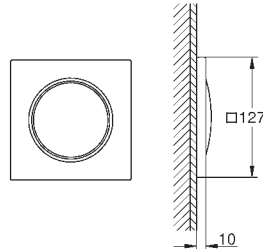

**Rainshower F-digital Deluxe
Light set**

127 x 127 mm per module
full spectrum LED: soft light with changing rainbow colours
individually adjustable: permanent lighting with colour selection
- 1 light module with two plug connections
- 1 light module with one plug connection
waterproof & corrosion protected
supply voltage: 12 V DC

GROHE Long-Life Shine durable sparkling sheen
requires rough-in set (29 412 000), F-digital Deluxe base unit box (26 864 000 or 36 476 000), Bluetooth unit (36 475 000) and various cable connections – all to be ordered separately due to installation situation
Product contains built-in LED lamps, which cannot be changed: energy efficiency class: A+

29 412 000

chrome