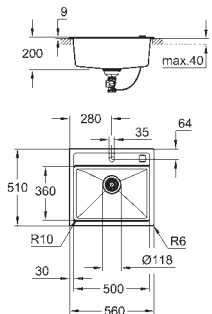

K700

Composite sink
model: K700 60-C 56/51 1.0

mounting type: top mount
material: quartz composite

GROHE Whisper

min. cabinet size: 600 mm
dimensions: 560 x 510 mm
1 bowl: 500 x 360 x 200 mm
outer radius: R6, inner bowl radius: R10

GROHE FastFixation installation system

cut-out: 545 x 495 mm

drainer: automatic waste fitting

optional: push to open exciter (40 986 SD0)

amount of fasteners included (top mount): 8
heat resistant up to 180° C

31 652 AT0
31 652 AP0

granite gray
granite black