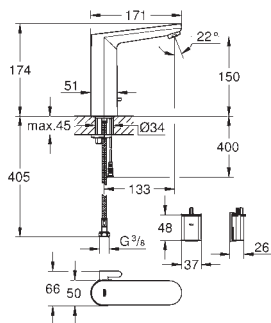

Eurosmart Cosmopolitan E

Infra-red electronic basin mixer 1/2" L-Size with mixing device and adjustable temperature limiter

GROHE Long-Life Shine finish

GROHE Water Saving mousseur 5.7 l/min

flexible connection hoses

non-return valve, dirt strainers, integrated solenoid valve

external battery

rapid installation system

multistage battery status display

7 pre-set programs:

auto flush, thermal disinfection, cleaning mode

additional functions and precise settings by remote control 36 407

CE approved, type of protection faucet IP 59

replaces 36 422 000

36 325 002

chrome