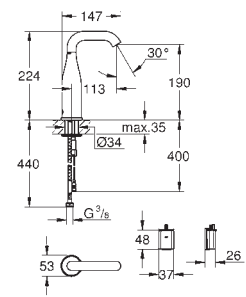

GROHE ESSENCE E

Ref. no.

Colour

36 444 000

chrome

Essence E

Infra-red electronic basin mixer 1/2" with mixing device and adjustable temperature limiter

with infrared sensor for bi-directional communication for monitoring, configuration and service purpose with plug transformer 100-230 V AC, 50-60 Hz, 6 V DC

GROHE Long-Life Shine durable sparkling sheen adjustable swivel area 0° / 150° / 360° laminar spray regulator 5.0 l/min flexible connection hoses

non-return valve, dirt strainers, integrated solenoid valve rapid installation system

7 pre-set programs:

auto flush, thermal disinfection, cleaning mode

additional functions and precise settings by remote control 36 407

CE approved, type of protection faucet IP 59K

36 445 000

chrome

36 445 DC0

supersteel

36 445 GL0

cool sunrise

36 445 GN0

brushed cool sunrise

36 445 DA0

warm sunset

36 445 DL0

brushed warm sunset

36 445 A00

hard graphite

36 445 AL0

brushed hard graphite

Essence E

Infra-red electronic basin mixer 1/2" with mixing device and adjustable temperature limiter

with infrared sensor for bi-directional communication for monitoring, configuration and service purpose 6V lithium battery, type CR-P2

battery lifetime: approx. 7 years (150 actuations a day)

GROHE Long-Life Shine durable sparkling sheen

adjustable swivel area 0° / 150° / 360°

laminar spray regulator 5.0 l/min

flexible connection hoses

non-return valve, dirt strainers, integrated solenoid valve

external battery

rapid installation system

multistage battery status display

7 pre-set programs:

auto flush, thermal disinfection, cleaning mode

additional functions and precise settings by remote control 36 407

CE approved, type of protection faucet IP 59K

36 446 000

chrome

Essence E