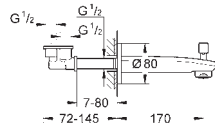

13 277 002

chrome

Eurostyle Cosmopolitan

Bath spout

wall mounted

GROHE Long-Life Shine durable sparkling sheen

mousseur

automatic diverter: bath/shower

male thread 1/2"

projection 170 mm