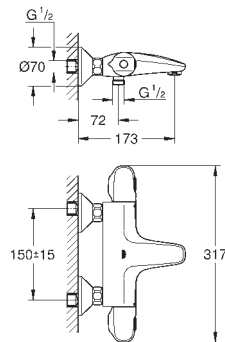

**Grohtherm 1000
Bath Safety Mixer**
wall mounted
GROHE CoolTouch safety housing
GROHE Long-Life Shine durable sparkling sheen
GROHE MetalGrip ergonomically shaped metal handles
GROHE SafeStop safety button at 38°C
GROHE SafeStop Plus optional temperature limiter at 43°C included
GROHE TurboStat compact cartridge
integrated stop valve
GROHE AquaDimmer Eco with multiple function:
integrated GROHE EcoButton
flow control
diverter: bath/shower
shower bottom outlet 1/2"
mousseur
built-in non-return valves
dirt strainers
protected against backflow
S-unions
metal rosette
GROHE Water Saving - Less water, perfect flow
replaces Grohtherm 1000 thermostatic bath mixer 34 155 003