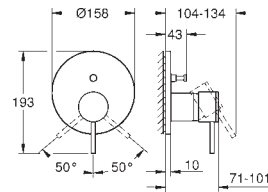

24 355 000

chrome

- 24 355 DC0
- 24 355 GL0
- 24 355 DA0
- 24 355 AL0

- supersteel
- cool sunrise
- warm sunset
- brushed hard graphite

Aerio

Single-lever mixer with 2-way diverter

final installation for GROHE Rapido SmartBox (35 604)

GROHE SilkMove 46 mm ceramic cartridge

GROHE Long-Life Shine durable sparkling sheen

GROHE FastFixation escutcheon with covered shaft sealing and covered fixing metal escutcheon, retroactively 6° adjustable automatic 2-way diverter outlet B = 27 l/min, outlet C = 27 l/min

35 604 000

GROHE Rapido SmartBox universal rough-in box for concealed installation