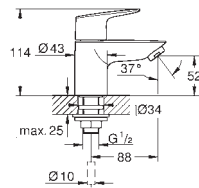

GROHE BAUEDGE

Ref. no. Colour

20 421 001 chrome
BauEdge
Pillar tap 1/2" XS-Size
ceramic headpart
GROHE Long-Life Shine durable sparkling sheen
GROHE Water Saving mousseur 5.7 l/min