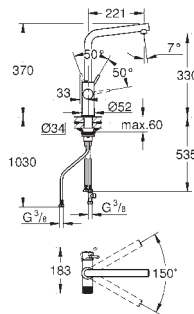

GROHE Blue Pure Minta

Filter faucet

consisting of:

GROHE Blue single-lever sink mixer with filter function

single hole installation

L-spout

separate handle for filtered water

GROHE SilkMove 28 mm ceramic cartridge

swivel tubular spout

swivel area 150°

separate inner water ways for filtered and non-filtered water

flexible connection hoses

30 590 000

chrome

30 590 DC0

supersteel