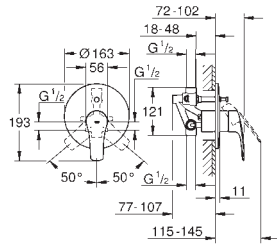

GROHE EUROSMART

Ref. no.

Colour

33 305 003

chrome

Eurosmart

Single-lever bath mixer 1/2"

wall installation

GROHE SilkMove 46 mm ceramic cartridge

GROHE Long-Life Shine durable sparkling sheen

GROHE FastFixation escutcheon with covered fixation

set for final installation (19 450 003)

with concealed body

adjustable flow rate limiter

automatic diverter: bath/shower

metal rosette

escutcheon- and shaft-sealing

optional temperature limiter