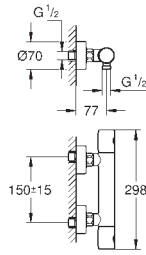

GROHE GROHTHERM 800 COSMOPOLITAN

Ref. no.

Colour

34 765 000

chrome

**Grotherm 800 Cosmopolitan
Shower Safety mixer**

wall mounted

GROHE Long-Life Shine durable sparkling sheen

GROHE MetalGrip ergonomically shaped metal handles

GROHE SafeStop safety button at 38°C

GROHE SafeStop Plus optional temperature limiter at 43°C included

GROHE TurboStat compact cartridge

integrated stop valve

volume handle with **GROHE EcoButton**

ceramic headpart 1/2", 180°

shower bottom outlet 1/2"

built-in non-return valves

dirt strainers

S-unions

GROHE Water Saving - Less water, perfect flow

34 766 000

chrome