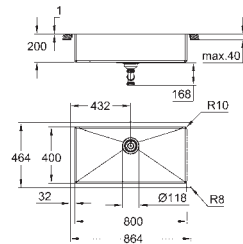

GROHE STAINLESS STEEL SINKS

Ref. no.

Colour

31 580 SD1

stainless steel

K700

Stainless steel sink

model: K700 90-S 86.4/46.4 1.0

mounting type: undermount, top mount or flush mount

material: stainless steel AISI 304 (V2A)

material thickness: 1 mm

GROHE Long-Life Shine finish

finish: satin finish

GROHE Whisper

min. cabinet size: 900 mm

dimensions: 864 x 464 mm

1 bowl: 800 x 400 x 200 mm

outer radius: R11 (undermount)/R3 (topmount), inner bowl radius: R10

GROHE FastFixation installation system

cut-out (undermount): 802 x 402 mm (R11)

cut-out (flush mount): 849 x 449 mm (R3)

cut-out (flush mount): 849 x 449 mm (R3) (top step outer size: -865 x 465 -R8 deep -3.5 mm)

drainer: Ø 3.5" basket strainer waste

accessories included: waste kit, basket strainer waste, mounting set

optional: push to open excenter (40 986 SD0)

amount of fasteners included (top mount): 8

amount of fasteners included (undermount): 8