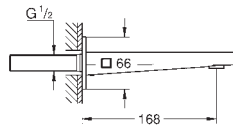

GROHE PLUS

Ref. no.

Colour

13 404 003
13 404 DC3
13 404 AL3

chrome
supersteel
brushed hard graphite

GROHE Plus
Bath spout

wall mounted

GROHE Long-Life Shine durable sparkling sheen
laminar mousseur
male thread 1/2"
projection 168 mm