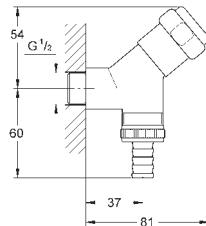

Original WAS connecting valve 1/2"
wall mounted
grease chamber headpart 1/2" for closable hose connection
non-return valve type EB
protected against backflow
GROHE Long-Life Shine finish