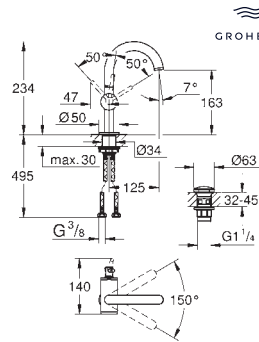

GROHE SPA

GROHE
ATRIO

SPA BATH
FAUCETS

Ref. no.

Colour

- 24 363 000
- 24 363 DC0
- 24 363 GL0
- 24 363 DA0
- 24 363 AL0

- chrome
- supersteel
- cool sunrise
- warm sunset
- brushed hard graphite

Aerio
Single-lever basin mixer 1/2"
M-Size

GROHE SilkMove 28 mm ceramic cartridge with temperature limiter
GROHE Long-Life Shine durable sparkling sheen
GROHE EcoJoy 5.7 l/min laminar mousseur
swivel tubular C-spout with mousseur, stop limiter
Push-open waste set 1 1/4"
flexible connection hoses