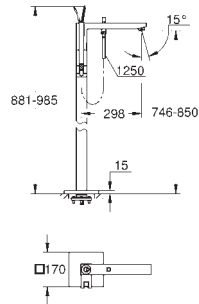

GROHE EUROCUBE JOY

Ref. no.

Colour

23 667 001

chrome

Eurocube Joy

Single-lever bath mixer 1/2", floor mounted

final installation for 45 984, 29 086

GROHE FeatherControl Joystick cartridge

GROHE Long-Life Shine finish

automatic diverter: bath/shower

spout with mousseur

hand shower Euphoria Cube+ 6.6 l/min

Silverflex shower hose 1.250 mm (28 362)

projection 298 mm

integrated non-return valve in shower outlet

with shower holder

protected against backflow

45 984 001