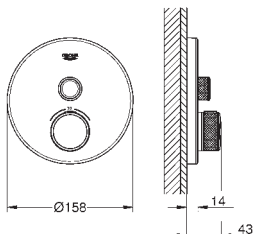

29 150 LS0 moon white

Grotherm SmartControl

Safety mixer for concealed installation with one valve

final installation for GROHE Rapido SmartBox (35 604)

GROHE FastFixation metal wall escutcheon, retroactively 6° adjustable

GROHE Long-Life Shine finish

GROHE SmartControl push for ON-OFF, turn for volume adjustment
exchangeable symbols

GROHE TurboStat compact cartridge

GROHE ProGrip with knurl structure

GROHE SafeStop safety button at 38C

GROHE SafeStop Plus optional temperature limiter at 43°C or 46°C included

built-in non-return valves and dirt strainers

cover plate in moon white acrylic glass

flow performance: outlet A (to external shut-off) = 34 l/min, outlet B/C = 29 l/min

35 604 000
GROHE Rapido SmartBox universal rough-in box for concealed installation