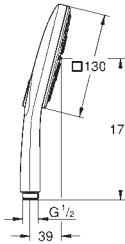

26 582 LS0

moon white

**Rainshower SmartActive 130 Cube
Hand shower 3 sprays**

spray plate moon white
GROHE Rain including DripStop, Jet including DripStop, ActiveMassage
GROHE Water Saving 9.5 l/min flow limiter
GROHE DreamSpray perfect spray pattern
GROHE SmartTip showering spray selection via push of a ring
GROHE Long-Life Shine finish
SpeedClean anti-lime system
Inner WaterGuide for a longer life
universal mounting system, fitting all standard shower hoses