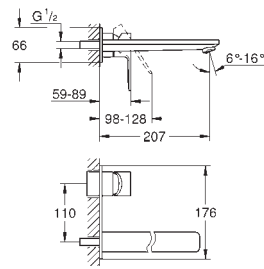

GROHE LINEARE

Ref. no.

Colour

23 444 001
23 444 DC1
23 444 AL1

chrome
supersteel
brushed hard graphite

Lineare
2-hole basin mixer
L-Size
wall mounted
final installation for 23 571
without concealed body
metal rosette
GROHE Long-Life Shine durable sparkling sheen
GROHE Water Saving mousseur 5.7 l/min
GROHE AquaGuide adjustable mousseur
centre distance 110 mm
projection 207 mm

23 571 000