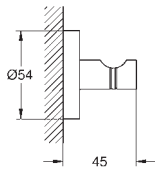

40 364 001	chrome	
	40 364 DC1	supersteel	
	40 364 BE1	polished nickel	
	40 364 EN1	brushed nickel	
	40 364 GL1	cool sunrise	
	40 364 GN1	brushed cool sunrise	
	40 364 DA1	warm sunset	
	40 364 DL1	brushed warm sunset	
	40 364 A01	hard graphite	
	40 364 AL1	brushed hard graphite	
	Essentials Bathrobe hook material: metal concealed fastening GROHE Long-Life Shine durable sparkling sheen