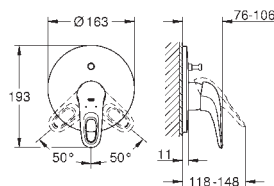

Eurostyle

Single-lever bath mixer

final installation for 33 963 000

without concealed body

loop metal lever

GROHE Long-Life Shine durable sparkling sheen

GROHE FastFixation covered fixation

automatic diverter: bath/shower

escutcheon- and shaft-sealing

metal wall escutcheon

29 099 003

chrome