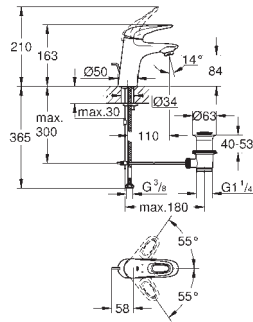

GROHE Long-Life Shine durable sparkling sheen

mousseur

automatic diverter: bath/shower

male thread 1/2"

projection 170 mm

GROHE EUROSTYLE

Ref. no.

Colour