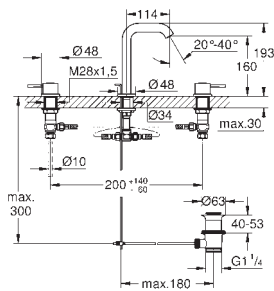

20 296 001 chrome

Essence
3-hole basin mixer 1/2"
M-Size
ceramic headparts 1/2", 90°
GROHE Long-Life Shine durable sparkling sheen
GROHE Water Saving mousseur 5.7 l/min
GROHE AquaGuide adjustable mousseur
pop-up waste set 1 1/4"
flexible connection hoses between spout and side valves