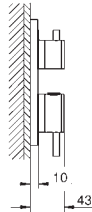

Ref. no.

Colour

24 357 000
24 357 DC0
24 357 GL0
24 357 DA0
24 357 AL0

chrome
supersteel
cool sunrise
warm sunset
brushed hard graphite

Atrio

Safety mixer for 1 outlet with shut off valve

final installation for GROHE Rapido SmartBox (35 604)

GROHE TurboStat compact cartridge

GROHE Long-Life Shine durable sparkling sheen

GROHE FastFixation escutcheon with covered shaft sealing and covered fixing

metal escutcheon, retroactively 6° adjustable

GROHE SafeStop safety button at 38C

GROHE SafeStop Plus optional temperature limiter at 43°C or 46°C included

built-in non-return valves and dirt strainers

ceramic stop valve, 120°

outlet B = 27 l/min, outlet C = 30 l/min

35 604 000

GROHE Rapido SmartBox universal rough-in box for concealed installation