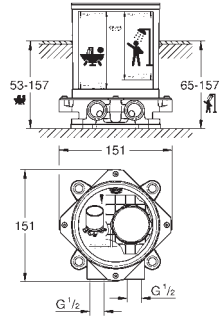

GROHE LINEARE

Ref. no.

Colour

45 984 001

Rough-in set 1/2"

for floor-mounted bath mixers/spouts and shower mixers
installation plate with 360° horizontal and 3° vertical adjustment
installation depth 53-157 mm for bath mixers/spouts,
depth compensation 104 mm
installation depth 65-157 mm for shower mixers, depth compensation 92 mm
two 1/2" female connections (hot/cold supplies)
flushing plug
gasket included
fixing material