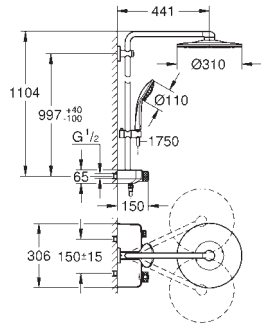

GROHE EUPHORIA SMARTCONTROL SYSTEM

Ref. no.	Colour
26 507 000	chrome
26 507 LS0	moon white
26 507 DC0	supersteel
26 507 GL0	cool sunrise
26 507 GN0	brushed cool sunrise
26 507 DA0	warm sunset
26 507 DL0	brushed warm sunset
26 507 A00	hard graphite
26 507 AL0	brushed hard graphite

Euphoria SmartControl System 310 Duo
Shower system with Safety Mixer for wall mounting
horizontal 450 mm shower arm
upper bracket adjustable for minimal adaption to existing drilling holes
exposed SmartControl Safety Mixer
head shower Rainshower SmartActive 310
2 spray patterns:
GROHE PureRain, ActiveRain
hand shower Euphoria 110 Massage, spray plate white (27 221 001)
adjustable in height with gliding element
Silverflex shower hose 1750 mm (28 388)
GROHE DreamSpray perfect spray pattern
GROHE Long-Life Shine durable sparkling sheen
GROHE CoolTouch no risk of scalding
GROHE TurboStat compact cartridge
GROHE ProGrip with knurl structure
GROHE Water Saving - Less water, perfect flow
GROHE SafeStop at 38°C
GROHE SafeStop Plus optional temperature limiter at 43°C included
GROHE SmartControl push for ON-OFF, turn for volume adjustment
integrated **GROHE EasyReach** shower tray
SpeedClean anti-lime system
Inner WaterGuide for a longer life
TwistStop to prevent hose from twisting
suitable for instantaneous heaters from 18 kW/h
minimum flow rate 7 l/min.