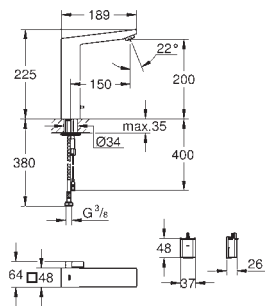

36 441 000

chrome

36 441 DC0

supersteel

36 441 AL0

brushed hard graphite

Eurocube E

Infra-red electronic basin mixer 1/2" with mixing device and adjustable temperature limiter

with infrared sensor for bi-directional communication for monitoring, configuration and service purpose 6V lithium battery, type CR-P2 battery lifetime: approx. 7 years (150 actuations a day)

GROHE Long-Life Shine durable sparkling sheen laminar spray regulator 5.7 l/min flexible connection hoses non-return valve, dirt strainers integrated solenoid valve external battery rapid installation system multistage battery status display 7 pre-set programs: auto flush, thermal disinfection, cleaning mode additional functions and precise settings by remote control 36 407 CE approved type of protection faucet IP 59K