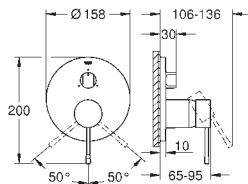

24 169 001	chrome
24 169 DC1	supersteel
24 169 GL1	cool sunrise
24 169 GN1	brushed cool sunrise
24 169 DA1	warm sunset
24 169 DL1	brushed warm sunset
24 169 A01	hard graphite
24 169 AL1	brushed hard graphite

Essence
Single-lever mixer with 3-way diverter
final installation for
GROHE Rapido SmartBox (35 604)
GROHE SilkMove 46 mm ceramic cartridge
GROHE Long-Life Shine durable sparkling sheen
GROHE FastFixation escutcheon with covered shaft sealing and covered fixing metal escutcheon, retroactively 6° adjustable
3-way diverter
outlet A = 27 l/min, outlet B = 27 l/min, outlet C = 27 l/min
without roughing-in-set
replaces Essence single-lever mixer with 3-way diverter 24 092 xx1

35 604 000
GROHE Rapido SmartBox universal rough-in box for concealed installation