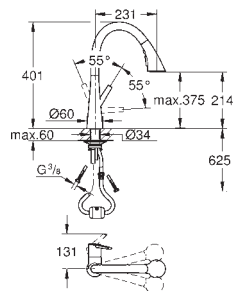

32 294 002
32 294 DC2

chrome
supersteel

Zedra

Single-lever sink mixer 1/2"

GROHE Long-Life Shine durable sparkling sheen

GROHE SilkMove 35 mm ceramic cartridge

GROHE Magnetic Docking guarantees easy retraction and smooth docking