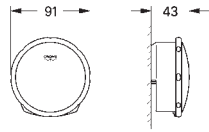

GROHE TALENTOFILL

Ref. no.	Colour
19 952 000	chrome
19 952 DC0	supersteel
19 952 BE0	polished nickel
19 952 EN0	brushed nickel
19 952 GL0	cool sunrise
19 952 GN0	brushed cool sunrise
19 952 DA0	warm sunset
19 952 DL0	brushed warm sunset
19 952 A00	hard graphite
19 952 AL0	brushed hard graphite

Talentofill
Inlet, pop-up and waste-system
set for final installation
escutcheon
waste plug
fixing set
in combination with Talentofill 28 990 / 28 991
GROHE Long-Life Shine durable sparkling sheen