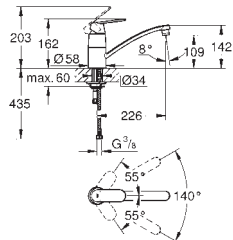

32 842 000

chrome

Eurocosmo

Single-lever sink mixer 1/2"

low spout

GROHE Long-Life Shine finish

GROHE SilkMove 35 mm ceramic cartridge

adjustable flow rate limiter

swivel tubular spout

swivel area 140°

flexible connection hoses

rapid installation system