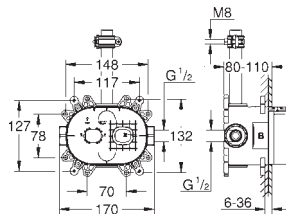

26 475 000

chrome

26 475 DC0

supersteel

26 475 GL0

cool sunrise

26 475 GN0

brushed cool sunrise

26 475 DA0

warm sunset

26 475 DL0

brushed warm sunset

26 475 A00

hard graphite

26 475 AL0

brushed hard graphite