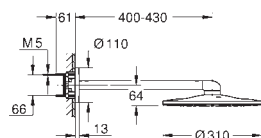

GROHE HEAD SHOWER SETS

Ref. no.

Colour

26 254 000

chrome

Rainshower Duo 360

Head shower set 450 mm, 2 sprays

head shower Rainshower Duo 360, spray plate chrome

2 spray patterns: GROHE PureRain and Trio Massage

horizontal 450 mm shower arm

GROHE DreamSpray perfect spray pattern

GROHE Long-Life Shine durable sparkling sheen

SpeedClean anti-lime system

Inner WaterGuide for a longer life

requires rough-in set 26 264 001 – to be ordered separately

26 264 001

Rainshower 360

Rough-in box for head shower set

inlets and outlets 1/2"

fixing points for back wall

leakproof housing

removable protection cover with installation information

26 475 000

chrome

26 475 DC0

supersteel

26 475 GL0

cool sunrise

26 475 GN0

brushed cool sunrise

26 475 DA0

warm sunset

26 475 DL0

brushed warm sunset

26 475 A00

hard graphite

26 475 AL0

brushed hard graphite

Rainshower SmartActive 310

Head shower set 430 mm, 2 sprays

head shower Rainshower SmartActive 310

2 spray patterns: GROHE PureRain, ActiveRain

horizontal 430 mm shower arm

GROHE DreamSpray perfect spray pattern

GROHE Long-Life Shine durable sparkling sheen

SpeedClean anti-lime system

Inner WaterGuide for a longer life

requires rough-in set 26 483 000 or 26 484 000 - to be ordered separately

26 475 LS0

moon white

ditto, head shower with white spray plate

22 123 KF0

phantom black

Rainshower SmartActive 310

Head shower set 430 mm, 2 sprays

head shower Rainshower SmartActive 310

2 spray patterns:

GROHE PureRain, ActiveRain

horizontal 430 mm shower arm

GROHE DreamSpray perfect spray pattern

GROHE Long-Life Shine finish

SpeedClean anti-lime system

Inner WaterGuide for a longer life

requires rough-in set 26 483 000 or 26 484 000 - to be ordered separately