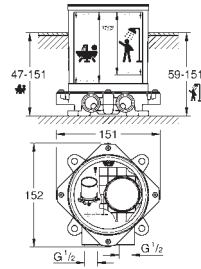

Ref. no.

Colour

29 086 000

Rough-in set 1/2"

for floor-mounted bath spouts and mixers
installation plate with 360° horizontal and 3° vertical adjustment
installation depth 47-151 mm
depth compensation 104 mm
two 1/2" female connections (hot/cold supplies)
flushing plug