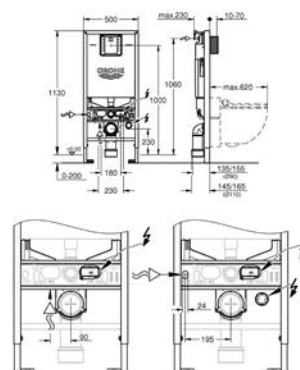

GROHE RAPID SLX

Ref. no.

Colour

39 596 000

Rapid SLX

Element for WC, 1.13 m installation height with integrated socket and shower toilet connection

flushing cistern GDX, 6 l
small revision shaft for small flush plates
for on-the-wall installations or studed walls
powder coated steel frame, self-supporting
for dry-cladding, completely pre-assembled
TÜV approved
2 WC fixing bolts
distance of fixing bolts 180/230 mm
outlet bend Ø 90 mm
depth adjustable
reducer Ø 90/110 mm
inlet and outlet connecting set
flushing cistern GDX, 6 l, containing following features:
adjustment ex factory 6 l and 3 l
pneumatic discharge valve offering 3 modes of operation: dual flush or start/stop or single flush
water supply from right, back or top
low noise (group I acc. to German Noise Specification)
fully insulated against condensation
1/2" water supply connection including integrated angle valve and push fit flexible hose union
no tools required for installation of inspection shaft, for vertical use
including flow manager
prevents overspill in rimless toilets
easy flow regulation via inspection shaft without removing the valves
for on-the-wall installation 38 558 00M needs to be ordered separately
for flush plates 156x197 mm revision shaft 66 791 needs to be ordered

39 603 000

chrome

Rapid SLX

3-in-1 set for WC, 1.13 m installation height

flushing cistern GDX, 6 l
Rapid SLX element for WC (39 596 000) with integrated power socket
Skate Cosmopolitan S flush plate, chrome (37 535 000)
wall brackets (38 558 00M)
including flow manager

39 598 000

Rapid SLX

3-in-1 set for WC, 1.13 m installation height

flushing cistern GDX, 6 l
Rapid SLX element for WC (39 596 000) with integrated power socket
wall brackets (38 558 00M)
WC set for noise protection (37 131 000)
including flow manager