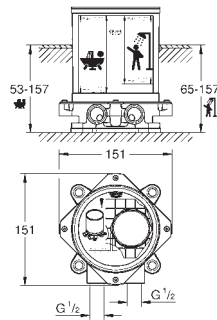

45 984 001

Rough-in set 1/2"

for floor-mounted bath mixers/spouts and shower mixers

installation plate with 360° horizontal and 3° vertical adjustment

installation depth 53-157 mm for bath mixers/spouts,

depth compensation 104 mm

installation depth 65-157 mm for shower mixers, depth compensation 92 mm

two 1/2" female connections (hot/cold supplies)

flushing plug

gasket included

fixing material