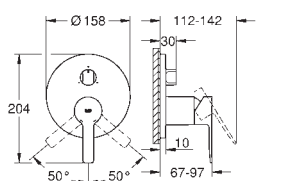

24 095 001	chrome
	24 095 DC1	supersteel
	24 095 AL1	brushed hard graphite
Lineare Single-lever mixer with 3-way diverter final installation for GROHE Rapido SmartBox (35 604) GROHE SilkMove 46 mm ceramic cartridge GROHE Long-Life Shine durable sparkling sheen GROHE FastFixation escutcheon with covered shaft sealing and covered fixing metal escutcheon, retroactively 6° adjustable 3-way diverter outlet A = 27 l/min, outlet B = 27 l/min, outlet C = 27 l/min		
	35 604 000	GROHE Rapido SmartBox universal rough-in box for concealed installation