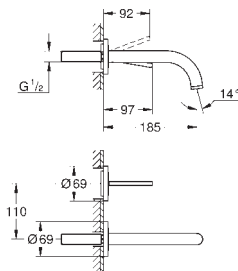

- 29 410 000
- 29 410 DC0
- 29 410 GL0
- 29 410 DA0
- 29 410 AL0

- chrome
- supersteel
- cool sunrise
- warm sunset
- brushed hard graphite

Aerio
Two-hole basin mixer joystick

wall mounted
without concealed body
final installation for 23 429
GROHE FeatherControl Joystick cartridge
GROHE Long-Life Shine durable sparkling sheen
GROHE EcoJoy 5.7 l/min laminar mousseur
centre distance 110 mm
projection 185 mm

- 29 406 000
- 29 406 DC0
- 29 406 GL0
- 29 406 DA0
- 29 406 AL0

- chrome
- supersteel
- cool sunrise
- warm sunset
- brushed hard graphite

ditto, projection 221 mm