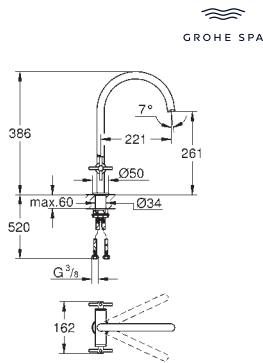

- 30 609 000 chrome
- 30 609 DC0 supersteel
- 30 609 AL0 brushed hard graphite

Aerio

Two handle sink mixer 1/2"

C-spout

GROHE Long-Life Shine durable sparkling sheen

ceramic headparts 1/2", 90°

selectable swivel area: 0° / 150° / 360°

flexible connection hoses

rapid installation system