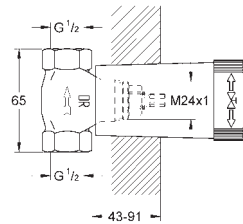

29 032 000

Concealed body

pre-assembled headpart 1/2"
threaded union 1/2"
installation depth infinitely adjustable
43 - 91 mm
DR-brass

26 852 000

26 852 IGO

chrome

chrome/gold

**Grandera Stick
Hand shower 1 spray**

spray pattern: Rain
material: metal
GROHE Water Saving 6.6 l/min flow limiter
GROHE DreamSpray perfect spray pattern
Inner WaterGuide for a longer life
GROHE CoolTouch no risk of scalding
GROHE Long-Life Shine durable sparkling sheen
SpeedClean anti-lime system