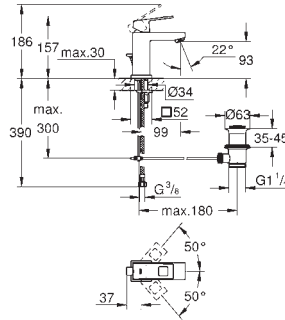

two 1/2" female connections (hot/cold supplies)

flushing plug

GROHE EUROCUBE

Ref. no. Colour

23 137 000 **chrome**
Eurocube
Pillar tap XS-Size
 ceramic headpart
GROHE Long-Life Shine durable sparkling sheen
GROHE Water Saving SpeedClean mousseur 5.7 l/min