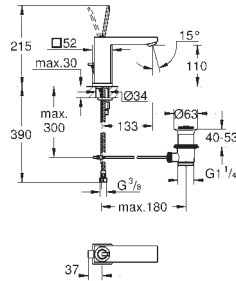

23 657 000

chrome

Eurocube Joy
Single-lever basin mixer 1/2"
M-Size
GROHE FeatherControl Joystick cartridge
GROHE Water Saving SpeedClean mousseur 5.7 l/min
GROHE FastFixation Plus installation system
pop-up waste set 1 1/4"
flexible connection hoses