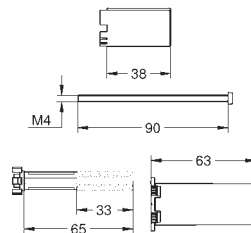

29 032 000

Concealed body

pre-assembled headpart 1/2"
threaded union 1/2"
installation depth infinitely adjustable
43 - 91 mm
DR-brass

14 048 000

Rapido SmartBox

Universal extension set single-lever mixers, 25 mm
fits Grotherm SmartControl and SmartControl Mixer sets
for final installation with up to three functions in combination
with GROHE Rapido SmartBox