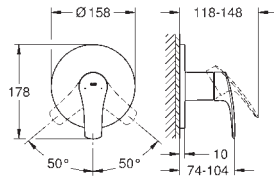

Ref. no.

Colour

24 042 003

chrome

Eurosmart

Single-lever shower mixer

final installation for
GROHE Rapido SmartBox (35 604)

GROHE SilkMove 46 mm ceramic cartridge

GROHE Long-Life Shine durable sparkling sheen

GROHE FastFixation escutcheon with covered shaft sealing and covered fixing metal escutcheon, retroactively 6° adjustable
outlet B or C = 30 l/min
without roughing-in-set

35 604 000

GROHE Rapido SmartBox universal rough-in box for concealed installation

24 043 003

chrome