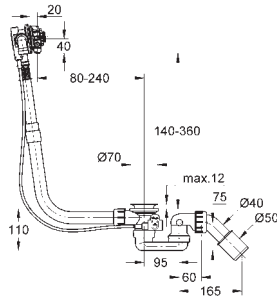

GROHE TALENTOFILL

Ref. no.	Colour
19 952 000	chrome
19 952 DC0	supersteel
19 952 BE0	polished nickel
19 952 EN0	brushed nickel
19 952 GL0	cool sunrise
19 952 GN0	brushed cool sunrise
19 952 DA0	warm sunset
19 952 DL0	brushed warm sunset
19 952 A00	hard graphite
19 952 AL0	brushed hard graphite

Talentofill
Inlet, pop-up and waste-system
set for final installation
escutcheon
waste plug
fixing set
in combination with Talentofill 28 990 / 28 991
GROHE Long-Life Shine durable sparkling sheen

28 990 000	supersteel
28 990 DC0	polished nickel
28 990 BE0	brushed nickel
28 990 EN0	brushed nickel
28 990 GL0	cool sunrise
28 990 GN0	brushed cool sunrise
28 990 DA0	warm sunset
28 990 DL0	brushed warm sunset
28 990 A00	hard graphite
28 990 AL0	brushed hard graphite

Talentofill
Inlet, pop-up and waste-system
for normal bath tubs
without finishing trim set
with bottle trap and 45°-outlet-bend
plug included