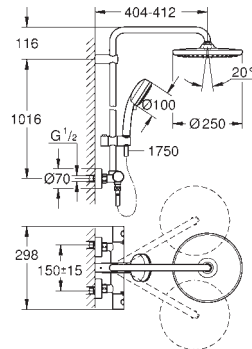

GROHE TEMPESTA SYSTEM

Ref. no.

Colour

26 670 000

chrome

Tempesta Cosmopolitan System 250 Shower system with Safety Mixer for wall mounting

horizontal swivable 390 mm shower arm
exposed Safety Mixer with Aquadimmer function
head shower Tempesta 250 (26 666)
spray pattern: Rain
head shower with white rear cover
with ball joint
GROHE Water Saving 9.5 l/min flow limiter
hand shower Tempesta Cosmopolitan 100 (27 571)
GROHE Water Saving 5.7 l/min. flow limiter
adjustable in height with gliding element
Rotaflex shower hose 1750 mm 1/2" x 1/2" (28 410)
GROHE TurboStat compact cartridge
GROHE SafeStop safety button at 38C
GROHE SafeStop Plus optional temperature limiter at 43°C included
GROHE DreamSpray perfect spray pattern
GROHE Long-Life Shine durable sparkling sheen
SpeedClean anti-lime system
Inner WaterGuide for a longer life
TwistStop to prevent hose from twisting
minimum flow rate 7 l/min.
optional upgrade: **GROHE EasyReach** tray (26 362)