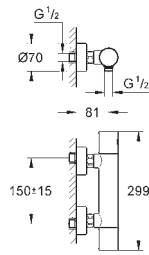

GROHE GROHTHERM 1000 COSMOPOLITAN

Ref. no.

Colour

THERMOSTATS

34 430 000

chrome

Grohtherm 1000 Cosmopolitan
Thermostat shower mixer 3/4"

GROHE Long-Life Shine durable sparkling sheen

GROHE SafeStop safety button at 38°C

GROHE SafeStop Plus optional temperature limiter at 43°C included

GROHE TurboStat compact cartridge

integrated stop valve

shower bottom outlet 1/2"

built-in non-return valves

dirt strainers

S-unions

recommended flow pressure 0.5 - 5.0 bar

max. pressure differential 5:1

34 065 DC2

supersteel

34 065 GN2

brushed cool sunrise

34 065 A02

hard graphite

34 065 AL2

brushed hard graphite

Grohtherm 1000 Cosmopolitan M

Shower Safety mixer

wall mounted

GROHE Long-Life Shine finish

GROHE MetalGrip ergonomically shaped metal handles

GROHE SafeStop safety button at 38°C

GROHE SafeStop Plus optional temperature limiter at 43°C included

GROHE TurboStat compact cartridge

integrated stop valve

volume handle with **GROHE EcoButton**

ceramic headpart 1/2", 180°

shower bottom outlet 1/2"

built-in non-return valves

dirt strainers

protected against backflow

S-unions

metal rosette

GROHE Water Saving - Less water, perfect flow