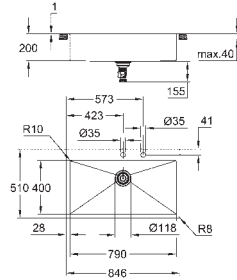

GROHE STAINLESS STEEL SINKS

Ref. no.

Colour

31 584 SD1

stainless steel

K800

Stainless steel sink

model: K800 90-S 84.6/51 1.0

mounting type: top mount or flush mount

material: stainless steel AISI 304 (V2A)

material thickness: 1 mm

GROHE Long-Life Shine finish

finish: satin finish

GROHE Whisper

min. cabinet size: 900 mm

dimensions: 846 x 510 mm

1 bowl: 790 x 400 x 200 mm

outer radius: R3, inner bowl radius: R10

GROHE FastFixation installation system

cut-out (top mount): 831 x 495 mm (R3)

cut-out (flush mount): 831 x 495 mm (R3) (top step outer size: -847 x 511 -R8

deep -3.5 mm)

waste: Ø 3.5" waste strainer with automatic waste fitting

accessories included: automatic waste fitting with rotary handle, waste kit, basket

strainer waste, mounting set

optional: push to open excenter (40 986 SD0)

amount of fasteners included (top mount): 10

31 585 SD1

stainless steel