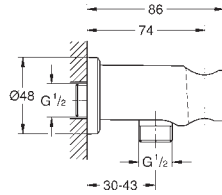

GROHE SPA

GROHE SPA SHOWER ACCESSORIES

Ref. no.

Colour

26 658 000

chrome

Rainshower

Shower outlet elbow 1/2" with holder

with round escutcheon

Ø 48 mm

male thread 1/2"

metal body

protected against backflow

GROHE Long-Life Shine durable sparkling sheen