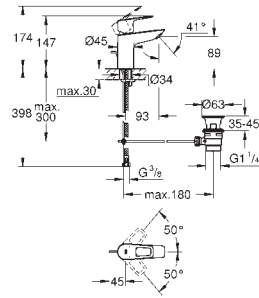

GROHE BAULOOP

Ref. no.

Colour

23 335 001

chrome

BauLoop
Single-lever basin mixer 1/2"
S-Size
GROHE Long-Life 28 mm ceramic cartridge
with temperature limiter
GROHE Long-Life Shine durable sparkling sheen
Lead and Nickel Free Inner Water Ways
GROHE Water Saving mousseur 5.7 l/min
rapid installation system
plastic pop-up waste set 1 1/4"
flexible connection hoses