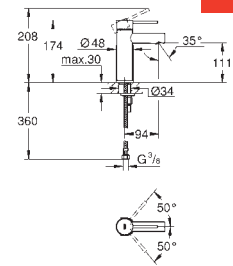

34 813 001

chrome

Essence
Single-lever basin mixer 1/2"
S-Size
GROHE SilkMove 28 mm ceramic cartridge with temperature limiter
GROHE Long-Life Shine durable sparkling sheen
GROHE Water Saving mousseur 5.7 l/min
GROHE FastFixation Plus installation system
smooth body
flexible connection hoses
replaces Essence basin mixer 34 294 001