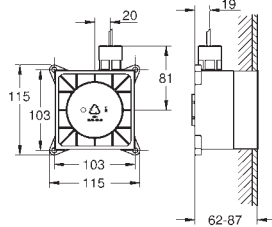

**Rainshower F-digital Deluxe
Rough-in set sound set**

for use with double sound modules (36 473 000)
- 2 rough-in sets (115 x 115 x 62-87 mm)
- 2 cable extensions (5 m each)
- 1 Y-piece

36 472 000

chrome