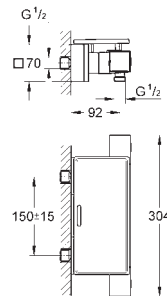

GROHE Water Saving - Less water, perfect flow

GROHE GROHTHERM CUBE

Ref. no.

Colour

34 491 000

chrome

Grohtherm Cube
Shower Safety mixer
 wall mounted
GROHE Long-Life Shine durable sparkling sheen
GROHE SafeStop safety button at 38C
GROHE SafeStop Plus optional temperature limiter at 43°C included
GROHE TurboStat compact cartridge
 integrated stop valve
 volume handle with **GROHE EcoButton**
 Carborundum ceramic headpart 1/2", 180°
 shower bottom outlet 1/2"
 built-in non-return valves, dirt strainers
 covered S-unions
GROHE EasyReach shower tray (18 700), removable for easy cleaning
GROHE Water Saving - Less water, perfect flow