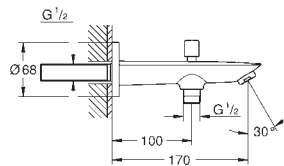

BauCosmopolitan

Bath spout with diverter

wall mounted

GROHE Long-Life Shine durable sparkling sheen

mousseur

non-return valve

automatic diverter: bath/shower

female thread 1/2"