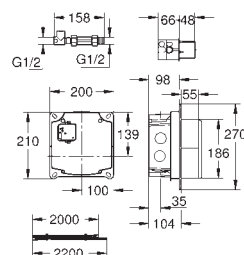

36 264 001

Concealed mounting box

wall installation for installation with pre-mixed or cold water suitable for IR-sets for final installation connection housing for power supply suitable for 36 447 000, 36 442 000