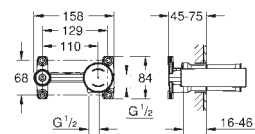

GROHE Water Saving mousseur 5.7 l/min

GROHE AquaGuide adjustable mousseur

centre distance 110 mm

projection 230 mm

replaces 19 967 001

replaces Essence two-hole basin mixer 19 967 xx1

23 571 000

Single-lever mixer 1/2", universal concealed body
for 2-hole basin mixers
wall installation