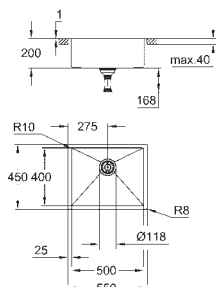

K700

Stainless steel sink

model: K700 60-S 55/45 1.0

mounting type: undermount, top mount or flush mount

material: stainless steel AISI 304 (V2A)

material thickness: 1 mm

GROHE Long-Life Shine finish

finish: satin finish

GROHE Whisper

min. cabinet size: 600 mm

dimensions: 550 x 450 mm

1 bowl: 500 x 400 x 200 mm

outer radius: R11 (undermount)/R3 (topmount), inner bowl radius: R10

GROHE FastFixation installation system

cut-out (undermount): 502 x 402 mm (R11)

cut-out (top mount): 535 x 435 mm

cut-out (flush mount): 535 x 435 mm (R3)(top step outer size: -551 x 451 -R8 deep

-3.5 mm)

drainer: Ø 3.5" basket strainer waste

accessories included: waste kit, basket strainer waste, mounting set

optional: push to open excenter (40 986 SD0)

amount of fasteners included (top mount): 8

amount of fasteners included (undermount): 8