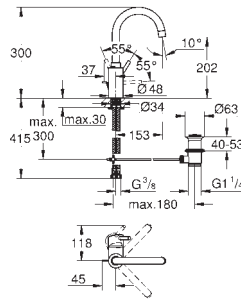

32 629 002

chrome

Concetto
Single-lever basin mixer 1/2"
L-Size
GROHE SilkMove 35 mm ceramic cartridge
adjustable flow rate limiter
GROHE Long-Life Shine durable sparkling sheen
Lead and Nickel Free Inner Water Ways
GROHE FastFixation installation system
swivel tubular spout
with stop restriction
pop-up waste set 1 1/4"
flexible connection hoses