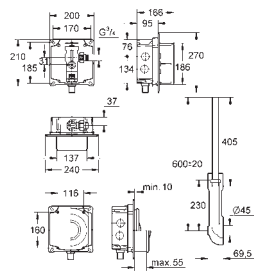

37 048 000

Flush valve for WC
concealed installation with 37048000
(3/4")
with **connection** to solenoid valve
stop valve
6 - 9 l adjustable
flow pressure range from 1.2 - 5.0 bar
with flow rate adjustment
2 m connecting cable
box for concealed installation with
flush elbow
concealed flush pipe
without electronic actuation

37 102 SH0

alpine white

Inlet set
connecting pipe from flush pipe of
concealed flush valve 6 to 9l and
concealed flushing cistern
to **pedestal WC**
connector
escutcheon