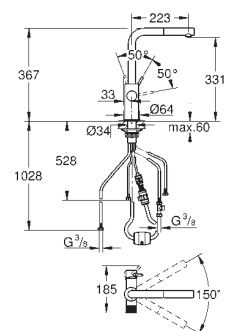

GROHE Blue Pure Minta

Filter faucet with pull-out mousseur

consisting of:

GROHE Blue single-lever sink mixer with filter function

single hole installation

L-spout

pull out mousseur spout

separate handle for filtered water

GROHE SilkMove 28 mm ceramic cartridge

swivel tubular spout

swivel area 360°

separate inner water ways for filtered and non-filtered water

flexible connection hoses