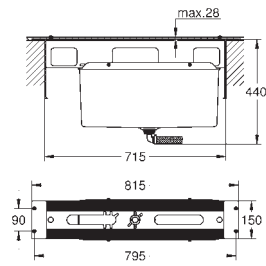

GROHE EUROSTYLE COSMOPOLITAN

Ref. no.

Colour

29 037 000

**4/5-hole bath/shower combination (optional)
base frame for installation**

drainage box with integrated outlet for splash water
caps to cover screw fixations always come in chrome color

45 388 000

Supporting legs for baseframe