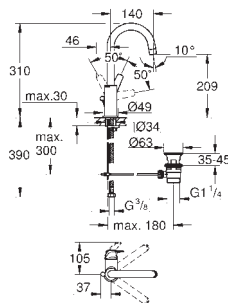

23 753 000

chrome

BauFlow
Single-lever basin mixer 1/2"
L-Size
GROHE Long-Life 28 mm ceramic cartridge
GROHE Long-Life Shine durable sparkling sheen
GROHE Water Saving mousseur 5.7 l/min
rapid installation system
swivel tubular spout
plastic pop-up waste set 1 1/4"
flexible connection hoses