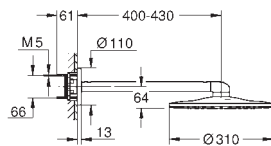

26 475 DA0

warm sunset

26 475 DL0

brushed warm sunset

26 475 A00

hard graphite

26 475 AL0

brushed hard graphite