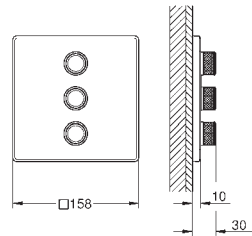

Grotherm SmartControl
Triple volume control trim
final installation for GROHE Rapido SmartBox 35 600/35 604/35 601
GROHE FastFixation metal wall escutcheon, retroactively 6° adjustable
GROHE Long-Life Shine durable sparkling sheen
GROHE SmartControl push for ON-OFF, turn for volume adjustment
exchangeable symbols
GROHE ProGrip with knurl structure
multiple outlets can be run simultaneously
flow performance: outlet D = 28 l/min, outlet E = 28 l/min, outlet A = 28 l/min,
outlet D+E+A = 65 l/min

35 604 000
GROHE Rapido SmartBox universal rough-in box for concealed installation

- 29 153 LS0 moon white