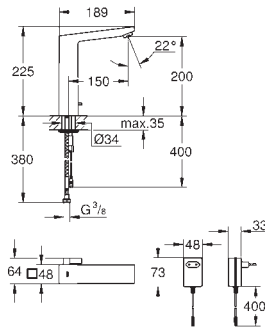

GROHE EUROCUBE E

Ref. no.

Colour

36 440 000

chrome

Eurocube E

Infra-red electronic basin mixer 1/2" with mixing device and adjustable temperature limiter

with infrared sensor for bi-directional communication for monitoring, configuration and service purpose with plug transformer 100-230 V AC, 50-60 Hz, 6 V DC

GROHE Long-Life Shine durable sparkling sheen laminar spray regulator 5.7 l/min flexible connection hoses non-return valve, dirt strainers integrated solenoid valve rapid installation system 7 pre-set programs: auto flush, thermal disinfection, cleaning mode additional functions and precise settings by remote control 36 407 CE approved, type of protection faucet IP 59K