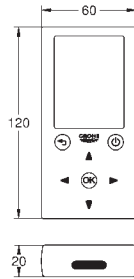

Remote control

for all GROHE one eye infra-red products as of 06/2015
monitoring

consumption and usage data
thermal disinfection cycles
auto flush cycles

configuration

cleaning mode on/off
thermal disinfection
detection range
shut off delay
auto flush

service

send and save profile
reset to factory or user settings
service details, demo mode
3 x 1.5 V DC (AAA) battery supply

39 368 000