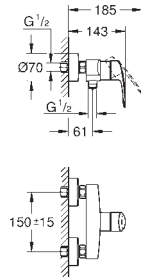

33 555 003 **chrome**

Eurosmart
Single-lever shower mixer 1/2"
wall mounted
GROHE SilkMove 35 mm ceramic cartridge
adjustable flow rate limiter
with temperature limiter
GROHE Long-Life Shine durable sparkling sheen
shower bottom outlet with integrated non return-valve
S-unions
metal wall escutcheons
protected against backflow