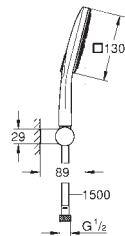

26 588 LS0

moon white

Rainshower SmartActive 130 Cube

Wall holder set 3 sprays

hand shower Rainshower SmartActive 130 Cube (26 582)

spray plate moon white

wall shower holder, adjustable (27 055)

Silverflex shower hose 1500 mm 1/2" x 1/2" (28 364)