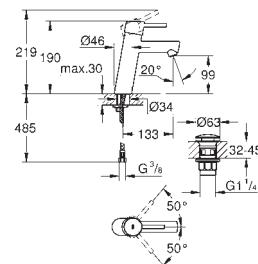

23 932 001

chrome

Concetto
Single-lever basin mixer 1/2"
M-Size
GROHE SilkMove 28 mm ceramic cartridge
temperature limiter
GROHE Long-Life Shine durable sparkling sheen
GROHE Water Saving SpeedClean mousseur 5.7 l/min
GROHE FastFixation installation system
smooth body with push-open pop-up waste set 1 1/4"
flexible connection hoses