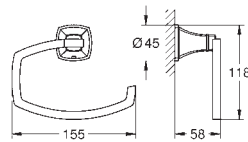

Grandera
Toilet paper holder
without cover
material: metal
concealed fastening
GROHE Long-Life Shine durable sparkling sheen

40 946 000
40 946 IGO

chrome
chrome/gold