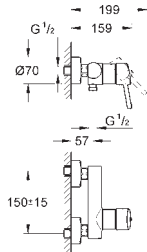

Concetto
Single-lever shower mixer 1/2"
wall mounted
GROHE SilkMove 46 mm ceramic cartridge
GROHE Long-Life Shine durable sparkling sheen
adjustable flow rate limiter
shower bottom outlet with integrated non return-valve
S-unions
protected against backflow

32 211 001 chrome