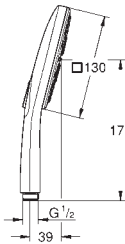

26 582 000

chrome

26 582 DC0

supersteel

26 582 GN0

brushed cool sunrise

26 582 DL0

brushed warm sunset

26 582 A00

hard graphite

26 582 AL0

brushed hard graphite

**Rainshower SmartActive 130 Cube
Hand shower 3 sprays**

spray plate chrome
GROHE Rain including DripStop, Jet including DripStop, ActiveMassage
GROHE Water Saving 9.5 l/min flow limiter
GROHE DreamSpray perfect spray pattern
GROHE SmartTip showering spray selection via push of a ring
GROHE Long-Life Shine durable sparkling sheen
SpeedClean anti-lime system
Inner WaterGuide for a longer life
universal mounting system, fitting all standard shower hoses