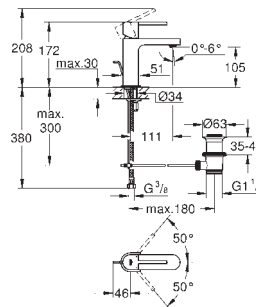

32 612 003
32 612 DC3
32 612 AL3

chrome
supersteel
brushed hard graphite

GROHE Plus
Single-lever basin mixer 1/2"
S-Size
GROHE SilkMove 28 mm ceramic cartridge
with temperature limiter
GROHE Long-Life Shine durable sparkling sheen
GROHE Water Saving SpeedClean mousseur 5.7 l/min
GROHE AquaGuide adjustable mousseur
GROHE FastFixation Plus installation system
pop-up waste set 1 1/4"
flexible connection hoses