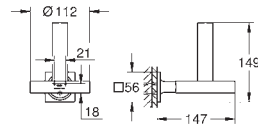

GROHE SPA

GROHE
ALLURE

SPA BATH
FAUCETS

Ref. no.

Colour

40 956 001
40 956 GN1
40 956 DL1
40 956 A01

chrome
brushed cool sunrise
brushed warm sunset
hard graphite

Allure
Spare toilet paper holder

without cover
material: metal
concealed fastening
GROHE Long-Life Shine durable sparkling sheen