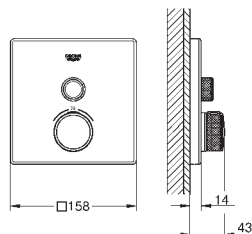

Grotherm SmartControl
Safety mixer for concealed installation with one valve
final installation for GROHE Rapido SmartBox (35 604)
GROHE FastFixation metal wall escutcheon, retroactively 6° adjustable
GROHE Long-Life Shine finish
GROHE SmartControl push for ON-OFF, turn for volume adjustment
exchangeable symbols
GROHE TurboStat compact cartridge
GROHE ProGrip with knurl structure
GROHE SafeStop safety button at 38C
GROHE SafeStop Plus optional temperature limiter at 43°C or 46°C included
built-in non-return valves and dirt strainers
cover plate in moon white acrylic glass
flow performance: outlet A (to external shut-off) = 34 l/min, outlet B/C = 29 l/min

35 604 000
GROHE Rapido SmartBox universal rough-in box for concealed installation