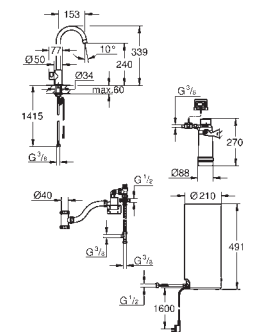

30 080 001 chrome

GROHE Red Mono
Pillar tap and L size boiler
GROHE Red Mono pillar tap
C-spout

GROHE ChildLock push buttons for boiling water
TÜV certified triple electronic safeguards against accidental activation of boiling water

GROHE Long-Life Shine durable sparkling sheen
GROHE SilkMove 28 mm ceramic cartridge

insulated tubular spout, swivel area 150°
GROHE Red boiler L size
5.5 liter 100° C boiling water, 7 liter total capacity
required inlet pressure: 1-7 bar
with flexible connection hose and outlet for boiling water
CE approved

power supply 230 V 50 Hz
power consumption 2100 W, standby power consumption 15 W
energy efficiency class A
GROHE Blue S-Size filter starter set
for protection of the boiler from limescale
capacity 600 l at 20° dKH, flow rate measuring unit