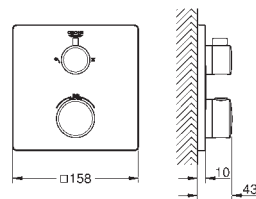

Grotherm
Safety shower mixer for 2 outlets with integrated shut off/diverter valve
final installation for GROHE Rapido SmartBox (35 604)
GROHE TurboStat compact cartridge
GROHE Long-Life Shine durable sparkling sheen
GROHE FastFixation escutcheon with covered shaft sealing and covered fixing metal escutcheon, retroactively 6° adjustable
printed head and hand shower symbol
GROHE SafeStop safety button at 38C
GROHE SafeStop Plus optional temperature limiter at 43°C or 46°C included
GROHE AquaDimmer, integrated shut off/diverter valve
outlet B = 27 l/min, outlet C = 30 l/min

35 604 000
GROHE Rapido SmartBox universal rough-in box for concealed installation

24 080 000 chrome