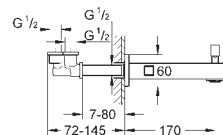

13 304 000

chrome

Bath spout

wall mounted

GROHE Long-Life Shine durable sparkling sheen

mousseur

automatic diverter: bath/shower

with concealed connection piece

male thread 1/2"

projection 170 mm