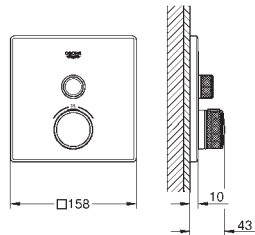

Grotherm SmartControl

Safety mixer for concealed installation with one valve

final installation for GROHE Rapido SmartBox (35 604)
GROHE FastFixation metal wall escutcheon, retroactively 6° adjustable
GROHE Long-Life Shine durable sparkling sheen
GROHE SmartControl push for ON-OFF, turn for volume adjustment
exchangeable symbols
GROHE TurboStat compact cartridge
GROHE ProGrip with knurl structure
GROHE SafeStop safety button at 38C
GROHE SafeStop Plus optional temperature limiter at 43°C or 46°C included
built-in non-return valves and dirt strainers
flow performance: outlet A (to external shut-off) = 34 l/min, outlet B/C = 29 l/min

35 604 000

GROHE Rapido SmartBox universal rough-in box for concealed installation

29 124 000

chrome

29 124 DC0

supersteel

29 124 GN0

brushed cool sunrise

29 124 DL0

brushed warm sunset

29 124 A00

hard graphite