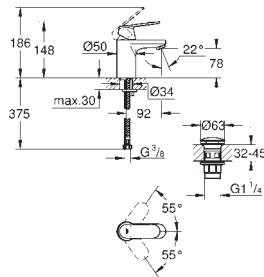

23 925 000 chrome

Eurocosmo
Single-lever basin mixer 1/2"
S-Size
GROHE SilkMove 35 mm ceramic cartridge
adjustable flow rate limiter
GROHE Long-Life Shine durable sparkling sheen
GROHE FastFixation installation system
GROHE Water Saving mousseur 5.7 l/min
smooth body with push-open pop-up waste set 1 1/4"
flexible connection hoses