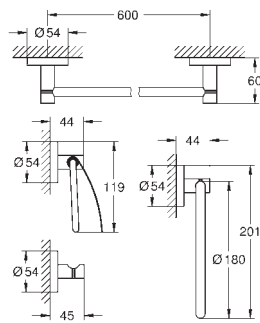

GROHE ESSENTIALS

	Ref. no.	Colour
	40 776 001 40 776 DC1	chrome supersteel
	Essentials Master bathroom accessories set 4-in-1 material: metal towel ring (40 365 001) robe hook (40 364 001) toilet paper holder (40 367 001) towel rail, 600 mm (40 366 001) concealed fastening GROHE Long-Life Shine durable sparkling sheen	
	40 344 001	chrome
	Essentials Master bathroom accessories set 5-in-1 material: glass / metal towel ring (40 365 001) towel rail, 600 mm (40 366 001) robe hook (40 364 001) paper holder with cover (40 367 001) soap dish with holder (40 444 001) concealed fastening GROHE Long-Life Shine durable sparkling sheen colour DC available until 31 march 2023