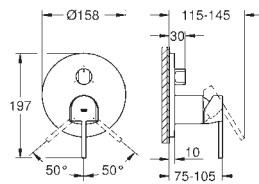

- 24 093 003 **chrome**
- 24 093 DC3 **supersteel**
- 24 093 AL3 **brushed hard graphite**

GROHE Plus
Single-lever mixer with 3-way diverter
final installation for
GROHE Rapido SmartBox (35 604)
GROHE SilkMove 46 mm ceramic cartridge
GROHE Long-Life Shine durable sparkling sheen
GROHE FastFixation escutcheon with covered shaft sealing and covered fixing metal escutcheon, retroactively 6° adjustable
3-way diverter
outlet A = 27 l/min, outlet B = 27 l/min, outlet C = 27 l/min

35 604 000
GROHE Rapido SmartBox universal rough-in box for concealed installation