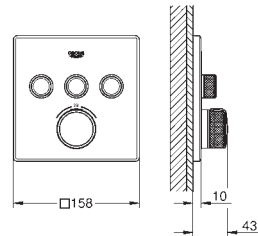

Grohtherm SmartControl
Safety mixer for concealed installation with 3 valves
final installation for GROHE Rapido SmartBox (35 604)
GROHE FastFixation metal wall escutcheon, retroactively 6° adjustable
GROHE Long-Life Shine durable sparkling sheen
GROHE SmartControl push for ON-OFF, turn for volume adjustment exchangeable symbols
GROHE TurboStat compact cartridge
GROHE ProGrip with knurl structure
GROHE SafeStop safety button at 38C
GROHE SafeStop Plus optional temperature limiter at 43°C or 46°C included
built-in non-return valves and dirt strainers
multiple outlets can be run simultaneously
flow performance: outlet A = 23 l/min, outlet B = 27 l/min, outlet C = 23 l/min, outlet A + B = 33 l/min, outlet A + B + C = 36 l/min

35 604 000
GROHE Rapido SmartBox universal rough-in box for concealed installation

29 127 000 chrome
29 127 DC0 supersteel
29 127 A00 hard graphite
29 127 AL0 brushed hard graphite
29 127 DL0 brushed warm sunset
29 127 GN0 brushed cool sunrise