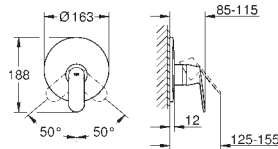

Eurocosmo

Single-lever shower mixer

final installation for 33 964 000

without concealed body

GROHE Long-Life Shine durable sparkling sheen

escutcheon- and shaft-sealing

wall escutcheon

covered fixing

32 880 000

chrome