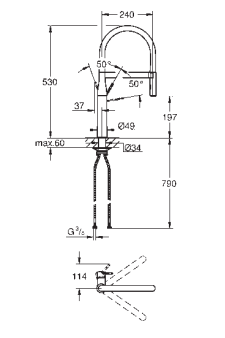

30 503 KF0

phantom black

Essence
Single-lever sink mixer 1/2"
GROHE Long-Life Shine finish
GROHE SilkMove 28 mm ceramic cartridge with integrated temperature limiter
professional spray
with flexible, hygienic GROHFlexx kitchen Santoprene hose
diverter: laminar spray/SpeedClean shower jet
automatic return to laminar spray
metal spray
GROHE Magnetic Docking guarantees easy retraction and smooth docking
swivel spout, swivel area 360°
protected against backflow
flexible connection hoses, metal fixation set