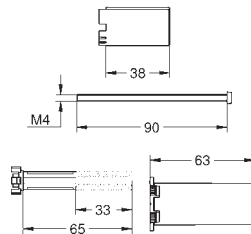

14 048 000

Rapido SmartBox
Universal extension set single-lever mixers, 25 mm
fits Grotherm SmartControl and SmartControl Mixer sets
for final installation with up to three functions in combination
with GROHE Rapido SmartBox