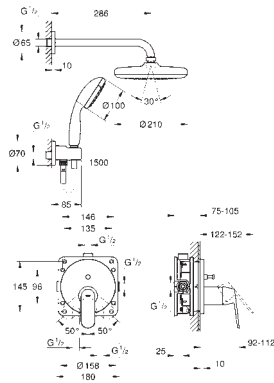

Eurocosmo

Perfect shower set with Tempesta 210

Eurocosmo set for final installation with diverter bath / shower (24 045)

GROHE Rapido SmartBox universal rough-in box, 1/2" (35 600)

head shower Tempesta 210 9.5 l/min (26 410)

Shower arm Rainshower 286 mm (28 576)

hand shower Tempesta 100 II 9.5 l/min (27 597)

shower outlet elbow (28 628)

Rotaflex shower hose 1500 mm 1/2" x 1/2" (28 409)

19 383 000

chrome