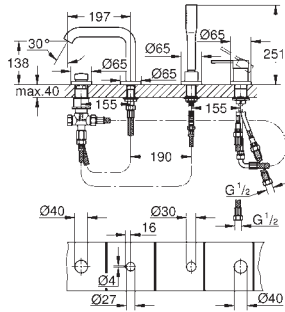

Ref. no.

Colour

- 25 251 001 **chrome**
- 25 251 DC1 **supersteel**
- 25 251 GL1 **cool sunrise**
- 25 251 GN1 **brushed cool sunrise**
- 25 251 DA1 **warm sunset**
- 25 251 DL1 **brushed warm sunset**
- 25 251 A01 **hard graphite**
- 25 251 AL1 **brushed hard graphite**

Essence

4-hole bath combination

- GROHE SilkMove 35 mm ceramic cartridge with temperature limiter
- GROHE Long-Life Shine durable sparkling sheen
- pre-assembled spout fixing
- single lever mixer operating element
- bath inlet with mousseur
- diverter bath/shower
- for chrome: hand shower 27 806, for other colours: hand shower 26 465
- metal shower hose 2000 mm (always chrome for any colour of the set)
- flexible connection hoses
- connection for shower hose
- protected against backflow
- for use with 29 037
- replaces Essence four-hole bath combination 19 578 xx1

19 976 001

chrome