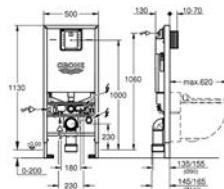

GROHE SENSIA ARENA

Ref. no.

Colour

39 354 SH1

alpine white

GROHE Sensia Arena

Smart Toilet for concealed flushing cisterns, wall-hung

GROHE Hygiene Clean: with antibacterial glazing **HyperClean** (SIAA Kokin Japanese standard compliant) and non-stick coating **AquaCeramic**

GROHE Power Flush: rimless wash down with GROHE **Triple Vortex** flushing

GROHE Skin Clean:

2 adjustable spray arms (1 for standard spray, 1 for lady spray)
separate water way for lady spray
oscillating spray (automatic forward and reverse motion of the spray)
pulsating spray for massage

adjustable spray intensity

automatic pre- and post-rinsing of spray nozzle with fresh water

integrated instant heater provides unlimited warm water

adjustable temperature

warm air dryer with adjustable temperature

PlasmaCluster function - ion technology

descaling function

Duroplast WC seat and lid with automatic opening/close function

infra-red user detection

inside bowl night light

hidden water supply and power supply connections

smart phone app for iOS and Android

manual remote controller with wall-mounted holder

active carbon filter for odour absorption

water supply connection set for concealed cistern

nominal voltage 220-240 V AC, main frequency 50-60 Hz

type of protection IPX4, complies with EN 1717, CE approved

39 596 000

Rapid SLX

Element for WC, 1.13 m installation height with integrated socket and shower toilet connection

flushing cistern GDX, 6 l

small revision shaft for small flush plates

for on-the-wall installations or studded walls

powder coated steel frame, self-supporting

for dry-cladding, completely pre-assembled

TUV approved

2 WC fixing bolts

distance of fixing bolts 180/230 mm

outlet bend Ø 90 mm

depth adjustable

reducer Ø 90/110 mm

inlet and outlet connecting set