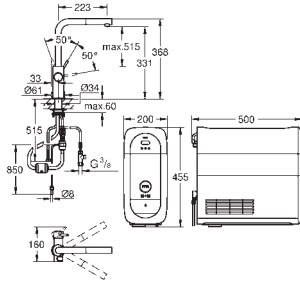

GROHE BLUE HOME

Ref. no.

Colour

31 539 000
31 539 DC0

chrome
supersteel

GROHE Blue Home

L-spout starter kit with pull-out mousseur

GROHE Blue Home single-lever sink mixer with filter function push buttons for 3 types of filtered and chilled table water still, medium, sparkling

GROHE Long-Life Shine finish

GROHE SilkMove 28 mm ceramic cartridge

pull out mousseur spout

swivel tubular spout, swivel area 360°

separate inner water ways for filtered and non-filtered water

flexible connection hoses

GROHE Blue Home cooler

delivers 3 liters of chilled sparkling water per hour

180 Watt cooling unit, 230 V, 50 Hz

type of protection IP 21, CE approved

requires ventilation holes in the bottom of the kitchen cabinet

software set-up, monitoring of filter and CO₂ capacity via GROHE Ondus app

GROHE Blue filter S-Size, filter head with flexible water hardness adjustment

GROHE Blue 425 g CO₂ bottle

System requirements Apple

iPhone with iOS 12.0 or higher

System requirements Android

smart phone with Android 6.0 or higher

Mobile devices and GROHE Watersystems App*** are not included in delivery and have to be ordered separately via an authorised Apple store/store/iTunes or Google Play store.

* The Bluetooth word mark and logos are registered trademarks owned by Bluetooth SIG, Inc. and any use of such marks by Grohe AG is under license. Other trademarks and trade names are those of their respective owners.

** Apple, the Apple logo, iPod, iPod Touch, iPhone and iTunes are trademarks of Apple Inc., registered in the U.S. and other countries. Apple is not responsible for the function of this device or its compliance with safety and regulatory standards.

*** Available for free via iTunes app or Google Play store.

This product includes an article which is declared as a hazardous substance.

Find more information in the safety data sheet. You can download the safety data at: www.grohe.com/safety-data-sheets/

KITCHEN
FITTINGS