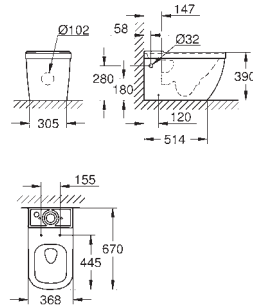

GROHE EURO CERAMIC

Ref. no.

Colour

39 338 000
39 338 00H

alpine white
alpine white

Euro Ceramic
Floor standing WC for close coupled combination
close coupled
universal trap for horizontal and vertical outlet
GROHE Triple Vortex flushing technology
wash down
rimless
flush volume 3/5 l
including fixation set
cistern to be ordered separately
sanitary ware
fully skirted with invisible fixation
optional: **GROHE PureGuard** anti-scale coating and anti-bacterial glazing (00H)
compatible with seat and cover 39 330 001 (soft close) or 39 331 001 (standard)