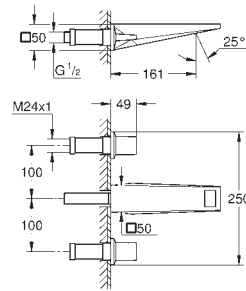

GROHE SPA

GROHE ALLURE BRILLIANT

Ref. no.

Colour

20 628 000
20 628 DC0
20 628 AL0

chrome
supersteel
brushed hard graphite

Allure Brilliant
3-hole basin mixer 1/2"
S-Size

wall mounted
without concealed body
final installation for 29 025

headparts 1/2" - 90°
GROHE Long-Life Shine durable sparkling sheen
GROHE Water Saving 5.0 l/min. flow limiter
spout with integrated mousseur
centre distance 200 mm
projection 161 mm

20 629 000
20 629 DC0
20 629 AL0

chrome
supersteel
brushed hard graphite

ditto, projection 210 mm

29 025 002