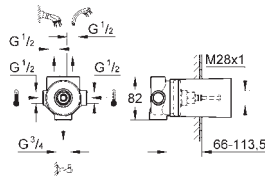

5-way diverter

concealed body
wall installation
with ceramic sealing disks
connection cold and hot 1/2"
2 outlets 1/2"
1 bath outlet 3/4"
installation depth infinitely adjustable
66 - 113 mm
DR-brass