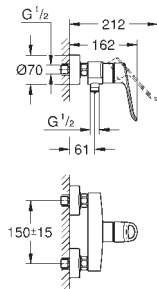

smooth body with push-open pop-up waste set 1 1/4"

flexible connection hoses

GROHE EUROSMART CARE

Ref. no. Colour

25 241 003 **chrome**
Eurosmart
Single-lever bath mixer 1/2"
 wall mounted
 loop metal lever
 lever length 123 mm
GROHE SilkMove 35 mm ceramic cartridge
 adjustable flow rate limiter
 with temperature limiter
 automatic diverter: bath/shower
 mousseur
 integrated non-return valve in shower outlet
 S-unions
 metal wall escutcheons
 protected against backflow