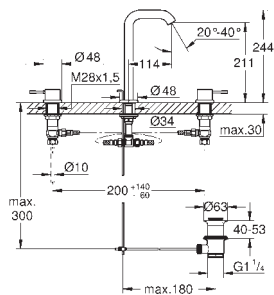

20 299 001 chrome

Essence
3-hole basin mixer with high spout L-Size
ceramic headparts 1/2", 90°
GROHE Long-Life Shine durable sparkling sheen
GROHE Water Saving mousseur 5.7 l/min
GROHE FastFixation installation system
GROHE AquaGuide adjustable mousseur
pop-up waste set 1 1/4"
flexible connection hoses between spout and side valves

29 192 001 chrome
29 192 DC1 supersteel
29 192 GL1 cool sunrise
29 192 GN1 brushed cool sunrise
29 192 DA1 warm sunset
29 192 DL1 brushed warm sunset
29 192 A01 hard graphite
29 192 AL1 brushed hard graphite