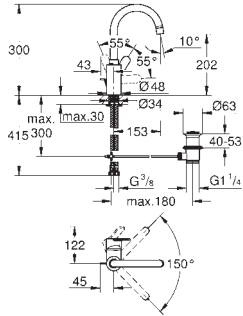

23 043 003

chrome

Eurostyle Cosmopolitan
Single-lever basin mixer 1/2"
L-Size

GROHE SilkMove 35 mm ceramic cartridge
adjustable flow rate limiter
GROHE Long-Life Shine durable sparkling sheen
Lead and Nickel Free Inner Water Ways
GROHE FastFixation installation system

mousseur
swivel tubular spout with stop restriction
pop-up waste set 1 1/4"
flexible connection hoses