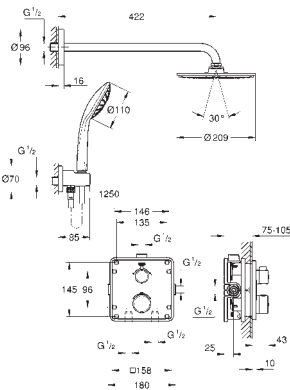

34 734 000

chrome

Grotherm

Perfect shower set with Rainshower Cosmopolitan 210

Grotherm set for final installation with Aquadimmer (24 079)

GROHE Rapido SmartBox (35 604)

Rainshower Cosmopolitan 210 metal head shower (28 368)

shower arm Rainshower 422 mm (26 146)

Euphoria hand shower (27 265)

shower outlet elbow (28 628)

Silverflex shower hose 1.250 mm (28 362)