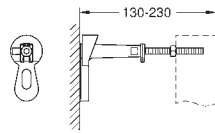

GROHE RAPID SL ACCESSORIES

Ref. no.

Colour

38 558 00M

**Rapid SL
Wall brackets**

for on-the-wall installations
for fixing elements at the brick-wall or in front of the studded wall
steady vertical adjustment from
130 - 230 mm
cladding for single or series installation
2 pieces