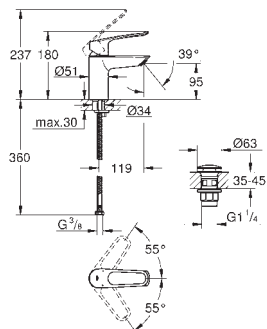

23 980 003

chrome

Eurosmart

Single-lever basin mixer 1/2"

S-Size

single hole installation
loop metal lever
lever length 130 mm

GROHE SilkMove 35 mm ceramic cartridge
adjustable flow rate limiter
with temperature limiter

laminar flow limiter 9 l/min

GROHE FastFixation installation system

smooth body with push-open pop-up waste set 1 1/4"

flexible connection hoses