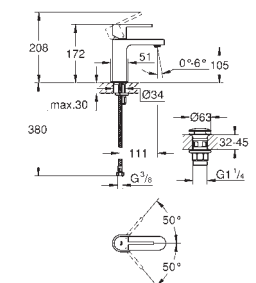

33 163 003

chrome

GROHE Plus
Single-lever basin mixer 1/2"
S-Size
GROHE SilkMove 28 mm ceramic cartridge
with temperature limiter
GROHE Long-Life Shine durable sparkling sheen
GROHE Water Saving SpeedClean mousseur 5.7 l/min
GROHE AquaGuide adjustable mousseur
GROHE FastFixation Plus installation system
smooth body with push-open pop-up waste set 1 1/4"
flexible connection hoses