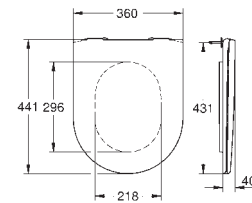

39 577 000

alpine white

Essence
WC seat soft close
with lid
quick release function
detachable
material: Duroplast
including fixation set
stainless steel hinges
compatible with all Essence bowls

39 574 00H