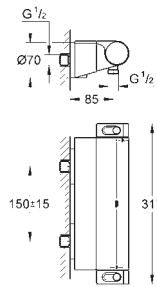

GROHE GROHTHERM 2000

Ref. no.

Colour

34 469 001

chrome

Grohtherm 2000

Shower Safety mixer

wall mounted

100% GROHE CoolTouch safety housing with CoolTouch escutcheons

GROHE Long-Life Shine durable sparkling sheen

GROHE Aqua Paddle ergonomically shaped handles

GROHE SafeStop at 38°C

GROHE SafeStop Plus optional temperature limiter at 43°C included integrated stop valve

GROHE TurboStat compact cartridge

volume handle with GROHE EcoButton

Carbodor ceramic headpart 1/2", 180°

shower bottom outlet 1/2"

built-in non-return valves, dirt strainers

covered S-unions, CoolTouch escutcheons with wall sealing

GROHE EasyReach shower tray, removable for easy cleaning

GROHE Water Saving - Less water, perfect flow

34 169 001

chrome