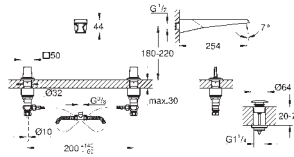

GROHE SPA

ALLURE BRILLIANT ICON 3D / ATRIO ICON 3D

Ref. no.

Colour

20 635 SD0

stainless steel

Allure Brilliant

3-hole wall-mount basin mixer

GROHE Water Saving 5.0 l/min. flow limiter

spout with integrated mousseur

red and blue markings on handles for hot and cold water

valves hot/cold with ceramic headparts

flexible connection hoses between spout and side valves

projection 256 mm

technical data

flow pressure min 0.5 bar

recommended pressure 1.0 - 5.0 bar

if static pressure is more than 5 bar fit pressure reducer

avoid major pressure differences between cold and hot water supply

max. temperature hot water inlet: 80°C

recommended temperature hot water inlet (energy saving): 60°C

20 634 SD0

stainless steel