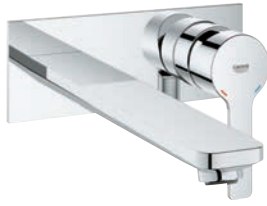

GROHE LINEARE

Ref. no.

Colour

23 444 001
23 444 DC1
23 444 AL1

chrome
supersteel
brushed hard graphite

Lineare
2-hole basin mixer
L-Size
wall mounted
final installation for 23 571
without concealed body
metal rosette
GROHE Long-Life Shine durable sparkling sheen
GROHE Water Saving mousseur 5.7 l/min
GROHE AquaGuide adjustable mousseur
centre distance 110 mm
projection 207 mm

23 571 000