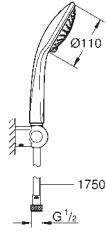

GROHE EUPHORIA

Ref. no.

Colour

27 355 000

chrome

Euphoria 110 Champagne

Wall holder set 3 sprays

handshower Champagne (27 222)

wall shower holder 28 401

Silverflex shower hose 1750 mm (28 388)

GROHE DreamSpray perfect spray pattern

GROHE SprayDimmer (Stepless flow rate reduction)

GROHE Long-Life Shine durable sparkling sheen

SpeedClean anti-lime system

Inner WaterGuide for a longer life

TwistStop to prevent hose from twisting