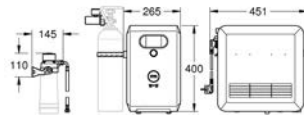

GROHE SilkMove 28 mm ceramic cartridge

pull out mousseur spout

swivel tubular spout, swivel area 360°

separate inner water ways for filtered and non-filtered water
flexible connection hoses

GROHE Blue Professional cooler

delivers 12 liters of chilled sparkling water per hour

270 Watt cooling unit, 230 V, 50 Hz

type of protection IP 21, CE approved

requires ventilation holes in the bottom of the kitchen cabinet

software set-up, monitoring of filter and CO₂ capacity via GROHE Ondus app

GROHE Blue filter, CO₂ bottle and cleaning cartridge are not included and have to be ordered separately

System requirements Apple

iPhone with iOS 12.0 or higher

System requirements Android

smart phone with Android 6.0 or higher

Mobile devices and GROHE Watersystems App*** are not included in delivery and have to be ordered separately via an authorised Apple store/store/iTunes or Google Play store.

* The Bluetooth word mark and logos are registered trademarks owned by Bluetooth SIG, Inc. and any use of such marks by Grohe AG is under license. Other trademarks and trade names are those of their respective owners.

** Apple, the Apple logo, iPod, iPod Touch, iPhone and iTunes are trademarks of Apple Inc., registered in the U.S. and other countries. Apple is not responsible for the function of this device or its compliance with safety and regulatory standards.

*** Available for free via iTunes app or Google Play store.

31 326 002
31 326 DC2

chrome
supersteel

GROHE Blue Professional

L-spout kit with pull-out mousseur

GROHE Blue single-lever sink mixer with filter function
push buttons for 3 types of filtered and chilled table water
still, medium, sparkling

GROHE Long-Life Shine durable sparkling sheen

GROHE SilkMove 28 mm ceramic cartridge

pull out mousseur spout

swivel tubular spout, swivel area 360°

separate inner water ways for filtered and non-filtered water
flexible connection hoses

GROHE Blue Professional cooler

delivers 12 liters of chilled sparkling water per hour

270 Watt cooling unit, 230 V, 50 Hz

type of protection IP 21, CE approved

requires ventilation holes in the bottom of the kitchen cabinet

software set-up, monitoring of filter and CO₂ capacity via GROHE Ondus app

GROHE Blue filter, CO₂ bottle and cleaning cartridge are not included and have to be ordered separately

System requirements Apple

iPhone with iOS 12.0 or higher

System requirements Android

smart phone with Android 6.0 or higher

Mobile devices and GROHE Watersystems App*** are not included in delivery and have to be ordered separately via an authorised Apple store/store/iTunes or Google Play store.

* The Bluetooth word mark and logos are registered trademarks owned by Bluetooth SIG, Inc. and any use of such marks by Grohe AG is under license. Other trademarks and trade names are those of their respective owners.

** Apple, the Apple logo, iPod, iPod Touch, iPhone and iTunes are trademarks of Apple Inc., registered in the U.S. and other countries. Apple is not responsible for the function of this device or its compliance with safety and regulatory standards.

*** Available for free via iTunes app or Google Play store.