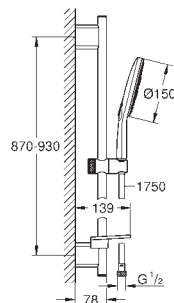

26 594 000

chrome

**Rainshower SmartActive 150
Shower rail set 3 sprays**

hand shower Rainshower SmartActive 150 (26 590)
shower rail 900 mm
wall holders made of metal
Silverflex shower hose 1750 mm (28 388)

GROHE EasyReach tray
GROHE Water Saving 9.5 l/min flow limiter
GROHE DreamSpray perfect spray pattern
GROHE FastFixation Plus adjustable distance between brackets for fixing to existing drilling holes
GROHE TileFix adjustable depth on upper and lower bracket
SpeedClean anti-lime system
Inner WaterGuide for a longer life
TwistStop to prevent hose from twisting