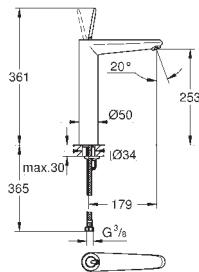

23 428 000 **chrome**
Eurodisc Joy
Single-lever basin mixer 1/2"
XL-Size
for free-standing basins
GROHE FeatherControl Joystick cartridge
GROHE Water Saving SpeedClean mousseur 5.7 l/min
GROHE Long-Life Shine durable sparkling sheen
GROHE FastFixation Plus installation system
smooth body
flexible connection hoses