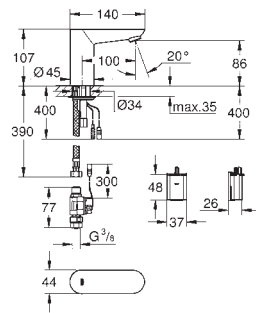

GROHE EUROECO COSMOPOLITAN E

Ref. no.

Colour

36 271 000

chrome

Euroeco Cosmopolitan E

Infra-red electronic basin tap without mixing device

with infrared sensor for bi-directional communication for monitoring, configuration and service purpose for cold or premixed water

6V lithium battery, type CR-P2

battery lifetime: approx. 7 years (150 actuations a day)

GROHE Long-Life Shine finish

GROHE Water Saving mousseur 5.7 l/min

flexible connection hoses, dirt strainers

external solenoid valve, external battery

rapid installation system

multistage battery status display

7 pre-set programs:

auto flush, thermal disinfection, cleaning mode

additional functions and precise settings by remote control 36 407

CE approved, type of protection faucet IP 59K