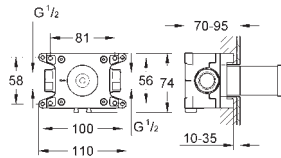

35 028 000

Rapido C

Rough-in for single volume control

built-in box with removable protection cover
waterproof membrane base for wall sealing
for masonry and drywall installation
fixing points for front and back wall
body of DR brass
pre-assembled ceramic headpart 3/4"
connection threads 1/2"
flow rate: 55 l/min. at 3 bar
installation depth 70 - 95 mm