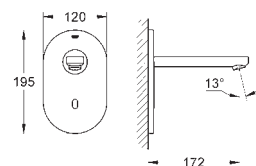

36 273 000

chrome

Euroeco Cosmopolitan E

Infra-red electronic wall basin tap without mixing device

with infrared sensor for bi-directional communication for monitoring, configuration and service purpose for cold or premixed water

with transformer 100-230 V AC, 50-60 Hz, 6 V DC

GROHE Long-Life Shine finish

GROHE Water Saving mousseur 5.7 l/min

chrome escutcheon, chrome spout, projection 172 mm

7 pre-set programs:

auto flush, thermal disinfection, cleaning mode

additional functions and precise settings by remote control 36 407

set for final installation for concealed fitting box 36 336 001/36 337 001

CE approved