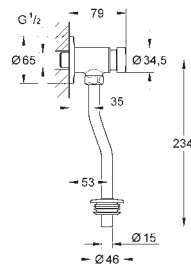

37 396 000

chrome

Press urinal flush valve

15 mm (1/2")

chrome plated brass

GROHE Long-Life Shine durable sparkling sheen

with wall escutcheon