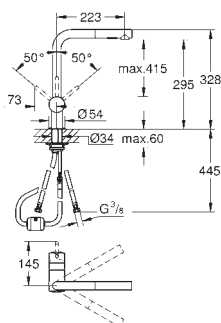

31 613 000
31 613 DC0
31 613 A00

chrome
supersteel
hard graphite

Minta SmartControl
Sink mixer with SmartControl
GROHE Long-Life Shine durable sparkling sheen
pull-out spray with laminar
GROHE Magnetic Docking guarantees easy retraction and smooth docking
GROHE SmartControl push for ON-OFF, turn for volume adjustment from water saving eco mode to Full Flow
temperature adjustment by turning of mixing valve on body
swivel tubular spout, swivel area 140°
protected against backflow
flexible connection hoses
metal fixation set
Lead and Nickel Free Inner Water Ways