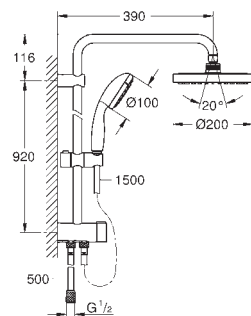

Tempesta System 200

Shower system with diverter for wall mounting

horizontal 390 mm shower arm, adjustable before installation
change by diverter between hand shower,
head shower or head shower Eco setting
head shower Tempesta Cosmopolitan 200 (27 541)
2 spray patterns (via diverter): Rain, SmartRain
with ball joint
hand shower Tempesta 100 (28 578)
adjustable in height with gliding element
distance between diverter and upper bracket: 920 mm
shower hose Relexaflex 1500 mm (28 151)
shower hose Relexaflex 500 mm
flexible installation: connection to faucet / wall union for
water supply with 1/2" thread of the 500 mm shower hose
minimum flow rate 7 l/min.

GROHE DreamSpray perfect spray pattern

GROHE Long-Life Shine durable sparkling sheen

SpeedClean anti-lime system
Inner WaterGuide for a longer life