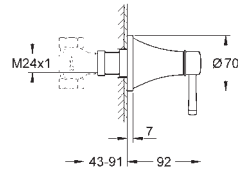

29 420 000

29 420 IGO

chrome

chrome/gold

**Grandera
Volume Control Trim**

final installation for 29 032 000
GROHE Long-Life Shine durable sparkling sheen
installation depth infinitely adjustable
43 - 91 mm