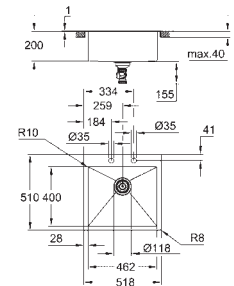

GROHE STAINLESS STEEL SINKS

Ref. no.

Colour

31 582 SD1

stainless steel

K1000

Stainless steel sink with drainer

model: K1000 80-S 116/52 1.0 rh

mounting type: top mount or flush mount

material: stainless steel AISI 304 (V2A)

material thickness: 1.2 mm

GROHE Long-Life Shine finish

finish: satin finish

GROHE Whisper

min. cabinet size: 800 mm

dimensions: 1160 x 520 mm

1 bowl: 710 x 400 mm

outer radius: R3, inner bowl radius: R10

GROHE FastFixation installation system

sink mountable right

cut-out (top mount): 1145 x 505 mm (R3)

cut-out (flush mount): 1145 x 505 mm (R3) (top step outer size: -1161 x 521 -R8

deep -3.5 mm)

waste: Ø 3.5" waste strainer with automatic waste fitting

accessories included: automatic waste fitting with rotary handle, waste kit, basket

strainer waste, mounting set

optional: push to open excenter (40 986 SD0)

amount of fasteners included (top mount): 10

31 581 SD1

stainless steel

K1000

Stainless steel sink with drainer

model: K1000 80-S 116/52 1.0 lh

mounting type: top mount or flush mount

material: stainless steel AISI 304 (V2A)

material thickness: 1.2 mm

GROHE Long-Life Shine finish

finish: satin finish

GROHE Whisper

min. cabinet size: 800 mm

dimensions: 1160 x 520 mm

1 bowl: 710 x 400 mm

outer radius: R3, inner bowl radius: R10

GROHE FastFixation installation system

sink mountable left

cut-out (top mount): 1145 x 505 mm (R3)

cut-out (flush mount): 1145 x 505 mm (R3) (top step outer size: -1161 x 521 -R8

deep -3.5 mm)

waste: Ø 3.5" waste strainer with automatic waste fitting

accessories included: automatic waste fitting with rotary handle, waste kit, basket

strainer waste, mounting set

optional: push to open excenter (40 986 SD0)

amount of fasteners included (top mount): 10

31 583 SD1

stainless steel

K800

Stainless steel sink