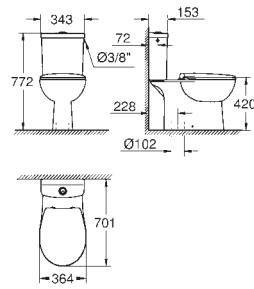

GROHE BAU CERAMIC

Ref. no.

Colour

39 346 000

alpine white

Bau Ceramic

Bundle close coupled WC

Bau Ceramic floor standing toilet with vertical outlet (39 429 000)

Bau Ceramic exposed flushing cistern (39 437 000)

Bau Ceramic WC seat (39 493 000)