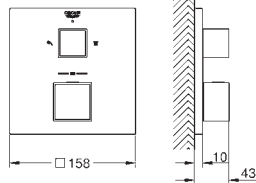

Grotherm Cube
Safety shower mixer for 2 outlets with integrated shut off/diverter valve
final installation for GROHE Rapido SmartBox (35 604)
GROHE TurboStat compact cartridge
GROHE Long-Life Shine durable sparkling sheen
GROHE FastFixation escutcheon with covered shaft sealing and covered fixing metal escutcheon, retroactively 6° adjustable
printed head and hand shower symbol
GROHE SafeStop safety button at 38C
GROHE SafeStop Plus optional temperature limiter at 43°C or 46°C included
GROHE AquaDimmer, integrated shut off/diverter valve
outlet B = 27 l/min, outlet C = 30 l/min

35 604 000
GROHE Rapido SmartBox universal rough-in box for concealed installation

24 155 000 chrome
24 155 DC0 supersteel
24 155 AL0 brushed hard graphite