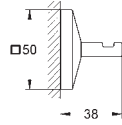

40 897 000

chrome

**Allure Brilliant
Bathrobe hook**

material: metal
concealed fastening

GROHE Long-Life Shine durable sparkling sheen