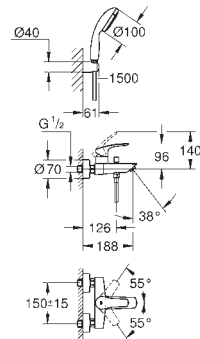

33 302 003 **chrome**

Eurosmart
Single-lever bath mixer 1/2"
wall mounted
GROHE SilkMove 35 mm ceramic cartridge
adjustable flow rate limiter
with temperature limiter
GROHE Long-Life Shine durable sparkling sheen
automatic diverter: bath/shower
mousseur
integrated non-return valve in shower outlet
S-unions
metal wall escutcheons
protected against backflow
with shower set
hand shower Tempesta 100, 1 spray, 9.5 l/min (27 923)
wall shower holder (28 605)
Relaxaflex hose 1500 mm 1/2"x1/2" (28 151)