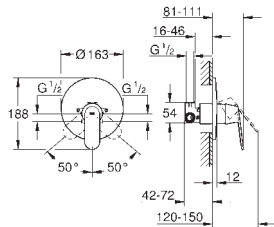

Eurocosmo

Single-lever shower mixer 1/2"

wall installation

GROHE SilkMove 46 mm ceramic cartridge

GROHE Long-Life Shine durable sparkling sheen

set for final installation

concealed body

adjustable flow rate limiter

adjustable minimum flow rate 2.5 l/min

escutcheon- and shaft-sealing

metal rosette

screwed

optional temperature limiter

19 382 000

chrome