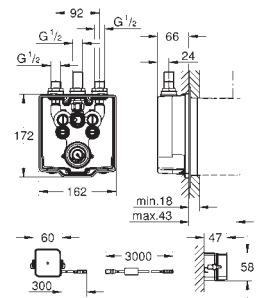

36 459 000

**Eurosmart Cosmopolitan E
Concealed body**

for shower
with integrated thermostatic mixer
suitable for infra-red set 36 456 000
2 stop valves
non-return valves with filters
connection housing for power supply
with transformer 100-240 V AC, 50-60 Hz, 6.75 V DC
allows for waterproofing of wall construction surrounding the concealed body
with sealing sleeve