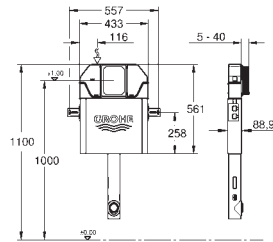

38 422 000

Flushing cistern for WC

0.82 m installation height

dual flush discharge valve, pneumatic

front or top actuation

water supply from left/right or top
low noise (group I acc. to German Noise Specification)
insulated against condensation
415 x 410 x 360 mm
1/2" water supply connection
fixing brackets
flush pipe
Shortable inspection shaft incl. protection during construction phase