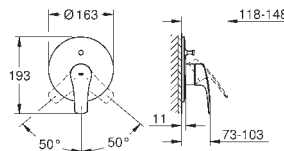

Eurosmart

Single-lever bath mixer

final installation for 33 963 000
without concealed body

GROHE Long-Life Shine durable sparkling sheen

GROHE FastFixation escutcheon with covered fixation automatic diverter: bath/shower escutcheon- and shaft-sealing metal wall escutcheon

33 556 003

chrome