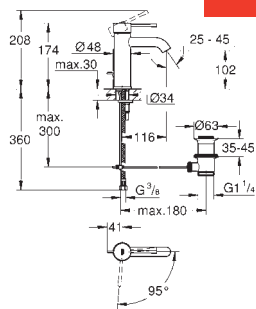

- 24 180 001 chrome

Essence
Single-lever basin mixer 1/2"
S-Size
GROHE SilkMove Energy Saving 28 mm ceramic cartridge with energy saving function via cold start with temperature limiter
GROHE Long-Life Shine durable sparkling sheen
GROHE Water Saving mousseur 5.7 l/min
GROHE AquaGuide adjustable mousseur
GROHE FastFixation Plus installation system
pop-up waste set 1 1/4"
flexible connection hoses
replaces Essence basin mixer 23 591 001