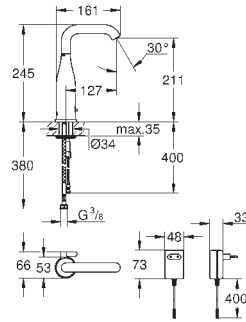

GROHE ESSENCE E

Ref. no.

Colour

36 444 000

chrome

Essence E

Infra-red electronic basin mixer 1/2" with mixing device and adjustable temperature limiter

with infrared sensor for bi-directional communication for monitoring, configuration and service purpose with plug transformer 100-230 V AC, 50-60 Hz, 6 V DC

GROHE Long-Life Shine durable sparkling sheen adjustable swivel area 0° / 150° / 360° laminar spray regulator 5.0 l/min flexible connection hoses

non-return valve, dirt strainers, integrated solenoid valve rapid installation system

7 pre-set programs:

auto flush, thermal disinfection, cleaning mode

additional functions and precise settings by remote control 36 407

CE approved, type of protection faucet IP 59K

36 445 000

chrome

36 445 DC0

supersteel

36 445 GL0

cool sunrise

36 445 GN0

brushed cool sunrise

36 445 DA0

warm sunset

36 445 DL0

brushed warm sunset

36 445 A00

hard graphite

36 445 AL0

brushed hard graphite