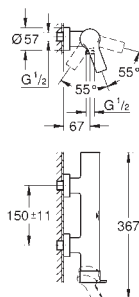

Allure
Single-lever shower mixer 1/2" exposed

wall mounted

GROHE SilkMove 35 mm ceramic cartridge
GROHE Long-Life Shine durable sparkling sheen
GROHE FastFixation installation system
adjustable flow rate limiter
shower outlet with integrated non return-valve
covered S-unions
protected against backflow

32 826 001
32 826 GN1
32 826 DL1
32 826 A01

chrome
brushed cool sunrise
brushed warm sunset
hard graphite