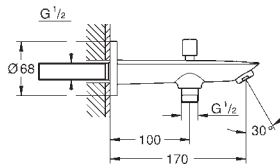

BauCosmopolitan

Bath spout with diverter

wall mounted

GROHE Long-Life Shine durable sparkling sheen

mousseur

non-return valve

automatic diverter: bath/shower

female thread 1/2"