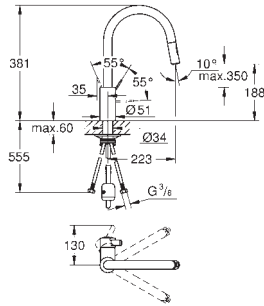

GROHE EUROCOSMO

Ref. no.

Colour

31 481 001

chrome

Eurocosmo

Single-lever sink mixer 1/2"

high spout

GROHE Long-Life Shine durable sparkling sheen

GROHE SilkMove 35 mm ceramic cartridge

Lead and Nickel Free Inner Water Ways

pull-out dual spray

diverter: laminar spray/SpeedClean shower jet

adjustable flow rate limiter

swivel tubular spout

swivel area 360°

protected against backflow

flexible connection hoses

metal fixation set