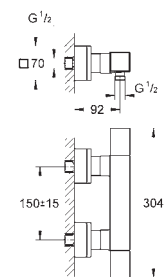

Grohtherm Cube
Shower Safety mixer
wall mounted
GROHE Long-Life Shine durable sparkling sheen
GROHE SafeStop safety button at 38C
GROHE SafeStop Plus optional temperature limiter at 43°C included
GROHE TurboStat compact cartridge
integrated stop valve
volume handle with **GROHE EcoButton**
Carborundum ceramic headpart 1/2", 180°
shower bottom outlet 1/2"
built-in non-return valves, dirt strainers
covered S-unions
GROHE Water Saving - Less water, perfect flow

34 502 000

chrome