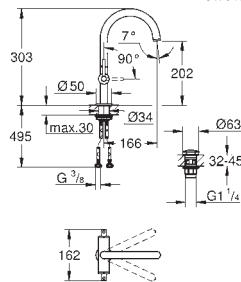

- 21 145 000
- 21 145 DC0
- 21 145 GL0
- 21 145 DA0
- 21 145 AL0

- chrome
- supersteel
- cool sunrise
- warm sunset
- brushed hard graphite

Atrio
Single-hole basin mixer 1/2"
L-Size
ceramic headparts 1/2", 90°
GROHE EcoJoy 5.7 l/min laminar mousseur
swivel tubular spout with mousseur and stop limiter
Push-open waste set 1 1/4"
flexible connection hoses
with lever handles
Sets of caps with „H“ and „C“ marking and without marking