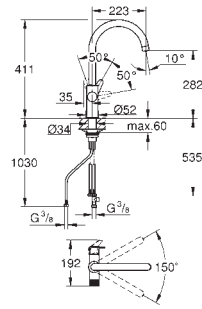

GROHE BLUE PURE

Ref. no.

Colour

30 580 000

chrome

GROHE Blue Pure BauCurve

Filter faucet

consisting of:

GROHE Blue single-lever sink mixer with filter function
single hole installation

C-spout

separate handle for filtered water

GROHE SilkMove 28 mm ceramic cartridge

swivel tubular spout

swivel area 150°

separate inner water ways for filtered and non-filtered water

flexible connection hoses