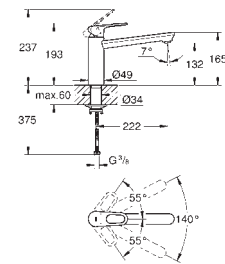

31 688 000

chrome

GROHE BauFlow

Single-lever sink mixer 1/2"

medium spout

GROHE Long-Life Shine durable sparkling sheen

GROHE Long-Life 35 mm ceramic cartridge

Lead and Nickel Free Inner Water Ways

swivel tubular spout

mousseur with coin slot for tool free replacement

flexible connection hoses

metal fixation set