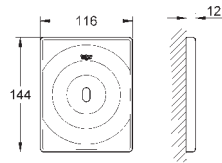

GROHE ELECTRONIC ACTUATIONS FOR URINAL

Ref. no.

Colour

37 336 001

chrome

Tectron Surf

Infra-red electronic for Urinal

with infrared sensor for bi-directional communication for monitoring, configuration and service purpose with transformer 100-230 V AC, 50-60 Hz, 6 V DC

GROHE Long-Life Shine finish

cartridge with solenoid valve and dirt strainer

front plate 116 x 144 mm

flow pressure min 0.5 bar, operating pressure max 10 bar

7 pre-set programs:

auto flush, cleaning mode, pre-flush on/off

additional functions and precise settings by remote control 36 407

adjustable flow time by hand or remote

set for final installation

for Rapido U

CE approved

37 337 001

chrome