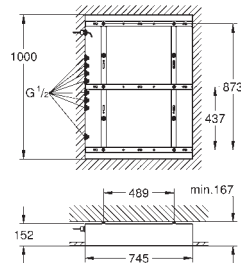

Ref. no.

Colour

26 863 000

chrome

Rainshower Aqua 40" AquaSymphony
Ceiling shower 6+ sprays with light

1016 mm x 762 mm x 145 mm

material: metal

min. flow rate 25 l/min, min. recommended pressure 3.0 bar

1 x AquaCurtain

1 x Pure XL spray

1 x 2 mist spray

2 x GROHE PureRain spray 400 x 190 mm

2 x XL Waterfall (separately controlled)

1 x 4 Bokoma Spray with adjustment angle 20

full spectrum LED: soft light with changing rainbow colours

individually adjustable: permanent lighting with colour selection

power supply for light 12 V DC

SpeedClean anti-lime system

GROHE DreamSpray perfect spray pattern

GROHE Long-Life Shine finish

requires rough-in set (26 865 000), F-digital Deluxe base unit box (26 864 000),

Bluetooth unit (36 475 000) and various cable connections – all to be ordered

separately due to installation situation.

The ceiling construction must be appropriate for the static requirement of the product (total product weight > 70 kg). Performance of the drainage must be of sufficient size (> 100 l/min).

recommendation: configuration with Grohtherm SmartControl

3 x Grohtherm SmartControl (29 126 000)

3 x GROHE Rapido SmartBox (35 604 000)

1 x Rainshower Aqua Cube Stick wall holder set 1 spray (26 886 000)

Product contains built-in LED lamps, which cannot

be changed: energy efficiency class: A++

26 865 000

chrome

Rainshower Aqua 40"
Roughing-in set

for use with Rainshower F-Series 40" AquaSymphony ceiling shower

1000 mm x 745 mm x 152 mm

min. installation depth: 167 mm

1/2" connections

The ceiling construction must be appropriate for the static requirement of the product (total product weight > 70 kg). Performance of the drainage must be of sufficient size (> 100 l/min).