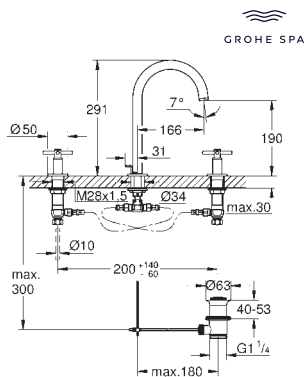

- 20 649 000
- 20 649 DC0
- 20 649 GL0
- 20 649 DA0
- 20 649 AL0

- chrome
- supersteel
- cool sunrise
- warm sunset
- brushed hard graphite

Atrio
3-hole basin mixer 1/2"
M-Size

ceramic headparts 1/2", 90°
GROHE Long-Life Shine durable sparkling sheen
GROHE EcoJoy 5.7 l/min laminar mousseur
 swivel tubular spout with mousseur and stop limiter
 pop-up waste set 1 1/4"
 flexible connection hoses between spout and side valves
 with lever handles
 Sets of caps with „H“ and „C“ marking and without marking