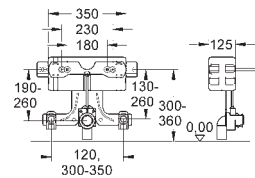

38 703 000

Uniset

Element for bidet

steel frame, hot galvanized, with 4 fixing brackets
2 bidet fixing bolts
height adjustable fitting and outlet connections
HT-outlet bend Ø 50 mm
seal Ø 32 mm
2 variable fitting connections 1/2"