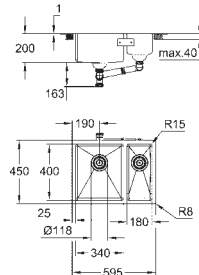

GROHE STAINLESS STEEL SINKS

Ref. no.

Colour

31 577 SD1

stainless steel

K700U

Stainless steel sink

model: K700U 60-S 59.5/45 1.5 lh

mounting type: undermount, top mount or flush mount

material: stainless steel AISI 304 (V2A)

material thickness: 1 mm

GROHE Long-Life Shine finish

finish: satin finish

GROHE Whisper

min. cabinet size: 600 mm

dimensions: 595 x 450 mm

1 bowl: 340 x 400 x 200 mm

0.5 bowl: 180 x 400 x 140 mm

outer radius: R16 (undermount)/R3 (topmount), inner bowl radius: R15

GROHE FastFixation installation system

sink mountable left

cut-out (undermount): 547 x 402 mm (R16)

cut-out (top mount): 580 x 435 mm (R3)

cut-out (flush mount): 580 x 435 mm (R3) (top step outer size: -596 x 451 -R8

deep -3.5 mm)

drainer: Ø 3.5" basket strainer waste

accessories included: waste kit, basket strainer waste, mounting set

optional: push to open excenter (40 986 SD0)

amount of fasteners included (top mount): 8

amount of fasteners included (undermount): 8

31 578 SD1

stainless steel