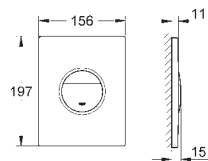

Nova Cosmopolitan

Wall plate

for dual flush

for pneumatic discharge valve AV1

vertical and horizontal installation

156 x 197 mm

ABS

GROHE Long-Life Shine durable sparkling sheen

GROHE Water Saving - Less water, perfect flow

for combination with Rapid SL and Uniset with GD 2 cisterns

for use with Rapid SLX please order shaft 66 791 000 (sold separately)