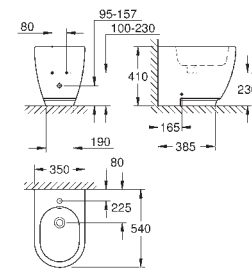

39 575 00H

alpine white

Essence
Floor standing bidet
1 hole punched
with overflow
including fixation set
sanitary ware
fully skirted with invisible fixation
GROHE PureGuard anti-scale coating and anti-bacterial glazing