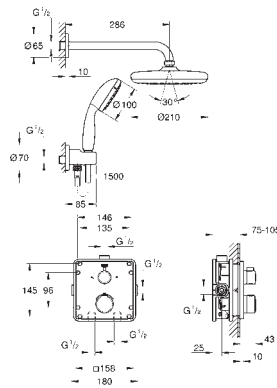

GROHE GROHTHERM 2 HANDLE TRIM SETS

Ref. no.

Colour

34 729 000

chrome

Grotherm

Perfect shower set with Tempesta 210

Grotherm set for final installation with Aquadimmer (24 079)

GROHE Rapido SmartBox (35 604)

head shower Tempesta 210 9.5 l/min (26 410)

Shower arm Rainshower 286 mm (28 576)

hand shower Tempesta 100 II (27 597)

shower outlet elbow (28 628)

Rotaflex shower hose 1500 mm 1/2" x 1/2" (28 409)