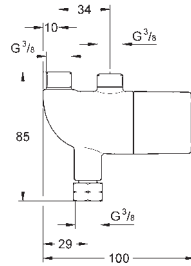

GROHE GROHTHERM MICRO

Ref. no.

Colour

34 487 000

chrome

**Grohtherm Micro
Safety Mixer**

temperature adjustment 15-43° C (± 2° C)
thermal disinfection without re-adjustment of temperature
connection 3/8" below with cap nut
above 3/8" male thread

GROHE TurboStat

GROHE Long-Life Shine durable sparkling sheen
built-in non-return valves
dirt strainers
without connection set
max. pressure differential 5:1