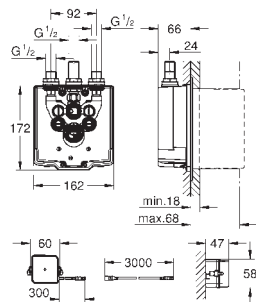

36 416 001

**Eurosmart Cosmopolitan E
Concealed body**

for shower
with integrated pre-adjustable thermostatic mixer
suitable for infra-red set 36 415 000 and 36 463 000
2 stop valves
non-return valves with filters
connection housing for power supply
with transformer 100-240 V AC, 50-60 Hz, 6.75 V DC
allows for waterproofing of wall construction surrounding the concealed body
with sealing sleeve