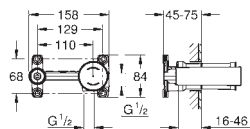

19 381 000

chrome

Eurocosmo
2-hole basin mixer
S-Size
 wall mounted
 final installation for 23 571
 without concealed body
 metal rosette
GROHE Long-Life Shine durable sparkling sheen
GROHE AquaGuide adjustable mousseur
 centre distance 110 mm
 projection 170 mm