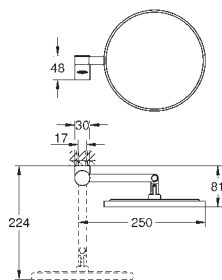

Ref. no.	Colour
41 077 000	chrome
41 077 DC0	supersteel
41 077 BE0	polished nickel
41 077 EN0	brushed nickel
41 077 GL0	cool sunrise
41 077 GN0	brushed cool sunrise
41 077 DA0	warm sunset
41 077 DL0	brushed warm sunset
41 077 A00	hard graphite
41 077 AL0	brushed hard graphite

Selection
Shaving mirror
material: glass / metal
without lights
magnification: x 7
concealed fastening
GROHE Long-Life Shine durable sparkling sheen