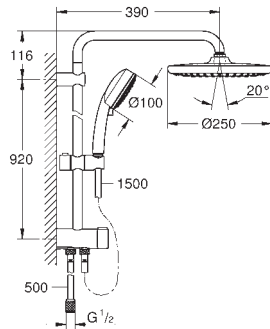

GROHE TEMPESTA SYSTEM

Ref. no.

Colour

26 675 000

chrome

Tempesta Cosmopolitan System 250

Shower system with diverter for wall mounting

horizontal 390 mm shower arm, adjustable before installation

change by diverter between hand shower,

head shower or head shower Eco setting

head shower Tempesta 250 (26 666)

2 spray patterns (via diverter): Rain, SmartRain

head shower with white rear cover

with ball joint

GROHE Water Saving 9.5 l/min flow limiter

hand shower Tempesta Cosmopolitan 100 (27 575)

GROHE Water Saving 9.5 l/min flow limiter

adjustable in height with gliding element

distance between diverter and upper bracket: 920 mm

Relexaflex shower hose 1500 mm 1/2" x 1/2"

Relexaflex shower hose 500 mm 1/2" x 1/2"

flexible installation: connection to faucet / wall union for

water supply with 1/2" thread of the 500 mm shower hose

GROHE DreamSpray perfect spray pattern

GROHE Long-Life Shine durable sparkling sheen

SpeedClean anti-lime system

Inner WaterGuide for a longer life

minimum flow rate 7 l/min.