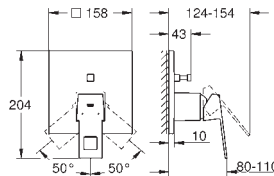

24 062 000
24 062 DC0
24 062 AL0

chrome
supersteel
brushed hard graphite

Eurocube
Single-lever mixer with 2-way diverter
final installation for
GROHE Rapido SmartBox (35 604)
GROHE SilkMove 46 mm ceramic cartridge
GROHE FastFixation escutcheon with covered shaft sealing and covered fixing
metal escutcheon, retroactively 6° adjustable
automatic 2-way diverter
outlet B = 27 l/min, outlet C = 27 l/min

35 604 000

GROHE Rapido SmartBox universal rough-in box for concealed installation