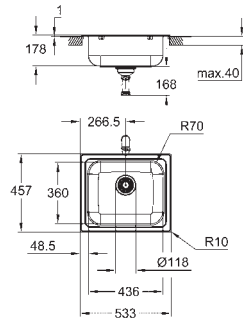

K200

Stainless steel sink

model: K200 60-S 53.3/45.8 1.0 rev

mounting type: top mount

material: stainless steel AISI 304 (V2A)

GROHE Whisper

min. cabinet size: 600 mm

dimensions: 533 x 457 mm

1 bowl: 436 x 360 mm

inner bowl radius: R70

GROHE FastFixation installation system

cut-out: 517 x 442 mm

drainer: Ø 3.5" basket strainer waste

accessories included: waste kit, basket strainer waste, mounting set

amount of fasteners included (top mount): 8