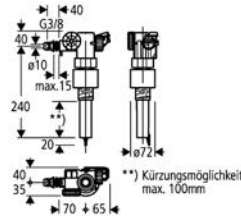

Filling valve

for concealed flushing cisterns 6 l

42 253 000