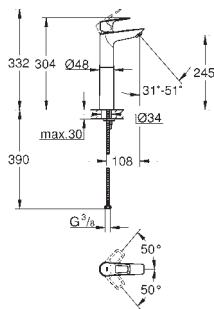

23 764 001

chrome

BauLoop
Single-lever basin mixer 1/2"
XL-Size
for free-standing basins
GROHE Long-Life 28 mm ceramic cartridge
with temperature limiter
GROHE Long-Life Shine durable sparkling sheen
Lead and Nickel Free Inner Water Ways
GROHE Water Saving mousseur 5.7 l/min
rapid installation system
smooth body
flexible connection hoses