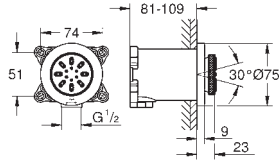

GROHE SPA

RAINSHOWER AQUA BODY SPRAYS

Ref. no.

Colour

- 26 801 000
- 26 801 DC0
- 26 801 GL0
- 26 801 GN0
- 26 801 DA0
- 26 801 DL0
- 26 801 A00
- 26 801 AL0

- chrome
- supersteel
- brushed cool sunrise
- brushed warm sunset
- brushed warm sunset
- hard graphite
- brushed hard graphite

Rainshower Aqua Body spray round 2 spray

spray pattern:
PureRain, ActiveJet
including concealed body and compound seal
ØOslash; 75 mm
pivoting range ± 15° rotatable
connection thread 1/2"

throw distance 600 mm
GROHE Water Saving 3.3 l/min flow limiter
GROHE DreamSpray perfect spray pattern
GROHE Long-Life Shine durable sparkling sheen
SpeedClean anti-lime system
minimum pressure 1.0 bar
not suitable for instantaneous heater