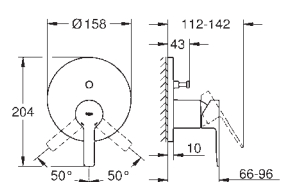

24 064 001	chrome
	24 064 DC1	supersteel
	24 064 AL1	brushed hard graphite
Lineare Single-lever mixer with 2-way diverter final installation for GROHE Rapido SmartBox (35 604) GROHE SilkMove 46 mm ceramic cartridge GROHE Long-Life Shine durable sparkling sheen GROHE FastFixation escutcheon with covered shaft sealing and covered fixing metal escutcheon, retroactively 6° adjustable automatic 2-way diverter outlet B = 27 l/min, outlet C = 27 l/min		
	35 604 000	GROHE Rapido SmartBox universal rough-in box for concealed installation