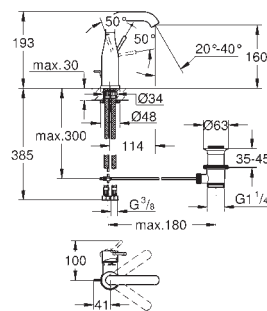

24 173 001

chrome

24 173 DC1 supersteel
24 173 GL1 cool sunrise
24 173 GN1 brushed cool sunrise
24 173 DA1 warm sunset
24 173 DL1 brushed warm sunset
24 173 A01 hard graphite
24 173 AL1 brushed hard graphite

Essence
Single-lever basin mixer 1/2"
M-Size
GROHE SilkMove 28 mm ceramic cartridge with temperature limiter
GROHE Long-Life Shine durable sparkling sheen
GROHE Water Saving mousseur 5.7 l/min
GROHE AquaGuide adjustable mousseur
GROHE FastFixation Plus installation system
swivel spout with mousseur and stop limiter
pop-up waste set 1 1/4"
flexible connection hoses
replaces Essence basin mixer 23 462 xx1