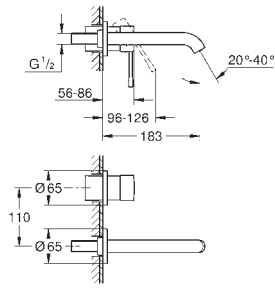

GROHE ESSENCE

Ref. no.

Colour

29 192 KF1

phantom black

Essence
2-hole basin mixer
M-Size

wall mounted
final installation for
23 571
without concealed body
metal rosette

GROHE Long-Life Shine finish

GROHE Water Saving mousseur 5.7 l/min

GROHE AquaGuide adjustable mousseur

centre distance 110 mm

projection 183 mm