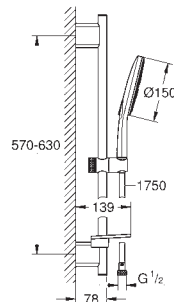

26 592 LS0

moon white

**Rainshower SmartActive 150
Shower rail set 3 sprays**

hand shower Rainshower SmartActive 150 (26 554)
spray plate moon white
shower rail 600 mm
wall holders made of metal
Silverflex shower hose 1750 mm (28 388)

GROHE EasyReach tray
GROHE Water Saving 9.5 l/min flow limiter
GROHE DreamSpray perfect spray pattern
GROHE Long-Life Shine finish
GROHE FastFixation Plus adjustable distance between brackets for fixing to existing drilling holes
GROHE TileFix adjustable depth on upper and lower bracket
SpeedClean anti-lime system
Inner WaterGuide for a longer life
TwistStop to prevent hose from twisting