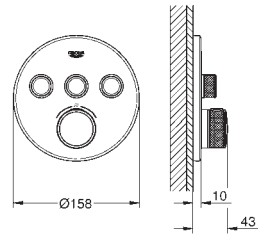

29 121 000

chrome

29 121 DC0

supersteel

29 121 GL0

cool sunrise

29 121 GN0

brushed cool sunrise

29 121 DA0

warm sunset

29 121 DL0

brushed warm sunset

29 121 A00

hard graphite

29 121 AL0

brushed hard graphite

Grotherm SmartControl

Safety mixer for concealed installation with 3 valves

final installation for GROHE Rapido SmartBox (35 604)

GROHE FastFixation metal wall escutcheon, retroactively 6° adjustable

GROHE Long-Life Shine durable sparkling sheen

GROHE SmartControl push for ON-OFF, turn for volume adjustment exchangeable symbols

GROHE TurboStat compact cartridge

GROHE ProGrip with knurl structure

GROHE SafeStop safety button at 38°C

GROHE SafeStop Plus optional temperature limiter at 43°C or 46°C included

built-in non-return valves and dirt strainers

multiple outlets can be run simultaneously

flow performance: outlet A = 23 l/min, outlet B = 27 l/min, outlet C = 23 l/min,

outlet A + B = 33 l/min, outlet A + B + C = 36 l/min

35 604 000

GROHE Rapido SmartBox universal rough-in box for concealed installation