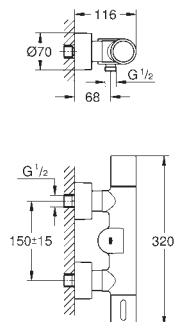

36 456 000

chrome

Eurosmart Cosmopolitan E Special

Infra-red electronic for concealed shower thermostat

for concealed installation box 36 458 000 and 36 459 000

ergonomic metal handle

GROHE Long-Life Shine durable sparkling sheen

GROHE SafetyPlus fixed temperature stop

temperature scale handle with internal safety stop between 35C and 43C

full unmixed hot or cold water in extreme handle position for legionella sampling

7 pre-set programs:

auto flush, thermal disinfection, cleaning mode

additional functions and precise settings by remote control 36 407

CE approved