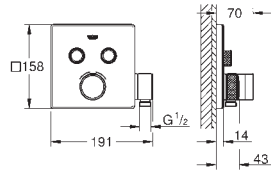

Ref. no. Colour

29 125 000 chrome

Grohtherm SmartControl
Safety mixer for concealed installation with 2 valves and integrated shower holder
final installation for GROHE Rapido SmartBox (35 604)
GROHE FastFixation metal wall escutcheon, retroactively 6° adjustable
GROHE Long-Life Shine durable sparkling sheen
GROHE SmartControl push for ON-OFF, turn for volume adjustment exchangeable symbols
GROHE TurboStat compact cartridge
GROHE ProGrip with knurl structure
GROHE SafeStop safety button at 38C
GROHE SafeStop Plus optional temperature limiter at 43°C or 46°C included
built-in non-return valves and dirt strainers
multiple outlets can be run simultaneously
integrated shower union with shower outlet 1/2"
flow performance: outlet B = 24 l/min, hand shower = 12 l/min, outlet B + hand shower = 27 l/min

35 604 000
GROHE Rapido SmartBox universal rough-in box for concealed installation

29 126 000 chrome
29 126 DC0 supersteel
29 126 GN0 brushed cool sunrise
29 126 DL0 brushed warm sunset
29 126 A00 hard graphite
29 126 AL0 brushed hard graphite