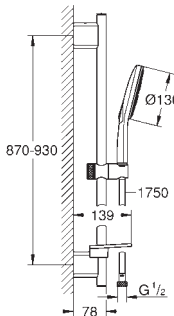

26 579 LS0

moon white

Rainshower SmartActive 130
Shower rail set 3 sprays

hand shower Rainshower SmartActive 130 (26 574)

spray plate moon white

shower rail 900 mm

wall holders made of metal

Silverflex shower hose 1750 mm (28 388)

GROHE EasyReach tray

GROHE Water Saving 9.5 l/min flow limiter

GROHE DreamSpray perfect spray pattern

GROHE Long-Life Shine finish

GROHE FastFixation Plus adjustable distance between

brackets for fixing to existing drilling holes

GROHE TileFix adjustable depth on upper and lower bracket

SpeedClean anti-lime system

Inner WaterGuide for a longer life

TwistStop to prevent hose from twisting