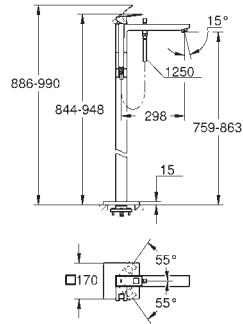

GROHE EUROCUBE

Ref. no.

Colour

23 672 001
23 672 DC1
23 672 AL1

chrome
supersteel
brushed hard graphite

Eurocube

Single-lever bath mixer 1/2", floor mounted

final installation for 45 984, 29 086

GROHE SilkMove 35 mm ceramic cartridge
with temperature limiter

GROHE Long-Life Shine durable sparkling sheen

automatic diverter: bath/shower

spout with mousseur

Euphoria Cube+ Stick hand shower 6.6 l/min (26 467)

Silverflex shower hose 1.250 mm (28 362)

projection 298 mm

integrated non-return valve in shower outlet

protected against backflow

with shower holder