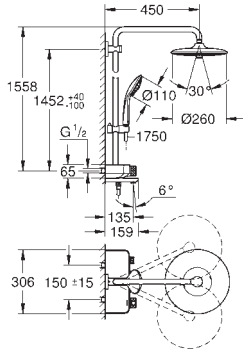

GROHE EUPHORIA SMARTCONTROL SYSTEM

Ref. no.

Colour

26 510 000

chrome

Euphoria SmartControl System 260 Mono

Shower system with Bath Safety Mixer for wall mounting

horizontal swivable 450 mm shower arm

upper bracket adjustable for minimal adaption to existing drilling holes

exposed SmartControl Bath Safety Mixer

head shower Euphoria 260 (26 455)

3 spray patterns: Rain, SmartRain, Jet

with ball joint

bath inlet

hand shower Euphoria 110 Massage, spray plate white (27 221 001)

adjustable in height with gliding element

Silverflex shower hose 1750 mm (28 388)

GROHE DreamSpray perfect spray pattern

GROHE Long-Life Shine durable sparkling sheen

GROHE CoolTouch no risk of scalding

GROHE TurboStat compact cartridge

GROHE ProGrip with knurl structure

GROHE Water Saving - Less water, perfect flow

GROHE SafeStop at 38°C

GROHE SafeStop Plus optional temperature limiter at 43°C included

GROHE SmartControl push for ON-OFF, turn for volume adjustment

integrated **GROHE EasyReach** shower tray

SpeedClean anti-lime system

Inner WaterGuide for a longer life

TwistStop to prevent hose from twisting

suitable for instantaneous heaters from 18 kW/h

minimum flow rate 7 l/min.