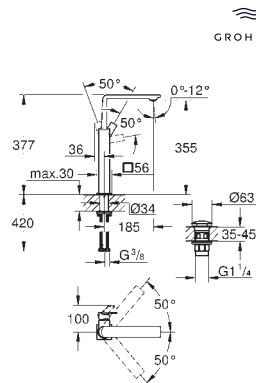

- 23 403 001
- 23 403 GN1
- 23 403 DL1
- 23 403 A01

- chrome
- brushed cool sunrise
- brushed warm sunset
- hard graphite

Allure
Single-lever basin mixer 1/2"
XL-Size

- swivelling spout
- for free-standing basins
- GROHE SilkMove 28 mm ceramic cartridge
- GROHE Long-Life Shine durable sparkling sheen
- GROHE Water Saving 5.7 l/min. flow limiter
- smooth body
- GROHE AquaGuide adjustable slim air mousseur
- projection 185 mm
- height 377 mm
- push-to-open waste set
- flexible connection hoses
- temperature limiter