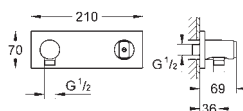

26 878 000

chrome

Grotherm F

Wall shower union with integrated shower holder

1/2" shower outlet

vertical and horizontal installation

protected against backflow

for use with rough-in box 35107000 (1/2" connection), sold separately

hand shower and shower hose sold separately