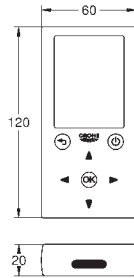

Remote control

for all GROHE one eye infra-red products as of 06/2015

monitoring

consumption and usage data
thermal disinfection cycles
auto flush cycles

configuration

cleaning mode on/off
thermal disinfection
detection range
shut off delay
auto flush

service

send and save profile
reset to factory or user settings
service details, demo mode
3 x 1.5 V DC (AAA) battery supply

36 340 000