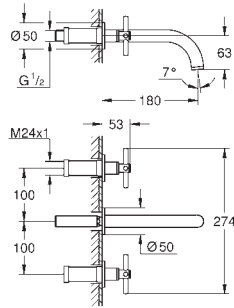

Ref. no.

- 20 661 000
- 20 661 DC0
- 20 661 GL0
- 20 661 DA0
- 20 661 AL0

Colour

- chrome
- supersteel
- cool sunrise
- warm sunset
- brushed hard graphite

Atrio

3-hole wash-basin mixer
wall mounted
final installation for 29 025
without concealed body
headparts 1/2" - 90°

GROHE Long-Life Shine durable sparkling sheen
GROHE EcoJoy 5.7 l/min laminar mousseur
centre distance 200 mm
projection 180 mm
with cross handles
Sets of caps with „H“ and „C“ marking and without marking

29 025 002