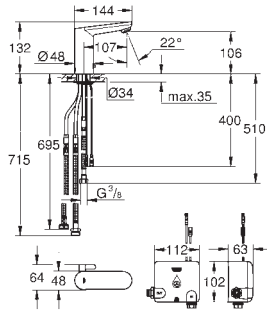

GROHE EUROSMART COSMOPOLITAN E

Ref. no.

Colour

36 386 001

chrome

**Eurosmart Cosmopolitan E
Powerbox**

infra-red electronic basin mixer with mixing device and adjustable temperature limiter

with infrared sensor for bi-directional communication for monitoring, configuration and service purpose including Powerbox self-generating power system

GROHE Long-Life Shine finish

GROHE Water Saving 6.0 l/min mousseur

including all flexible connection hoses

non-return valve, dirt strainers

rapid installation system

power generator with water turbine

internal energy saving unit

with use of 60 s/24 h stand-by, 260 s/100 h stand-by

with additional backup power

7 pre-set programs:

auto flush, thermal disinfection, cleaning mode

additional functions and precise settings by remote control 36 407

CE approved

36 454 000

chrome

**Eurosmart Cosmopolitan E Special
Infra-red electronic wall basin mixer
with thermostatic temperature control**

with infrared sensor for bi-directional communication for monitoring, configuration and service purpose

6V lithium battery, type CR-P2

battery lifetime: approx. 7 years (150 actuations a day)

activation by hand, deactivation automatically when leaving detection zone

two additional detection modes adjustable (hand-hand or body-body)

GROHE Long-Life Shine durable sparkling sheen

GROHE CoolTouch

laminar mousseur 9 l/min

non-return valve, dirt strainers

GROHE SafetyPlus fixed temperature stop

temperature scale handle with internal safety stop between 35C and 43C

full unmixed hot or cold water in extreme handle position for legionella sampling

projection 287 mm, swivel range stop at 130°

with S-unions and with covers, self-sealing escutcheons

multistage battery status display

7 pre-set programs:

auto flush, thermal disinfection, cleaning mode

additional functions and precise settings by remote control 36 407

CE approved