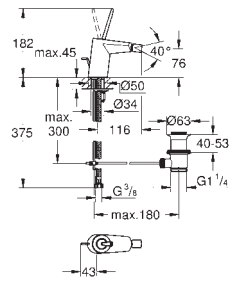

GROHE EURODISC JOY

Ref. no.

Colour

24 036 000

chrome

Eurodisc Joy

Single-lever bidet mixer 1/2"

S-Size

GROHE FeatherControl Joystick cartridge

GROHE Long-Life Shine durable sparkling sheen

GROHE Water Saving ball-joint mousseur 5.7 l/min

GROHE FastFixation Plus installation system

pop-up waste set 1 1/4"

flexible connection hoses