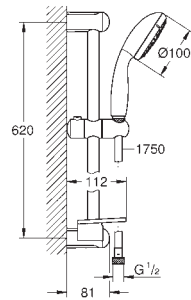

GROHE TEMPESTA

Ref. no.

Colour

27 600 001

chrome

Tempesta 100
Shower rail set 3 sprays
handshower (28 419)
shower rail, 600 mm (27 523)
Relaxaflex hose 1750 mm 1/2"x1/2" (28 154)
GROHE EasyReach tray (27 596)
GROHE Water Saving 9.5 l/min flow limiter
GROHE DreamSpray perfect spray pattern
GROHE Long-Life Shine durable sparkling sheen
SpeedClean anti-lime system
Inner WaterGuide for a longer life
ShockProof silicone ring prevents damages caused by shower falling