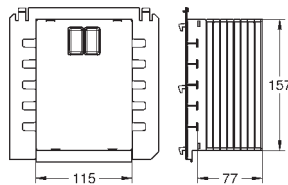

40 911 000

Revision shaft for small flush plates

for combination with Rapid SL and Uniset with GD 2 cisterns