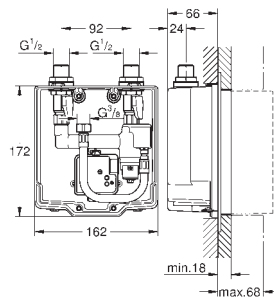

GROHE EUROSMART COSMOPOLITAN E

Ref. no.

Colour

13 378 000

chrome

Cast swivel spout

length 115 mm
swivelling (180 or 90°) and lockable
laminar flow limiter 9 l/min
GROHE Long-Life Shine finish

13 380 000

chrome

ditto, length 175 mm

36 334 SD0

stainless steel

Eurosmart Cosmopolitan E

Infra-red electronic wall basin tap without mixing device

with infrared sensor for bi-directional communication for monitoring, configuration and service purpose for cold or premixed water with transformer 100-230 V AC, 50-60 Hz, 6 V DC laminar mousseur 9 l/min stainless steel escutcheon SuperSteel spout, projection 232 mm
7 pre-set programs:
auto flush, thermal disinfection, cleaning mode additional functions and precise settings by remote control 36 407 set for final installation for concealed fitting box 36 336 001/36 337 001 CE approved

36 335 SD0

stainless steel

ditto, projection 172 mm

36 337 001

**Euroeco Cosmopolitan E
Concealed mounting box**

wall installation for installation with pre-mixed or cold water suitable for IR-sets for final installation stop valve connection housing for power supply allows for waterproofing of wall construction surrounding the concealed body with sealing sleeve

36 336 001

**Eurosmart Cosmopolitan E
Concealed mounting box**

with integrated pre-adjustable thermostatic mixer wall installation suitable for IR-sets for final installation 2 stop valves non-return valve connection housing for power supply allows for waterproofing of wall construction surrounding the concealed body with sealing sleeve