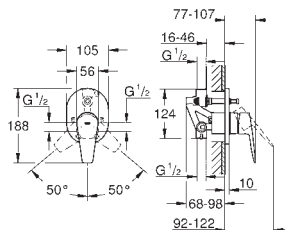

29 039 001 **chrome**
BauEdge
Single-lever bath mixer 1/2"
concealed installation with 37048000
set for final installation
concealed body
GROHE Long-Life 46 mm ceramic cartridge
GROHE Long-Life Shine durable sparkling sheen
adjustable flow rate limiter
automatic diverter: bath/shower
escutcheon- and shaft-sealing