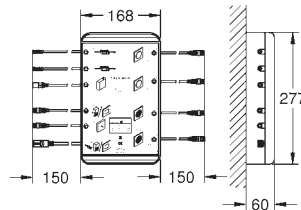

GROHE F-digital Deluxe

Base Unit Box 2.0 Bluetooth (BCU V2.0)

for connecting light, sound and steam modules

2 plug connections, each for one pair of sound modules (36 473 000)

2 plug connections, each for one pair of light modules (36 472 000) or

1 ceiling shower (27 865 000) with integrated light

2 plug connections for steam module (29 414 000), including 1 connection for steam generator and 1 connection for temperature sensor

2 plug connections for power supply

2 plug connections for Bluetooth unit (supply voltage and data line)

must be accessible for service

optional the base unit box can be placed into

extra equipment 36 474 000

component has to be ordered separately

26 864 000

chrome