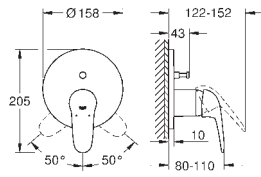

Ref. no.

Colour

24 047 003

chrome

Eurostyle

Single-lever mixer with 2-way diverter

final installation for
GROHE Rapido SmartBox (35 604)

GROHE SilkMove 46 mm ceramic cartridge

GROHE Long-Life Shine durable sparkling sheen

GROHE FastFixation escutcheon with covered shaft sealing and covered fixing

metal escutcheon, retroactively 6° adjustable

automatic 2-way diverter

outlet B = 27 l/min, outlet C = 27 l/min

35 604 000

GROHE Rapido SmartBox universal rough-in box for concealed installation

19 507 003

chrome