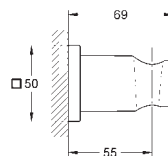

27 075 000

chrome

Rainshower

Wall hand shower holder

not adjustable

with square escutcheon

GROHE Long-Life Shine durable sparkling sheen