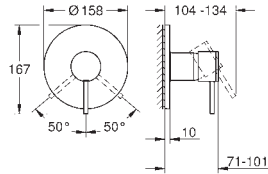

GROHE SPA

GROHE
ATRIO

SPA BATH
FAUCETS

Ref. no.

Colour

- 24 354 000
- 24 354 DC0
- 24 354 GL0
- 24 354 DA0
- 24 354 AL0

- chrome
- supersteel
- cool sunrise
- warm sunset
- brushed hard graphite

Aerio

Single-lever shower mixer

final installation for GROHE Rapido SmartBox (35 604)

GROHE SilkMove 46 mm ceramic cartridge

GROHE Long-Life Shine durable sparkling sheen

GROHE FastFixation escutcheon with covered shaft sealing and covered fixing metal escutcheon, retroactively 6° adjustable outlet B or C = 30 l/min

35 604 000

GROHE Rapido SmartBox universal rough-in box for concealed installation