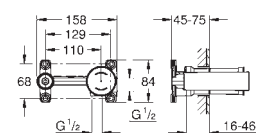

23 571 000

Single-lever mixer 1/2", universal concealed body
for 2-hole basin mixers
wall installation

GROHE SilkMove 35 mm ceramic cartridge adjustable flow rate limiter with temperature limiter
spout can be positioned on the right or left
DR-brass
installation device
with sealing sleeve