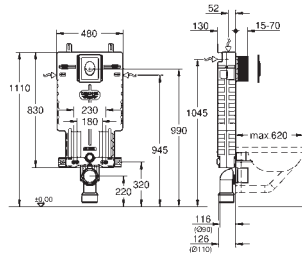

GROHE UNISSET FRAMES AND ACCESSORIES

Ref. no.

Colour

38 723 001

Uniset

2-in-1 set for WC

with flushing cistern GD 2

Uniset element for WC (38 643 001)

Skate Air flush plate, chrome, vertical installation (38 505 000)