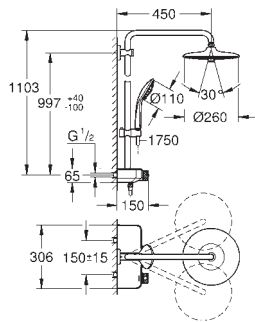

26 509 000 **chrome**
Euphoria SmartControl System 260 Mono
Shower system with Safety Mixer for wall mounting
horizontal 450 mm shower arm
upper bracket adjustable for minimal adaption to existing drilling holes
exposed SmartControl Safety Mixer
head shower Euphoria 260 (26 455)
3 spray patterns: Rain, SmartRain, Jet
with ball joint
hand shower Euphoria 110 Massage, spray plate white (27 221 001)
adjustable in height with gliding element
Silverflex shower hose 1750 mm (28 388)
GROHE DreamSpray perfect spray pattern
GROHE Long-Life Shine durable sparkling sheen
GROHE CoolTouch no risk of scalding
GROHE TurboStat compact cartridge
GROHE ProGrip with knurl structure
GROHE Water Saving - Less water, perfect flow
GROHE SafeStop at 38°C
GROHE SafeStop Plus optional temperature limiter at 43°C included
GROHE SmartControl push for ON-OFF, turn for volume adjustment
integrated **GROHE EasyReach** shower tray
SpeedClean anti-lime system
Inner WaterGuide for a longer life
TwistStop to prevent hose from twisting
suitable for instantaneous heaters from 18 kW/h
minimum flow rate 7 l/min.