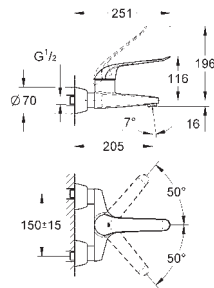

32 778 000

chrome

Euroeco Special
Single-lever basin mixer 1/2"
wall mounted
GROHE Long-Life Shine durable sparkling sheen
GROHE SilkMove 46 mm ceramic cartridge
GROHE Water Saving - Less water, perfect flow
adjustable flow rate limiter
adjustable temperature limiter
laminar flow limiter 9 l/min
cast spout
projection 205 mm
lever length 170 mm
S-unions