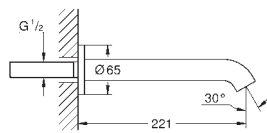

13 449 001
13 449 DC1
13 449 GL1
13 449 GN1
13 449 DA1
13 449 DL1
13 449 A01
13 449 AL1

chrome
supersteel
cool sunrise
brushed cool sunrise
warm sunset
brushed warm sunset
hard graphite
brushed hard graphite

Essence

Bath spout

wall mounted
mousseur
male thread 1/2"
GROHE Long-Life Shine durable sparkling sheen
projection 221 mm