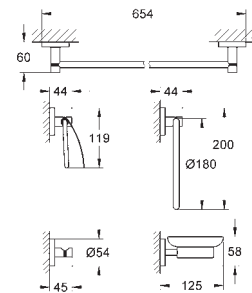

GROHE ESSENTIALS

	Ref. no.	Colour
	40 776 001 40 776 DC1	chrome supersteel
	Essentials Master bathroom accessories set 4-in-1 material: metal towel ring (40 365 001) robe hook (40 364 001) toilet paper holder (40 367 001) towel rail, 600 mm (40 366 001) concealed fastening GROHE Long-Life Shine durable sparkling sheen	
	40 344 001	chrome
	Essentials Master bathroom accessories set 5-in-1 material: glass / metal towel ring (40 365 001) towel rail, 600 mm (40 366 001) robe hook (40 364 001) paper holder with cover (40 367 001) soap dish with holder (40 444 001) concealed fastening GROHE Long-Life Shine durable sparkling sheen colour DC available until 31 march 2023