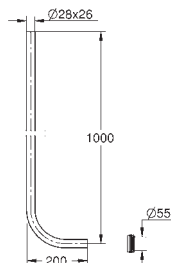

Flush pipe
for WC flush valve
Ø 28 x 26 mm
1000 x 200 mm
straight
chrome plated brass
without flush pipe fixing device
for distance to the wall 15 - 85 mm
connector