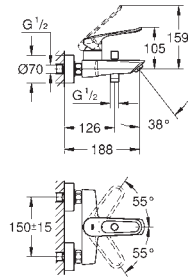

GROHE EUROSMART CARE

Ref. no. Colour

25 241 003 **chrome**
Eurosmart
Single-lever bath mixer 1/2"
wall mounted
loop metal lever
lever length 123 mm
GROHE SilkMove 35 mm ceramic cartridge
adjustable flow rate limiter
with temperature limiter
automatic diverter: bath/shower
mousseur
integrated non-return valve in shower outlet
S-unions
metal wall escutcheons
protected against backflow