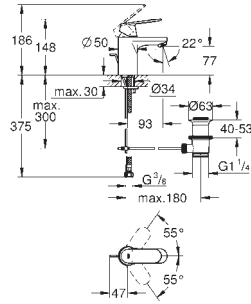

GROHE EUROCOSMO

Ref. no. Colour

32 825 00E chrome

Eurocosmo
Single-lever basin mixer 1/2"
S-Size
GROHE SilkMove 35 mm ceramic cartridge
adjustable flow rate limiter
temperature limiter
GROHE Long-Life Shine durable sparkling sheen
GROHE Water Saving SpeedClean mousseur 5.7 l/min
GROHE FastFixation installation system
pop-up waste set 1 1/4"
flexible connection hoses