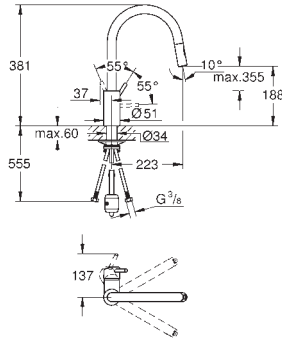

31 483 002
31 483 DC2

chrome
supersteel

Concetto

Single-lever sink mixer 1/2"

high spout

GROHE Long-Life Shine durable sparkling sheen

GROHE SilkMove 35 mm ceramic cartridge

Lead and Nickel Free Inner Water Ways

pull-out dual spray

diverter: laminar spray/SpeedClean shower jet

adjustable flow rate limiter

swivel tubular spout

swivel area 360°

protected against backflow

flexible connection hoses

metal fixation set