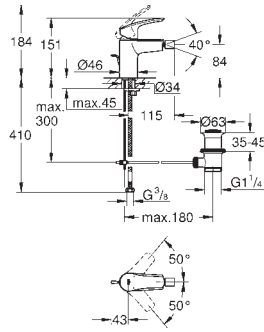

GROHE EUROSMART

Ref. no. Colour

32 929 003 **chrome**

Eurosmart
Single-lever bidet mixer 1/2"
S-Size
GROHE SilkMove 28 mm ceramic cartridge
adjustable flow rate limiter
with temperature limiter
GROHE Long-Life Shine durable sparkling sheen
GROHE Water Saving mousseur 5.7 l/min
Lead and Nickel Free Inner Water Ways
GROHE FastFixation installation system
with ball joint
pop-up waste set 1 1/4"
flexible connection hoses