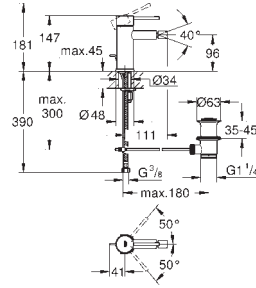

GROHE ESSENCE

Ref. no. **24 395 KF1** Colour **phantom black**

Essence
Single-lever bidet mixer 1/2"
S-Size
GROHE SilkMove 28 mm ceramic cartridge with temperature limiter
GROHE Long-Life Shine durable sparkling sheen
GROHE FastFixation Plus installation system
ball-joint mousseur
smooth body
flexible connection hoses