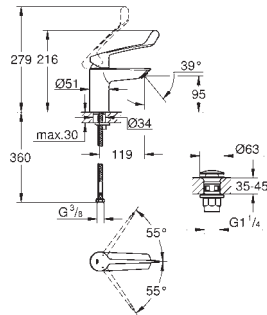

23 982 003 **chrome**
Eurosmart
Single-lever basin mixer 1/2"
S-Size
long metal lever
lever length 156 mm
GROHE SilkMove 35 mm ceramic cartridge
adjustable flow rate limiter
with temperature limiter
GROHE FastFixation installation system
smooth body with push-open pop-up waste set 1 1/4"
flexible connection hoses