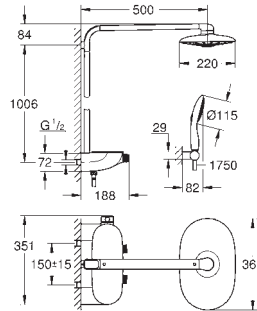

GROHE RAINSHOWER SYSTEM SMARTCONTROL

Ref. no.

Colour

26 250 000

chrome

Rainshower System SmartControl Duo 360 Shower system with Safety Mixer for wall mounting

horizontal 500 mm shower arm
exposed SmartControl Safety Mixer
head shower Rainshower Duo 360, spray plate chrome
GROHE PureRain and Trio Massage
Power&Soul 115 hand shower, spray plate white (27 671)
hand shower wall holder (27 055)
Silverflex shower hose 1750 mm (28 388)
minimum flow rate 10 l/min.
GROHE DreamSpray perfect spray pattern
GROHE Long-Life Shine durable sparkling sheen
GROHE CoolTouch no risk of scalding
GROHE TurboStat compact cartridge
GROHE SafeStop safety button at 38C
GROHE SafeStop Plus optional temperature limiter at 43°C included
GROHE SmartControl push for ON-OFF, turn for volume adjustment
GROHE EasyReach shower tray
SpeedClean anti-lime system
Inner WaterGuide for a longer life
suitable for instantaneous heaters from 18 kW/h
TwistStop to prevent hose from twisting

26 443 000

chrome