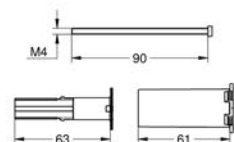

14 058 000

Universal extension set 2-handle thermostats, 25 mm
fits for concealed 2-handle thermostats in combination with
GROHE Rapido SmartBox