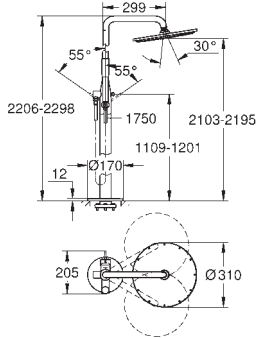

GROHE ESSENCE

Ref. no.

Colour

23 741 001
23 741 DC1

chrome
supersteel

Essence

Single-lever free-standing shower system

floor-mounted

final installation for 45 984, 29 086

GROHE SilkMove 35 mm ceramic cartridge with temperature limiter

GROHE Long-Life Shine durable sparkling sheen

automatic diverter, head shower/hand shower

360° horizontal swivable shower arm

integrated non-return valve in shower outlet

with shower holder

Rainshower Cosmopolitan 310 head shower 9.5 l/min (27 477)

GROHE DreamSpray perfect spray pattern

SpeedClean anti-lime system

for chrome: hand shower 27 806, for other colours: hand shower 26 465

Silverflex shower hose 1750 mm (28 388)

protected against backflow