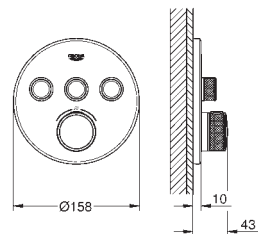

29 508 KF0

phantom black

Grotherm SmartControl

Safety mixer for concealed installation with 3 valves

final installation for GROHE Rapido SmartBox (35 604)

GROHE FastFixation metal wall escutcheon, retroactively 6° adjustable

GROHE Long-Life Shine finish

GROHE SmartControl push for ON-OFF, turn for volume adjustment exchangeable symbols

GROHE TurboStat compact cartridge

GROHE ProGrip with knurl structure

GROHE SafeStop safety button at 38°C

GROHE SafeStop Plus optional temperature limiter at 43°C or 46°C included

built-in non-return valves and dirt strainers

multiple outlets can be run simultaneously

flow performance: outlet A = 23 l/min, outlet B = 27 l/min, outlet C = 23 l/min,

outlet A + B = 33 l/min, outlet A + B + C = 36 l/min

35 604 000

GROHE Rapido SmartBox universal rough-in box for concealed installation