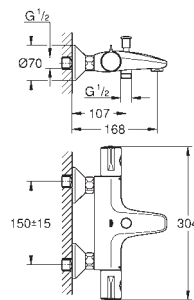

Grotherm 800

Bath Safety Mixer

wall mounted

GROHE Long-Life Shine durable sparkling sheen

GROHE SafeStop safety button at 38°C

GROHE SafeStop Plus optional temperature limiter at 43°C included

GROHE TurboStat compact cartridge

integrated stop valve

automatic diverter: bath/shower

volume handle with **GROHE EcoButton**

ceramic headpart 1/2", 180°

shower bottom outlet 1/2"

mousseur

built-in non-return valves

dirt strainers

S-unions

GROHE Water Saving - Less water, perfect flow