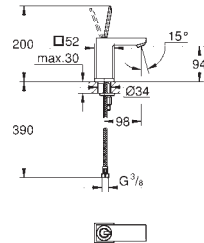

23 656 000

chrome

Eurocube Joy
Single-lever basin mixer 1/2"
S-Size
GROHE FeatherControl Joystick cartridge
GROHE Water Saving SpeedClean mousseur 5.7 l/min
GROHE FastFixation Plus installation system
smooth body
flexible connection hoses