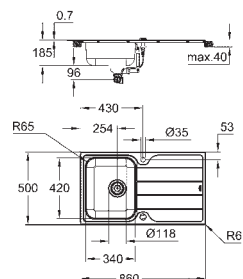

GROHE STAINLESS STEEL SINKS

Ref. no.

Colour

31 580 SD1

stainless steel

K700

Stainless steel sink

model: K700 90-S 86.4/46.4 1.0

mounting type: undermount, top mount or flush mount

material: stainless steel AISI 304 (V2A)

material thickness: 1 mm

GROHE Long-Life Shine finish

finish: satin finish

GROHE Whisper

min. cabinet size: 900 mm

dimensions: 864 x 464 mm

1 bowl: 800 x 400 x 200 mm

outer radius: R11 (undermount)/R3 (topmount), inner bowl radius: R10

GROHE FastFixation installation system

cut-out (undermount): 802 x 402 mm (R11)

cut-out (flush mount): 849 x 449 mm (R3)

cut-out (flush mount): 849 x 449 mm (R3) (top step outer size: -865 x 465 -R8 deep -3.5 mm)

drainer: Ø 3.5" basket strainer waste

accessories included: waste kit, basket strainer waste, mounting set

optional: push to open excenter (40 986 SD0)

amount of fasteners included (top mount): 8

amount of fasteners included (undermount): 8

31 855 SD0

stainless steel

K700

Stainless steel sink

model: K700 90-S 86/50 2.0 lh

mounting type: top mount or flush mount

material: stainless steel AISI 304 (V2A)

material thickness: 1 mm

GROHE Long-Life Shine finish

finish: satin finish

GROHE Whisper

min. cabinet size: 900 mm

dimensions: 860 x 500 mm

1 bowl: 430 x 450 x 200 mm

2 bowl: 300 x 401 x 200 mm

GROHE FastFixation installation system

cut-out (top mount): 845 x 485 mm (R3)

cut-out (flush mount): 845 x 485 mm (R3) (top step outer size: -861 x 501 -R8 deep -3.5 mm)

drainer: Ø 3.5" basket strainer waste

accessories included: waste kit, basket strainer waste, mounting set

amount of fasteners included (top mount): 12

31 571 SD1

stainless steel

K500

Stainless steel sink with drainer

model: K500 45-S 86/50 1.0 rev

mounting type: top mount

material: stainless steel AISI 304 (V2A)

material thickness: 0.7 mm