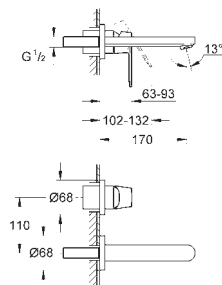

19 381 000

chrome

Eurocosmo
2-hole basin mixer
S-Size
wall mounted
final installation for 23 571
without concealed body
metal rosette
GROHE Long-Life Shine durable sparkling sheen
GROHE AquaGuide adjustable mousseur
centre distance 110 mm
projection 170 mm