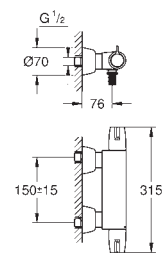

34 666 000

chrome

**Grotherm Special
Basin Safety mixer 1/2"**

wall mounted
ergonomic handles, ceramic headparts 1/2", 90°
GROHE TurboStat compact cartridge
temperature scale handle with internal safety stop between 35C and 43C
easy thermal disinfection via optional key 47 994 000
integrated stop valve
bottom outlet for spouts 13 378 or 13 380
dirt strainers, with S-unions and with covers
GROHE FastFixation for fast exchange of non return valves in connections
100% GROHE CoolTouch safety housing with CoolTouch escutcheons
GROHE Long-Life Shine durable sparkling sheen
GROHE SafetyPlus fixed temperature stop

SPECIAL FAUCETS