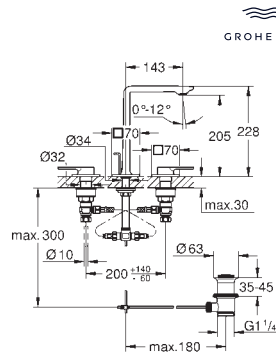

GROHE SPA

20 188 001
20 188 GN1
20 188 DL1
20 188 A01

chrome
brushed cool sunrise
brushed warm sunset
hard graphite

**Allure
3-hole basin mixer 1/2"
M-Size**

with lever handles
deck mounted
ceramic headparts 1/2", 90°
GROHE Long-Life Shine durable sparkling sheen
GROHE Water Saving 5.7 l/min. flow limiter
GROHE AquaGuide adjustable slim air mousseur
projection 143 mm
flexible connection hoses between spout and side valves
pop-up waste set 1 1/4"