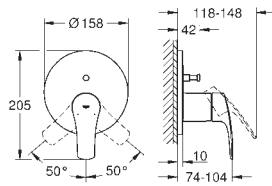

Eurosmart

Single-lever mixer with 2-way diverter

final installation for
GROHE Rapido SmartBox (35 604)

GROHE SilkMove 46 mm ceramic cartridge

GROHE Long-Life Shine durable sparkling sheen

GROHE FastFixation escutcheon with covered shaft sealing and covered fixing metal escutcheon, retroactively 6° adjustable
automatic 2-way diverter
outlet B = 27 l/min, outlet C = 27 l/min
without roughing-in-set

35 604 000

GROHE Rapido SmartBox universal rough-in box for concealed installation

19 451 003

chrome