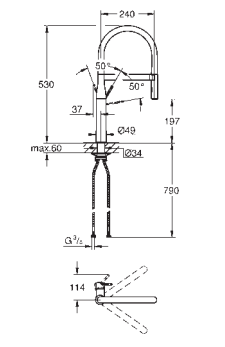

30 503 000

chrome

30 503 DC0

supersteel

Essence
Single-lever sink mixer 1/2"
GROHE Long-Life Shine durable sparkling sheen
GROHE SilkMove 28 mm ceramic cartridge with integrated temperature limiter
professional spray
with flexible, hygienic GROHFlexx kitchen Santoprene hose
diverter: laminar spray/SpeedClean shower jet
automatic return to laminar spray
metal spray
GROHE Magnetic Docking guarantees easy retraction and smooth docking
swivel spout, swivel area 360°
protected against backflow
flexible connection hoses, metal fixation set
replaces Essence sink mixer 30 294 xx0