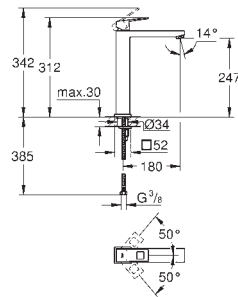

23 406 000

chrome

23 406 DC0

supersteel

23 406 AL0

brushed hard graphite

Eurocube
Single-lever basin mixer 1/2"
XL-Size

for free-standing basins

GROHE SilkMove 28 mm ceramic cartridge

temperature limiter

GROHE Long-Life Shine durable sparkling sheen

GROHE Water Saving SpeedClean mousseur 5.7 l/min

GROHE FastFixation Plus installation system

smooth body

flexible connection hoses