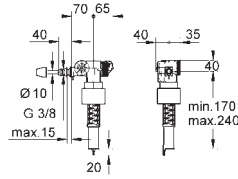

GROHE ACCESSORIES FOR FLUSHING CISTERNS

Ref. no.

Colour

37 095 000

Filling valve

3/8"

universal application

without adapter for the pipe connection
cap, restrictor

***) max. shortening 100 mm

37 092 000

ditto, with adapter

43 537 000