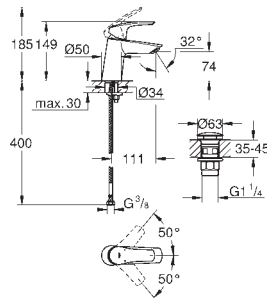

23 968 003

chrome

Eurosmart
Single-lever basin mixer 1/2"
S-Size

angled version

GROHE SilkMove 28 mm ceramic cartridge

adjustable flow rate limiter

with temperature limiter

GROHE Long-Life Shine durable sparkling sheen

GROHE Water Saving mousseur 5.7 l/min

Lead and Nickel Free Inner Water Ways

GROHE FastFixation installation system

flexible connection hoses

smooth body with push-open pop-up waste set 1 1/4"