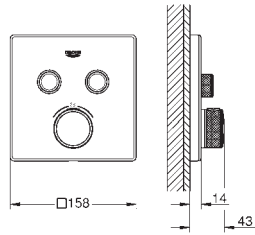

GROHE GROHTHERM SMARTCONTROL

Ref. no.

Colour

29 156 LS0

moon white

Grotherm SmartControl

Safety mixer for concealed installation with 2 valves
final installation for GROHE Rapido SmartBox (35 604)

GROHE FastFixation metal wall escutcheon, retroactively 6° adjustable

GROHE Long-Life Shine finish

GROHE SmartControl push for ON-OFF, turn for volume adjustment
exchangeable symbols

GROHE TurboStat compact cartridge

GROHE ProGrip with knurl structure

GROHE SafeStop safety button at 38°C

GROHE SafeStop Plus optional temperature limiter at 43°C or 46°C included

built-in non-return valves and dirt strainers

multiple outlets can be run simultaneously

cover plate in moon white acrylic glass

flow performance: outlet B = 24 l/min, outlet C = 26 l/min, outlet B+C = 29 l/min

35 604 000

GROHE Rapido SmartBox universal rough-in box for concealed installation

29 157 LS0

moon white