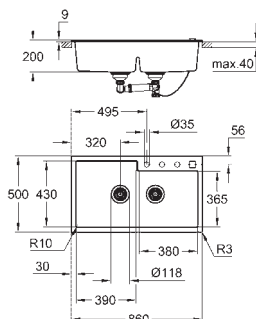

K500

Composite sink
model: K500 90-C 86/50 2.0

mounting type: top mount
material: quartz composite

GROHE Whisper

min. cabinet size: 900 mm
dimensions: 860 x 500 mm
1 bowl: 390 x 430 x 200 mm
2 bowl: 380 x 365 x 200 mm

outer radius: R3, inner bowl radius: R10

GROHE FastFixation installation system

sink mountable left

cut-out: 840 x 480 mm

drainer: automatic waste fitting

accessories included: automatic waste fitting with rotary handle, waste kit, basket

strainer waste, mounting set

optional: push to open excenter (40 986 SD0)

amount of fasteners included (top mount): 10

heat resistant up to 180° C