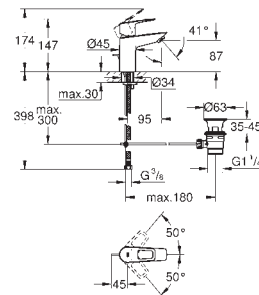

23 877 001

chrome

BauLoop
Single-lever basin mixer 1/2"
S-Size
GROHE Long-Life 28 mm ceramic cartridge
with temperature limiter
GROHE Long-Life Shine durable sparkling sheen
Lead and Nickel Free Inner Water Ways
GROHE LowFlow mousseur 3.5 l/min
rapid installation system
plastic pop-up waste set 1 1/4"
flexible connection hoses