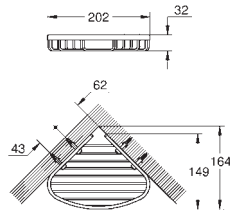

GROHE BAUCOSMOPOLITAN

Ref. no.

Colour

40 664 001

chrome

BauCosmopolitan
Soap wire basket
material: metal
for corner installation