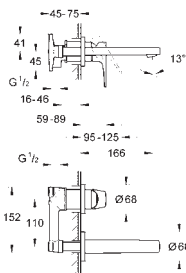

20 287 000

chrome

BauFlow
2-hole basin mixer
wall mounted
set for final installation
concealed body
GROHE Long-Life 35 mm ceramic cartridge
GROHE Long-Life Shine durable sparkling sheen
mousseur
centre distance 110 mm
projection 166 mm