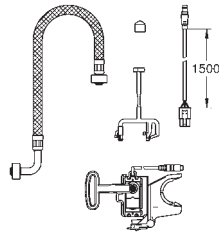

CE approved

14 926 002

GROHE Sensia Arena

Remote control

including wall holder

GROHE
CERAMICS

CONTENTS

Essence	418
Cube Ceramic	421
Euro Ceramic	424
BauEdge Ceramic	429
Bau Ceramic	430
Acrylic shower trays	436