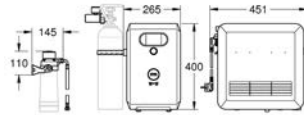

GROHE SilkMove 28 mm ceramic cartridge

pull out mousseur spout

swivel tubular spout, swivel area 360°

separate inner water ways for filtered and non-filtered water
flexible connection hoses

GROHE Blue Professional cooler

delivers 12 liters of chilled sparkling water per hour

270 Watt cooling unit, 230 V, 50 Hz

type of protection IP 21, CE approved

requires ventilation holes in the bottom of the kitchen cabinet

software set-up, monitoring of filter and CO₂ capacity via GROHE Ondus app

GROHE Blue filter, CO₂ bottle and cleaning cartridge are not included and have to be ordered separately

System requirements Apple

iPhone with iOS 12.0 or higher

System requirements Android

smart phone with Android 6.0 or higher

Mobile devices and GROHE Watersystems App*** are not included in delivery and have to be ordered separately via an authorised Apple store/store/iTunes or Google Play store.

* The Bluetooth word mark and logos are registered trademarks owned by Bluetooth SIG, Inc. and any use of such marks by Grohe AG is under license. Other trademarks and trade names are those of their respective owners.

** Apple, the Apple logo, iPod, iPod Touch, iPhone and iTunes are trademarks of Apple Inc., registered in the U.S. and other countries. Apple is not responsible for the function of this device or its compliance with safety and regulatory standards.

*** Available for free via iTunes app or Google Play store.

31 326 002
31 326 DC2

chrome
supersteel

GROHE Blue Professional

L-spout kit with pull-out mousseur

GROHE Blue single-lever sink mixer with filter function
push buttons for 3 types of filtered and chilled table water
still, medium, sparkling

GROHE Long-Life Shine durable sparkling sheen

GROHE SilkMove 28 mm ceramic cartridge

pull out mousseur spout

swivel tubular spout, swivel area 360°

separate inner water ways for filtered and non-filtered water
flexible connection hoses

GROHE Blue Professional cooler

delivers 12 liters of chilled sparkling water per hour

270 Watt cooling unit, 230 V, 50 Hz

type of protection IP 21, CE approved

requires ventilation holes in the bottom of the kitchen cabinet

software set-up, monitoring of filter and CO₂ capacity via GROHE Ondus app

GROHE Blue filter, CO₂ bottle and cleaning cartridge are not included and have to be ordered separately

System requirements Apple

iPhone with iOS 12.0 or higher

System requirements Android

smart phone with Android 6.0 or higher

Mobile devices and GROHE Watersystems App*** are not included in delivery and have to be ordered separately via an authorised Apple store/store/iTunes or Google Play store.

* The Bluetooth word mark and logos are registered trademarks owned by Bluetooth SIG, Inc. and any use of such marks by Grohe AG is under license. Other trademarks and trade names are those of their respective owners.

** Apple, the Apple logo, iPod, iPod Touch, iPhone and iTunes are trademarks of Apple Inc., registered in the U.S. and other countries. Apple is not responsible for the function of this device or its compliance with safety and regulatory standards.

*** Available for free via iTunes app or Google Play store.