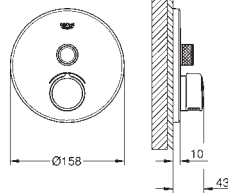

29 144 000

chrome

SmartControl

Concealed mixer with one valve

final installation for GROHE Rapido SmartBox (35 604)

GROHE FastFixation metal wall escutcheon, retroactively 6° adjustable

GROHE Long-Life Shine durable sparkling sheen

GROHE SmartControl push for ON-OFF, turn for volume adjustment

exchangeable symbols

cartridge for temperature mixing

outlet B = 27 l/min, outlet C = 27 l/min

35 604 000

GROHE Rapido SmartBox universal rough-in box for concealed installation