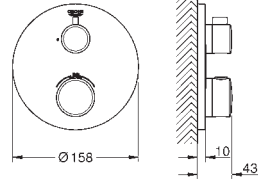

GROHE GROHTHERM 2 HANDLE TRIM SETS

Ref. no. Colour

24 075 000 chrome

Grotherm
Safety mixer for 1 outlet with shut off valve
final installation for GROHE Rapido SmartBox (35 604)
GROHE TurboStat compact cartridge
GROHE Long-Life Shine durable sparkling sheen
GROHE FastFixation escutcheon with covered shaft sealing and covered fixing metal escutcheon, retroactively 6° adjustable
GROHE SafeStop safety button at 38C
GROHE SafeStop Plus optional temperature limiter at 43°C or 46°C included
built-in non-return valves and dirt strainers
ceramic stop valve, 120°
outlet B = 27 l/min, outlet C = 30 l/min

35 604 000
GROHE Rapido SmartBox universal rough-in box for concealed installation

24 076 000 chrome