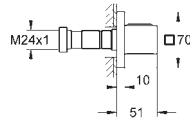

26 879 000

chrome

Grotherm F

Single volume control trim

for use with rough-in box 35 028 000 (1/2" connections) / sold separately

metal handle for volume control
metal wall escutcheon with hidden fixing
and hidden sealing

GROHE Long-Life Shine durable sparkling sheen