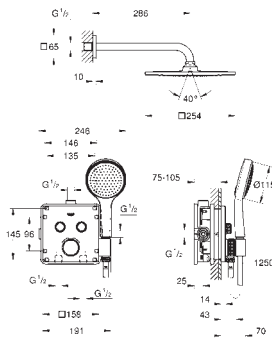

Grotherm SmartControl

Perfect shower set

concealed thermostat with 2 valves and integrated hand shower holder

Grotherm SmartControl set for final installation (29 125)

GROHE Rapido SmartBox (35 604)

Rainshower F-Series 10" head shower set (26 070)

hand shower Power&Soul Cosmopolitan 115 (27 661)

Silverflex shower hose 1.250 mm (28 362)

34 706 000

chrome