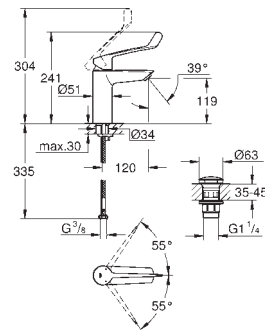

23 983 003

chrome

Eurosmart

Single-lever basin mixer 1/2"

M-Size

long metal lever
lever length 156 mm
GROHE SilkMove 35 mm ceramic cartridge
adjustable flow rate limiter
with temperature limiter
laminar flow limiter 9 l/min
GROHE FastFixation installation system
smooth body with push-open pop-up waste set 1 1/4"
flexible connection hoses