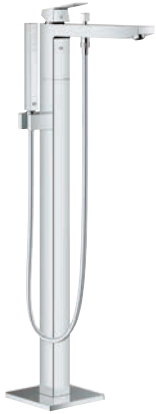

GROHE EUROCUBE

Ref. no.

Colour

23 672 001
23 672 DC1
23 672 AL1

chrome
supersteel
brushed hard graphite

Eurocube

Single-lever bath mixer 1/2", floor mounted

final installation for 45 984, 29 086

GROHE SilkMove 35 mm ceramic cartridge
with temperature limiter

GROHE Long-Life Shine durable sparkling sheen

automatic diverter: bath/shower

spout with mousseur

Euphoria Cube+ Stick hand shower 6.6 l/min (26 467)

Silverflex shower hose 1.250 mm (28 362)

projection 298 mm

integrated non-return valve in shower outlet

protected against backflow

with shower holder