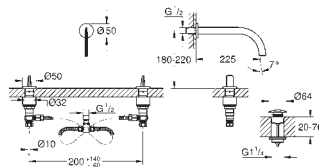

Atrio Icon 3D

3-hole wall-mount basin mixer

open spout for pure laminar water flow

red and blue markings on handles for hot and cold water

valves hot/cold with ceramic headparts

flexible connection hoses between spout and side valves

projection 235 mm

technical data

flow pressure min 0.5 bar

recommended pressure 1.0 - 5.0 bar

if static pressure is more than 5 bar fit pressure reducer

avoid major pressure differences between cold and hot water supply

flow rate at 3 bar flow pressure: approx. 5 l/min

max. temperature hot water inlet: 80°C

recommended temperature hot water inlet (energy saving): 60°C