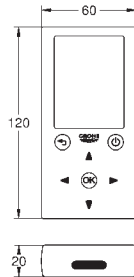

GROHE BAU COSMOPOLITAN E

Ref. no.

Colour

36 407 001

Remote control

for all GROHE one eye infra-red products as of 06/2015

monitoring

consumption and usage data
thermal disinfection cycles
auto flush cycles

configuration

cleaning mode on/off
thermal disinfection
detection range
shut off delay
auto flush

service

send and save profile
reset to factory or user settings
service details, demo mode
3 x 1.5 V DC (AAA) battery supply

36 340 000