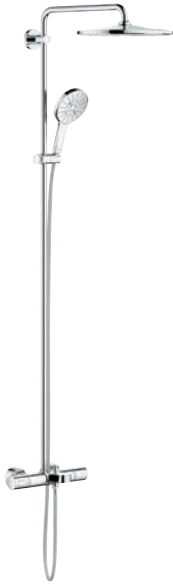

GROHE RAINSHOWER SMARTACTIVE SYSTEM

Ref. no.

Colour

26 657 000

chrome

Rainshower SmartActive 310

Shower system with Bath Safety Mixer for wall mounting

horizontal swivable 450 mm shower arm
exposed Safety Mixer with Aquadimmer function
head shower Rainshower Mono 310 (26 562)
with ball joint

bath inlet

separate diverter for hand shower

hand shower Rainshower SmartActive 130 (26 574)

adjustable in height with gliding element

Silverflex shower hose 1750 mm (28 388)

GROHE TurboStat compact cartridge

GROHE SafeStop safety button at 38C

GROHE SafeStop Plus optional temperature limiter at 43°C included

GROHE CoolTouch no risk of scalding

GROHE DreamSpray perfect spray pattern

GROHE SmartTip showering spray selection via push of a ring

GROHE Long-Life Shine durable sparkling sheen

GROHE Water Saving 9.5 l/min flow limiter

GROHE FastFixation upper bracket adjustable

SpeedClean anti-lime system

Inner WaterGuide for a longer life

minimum flow rate 7 l/min.