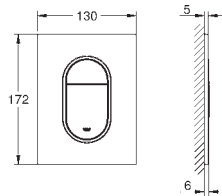

37 624 000 chrome
37 624 P00 matt chrome
37 624 SH0 alpine white
37 624 DC0 supersteel
37 624 GL0 cool sunrise
37 624 GN0 brushed cool sunrise
37 624 DA0 warm sunset
37 624 DL0 brushed warm sunset
37 624 A00 hard graphite
37 624 AL0 brushed hard graphite

Arena Cosmopolitan S

Wall plate

for dual flush
for pneumatic discharge valve AV1
GD 2 cistern
vertical installation
130 x 172 mm
ABS

GROHE Long-Life Shine durable sparkling sheen

GROHE Water Saving - Less water, perfect flow
flush plate with magnetic holder and fixing brackets included
compatible with Rapid SLX

for use with Rapid SL and Uniset with GD 2 cistern please order shaft 40 911 000
colours BE and EN available until 31 March 2023