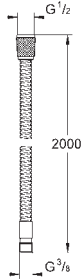

GROHE SHOWER HOSES

Ref. no.	Colour
28 158 001	chrome

Metal hose
2000 mm
1/2" x 3/8"
GROHE Long-Life Shine durable sparkling sheen