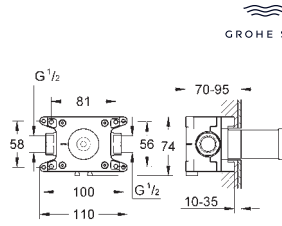

Ref. no.

Colour

35 107 000

chrome

Grotherm F

Rough-in box for wall shower union 26 878 000

built-in box with removable protection cover
waterproof membrane base for wall sealing
flushing plug
for masonry and drywall installation
fixing points for front and back wall
body of DR brass
1/2" connections
installation depth 70 - 95 mm

29 123 000

chrome

29 123 DC0

supersteel

29 123 GN0

brushed cool sunrise

29 123 DL0

brushed warm sunset

29 123 A00

hard graphite

29 123 AL0

brushed hard graphite