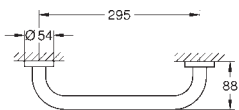

40 421 001	chrome	
	40 421 DC1	supersteel	
	40 421 BE1	polished nickel	
	40 421 EN1	brushed nickel	
	40 421 GL1	cool sunrise	
	40 421 GN1	brushed cool sunrise	
	40 421 DA1	warm sunset	
	40 421 DL1	brushed warm sunset	
	40 421 A01	hard graphite	
	40 421 AL1	brushed hard graphite	
	Essentials Grip bar material: metal 349 mm (functional length 295 mm) concealed fastening GROHE Long-Life Shine durable sparkling sheen