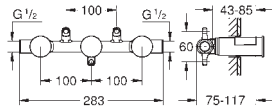

Concealed body

for 3-hole wash-basin mixer
wall installation
Installation depth 43 - 85 mm
DR-brass
installation device
with sealing sleeve