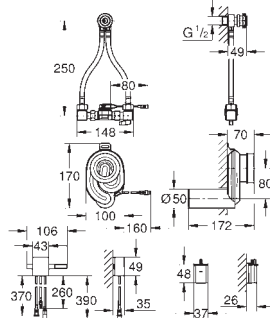

Temperature sensor for urinal

6V lithium battery, type CR-P2
with water connection set and stop valve
siphon with temperature sensor
cartridge with solenoid valve and dirt strainer
flow pressure min 0.5 bar
operating pressure max 10 bar
7 pre-set programs:
auto flush, cleaning mode, pre-flush on/off
CE approved

FLUSHING
SYSTEMS