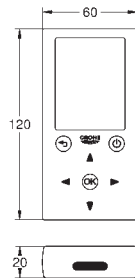

GROHE EUROECO COSMOPOLITAN E

Ref. no.

Colour

36 337 001

**Euroeco Cosmopolitan E
Concealed mounting box**

wall installation
for installation with pre-mixed or cold water
suitable for IR-sets for final installation
stop valve
connection housing for power supply
allows for waterproofing of wall construction surrounding the concealed body with sealing sleeve

36 336 001

**Eurosmart Cosmopolitan E
Concealed mounting box**

with integrated pre-adjustable thermostatic mixer
wall installation
suitable for IR-sets for final installation
2 stop valves
non-return valve
connection housing for power supply
allows for waterproofing of wall construction surrounding the concealed body with sealing sleeve

36 407 001

Remote control

for all GROHE one eye infra-red products as of 06/2015

monitoring

consumption and usage data
thermal disinfection cycles
auto flush cycles

configuration

cleaning mode on/off
thermal disinfection
detection range
shut off delay
auto flush

service

send and save profile
reset to factory or user settings
service details, demo mode
3 x 1.5 V DC (AAA) battery supply

36 340 000

Power extension cable

length 3.00 m

36 338 000

Switch-mode power supply

for one eye infra-red wash basin mixer
switch-mode power supply with operating voltage
100-230 V AC, 50 - 60 Hz
for concealed socket with cover and strain relief