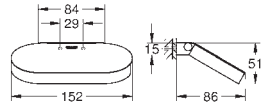

GROHE SELECTION

Ref. no.	Colour
41 069 000	chrome
41 069 DC0	supersteel
41 069 BE0	polished nickel
41 069 EN0	brushed nickel
41 069 GL0	cool sunrise
41 069 GN0	brushed cool sunrise
41 069 DA0	warm sunset
41 069 DL0	brushed warm sunset
41 069 A00	hard graphite
41 069 AL0	brushed hard graphite

Selection
Toilet paper holder
with cover
material: metal
wall mounted
concealed fastening
GROHE Long-Life Shine durable sparkling sheen