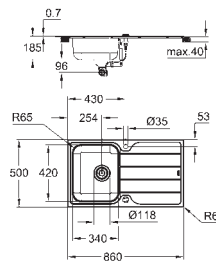

GROHE STAINLESS STEEL SINKS

Ref. no.

Colour

31 573 SD1

stainless steel

Minta

Kitchen sink and tap bundle

K500 stainless steel sink with drainer (31 571 SD1)

mounting type: top mount

Minta single-lever sink mixer (32 168)

pull out mousseur spout