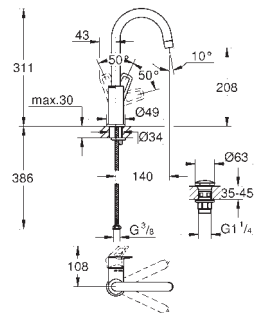

23 917 001

chrome

ditto, without plastic push open waste set 1 1/4"

Ref. no.

Colour

23 763 001

chrome

BauLoop
Single-lever basin mixer 1/2"
L-Size
GROHE Long-Life 28 mm ceramic cartridge
with temperature limiter
GROHE Long-Life Shine durable sparkling sheen
GROHE Water Saving mousseur 5.7 l/min
rapid installation system
swivel tubular spout
plastic pop-up waste set 1 1/4"
flexible connection hoses