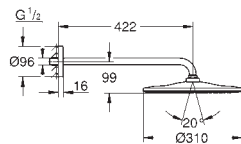

GROHE DreamSpray perfect spray pattern

GROHE Long-Life Shine durable sparkling sheen

SpeedClean anti-lime system

Inner WaterGuide for a longer life

26 557 000

chrome

ditto, with non-restricted flow

22 121 KF0