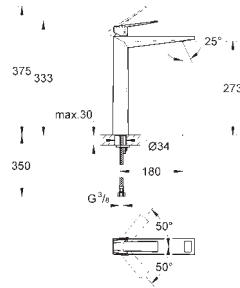

GROHE SPA

GROHE ALLURE BRILLIANT

Ref. no.

Colour

24 346 000
24 346 DC0
24 346 AL0

chrome
supersteel
brushed hard graphite

Allure Brilliant
Single-lever basin mixer 1/2"
XL-Size

for free-standing basins

GROHE SilkMove 28 mm ceramic cartridge
temperature limiter

GROHE Long-Life Shine durable sparkling sheen

GROHE Water Saving 5.0 l/min. flow limiter

GROHE FastFixation installation system

spout with integrated mousseur

smooth body

flexible connection hoses

24 417 000
24 417 DC0
24 417 AL0

chrome
supersteel
brushed hard graphite

Allure Brilliant Private Collection basin mixer with knurled lever

24 418 000
24 418 DC0
24 418 AL0

chrome
supersteel
brushed hard graphite

Allure Brilliant Private Collection basin mixer with white Caesarstone inlay

24 419 000
24 419 DC0
24 419 AL0

chrome
supersteel
brushed hard graphite

Allure Brilliant Private Collection basin mixer with black Caesarstone inlay