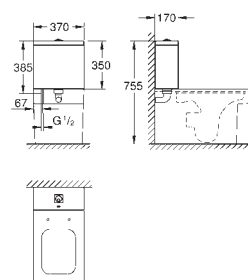

39 490 000

alpine white

Cube Ceramic Exposed flushing cistern for close coupled combination

bottom inlet
inlet and outlet concealed
including flushing set GROHE AV1
including fixation set
sanitary ware