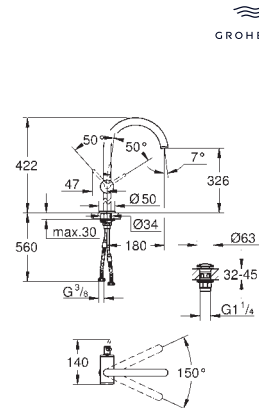

- 24 365 000
- 24 365 DC0
- 24 365 GL0
- 24 365 DA0
- 24 365 AL0

- chrome
- supersteel
- cool sunrise
- warm sunset
- brushed hard graphite

Aerio
Single-lever basin mixer 1/2"
XL-Size

for free-standing basins
GROHE SilkMove 28 mm ceramic cartridge with temperature limiter
GROHE Long-Life Shine durable sparkling sheen
GROHE EcoJoy 5.7 l/min laminar mousseur
swivel tubular C-spout with mousseur, stop limiter
Push-open waste set 1 1/4"
flexible connection hoses