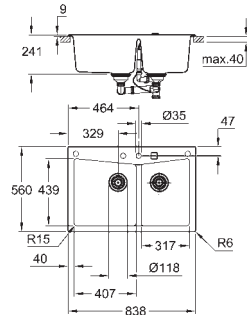

GROHE COMPOSITE SINKS

Ref. no.

Colour

31 657 AT0
31 657 AP0

granite gray
granite black

K700

Composite sink

model: K700 90-C 83.8/55.9 2.0

mounting type: top mount or undermount

material: quartz composite

GROHE Whisper

min. cabinet size: 900 mm

dimensions: 838 x 559 mm

1 bowl: 406 x 438 x 241 mm

1 bowl: 316 x 438 x 241 mm

outer radius: R6, inner bowl radius: R15

GROHE FastFixation installation system

sink mountable left

cut-out (top mount installation): 818 x 539 mm

cut-out (undermount installation): 757 x 437 mm

drainer: automatic waste fitting

accessories included: automatic waste fitting with rotary handle, waste kit, basket

strainer waste, mounting set

optional: push to open excenter (40 986 SD0)

amount of fasteners included (top mount): 9

amount of fasteners included (undermount): 9

heat resistant up to 180° C

31 658 AT0
31 658 AP0

granite gray
granite black

K700

Composite sink

model: K700 100-C 90/50 2.0 rev

mounting type: top mount

material: quartz composite

GROHE Whisper

min. cabinet size: 1000 mm

dimensions: 900 x 500 mm

1 bowl: 465 x 443 x 230 mm

1 bowl: 315 x 443 x 230 mm

outer radius: R6, inner bowl radius: R8

GROHE FastFixation installation system

sink mountable left or right

cut-out: 880 x 480 mm

drainer: automatic waste fitting

accessories included: automatic waste fitting with rotary handle, waste kit, basket

strainer waste, mounting set

optional: push to open excenter (40 986 SD0)

amount of fasteners included (top mount): 10

heat resistant up to 180° C