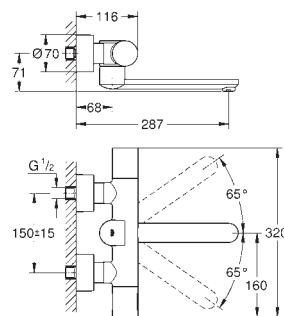

36 333 000

chrome

ditto, projection 255 mm