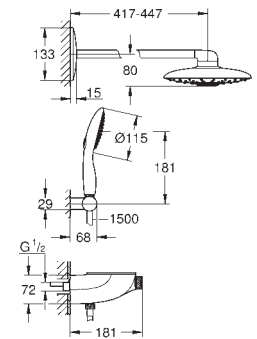

exposed/concealed SmartControl thermostat
head shower Rainshower Duo 360 with horizontal 450 mm shower arm
GROHE PureRain and Trio Massage
Power&Soul 115 hand shower, spray plate white (27 671)
hand shower wall holder (27 055)
Silverflex shower hose 1500 mm 1/2" x 1/2" (28 364)
minimum flow rate 10 l/min.
GROHE DreamSpray perfect spray pattern
GROHE Long-Life Shine durable sparkling sheen
GROHE CoolTouch no risk of scalding
GROHE TurboStat compact cartridge
GROHE SafeStop safety button at 38C
GROHE SafeStop Plus optional temperature limiter at 43°C included
GROHE SmartControl push for ON-OFF, turn for volume adjustment
GROHE EasyReach shower tray
SpeedClean anti-lime system
Inner WaterGuide for a longer life
TwistStop to prevent hose from twisting
requires rough-in set 26 264 and concealed unit 26 449

26 264 001

Rainshower 360 Rough-in box for head shower set

inlets and outlets 1/2"
fixing points for back wall
leakproof housing
removable protection cover with installation information