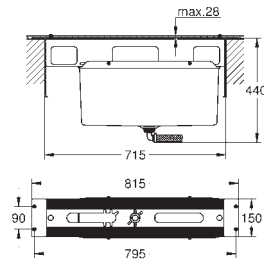

45 388 000

Supporting legs for baseframe