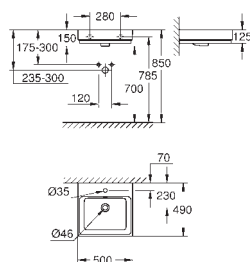

39 474 00H

alpine white

**Cube Ceramic
Wash basin 50**

wall hung
1 hole punched, 2 holes pre-punched
with overflow
500 x 490 mm

sanitary ware

GROHE PureGuard anti-scale coating and anti-bacterial glazing