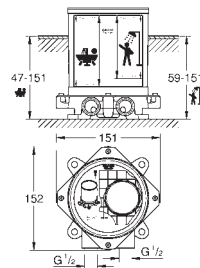

Rough-in set 1/2"

for floor-mounted bath spouts and mixers

installation plate with 360° horizontal and 3° vertical adjustment

installation depth 47-151 mm

depth compensation 104 mm

two 1/2" female connections (hot/cold supplies)

flushing plug