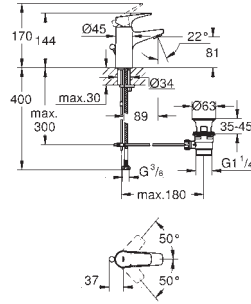

Ref. no.

Colour

23 751 000

chrome

BauFlow
Single-lever basin mixer 1/2"
S-Size
GROHE Long-Life 28 mm ceramic cartridge
GROHE Long-Life Shine durable sparkling sheen
GROHE Water Saving mousseur 5.7 l/min
rapid installation system
plastic pop-up waste set 1 1/4"
flexible connection hoses