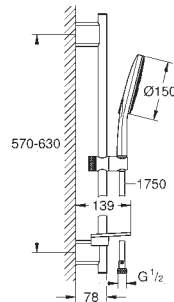

GROHE RAINSHOWER SMARTACTIVE

Ref. no.

Colour

26 592 000

chrome

**Rainshower SmartActive 150
Shower rail set 3 sprays**

hand shower Rainshower SmartActive 150 (26 590)
shower rail 600 mm
wall holders made of metal
Silverflex shower hose 1750 mm (28 388)

GROHE EasyReach tray
GROHE Water Saving 9.5 l/min flow limiter
GROHE DreamSpray perfect spray pattern
GROHE Long-Life Shine durable sparkling sheen
GROHE FastFixation Plus adjustable distance between brackets for fixing to existing drilling holes
GROHE TileFix adjustable depth on upper and lower bracket
SpeedClean anti-lime system
Inner WaterGuide for a longer life
TwistStop to prevent hose from twisting