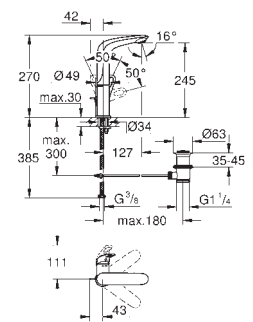

23 569 003

chrome

Eurostyle
Single-lever basin mixer 1/2"
L-Size
loop metal lever
GROHE SilkMove 28 mm ceramic cartridge
with temperature limiter
GROHE Long-Life Shine durable sparkling sheen
GROHE Water Saving mousseur 5.7 l/min
GROHE FastFixation installation system
swivel cast spout
swivel area 360°
pop-up waste set 1 1/4"
flexible connection hoses