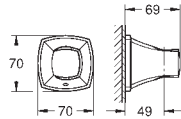

Grandera
Wall hand shower holder
material: metal
GROHE Long-Life Shine durable sparkling sheen