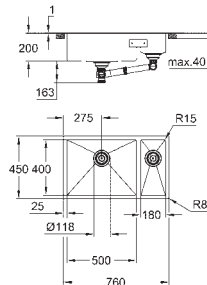

31 576 SD1

stainless steel

K700U

Stainless steel sink

model: K700U 60-S 59.5/45 1.5 rh

mounting type: undermount, top mount or flush mount

material: stainless steel AISI 304 (V2A)

material thickness: 1 mm

GROHE Long-Life Shine finish

finish: satin finish

GROHE Whisper

min. cabinet size: 600 mm

dimensions: 595 x 450 mm

1 bowl: 340 x 400 x 200 mm

0.5 bowl: 180 x 400 x 140 mm

outer radius: R16 (undermount)/R3 (topmount), inner bowl radius: R15

GROHE FastFixation installation system

sink mountable right

cut-out (undermount): 547 x 402 mm (R16)

cut-out (top mount): 580 x 435 mm (R3)

cut-out (flush mount): 580 x 435 mm (R3) (top step outer size: -596 x 451 -R8

deep -3.5 mm)

drainer: Ø 3.5" basket strainer waste

accessories included: waste kit, basket strainer waste, mounting set

optional: push to open excenter (40 986 SD0)

amount of fasteners included (top mount): 8

amount of fasteners included (undermount): 8