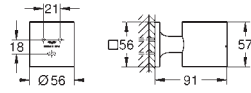

Ref. no.

Colour

- 40 278 001
- 40 278 GN1
- 40 278 DL1
- 40 278 A01

- chrome
- brushed cool sunrise
- brushed warm sunset
- hard graphite

Allure Holder

fits glass 40 882 000 or soap dispenser 40 306 xx3 (please order separately)
material: metal
concealed fastening
GROHE Long-Life Shine durable sparkling sheen