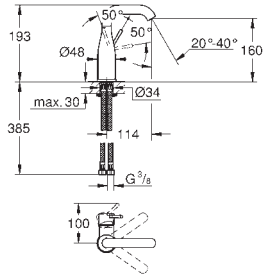

24 176 KF1

phantom black

Essence
Single-lever basin mixer 1/2"

M-Size

- GROHE SilkMove 28 mm ceramic cartridge with temperature limiter
- GROHE Long-Life Shine finish
- GROHE Water Saving mousseur 5.7 l/min
- GROHE AquaGuide adjustable mousseur
- GROHE FastFixation Plus installation system
- swivel spout with mousseur and stop limiter
- smooth body
- flexible connection hoses