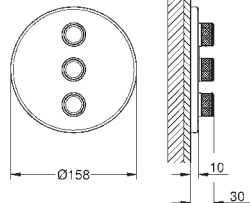

GROHE GROHTHERM SMARTCONTROL

Ref. no.	Colour
29 122 000	chrome
29 122 DC0	supersteel
29 122 BE0	polished nickel
29 122 EN0	brushed nickel
29 122 GL0	cool sunrise
29 122 GN0	brushed cool sunrise
29 122 DA0	warm sunset
29 122 DL0	brushed warm sunset
29 122 A00	hard graphite
29 122 AL0	brushed hard graphite

Grotherm SmartControl Triple volume control trim

final installation for GROHE Rapido SmartBox 35 600/35 604/35 601

GROHE FastFixation metal wall escutcheon, retroactively 6° adjustable

GROHE Long-Life Shine durable sparkling sheen

GROHE SmartControl push for ON-OFF, turn for volume adjustment
exchangeable symbols

GROHE ProGrip with knurl structure

multiple outlets can be run simultaneously

flow performance: outlet D = 28 l/min, outlet E = 28 l/min, outlet A = 28 l/min,
outlet D+E+A = 65 l/min

35 604 000
GROHE Rapido SmartBox universal rough-in box for concealed installation