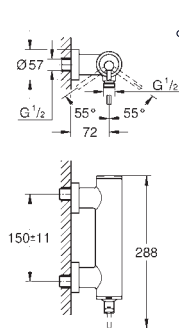

24 366 000 chrome
24 366 DC0 supersteel
24 366 GL0 cool sunrise
24 366 DA0 warm sunset
24 366 AL0 brushed hard graphite

Atrio
Single-lever shower mixer 1/2"
wall mounted
GROHE SilkMove 35 mm ceramic cartridge
GROHE Long-Life Shine durable sparkling sheen
adjustable flow rate limiter
shower bottom outlet with integrated non return-valve
covered S-unions
protected against backflow