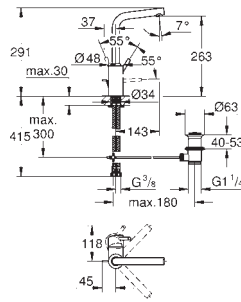

GROHE CONCETTO

Ref. no.

Colour

23 739 002

chrome

Concetto
Single-lever basin mixer 1/2"
L-Size
GROHE SilkMove 35 mm ceramic cartridge
adjustable flow rate limiter
GROHE Long-Life Shine durable sparkling sheen
GROHE Water Saving mousseur 5.7 l/min
Lead and Nickel Free Inner Water Ways
GROHE FastFixation installation system
swivel tubular spout
with stop restriction
pop-up waste set 1 1/4"
flexible connection hoses