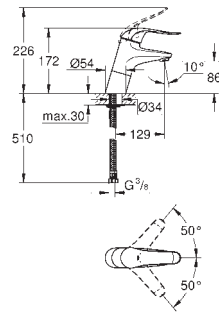

32 765 000

chrome

Euroeco Special
Single-lever basin mixer 1/2"
smooth body
high version
GROHE Long-Life Shine durable sparkling sheen
GROHE SilkMove 46 mm ceramic cartridge
GROHE Water Saving - Less water, perfect flow
adjustable flow rate limiter
adjustable temperature limiter
laminar flow limiter 9 l/min
lever length 120 mm
rapid installation system
flexible connection hoses