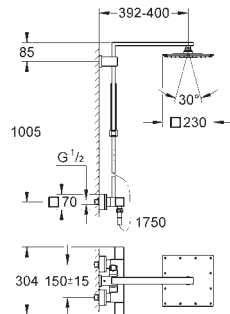

26 087 000

chrome

Euphoria Cube System 230

Shower system with safety mixer for wall mounting

shower arm, projection 400 mm
exposed Safety Mixer with Aquadimmer function
Rainshower head shower (27 479 000)
spray pattern: Rain
with ball joint

hand shower Euphoria Cube (27 699)

adjustable in height with gliding element

Silverflex shower hose 1750 mm (28 388)

GROHE Water Saving - Less water, perfect flow

GROHE TurboStat compact cartridge

GROHE SafeStop safety button at 38°C

GROHE SafeStop Plus optional temperature limiter at 43°C included

GROHE DreamSpray perfect spray pattern

GROHE Long-Life Shine durable sparkling sheen

SpeedClean anti-lime system

TwistStop to prevent hose from twisting

suitable for instantaneous heaters from 18 kW/h

minimum flow rate 7 l/min.