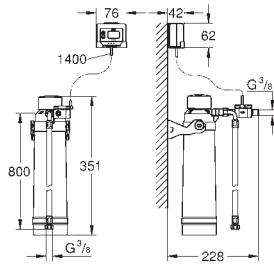

GROHE BLUE PURE

Ref. no.

Colour

40 875 000

chrome

GROHE Blue

Magnesium + Zinc filter starter set

consisting of:

- GROHE Blue filter head
- GROHE Blue Magnesium + zinc filter enriches water with up to 35 mg/l magnesium and up to 3 mg/l zinc reduces substances responsible for taste and odor, e.g. chlorine
- reduces limescale and heavy metals
- capacity 400 l at 17° dGH
- flow meter for filter lifetime measurement including 2 x AA batteries
- compatible with GROHE Blue Pure single faucets