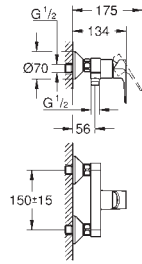

GROHE BAULOOP

Ref. no. Colour

23 634 001 chrome

BauLoop
Single-lever shower mixer 1/2"
wall mounted
GROHE Long-Life 35 mm ceramic cartridge
with temperature limiter
GROHE Long-Life Shine durable sparkling sheen
adjustable flow rate limiter
shower bottom outlet with integrated non return-valve
protected against backflow
S-unions