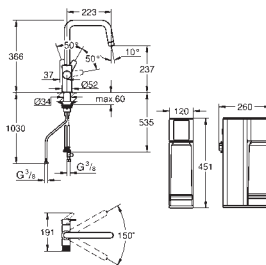

30 586 000

chrome

GROHE Blue Pure Eurosmart

Starter kit with reverse osmosis filter

consisting of:

GROHE Blue single-lever sink mixer with filter function
single hole installation

U spout

separate handle for filtered water

GROHE SilkMove 28 mm ceramic cartridge

swivel tubular spout

swivel area 150°

separate inner water ways for filtered and non-filtered water
flexible connection hoses

GROHE Blue reverse osmosis system

reverse osmosis filter membrane for pure and safe water

significant removal of chemicals, hormones and microorganisms

flow rate 1.5 l/min

salt rejection more than 97%

efficiency rate min. 50%

feed water pressure 1.00 - 4.00 bar

standard IEC connector, power supply 230V / 50 Hz

no water storage tank required

membrane lifetime one year

connection set