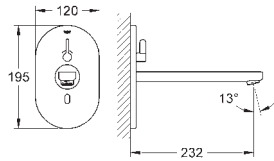

GROHE EUROSMART COSMOPOLITAN E

Ref. no.

Colour

36 376 000

chrome

Eurosmart Cosmopolitan E

Infra-red electronic basin mixer with mixing device and adjustable temperature limiter

with infrared sensor for bi-directional communication for monitoring, configuration and service purpose with transformer 100-230 V AC, 50-60 Hz, 6 V DC

GROHE Long-Life Shine finish

laminar flow limiter 9 l/min
chrome escutcheon, chrome spout, projection 232 mm

7 pre-set programs:

auto flush, thermal disinfection, cleaning mode
additional functions and precise settings by remote control 36 407
set for final installation for concealed fitting box 36 339 001
CE approved

36 315 000

chrome

ditto, projection 172 mm