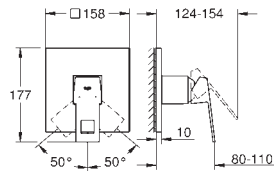

24 061 000
24 061 DC0
24 061 AL0

chrome
supersteel
brushed hard graphite

Eurocube
Single-lever shower mixer
final installation for
GROHE Rapido SmartBox (35 604)
GROHE SilkMove 46 mm ceramic cartridge
GROHE FastFixation escutcheon with covered shaft sealing and covered fixing
metal escutcheon, retroactively 6° adjustable
outlet B or C = 30 l/min

35 604 000

GROHE Rapido SmartBox universal rough-in box for concealed installation