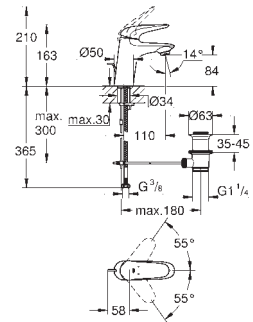

23 707 003

chrome

Eurostyle
Single-lever basin mixer 1/2"
S-Size
solid metal lever
GROHE SilkMove 35 mm ceramic cartridge
adjustable flow rate limiter
with temperature limiter
GROHE Long-Life Shine durable sparkling sheen
GROHE Water Saving mousseur 5.7 l/min
GROHE FastFixation installation system
pop-up waste set 1 1/4"
flexible connection hoses