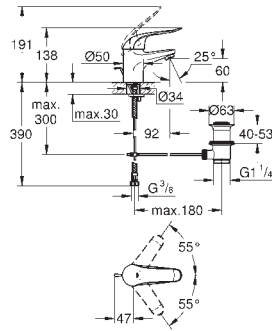

GROHE EUROECO SPECIAL

Ref. no.

Colour

32 763 000

chrome

Euroeco Special
Single-lever basin mixer 1/2"
pop-up waste set 1 1/4"
GROHE Long-Life Shine durable sparkling sheen
GROHE SilkMove 35 mm ceramic cartridge
GROHE Water Saving - Less water, perfect flow
adjustable flow rate limiter
adjustable temperature limiter
laminar flow limiter 9 l/min
lever length 120 mm
rapid installation system
flexible connection hoses

32 762 000

chrome

ditto, smooth body