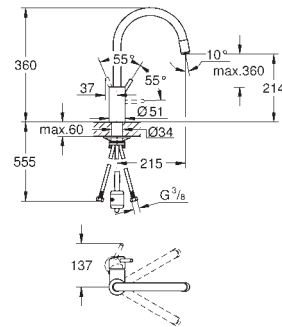

32 663 003
32 663 DC3

chrome
supersteel

Concetto

Single-lever sink mixer 1/2"

high spout

GROHE Long-Life Shine durable sparkling sheen

GROHE SilkMove 35 mm ceramic cartridge

Lead and Nickel Free Inner Water Ways

pull-out laminar spray

adjustable flow rate limiter

swivel tubular spout

swivel area 360°

protected against backflow

flexible connection hoses

metal fixation set