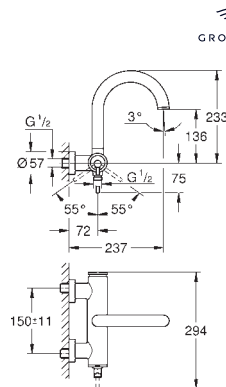

24 367 000 chrome
24 367 DC0 supersteel
24 367 GL0 cool sunrise
24 367 DA0 warm sunset
24 367 AL0 brushed hard graphite

Atrio
Single-lever bath mixer 1/2"
wall mounted
GROHE SilkMove 35 mm ceramic cartridge
GROHE Long-Life Shine durable sparkling sheen
adjustable flow rate limiter
automatic diverter: bath/shower
cast spout
mousseur
shower bottom outlet with integrated non return-valve
covered S-unions
protected against backflow