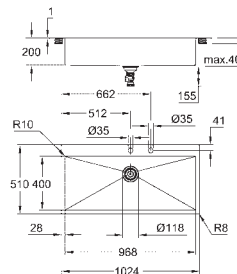

K800

Stainless steel sink

model: K800 120-S 102.4/51 1.0

mounting type: top mount or flush mount

material: stainless steel AISI 304 (V2A)

material thickness: 1 mm

GROHE Long-Life Shine finish

finish: satin finish

GROHE Whisper

min. cabinet size: 1200 mm

dimensions: 1024 x 510 mm

1 bowl: 968 x 400 x 200 mm

outer radius: R3, inner bowl radius: R10

GROHE FastFixation installation system

cut-out (top mount): 1009 x 495 mm (R3)

cut-out (flush mount): 1009 x 495 mm (R3) (top step outer size: -1025 x 511 -R8

deep -3.5 mm)

waste: Ø 3.5" waste strainer with automatic waste fitting

accessories included: automatic waste fitting with rotary handle, waste kit, basket

strainer waste, mounting set

optional: push to open excenter (40 986 SD0)

amount of fasteners included (top mount): 12