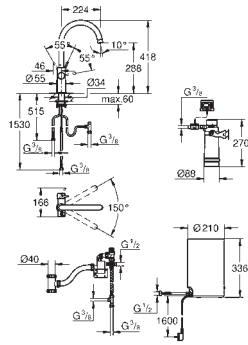

30 083 KS1

velvet black

GROHE Red Duo
Faucet and M size boiler
GROHE Red Duo single-lever sink mixer

C-spout

GROHE ChildLock push buttons for boiling water
 TÜV certified triple electronic safeguards against accidental activation of boiling water