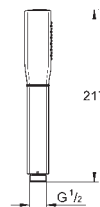

26 852 000

26 852 IGO

chrome

chrome/gold

**Grandera Stick
Hand shower 1 spray**

spray pattern: Rain
material: metal
GROHE Water Saving 6.6 l/min flow limiter
GROHE DreamSpray perfect spray pattern
Inner WaterGuide for a longer life
GROHE CoolTouch no risk of scalding
GROHE Long-Life Shine durable sparkling sheen
SpeedClean anti-lime system