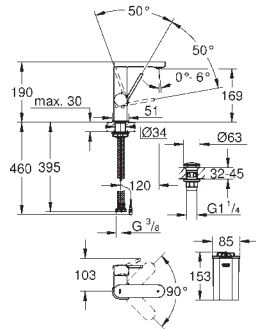

with concealed connection piece

male thread 1/2"

projection 170 mm

GROHE EUROCUBE

	Ref. no.	Colour
 	19 910 000 Eurocube Volume Control Trim for concealed valves 29 800 1/2", 29 802 3/4", 29 805 1" without concealed body 16 - 38 mm metal handle sliding escutcheon with wall sealing GROHE Long-Life Shine durable sparkling sheen	chrome
 	22 012 000 22 012 DC0 22 012 AL0 Eurocube Angle valve 1/2" wall connection 1/2" outlet thread 3/8" Cartridge headpart metal handle marking: neutral metal push-on escutcheon	chrome supersteel brushed hard graphite
 	22 013 000 Eurocube Angle valve 1/2" wall connection 1/2" outlet 1/2" Cartridge headpart metal handle marking: neutral metal push-on escutcheon	chrome