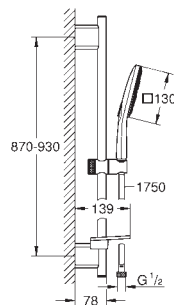

26 587 LSO

moon white

**Rainshower SmartActive 130 Cube
Shower rail set 3 sprays**

hand shower Rainshower SmartActive 130 Cube (26 582)

spray plate moon white

shower rail 900 mm

wall holders made of metal

Silverflex shower hose 1750 mm (28 388)

GROHE EasyReach tray

GROHE Water Saving 9.5 l/min flow limiter

GROHE DreamSpray perfect spray pattern

GROHE Long-Life Shine finish

GROHE FastFixation Plus adjustable distance between

brackets for fixing to existing drilling holes

GROHE TileFix adjustable depth on upper and lower bracket

SpeedClean anti-lime system

Inner WaterGuide for a longer life

TwistStop to prevent hose from twisting