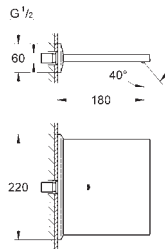

13 485 000

chrome

13 485 DC0

supersteel

13 485 AL0

brushed hard graphite

Allure Brilliant

Bath spout

wall mounted

GROHE Long-Life Shine durable sparkling sheen

projection 161 mm

spout with integrated mousseur