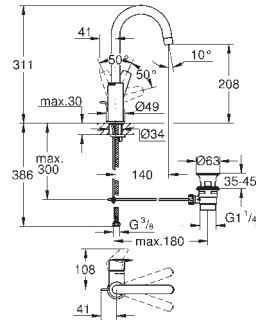

Ref. no.

Colour

23 760 001

chrome

BauEdge
Single-lever basin mixer 1/2"
L-Size
GROHE Long-Life 28 mm ceramic cartridge
with temperature limiter
GROHE Long-Life Shine durable sparkling sheen
GROHE Water Saving mousseur 5.7 l/min
rapid installation system
swivel tubular spout
plastic pop-up waste set 1 1/4"
flexible connection hoses