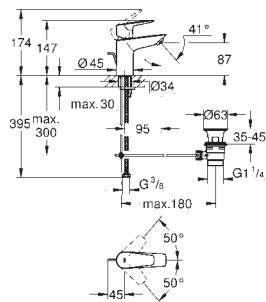

23 894 001 chrome
BauEdge
Single-lever basin mixer 1/2"
S-Size
GROHE Long-Life 28 mm ceramic cartridge
with temperature limiter
GROHE Long-Life Shine durable sparkling sheen
Lead and Nickel Free Inner Water Ways
GROHE LowFlow mousseur 3.5 l/min
rapid installation system
plastic pop-up waste set 1 1/4"
flexible connection hoses