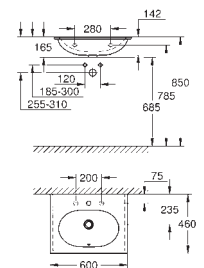

39 568 00H

alpine white

Essence

Vanity basin 60

wall hung

1 hole punched, 2 holes pre-punched
with overflow on opposite site to faucet

suitable for vanity units

600 x 460 mm

sanitary ware

GROHE PureGuard anti-scale coating and anti-bacterial glazing