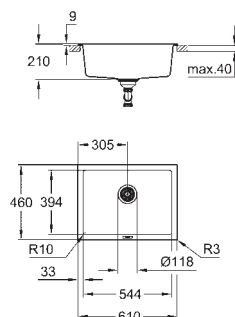

K700U

Composite sink

model: K700U 70-C 61/45.7 1.0

mounting type: top mount or undermount

material: quartz composite

GROHE Whisper

min. cabinet size: 700 mm

dimensions: 610 x 460 mm

1 bowl: 544 x 394 x 205 mm

outer radius: R3, inner bowl radius: R10

GROHE FastFixation installation system

cut-out (top mount): 594 x 442 mm

cut-out (undermount): 543 x 393 mm

drainer: Ø 3.5" basket strainer waste

accessories included: waste kit, basket strainer waste, mounting set

optional: push to open excenter (40 986 SD0)

amount of fasteners included (top mount): 6

amount of fasteners included (undermount): 6

heat resistant up to 180° C