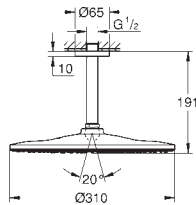

26 559 000

chrome

ditto, with non-restricted flow

22 122 KF0

phantom black

Rainshower Mono 310

Head shower set ceiling 142 mm, 1 spray

head shower Rainshower 310, spray plate phantom black

1 spray pattern: GROHE PureRain

Rainshower shower arm ceiling 142 mm

GROHE Water Saving 9.5 l/min flow limiter

GROHE DreamSpray perfect spray pattern

GROHE Long-Life Shine finish

SpeedClean anti-lime system

Inner WaterGuide for a longer life