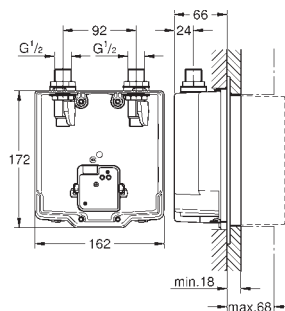

36 339 001

Eurosmart Cosmopolitan E Concealed mounting box

with mixture

wall installation

suitable for IR-sets for final installation

2 stop valves

housing with mixing device

non-return valve

connection housing for power supply

allows for waterproofing of wall construction surrounding the concealed body with sealing sleeve

36 457 000

chrome

Eurosmart Cosmopolitan E Special

Infra-red electronic shower mixer with thermostatic temperature control

6V lithium battery, type CR-P2

battery lifetime: approx. 7 years (150 actuations a day)

ergonomic metal handle

GROHE Long-Life Shine durable sparkling sheen

GROHE CoolTouch

non-return valve, dirt strainers

GROHE SafetyPlus fixed temperature stop

temperature scale handle with internal safety stop between 35C and 43C

full unmixed hot or cold water in extreme handle position for legionella sampling

shower bottom outlet with integrated non return-valve

with S-unions and with covers, self-sealing escutcheons

multistage battery status display

7 pre-set programs:

auto flush, thermal disinfection, cleaning mode

additional functions and precise settings by remote control 36 407

CE approved