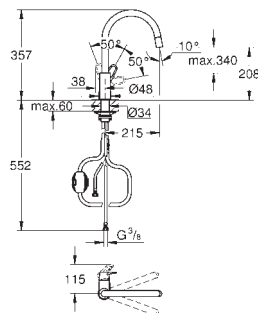

30 549 000

chrome

GROHE BauFlow

Single-lever sink mixer 1/2"

high spout

GROHE Long-Life Shine durable sparkling sheen

GROHE Long-Life 28 mm ceramic cartridge

Lead and Nickel Free Inner Water Ways

pull-out mousseur spray

adjustable flow rate limiter

swivel tubular spout

swivel area 360°

protected against backflow

flexible connection hoses

metal fixation set