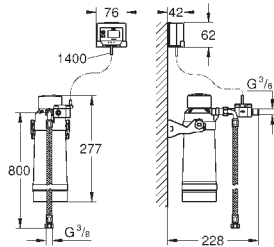

40 876 000

chrome

GROHE Blue

Ultrasafe filter starter set

consisting of:

- GROHE Blue filter head
- GROHE Blue Ultrasafe filter retains microplastic > 1 µm, 99.999 % of bacteria and 99,5 % of lead
- reduces substances responsible for taste and odor, e.g. chlorine
- filter capacity 3000 l, the filter must be replaced after 6 months of use
- flow meter for filter lifetime measurement including 2 x AA batteries
- compatible with GROHE Blue Pure single faucets