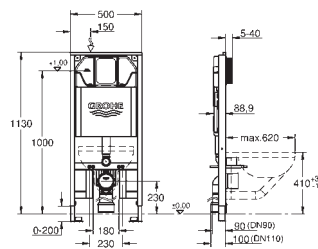

GROHE RAPID SL FOR WC

Ref. no.

Colour

38 536 001

Rapid SL

Element for WC, 1.13 m installation height

for on-the-wall installations or studded walls
powder coated steel frame, self-supporting
for dry-cladding, completely pre-assembled
with fixed connections
TÜV approved
2 WC fixing bolts, WC ceramics with small bearing area (< 205 mm)

require 38 779 000

distance of fixing bolts 180/230 mm

outlet bend Ø 90 mm

depth adjustable

reducer Ø 90/110 mm

inlet and outlet connecting set

flushing cistern GD 2, containing following features:

adjustment ex factory 6 l and 3 l

pneumatic discharge valve offering 3 modes of operation: dual flush or start/stop

or single flush

water supply from left/right or back

low noise (group I acc. to German Noise Specification)

insulated against condensation

1/2" water supply connection including integrated angle valve and push fit

flexible hose union

no tools required for installation of inspection shaft

for vertical or horizontal use

including wall brackets 38 558 00M for on-the-wall installation

for mounting of small flush plates revision shaft 40 911 000 needs to be ordered separately

39 687 000

Rapid SL Slim

Element for WC with flushing cistern 88.9 mm, 1.13 m installation height

for on-the-wall installations or studded walls

powder coated steel frame, self-supporting

for dry-cladding, completely pre-assembled

with fixed connections

2 WC fixing bolts, distance of fixing bolts 180/230 mm

outlet bend Ø 90 mm

depth adjustable

reducer Ø 90/110 mm

inlet and outlet connecting set

flushing cistern SLIM, 3 - 6 l, containing following features:

adjustment ex factory 6 l and 3 l

pneumatic discharge valve offering 3 modes of operation: dual flush or start/stop

or single flush

water supply from top

insulated against condensation