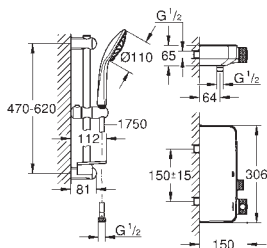

Euphoria 110 Massage shower set, 900 mm (27 226)

34 720 000

chrome

**Grotherm SmartControl
Safety shower mixer 1/2" with shower set**

Grotherm SmartControl thermostatic shower mixer (34 719)

Euphoria 110 Massage shower set, 600 mm (27 231)