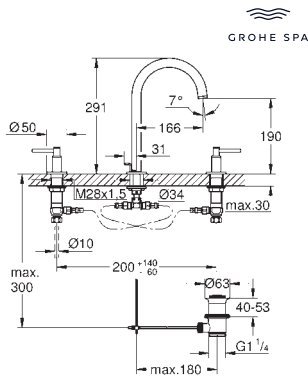

- 20 649 000
- 20 649 DC0
- 20 649 GL0
- 20 649 DA0
- 20 649 AL0

- chrome
- supersteel
- cool sunrise
- warm sunset
- brushed hard graphite

Atrio
3-hole basin mixer 1/2"
M-Size

ceramic headparts 1/2", 90°
GROHE Long-Life Shine durable sparkling sheen
GROHE EcoJoy 5.7 l/min laminar mousseur
 swivel tubular spout with mousseur and stop limiter
 pop-up waste set 1 1/4"
 flexible connection hoses between spout and side valves
 with lever handles
 Sets of caps with „H“ and „C“ marking and without marking