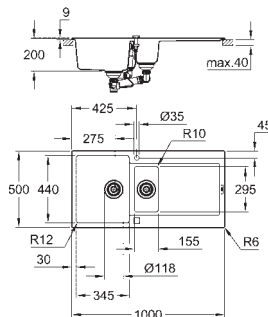

K500

Composite sink with drainer
model: K500 60-C 100/50 1.5 rev

mounting type: top mount
material: quartz composite

GROHE Whisper

min. cabinet size: 600 mm
dimensions: 1000 x 500 mm
1 bowl: 345 x 440 x 200 mm
0.5 bowl: 155 x 295 x 146 mm

outer radius: R6, inner bowl radius: big bowl R12, small bowl R10

GROHE FastFixation installation system

sink mountable left or right

cut-out: 980 x 480 mm

drainer: automatic waste fitting

accessories included: automatic waste fitting with rotary handle, waste kit, basket

strainer waste, mounting set

optional: push to open excenter (40 986 SD0)

amount of fasteners included (top mount): 12

heat resistant up to 180° C