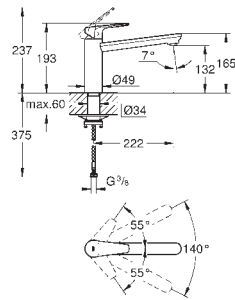

Ref. no.

Colour

31 693 000

chrome

BauEdge

Single-lever sink mixer 1/2"

medium spout

GROHE Long-Life Shine durable sparkling sheen

GROHE Long-Life 35 mm ceramic cartridge

Lead and Nickel Free Inner Water Ways

swivel tubular spout

swivel area 140°, mousseur with coin slot for tool free replacement

flexible connection hoses

metal fixation set

for installation on a max. 40 mm worktop fixation set 48 384 000 is needed