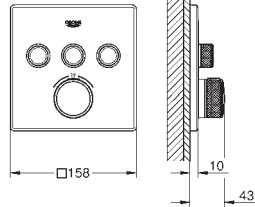

GROHE GROHTHERM SMARTCONTROL

Ref. no. Colour

- 29 126 000 chrome
- 29 126 DC0 supersteel
- 29 126 GN0 brushed cool sunrise
- 29 126 DL0 brushed warm sunset
- 29 126 A00 hard graphite
- 29 126 AL0 brushed hard graphite

Grotherm SmartControl
Safety mixer for concealed installation with 3 valves
final installation for GROHE Rapido SmartBox (35 604)
GROHE FastFixation metal wall escutcheon, retroactively 6° adjustable
GROHE Long-Life Shine durable sparkling sheen
GROHE SmartControl push for ON-OFF, turn for volume adjustment
exchangeable symbols
GROHE TurboStat compact cartridge
GROHE ProGrip with knurl structure
GROHE SafeStop safety button at 38C
GROHE SafeStop Plus optional temperature limiter at 43°C or 46°C included
built-in non-return valves and dirt strainers
multiple outlets can be run simultaneously
flow performance: outlet A = 23 l/min, outlet B = 27 l/min, outlet C = 23 l/min,
outlet A + B = 33 l/min, outlet A + B + C = 36 l/min

35 604 000
GROHE Rapido SmartBox universal rough-in box for concealed installation

- 29 127 000 chrome
- 29 127 DC0 supersteel
- 29 127 GN0 brushed cool sunrise
- 29 127 DL0 brushed warm sunset
- 29 127 A00 hard graphite
- 29 127 AL0 brushed hard graphite