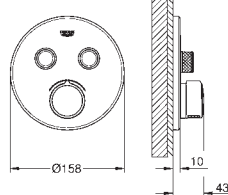

29 145 000

chrome

SmartControl

Concealed mixer with 2 valves

final installation for GROHE Rapido SmartBox (35 604)

GROHE FastFixation metal wall escutcheon, retroactively 6° adjustable

GROHE Long-Life Shine durable sparkling sheen

GROHE SmartControl push for ON-OFF, turn for volume adjustment

exchangeable symbols

cartridge for temperature mixing

multiple outlets can be run simultaneously

outlet B = 23 l/min, outlet C = 25 l/min, outlet B+C = 27 l/min

35 604 000

GROHE Rapido SmartBox universal rough-in box for concealed installation