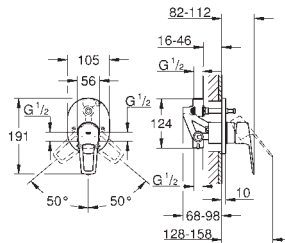

29 041 001 chrome

BauLoop
Single-lever bath mixer 1/2"
concealed installation with 37048000
set for final installation
concealed body
GROHE Long-Life 46 mm ceramic cartridge
GROHE Long-Life Shine durable sparkling sheen
adjustable flow rate limiter
automatic diverter: bath/shower
escutcheon- and shaft-sealing