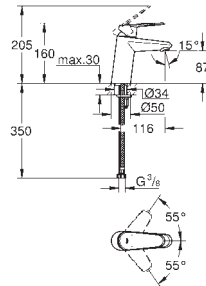

32 469 20E

chrome

Eurodisc Cosmopolitan
Single-lever basin mixer 1/2"
S-Size

GROHE SilkMove 35 mm ceramic cartridge
adjustable flow rate limiter
temperature limiter

GROHE Long-Life Shine durable sparkling sheen
GROHE Water Saving SpeedClean mousseur 5.7 l/min
GROHE FastFixation installation system
smooth body
flexible connection hoses