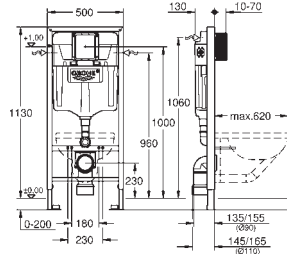

GROHE RAPID SL FOR WC

Ref. no.

Colour

38 528 001

Rapid SL

Element for WC, 1.13 m installation height

for on-the-wall installations or studded walls
powder coated steel frame, self-supporting
for dry-cladding, completely pre-assembled
with fixed connections
TÜV approved
2 WC fixing bolts, WC ceramics with small bearing area (< 205 mm)
require 38 779 000

distance of fixing bolts 180/230 mm

outlet bend Ø 90 mm

depth adjustable

reducer Ø 90/110 mm

inlet and outlet connecting set

flushing cistern GD 2, containing following features:

adjustment ex factory 6 l and 3 l

pneumatic discharge valve offering 3 modes of operation: dual flush or start/stop

or single flush

water supply from left/right or back

low noise (group I acc. to German Noise Specification)

insulated against condensation

1/2" water supply connection including integrated angle valve and push fit

flexible hose union

no tools required for installation of inspection shaft

for vertical or horizontal use

for on-the-wall installation 38 558 00M needs to be ordered separately

for mounting of small flush plates revision shaft 40 911 000 needs to be ordered separately