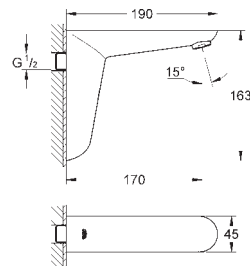

36 274 000

chrome

Euroeco Cosmopolitan E

Infra-red electronic wall basin tap without mixing device

with infrared sensor for bi-directional communication for monitoring, configuration and service purpose for cold or premixed water

6V lithium battery, type CR-P2

battery lifetime: approx. 7 years (150 actuations a day)

GROHE Long-Life Shine finish

GROHE Water Saving mousseur 5.7 l/min

multistage battery status display

7 pre-set programs:

auto flush, thermal disinfection, cleaning mode

additional functions and precise settings by remote control 36 407

CE approved