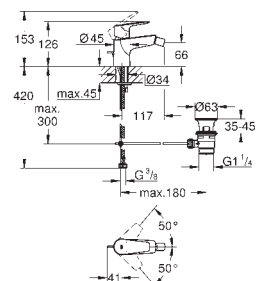

20 474 001

chrome

BauEdge
2-hole basin mixer
wall mounted
set for final installation and concealed body
GROHE Long-Life 35 mm ceramic cartridge
GROHE Long-Life Shine durable sparkling sheen
mousseur
centre distance 110 mm
projection 177 mm