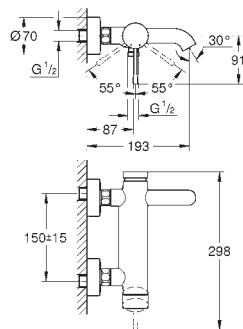

25 250 001 chrome
25 250 DC1 supersteel
25 250 GL1 cool sunrise
25 250 GN1 brushed cool sunrise
25 250 DA1 warm sunset
25 250 DL1 brushed warm sunset
25 250 A01 hard graphite
25 250 AL1 brushed hard graphite

Essence
Single-lever bath mixer 1/2"
wall mounted
GROHE SilkMove 35 mm ceramic cartridge with temperature limiter
GROHE Long-Life Shine durable sparkling sheen
automatic diverter: bath/shower
mousseur
1/2" shower outlet
integrated non-return valve
S-unions
protected against backflow
replaces Essence bath mixer 33 624 xx1