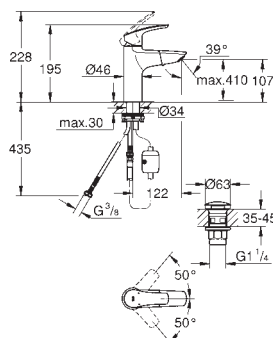

23 976 003 chrome

Eurosmart
Single-lever basin mixer 1/2"
M-Size
pull out spout
single hole installation
metal lever
GROHE SilkMove 28 mm ceramic cartridge
adjustable flow rate limiter
with temperature limiter
GROHE Water Saving mousseur 5.7 l/min
rapid installation system
GROHE Magnetic Docking guarantees easy retraction and smooth docking
smooth body with push-open pop-up waste set 1 1/4"
flexible connection hoses