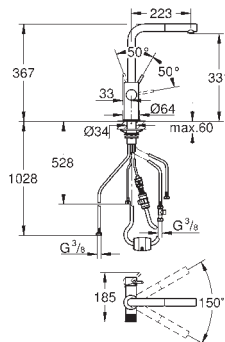

GROHE Blue Pure Minta

Filter faucet with pull-out mousseur

consisting of:

GROHE Blue single-lever sink mixer with filter function

single hole installation

L-spout

pull out mousseur spout

separate handle for filtered water

GROHE SilkMove 28 mm ceramic cartridge

swivel tubular spout

swivel area 360°

separate inner water ways for filtered and non-filtered water

flexible connection hoses

30 590 KF0

phantom black