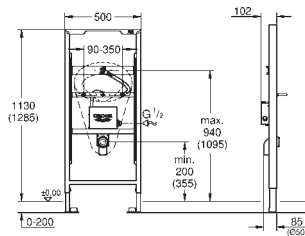

GROHE RAPID SL FOR URINAL

Ref. no.

Colour

38 786 001

Rapid SL

**Element for urinal with GROHE Rapido U
1.13 and 1.30 m installation height**

for manual actuation or Tectron infra-red electronic 6 V or 230 V

for on-the-wall installations or studded walls
powder coated steel frame, self-supporting
for dry-cladding, completely pre-assembled
height adjustable fitting connections

TUV approved

HT-outlet bend Ø 50 mm

fixing bolts M8, with fixing device for the ceramic
inlet connection and inlet connecting set

stop valve

flow pressure min 0.5 bar

operating pressure max 10 bar

flush aid

functional unit checked ex factory

water supply connections 1/2" outer thread

connecting box for mains supply 230 V

installation box with gasket

shortable inspection shaft incl. protection during construction phase for sets for
final installation with dimensions 116 x 144 mm

for on-the-wall installation 38 558 00M needs to be ordered separately

39 376 000

Rapid SL

Element for urinal with temperature sensor

with roughing-in set for T sensor

1.13 and 1.30 m installation height

for on-the-wall installations or studded walls

powder coated steel frame, self-supporting

for dry-cladding, completely pre-assembled

height adjustable fitting connections

TUV approved

HT-outlet bend Ø 50 mm

fixing bolts M8, with fixing device for the ceramic

inlet connection and inlet connecting set

box for concealed installation including roughing-in box

stop valve and flush elbow

for T sensor electronic installation set 39 368 or 39 369 needs to be ordered
separately

for on-the-wall installation 38 558 00M needs to be ordered separately