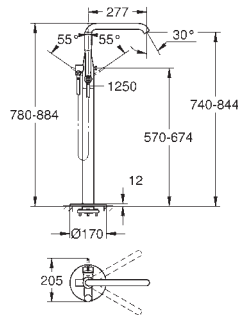

25 248 001
25 248 DC1
25 248 GL1
25 248 GN1
25 248 DA1
25 248 DL1
25 248 A01
25 248 AL1

chrome
supersteel
cool sunrise
brushed cool sunrise
warm sunset
brushed warm sunset
hard graphite
brushed hard graphite

Essence

Single-lever bath mixer 1/2", floor mounted

final installation for

29 086 / 45 984

without roughing-in-set

GROHE SilkMove 35 mm ceramic cartridge with temperature limiter

GROHE Long-Life Shine durable sparkling sheen

automatic diverter: bath/shower

swivel spout with mousseur and stop limiter

projection 277 mm

integrated non-return valve in shower outlet

with shower holder

for chrome: hand shower 27 806, for other colours: hand shower 26 465

Silverflex shower hose 1.250 mm (28 362)

protected against backflow

replaces Essence floor mounted bath mixer 23 491 xx1