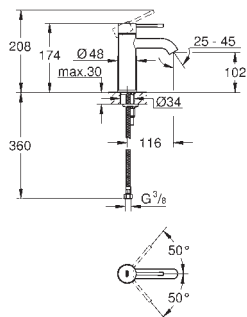

- 24 172 KF1 phantom black

Essence
Single-lever basin mixer 1/2"
S-Size
GROHE SilkMove 28 mm ceramic cartridge with temperature limiter
GROHE Long-Life Shine finish
GROHE Water Saving mousseur 5.7 l/min
GROHE AquaGuide adjustable mousseur
GROHE FastFixation Plus installation system
smooth body
flexible connection hoses