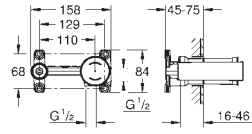

GROHE CONCETTO

Ref. no. Colour

23 571 000

Single-lever mixer 1/2", universal concealed body
for 2-hole basin mixers
wall installation
GROHE SilkMove 35 mm ceramic cartridge
adjustable flow rate limiter
with temperature limiter
spout can be positioned on the right or left
DR-brass
installation device
with sealing sleeve

32 208 001 chrome