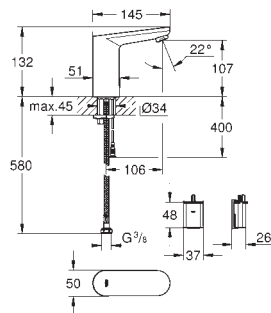

36 439 001

chrome

Eurosmart Cosmopolitan E

Infra-red electronic basin tap 1/2" without mixing device

with infrared sensor for bi-directional communication for monitoring, configuration and service purpose for cold or premixed water

6V lithium battery, type CR-P2

battery lifetime: approx. 7 years (150 actuations a day)

GROHE Long-Life Shine durable sparkling sheen

GROHE Water Saving mousseur 5.7 l/min

flexible connection hose

dirt strainers, integrated solenoid valve

external battery

rapid installation system

multistage battery status display

7 pre-set programs:

auto flush, thermal disinfection, cleaning mode

additional functions and precise settings by remote control 36 407

CE approved, type of protection faucet IP 59

replaces 36 439 000