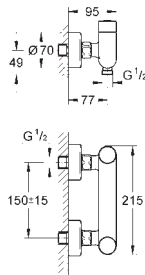

36 320 000

chrome

Eurosmart Cosmopolitan T
Self-closing shower mixer 1/2" with mixing device
and adjustable temperature limiter
wall mounted
GROHE Long-Life Shine durable sparkling sheen
mixing device with hot water stop-valve
hose connection G 1/2"
3 adjustable flow times: short - medium - long
(factory setting: medium), approx. 7, 15, 30 sec
(pressure dependent)
pressure range 0.5 to 6 bar
S-unions
non-return valve
dirt strainers