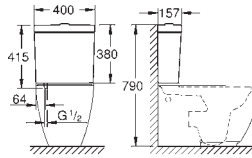

39 579 000

alpine white

Essence
Exposed flushing cistern for close coupled combination
bottom inlet
inlet and outlet concealed
including flushing set GROHE AV1
dual flush 4,5/3 l
including fixation set
sanitary ware