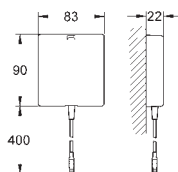

Switch-mode power supply

for one eye infra-red wash basin mixer
switch-mode power supply with operating voltage
100-230 V AC, 50 - 60 Hz
for concealed socket with cover and strain relief