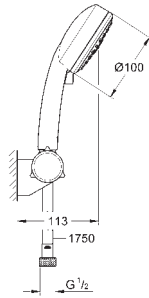

GROHE TEMPESTA

Ref. no.

Colour

27 584 002

chrome

Tempesta Cosmopolitan 100

Shower set 3 sprays

hand shower (27 574)

wall shower holder adjustable (27 595)

Relexaflex hose 1750 mm 1/2"x1/2" (28 154)

GROHE Water Saving 9.5 l/min flow limiter

GROHE DreamSpray perfect spray pattern

GROHE Long-Life Shine durable sparkling sheen

SpeedClean anti-lime system

Inner WaterGuide for a longer life