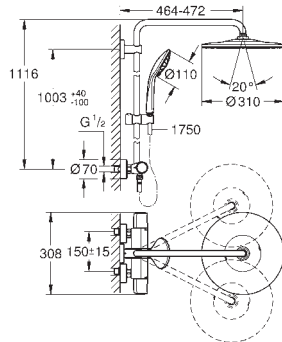

SpeedClean anti-lime system

TwistStop to prevent hose from twisting

GROHE MetalGrip ergonomically shaped metal handles

suitable for instantaneous heaters from 18 kW/h

minimum flow rate 7 l/min.

optional upgrade: **GROHE EasyReach** tray (26 362)