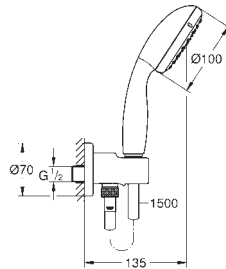

26 406 001

chrome

Tempesta 100

Wall holder set 2 sprays

hand shower Tempesta 100 II (27 597)

shower outlet elbow 1/2" with wall shower holder (28 679) protected against backflow

Relaxaflex hose 1500 mm 1/2"x1/2" (28 151)

GROHE Water Saving 5.7 l/min. flow limiter

GROHE DreamSpray perfect spray pattern

GROHE Long-Life Shine durable sparkling sheen

SpeedClean anti-lime system

Inner WaterGuide for a longer life

ShockProof silicone ring prevents damages caused by shower falling