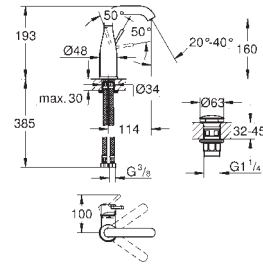

GROHE ESSENCE

Ref. no.

Colour

24 181 001

chrome

Shower system accessories
Single-lever basin mixer 1/2"

M-Size

- GROHE SilkMove 28 mm ceramic cartridge with temperature limiter
- GROHE Long-Life Shine durable sparkling sheen
- GROHE Water Saving mousseur 5.7 l/min
- GROHE AquaGuide adjustable mousseur
- GROHE FastFixation Plus installation system
- swivel spout with mousseur and stop limiter
- smooth body
- waste-set with push-open plug
- flexible connection hoses
- replaces Essence basin mixer 23 798 001