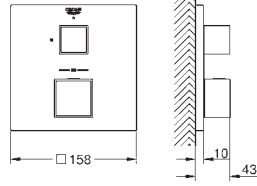

GROHE GROHTHERM CUBE

Ref. no. Colour

24 153 000 **chrome**
24 153 DC0 **supersteel**
24 153 AL0 **brushed hard graphite**

Grotherm Cube
Safety mixer for 1 outlet with shut off valve
final installation for GROHE Rapido SmartBox (35 604)
GROHE TurboStat compact cartridge
GROHE Long-Life Shine durable sparkling sheen
GROHE FastFixation escutcheon with covered shaft sealing and covered fixing metal escutcheon, retroactively 6° adjustable
GROHE SafeStop safety button at 38C
GROHE SafeStop Plus optional temperature limiter at 43°C or 46°C included
built-in non-return valves and dirt strainers
ceramic stop valve, 120°
outlet B = 27 l/min, outlet C = 30 l/min

35 604 000
GROHE Rapido SmartBox universal rough-in box for concealed installation

24 154 000 **chrome**
24 154 DC0 **supersteel**
24 154 AL0 **brushed hard graphite**