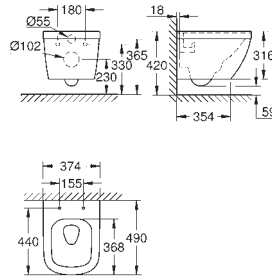

39 206 000
39 206 00H

alpine white
alpine white

Euro Ceramic Wall hung compact WC
for concealed cistern
horizontal outlet
GROHE Triple Vortex flushing technology
wash down
rimless
flush volume 3/5 l
49 cm width
including fixation set
sanitary ware
fully skirted with invisible fixation
optional: **GROHE PureGuard** anti-scale coating and anti-bacterial glazing (00H)
compatible with seat and cover 39 330 001 (soft close) or 39 331 001 (standard)