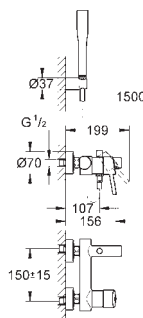

Concetto
Single-lever bath mixer 1/2"
wall mounted
GROHE SilkMove 46 mm ceramic cartridge
GROHE Long-Life Shine durable sparkling sheen
adjustable flow rate limiter
automatic diverter: bath/shower
mousseur
integrated non-return valve in shower outlet
S-unions
protected against backflow
with shower set
Euphoria Cosmopolitan hand shower (27 400)
wall shower holder (27 056)
Relexaflex hose 1500 mm 1/2"x1/2" (28 151)