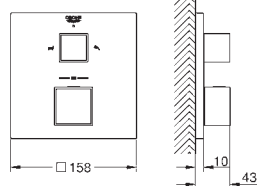

Grotherm Cube
Safety bath tub mixer for 2 outlets with integrated shut off/diverter valve
final installation for GROHE Rapido SmartBox (35 604)
GROHE TurboStat compact cartridge
GROHE Long-Life Shine durable sparkling sheen
GROHE FastFixation escutcheon with covered shaft sealing and covered fixing metal escutcheon, retroactively 6° adjustable
printed hand shower and bath filler symbol
GROHE SafeStop safety button at 38C
GROHE SafeStop Plus optional temperature limiter at 43°C or 46°C included
GROHE AquaDimmer, integrated shut off/diverter valve
outlet B = 27 l/min, outlet C = 30 l/min

35 604 000
GROHE Rapido SmartBox universal rough-in box for concealed installation

34 741 000 **chrome**