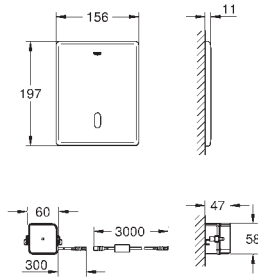

GROHE ELECTRONIC ACTUATIONS FOR WC

Ref. no.

Colour

38 698 SD1

stainless steel

Tectron Skate

Infra-red electronic for WC flushing cistern

with infrared sensor for bi-directional communication for monitoring, configuration and service purpose with transformer 100-230 V AC, 50-60 Hz, 6 V DC for flushing cistern GD 2

servo motor

front plate 156 x 197 mm

7 pre-set programs:

auto flush, cleaning mode, pre-flush on/off

additional functions and precise settings by remote control 36 407

adjustable flush (3 - 9 l) by hand and remote

CE approved

for use with Rapid SLX please order shaft 66 791 000 (sold separately)