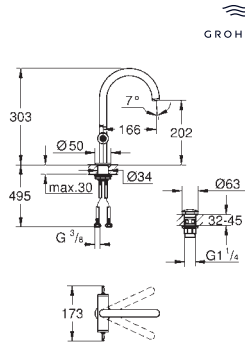

GROHE SPA

ATRIO PRIVATE COLLECTION

Ref. no.

Colour

- 21 134 000
- 21 134 DC0
- 21 134 GL0
- 21 134 DA0
- 21 134 AL0

- chrome
- supersteel
- cool sunrise
- warm sunset
- brushed hard graphite

Aerio Private Collection
Single-hole basin mixer 1/2"
L-Size

ceramic headparts 1/2", 90°
GROHE Long-Life Shine durable sparkling sheen
GROHE EcoJoy 5.7 l/min laminar mousseur
rapid installation system
swivel tubular spout with mousseur and stop limiter
Push-open waste set 1 1/4"
flexible connection hoses
for stick handles

to be combined with stick sets 48 458, 48 459 or 48 646, please order separately