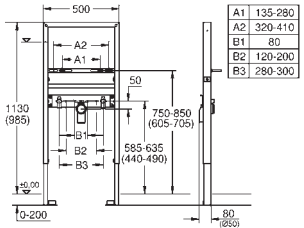

39 052 000

Rapid SL

Element for wash basin, single hole installation, height adjustable with noise protection

1.13 m installation height

for on-the-wall installations or studded walls
powder coated steel frame, self-supporting
for dry-cladding, completely pre-assembled
with fixed connections

TÜV approved

fixing and connecting traverse, height adjustable

wash basin fixing bolts M10 with fixing device for ceramic
variable distance of fixing bolts

HT-outlet bend Ø 50 mm

seal Ø 32 mm

2 noise protected fitting connections 1/2"

for on-the-wall installation 38 558 00M needs to be ordered separately