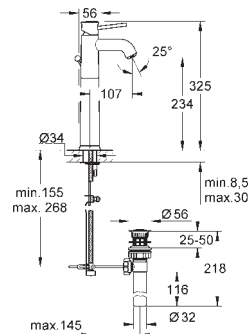

32 868 000

chrome

BauClassic
Single-lever basin mixer 1/2"
for free-standing basins
GROHE Long-Life 28 mm ceramic cartridge
GROHE Long-Life Shine durable sparkling sheen
mousseur
pop-up waste set 1 1/4"
flexible connection hoses
rapid installation system