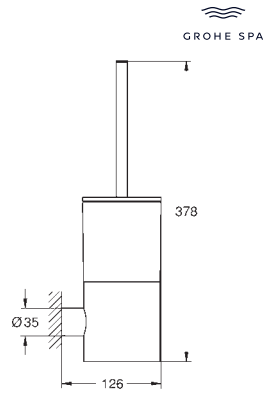

GROHE SPA

GROHE
ATRIO

Ref. no.

Colour

- 40 892 000 chrome
- 40 892 DC0 supersteel
- 40 892 GL0 cool sunrise
- 40 892 DA0 warm sunset
- 40 892 AL0 brushed hard graphite

Aerio

Toilet brush set

material: glass / metal

wall mounted

concealed fastening

GROHE Long-Life Shine durable sparkling sheen

40 791 001 white

40 791 KS1 velvet black

Spare brush head