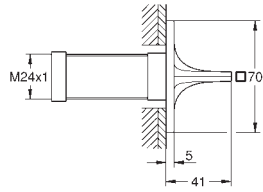

Allure

Concealed valve exposed part

for concealed valve 35 028 or 29 032

GROHE Long-Life Shine durable sparkling sheen
installation depth infinitely adjustable
20-80 mm
escutcheon with screwable wall sealing
with lever handle