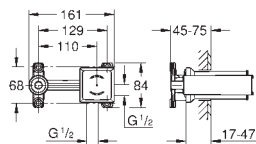

24 347 000
24 347 DC0
24 347 AL0

chrome
supersteel
brushed hard graphite

Allure Brilliant
Single-lever bidet mixer 1/2"
M-Size

GROHE SilkMove 28 mm ceramic cartridge
temperature limiter
GROHE Long-Life Shine durable sparkling sheen
GROHE FastFixation installation system
ball-joint mousseur
pop-up waste set 1 1/4"
flexible connection hoses