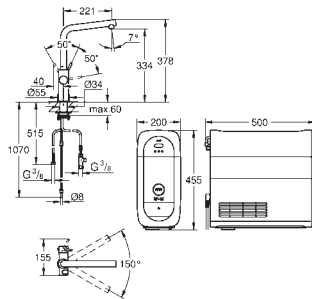

GROHE BLUE HOME

Ref. no.	Colour
31 454 001	chrome
31 454 DC1	supersteel
31 454 DL1	brushed warm sunset
31 454 AL1	brushed hard graphite

GROHE Blue Home L-spout Starter kit

GROHE Blue Home single-lever sink mixer with filter function
push buttons for 3 types of filtered and chilled table water
still, medium, sparkling

GROHE Long-Life Shine finish

GROHE SilkMove 28 mm ceramic cartridge

swivel tubular spout, swivel area 150°

separate inner water ways for filtered and non-filtered water

flexible connection hoses

GROHE Blue Home cooler

delivers 3 liters of chilled sparkling water per hour

180 Watt cooling unit, 230 V, 50 Hz

type of protection IP 21, CE approved

requires ventilation holes in the bottom of the kitchen cabinet

software set-up, monitoring of filter and CO₂ capacity via GROHE Ondus app

GROHE Blue filter S-Size, filter head with flexible water hardness adjustment

GROHE Blue 425 g CO₂ bottle

System requirements Apple

iPhone with iOS 12.0 or higher

System requirements Android

smart phone with Android 6.0 or higher

Mobile devices and GROHE Watersystems App*** are not included in delivery and have to be ordered separately via an authorised Apple store/store/iTunes or Google Play store.

* The Bluetooth word mark and logos are registered trademarks owned by Bluetooth SIG, Inc. and any use of such marks by Grohe AG is under license. Other trademarks and trade names are those of their respective owners.

** Apple, the Apple logo, iPod, iPod Touch, iPhone and iTunes are trademarks of Apple Inc., registered in the U.S. and other countries. Apple is not responsible for the function of this device or its compliance with safety and regulatory standards.

*** Available for free via iTunes app or Google Play store.