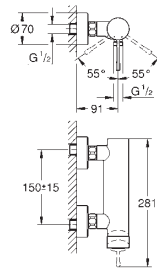

25 252 KF1 phantom black

Essence
Single-lever shower mixer 1/2"
wall mounted
GROHE SilkMove 35 mm ceramic cartridge with temperature limiter
GROHE Long-Life Shine finish
1/2" shower outlet
integrated non-return valve
S-unions
protected against backflow