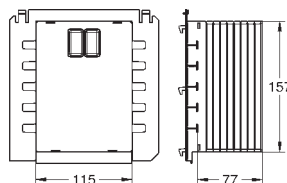

40 949 000

chrome

ditto, for combination with SLIM cistern

GROHE
FLUSHING SYSTEMS

CONTENTS

WC	Flushing cisterns	458
	Accessories for flushing cisterns	459
	WC flush valves	462
	Electronic actuations for WC	464
Urinal	Electronic actuations for urinal	467
	Urinal flush valves	470