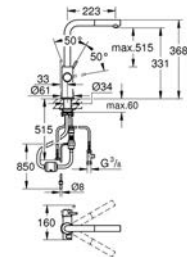

GROHE SilkMove 28 mm ceramic cartridge

pull out mousseur spout

swivel tubular spout, swivel area 360°

separate inner water ways for filtered and non-filtered water
flexible connection hoses

GROHE Blue Professional cooler

delivers 12 liters of chilled sparkling water per hour

270 Watt cooling unit, 230 V, 50 Hz

type of protection IP 21, CE approved

requires ventilation holes in the bottom of the kitchen cabinet

software set-up, monitoring of filter and CO₂ capacity via GROHE Ondus app

GROHE Blue filter, CO₂ bottle and cleaning cartridge are not included and have to be ordered separately

System requirements Apple

iPhone with iOS 12.0 or higher

System requirements Android

smart phone with Android 6.0 or higher

Mobile devices and GROHE Watersystems App*** are not included in delivery and have to be ordered separately via an authorised Apple store/store/iTunes or Google Play store.

* The Bluetooth word mark and logos are registered trademarks owned by Bluetooth SIG, Inc. and any use of such marks by Grohe AG is under license. Other trademarks and trade names are those of their respective owners.

** Apple, the Apple logo, iPod, iPod Touch, iPhone and iTunes are trademarks of Apple Inc., registered in the U.S. and other countries. Apple is not responsible for the function of this device or its compliance with safety and regulatory standards.

*** Available for free via iTunes app or Google Play store.

31 326 002
31 326 DC2

chrome
supersteel

GROHE Blue Professional

L-spout kit with pull-out mousseur

GROHE Blue single-lever sink mixer with filter function
push buttons for 3 types of filtered and chilled table water
still, medium, sparkling

GROHE Long-Life Shine durable sparkling sheen

GROHE SilkMove 28 mm ceramic cartridge

pull out mousseur spout

swivel tubular spout, swivel area 360°

separate inner water ways for filtered and non-filtered water
flexible connection hoses

GROHE Blue Professional cooler

delivers 12 liters of chilled sparkling water per hour

270 Watt cooling unit, 230 V, 50 Hz

type of protection IP 21, CE approved

requires ventilation holes in the bottom of the kitchen cabinet

software set-up, monitoring of filter and CO₂ capacity via GROHE Ondus app

GROHE Blue filter, CO₂ bottle and cleaning cartridge are not included and have to be ordered separately

System requirements Apple

iPhone with iOS 12.0 or higher

System requirements Android

smart phone with Android 6.0 or higher

Mobile devices and GROHE Watersystems App*** are not included in delivery and have to be ordered separately via an authorised Apple store/store/iTunes or Google Play store.

* The Bluetooth word mark and logos are registered trademarks owned by Bluetooth SIG, Inc. and any use of such marks by Grohe AG is under license. Other trademarks and trade names are those of their respective owners.

** Apple, the Apple logo, iPod, iPod Touch, iPhone and iTunes are trademarks of Apple Inc., registered in the U.S. and other countries. Apple is not responsible for the function of this device or its compliance with safety and regulatory standards.

*** Available for free via iTunes app or Google Play store.