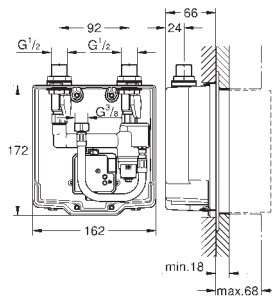

36 336 001

**Eurosmart Cosmopolitan E
Concealed mounting box**

with integrated pre-adjustable thermostatic mixer
wall installation
suitable for IR-sets for final installation
2 stop valves
non-return valve
connection housing for power supply
allows for waterproofing of wall construction surrounding the concealed body with sealing sleeve

36 407 001

Remote control

for all GROHE one eye infra-red products as of 06/2015

monitoring

consumption and usage data
thermal disinfection cycles
auto flush cycles

configuration

cleaning mode on/off
thermal disinfection
detection range
shut off delay
auto flush

service

send and save profile
reset to factory or user settings
service details, demo mode
3 x 1.5 V DC (AAA) battery supply