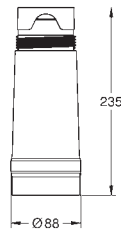

GROHE BLUE ACCESSORIES

Ref. no.

Colour

40 575 002

**GROHE Blue
UltraSafe filter**

BWT replacement filter for GROHE Blue water systems
filter capacity 3000 l, the filter must be replaced after 6 months of use
retains microplastic > 1 µm and 99,999 % of bacteria, removes lead by 99,5 %
reduces substances responsible for taste and odor, e.g. chlorine
Compatible with GROHE Blue Home, GROHE Blue Professional and
GROHE Blue Pure