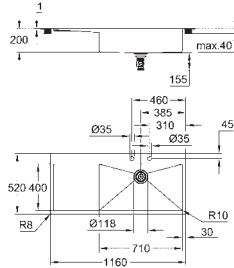

GROHE STAINLESS STEEL SINKS

Ref. no.

Colour

31 582 SD1

stainless steel

K1000

Stainless steel sink with drainer

model: K1000 80-S 116/52 1.0 rh

mounting type: top mount or flush mount

material: stainless steel AISI 304 (V2A)

material thickness: 1.2 mm

GROHE Long-Life Shine finish

finish: satin finish

GROHE Whisper

min. cabinet size: 800 mm

dimensions: 1160 x 520 mm

1 bowl: 710 x 400 mm

outer radius: R3, inner bowl radius: R10

GROHE FastFixation installation system

sink mountable right

cut-out (top mount): 1145 x 505 mm (R3)

cut-out (flush mount): 1145 x 505 mm (R3) (top step outer size: -1161 x 521 -R8

deep -3.5 mm)

waste: Ø 3.5" waste strainer with automatic waste fitting

accessories included: automatic waste fitting with rotary handle, waste kit, basket

strainer waste, mounting set

optional: push to open excenter (40 986 SD0)

amount of fasteners included (top mount): 10

31 581 SD1

stainless steel

K1000

Stainless steel sink with drainer

model: K1000 80-S 116/52 1.0 lh

mounting type: top mount or flush mount

material: stainless steel AISI 304 (V2A)

material thickness: 1.2 mm

GROHE Long-Life Shine finish

finish: satin finish

GROHE Whisper

min. cabinet size: 800 mm

dimensions: 1160 x 520 mm

1 bowl: 710 x 400 mm

outer radius: R3, inner bowl radius: R10

GROHE FastFixation installation system

sink mountable left

cut-out (top mount): 1145 x 505 mm (R3)

cut-out (flush mount): 1145 x 505 mm (R3) (top step outer size: -1161 x 521 -R8

deep -3.5 mm)

waste: Ø 3.5" waste strainer with automatic waste fitting

accessories included: automatic waste fitting with rotary handle, waste kit, basket

strainer waste, mounting set

optional: push to open excenter (40 986 SD0)

amount of fasteners included (top mount): 10