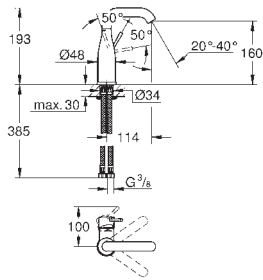

GROHE ESSENCE

Ref. no.

Colour

24 181 001

chrome

Shower system accessories
Single-lever basin mixer 1/2"

M-Size

- GROHE SilkMove 28 mm ceramic cartridge with temperature limiter
- GROHE Long-Life Shine durable sparkling sheen
- GROHE Water Saving mousseur 5.7 l/min
- GROHE AquaGuide adjustable mousseur
- GROHE FastFixation Plus installation system
- swivel spout with mousseur and stop limiter
- smooth body
- waste-set with push-open plug
- flexible connection hoses
- replaces Essence basin mixer 23 798 001