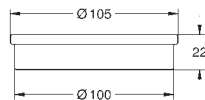

- 40 883 000

- chrome

Soap dish

material: glass
fits holders Allure (40 963 xx0) and Atrio (40 885 xx0), please order separately