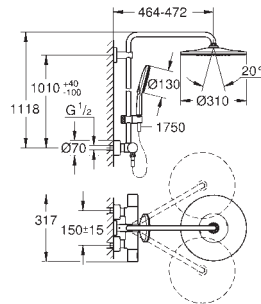

Rainshower SmartActive 310

Shower system with Safety Mixer for wall mounting

horizontal swivable 450 mm shower arm
exposed Safety Mixer with Aquadimmer function
head shower Rainshower Mono 310
with ball joint

hand shower Rainshower SmartActive 130 (22 127 KF0)

adjustable in height with gliding element

Silverflex shower hose 1750 mm (28 388)

GROHE TurboStat compact cartridge

GROHE SafeStop safety button at 38C

GROHE SafeStop Plus optional temperature limiter at 43°C included

GROHE CoolTouch no risk of scalding

GROHE DreamSpray perfect spray pattern

GROHE SmartTip showering spray selection via push of a ring

GROHE Long-Life Shine finish

GROHE Water Saving 9.5 l/min flow limiter

GROHE FastFixation upper bracket adjustable

SpeedClean anti-lime system

minimum flow rate 7 l/min.

26 652 000

chrome

Rainshower SmartActive 310

Shower system with Safety Mixer for wall mounting

horizontal swivable 450 mm shower arm
exposed Safety Mixer with Aquadimmer function
head shower Rainshower Mono 310 (26 568)
with ball joint

hand shower Rainshower SmartActive 130 Cube (26 582)

adjustable in height with gliding element

Silverflex shower hose 1750 mm (28 388)

GROHE TurboStat compact cartridge

GROHE SafeStop safety button at 38C

GROHE SafeStop Plus optional temperature limiter at 43°C included

GROHE CoolTouch no risk of scalding

GROHE DreamSpray perfect spray pattern

GROHE SmartTip showering spray selection via push of a ring

GROHE Long-Life Shine durable sparkling sheen

GROHE Water Saving 9.5 l/min flow limiter

GROHE FastFixation upper bracket adjustable

SpeedClean anti-lime system

minimum flow rate 7 l/min.