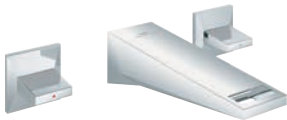

GROHE SPA

GROHE ALLURE BRILLIANT

Ref. no.

Colour

20 628 000
20 628 DC0
20 628 AL0

chrome
supersteel
brushed hard graphite

Allure Brilliant
3-hole basin mixer 1/2"
S-Size

wall mounted
without concealed body
final installation for 29 025

headparts 1/2" - 90°
GROHE Long-Life Shine durable sparkling sheen
GROHE Water Saving 5.0 l/min. flow limiter
spout with integrated mousseur
centre distance 200 mm
projection 161 mm

20 629 000
20 629 DC0
20 629 AL0

chrome
supersteel
brushed hard graphite

ditto, projection 210 mm

29 025 002