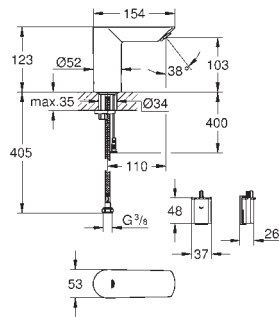

Bau Cosmopolitan E

Infra-red electronic basin tap 1/2" without mixing device

with infrared sensor for bi-directional communication for monitoring, configuration and service purpose
for cold or premixed water
6V lithium battery, type CR-P2
battery lifetime: approx. 7 years (150 actuations a day)

GROHE Long-Life Shine durable sparkling sheen

GROHE Water Saving mousseur 5.7 l/min

Lead and Nickel Free Inner Water Ways

body made of composite polymer

flexible connection hose

dirt strainers

integrated solenoid valve

external battery

rapid installation system

multistage battery status display

7 pre-set programs:

auto flush, thermal disinfection, cleaning mode

additional functions and precise settings by remote control 36 407

CE approved

type of protection faucet IP 59

36 453 000

chrome