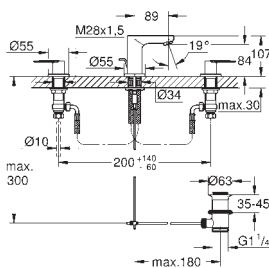

20 187 000

chrome

Eurocosmo
3-hole basin mixer 1/2"
S-Size
ceramic headparts 1/2", 90°
GROHE Long-Life Shine durable sparkling sheen
GROHE FastFixation installation system
spout with mousseur
pop-up waste set 1 1/4"
flexible connection hoses between spout and side valves