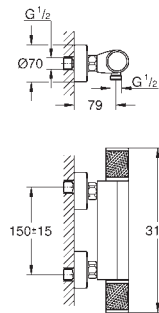

GROHE GROHTHERM 1000 PERFORMANCE

Ref. no.

Colour

THERMOSTATS

34 827 000

chrome

Grohtherm 1000 Performance Shower Safety mixer

wall mounted

GROHE CoolTouch safety housing

GROHE Long-Life Shine durable sparkling sheen

GROHE SafeStop safety button at 38°C

GROHE SafeStop Plus optional temperature limiter at 43°C included

GROHE TurboStat compact cartridge

GROHE ProGrip with knurl structure

integrated stop valve

volume handle with **GROHE EcoButton**

ceramic headpart 1/2", 180°

shower bottom outlet 1/2"

built-in non-return valves

dirt strainers

protected against backflow

S-unions

metal rosette

GROHE Water Saving - Less water, perfect flow

34 830 000

chrome