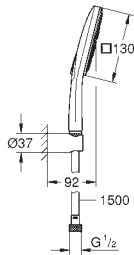

GROHE RAINSHOWER SMARTACTIVE

Ref. no.

Colour

26 589 LS0

moon white

Rainshower SmartActive 130 Cube

Wall holder set 3 sprays

hand shower Rainshower SmartActive 130 Cube (26 582)

spray plate moon white

wall shower holder (27 056)

Silverflex shower hose 1500 mm 1/2" x 1/2" (28 364)

GROHE Water Saving 9.5 l/min flow limiter

GROHE DreamSpray perfect spray pattern

GROHE Long-Life Shine finish

SpeedClean anti-lime system

Inner WaterGuide for a longer life

TwistStop to prevent hose from twisting