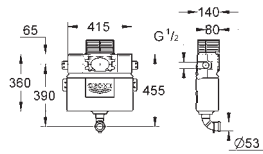

GROHE FLUSHING CISTERNS

Ref. no.

Colour

38 661 000

Flushing cistern GD 2

adjustment ex factory 6 l and 3 l
pneumatic discharge valve offering 3 modes of operation: dual flush or start/stop or single flush
water supply from left/right/back or top
low noise (group I acc. to German Noise Specification)
insulated against condensation
1/2" water supply connection including integrated angle valve and push fit flexible hose union
no tools required for installation of inspection shaft for vertical or horizontal use
flush pipe insulated against condensation
fixing brackets
for mounting of small flush plates revision shaft 40 911 000 needs to be ordered separately

39 694 000

Solo Slim

Flushing cistern for WC 88.9 mm

flushing cistern SLIM, 3 - 6 l, containing following features:

adjustment ex factory 6 l and 3 l
pneumatic discharge valve offering 3 modes of operation: dual flush or start/stop or single flush
water supply from top
1/2" water supply connection including integrated angle valve and push fit flexible hose union
low noise (group I acc. to German Noise Specification)
insulated against condensation
Shortable inspection shaft incl. protection during construction phase, for vertical use
for mounting of small flush plates revision shaft 40 949 000 to be ordered separately

38 422 000

Flushing cistern for WC

0.82 m installation height

dual flush discharge valve, pneumatic

front or top actuation

water supply from left/right or top
low noise (group I acc. to German Noise Specification)
insulated against condensation
415 x 410 x 360 mm
1/2" water supply connection
fixing brackets
flush pipe
Shortable inspection shaft incl. protection during construction phase