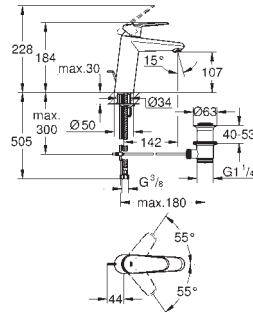

23 448 002

chrome

Eurodisc Cosmopolitan
Single-lever basin mixer 1/2"
M-Size

GROHE SilkMove 35 mm ceramic cartridge
adjustable flow rate limiter

GROHE Long-Life Shine durable sparkling sheen
GROHE Water Saving mousseur 5.7 l/min
GROHE FastFixation Plus installation system
pop-up waste set 1 1/4"
flexible connection hoses