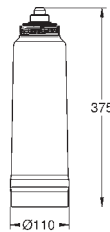

40 881 001

**GROHE Blue
Mineralization filter**

mineralization filter enriches drinking water with magnesium (40 mg/l) and silicate
(55 mg/l) for premium taste
feed water pressure 1.00 - 4.00 bar
filter lifetime one year
compatible with GROHE Blue Pure single faucets