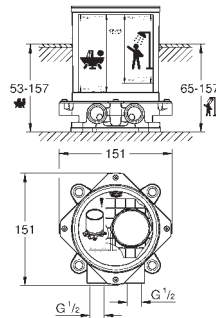

Rough-in set 1/2"

for floor-mounted bath mixers/spouts and shower mixers

installation plate with 360° horizontal and 3° vertical adjustment

installation depth 53-157 mm for bath mixers/spouts,

depth compensation 104 mm

installation depth 65-157 mm for shower mixers, depth compensation 92 mm

two 1/2" female connections (hot/cold supplies)

flushing plug

gasket included

fixing material

29 086 000