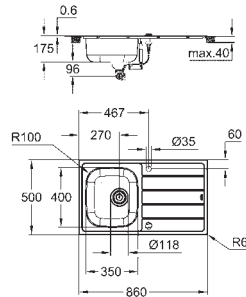

GROHE STAINLESS STEEL SINKS

Ref. no.

Colour

31 552 SD1

stainless steel

K200

Stainless steel sink with drainer

model: K200 45-S 86/50 1.0 rev

mounting type: top mount

material: stainless steel AISI 304 (V2A)

material thickness: 0.6 mm

GROHE Long-Life Shine finish

finish: satin finish

GROHE Whisper

min. cabinet size: 450 mm

dimensions: 860 x 500 mm

1 bowl: 350 x 400 x 160 mm

outer radius: R6 (topmount), inner bowl radius: R100

GROHE FastFixation installation system

sink mountable left or right

cut-out (top mount): 842 x 482 mm

drilling holes: 2 x 35 mm

waste: Ø 3.5" waste strainer with automatic waste fitting

accessories included: automatic waste fitting with rotary handle, waste kit, basket

strainer waste, mounting set

optional: push to open excenter (40 986 SD0)

amount of fasteners included (top mount): 14