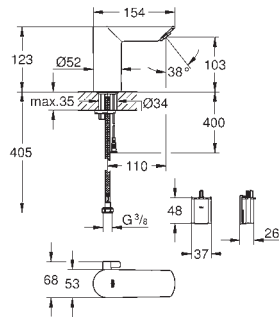

GROHE BAU COSMOPOLITAN E

Ref. no.

Colour

36 451 000

chrome

Bau Cosmopolitan E

Infra-red electronic basin mixer 1/2" with mixing device and temperature limiter

with infrared sensor for bi-directional communication for monitoring, configuration and service purpose
6V lithium battery, type CR-P2
battery lifetime: approx. 7 years (150 actuations a day)

GROHE Long-Life Shine durable sparkling sheen

GROHE Water Saving mousseur 5.7 l/min

Lead and Nickel Free Inner Water Ways

body made of composite polymer

flexible connection hoses

non-return valve, dirt strainers

integrated solenoid valve

external battery

rapid installation system

multistage battery status display

7 pre-set programs:

auto flush, thermal disinfection, cleaning mode

additional functions and precise settings by remote control 36 407

CE approved

type of protection faucet IP 59

36 452 000

chrome