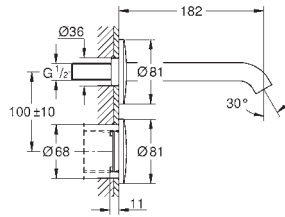

GROHE ESSENCE E

Ref. no.

Colour

36 447 000

chrome

Essence E

Infra-red electronic wall basin tap without mixing device

with infrared sensor for bi-directional communication for monitoring, configuration and service purpose for cold or premixed water with transformer 100-230 V AC, 50-60 Hz, 6 V DC laminar spray regulator 5.0 l/min

7 pre-set programs:

auto flush, thermal disinfection, cleaning mode

additional functions and precise settings by remote control 36 407

for use with Rapid SL 38 748 002 or roughing-in set 36 264 001

CE approved

36 264 001

Concealed mounting box

wall installation

for installation with pre-mixed or cold water

suitable for IR-sets for final installation

connection housing for power supply

suitable for 36 447 000, 36 442 000