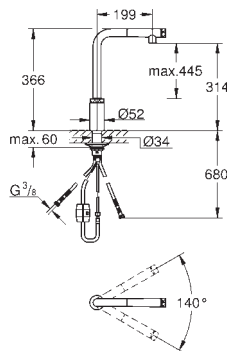

31 613 000
31 613 DC0
31 613 A00

chrome
supersteel
hard graphite

Minta SmartControl
Sink mixer with SmartControl
GROHE Long-Life Shine durable sparkling sheen
pull-out spray with laminar
GROHE Magnetic Docking guarantees easy retraction and smooth docking
GROHE SmartControl push for ON-OFF, turn for volume adjustment from water saving eco mode to Full Flow
temperature adjustment by turning of mixing valve on body
swivel tubular spout, swivel area 140°
protected against backflow
flexible connection hoses
metal fixation set
Lead and Nickel Free Inner Water Ways