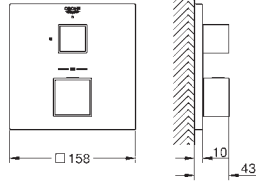

GROHE GROHTHERM 2 HANDLE TRIM SETS

Ref. no. Colour

24 153 000 chrome
24 153 DC0 supersteel
24 153 AL0 brushed hard graphite

Grotherm Cube
Safety mixer for 1 outlet with shut off valve
final installation for GROHE Rapido SmartBox (35 604)
GROHE TurboStat compact cartridge
GROHE Long-Life Shine durable sparkling sheen
GROHE FastFixation escutcheon with covered shaft sealing and covered fixing metal escutcheon, retroactively 6° adjustable
GROHE SafeStop safety button at 38C
GROHE SafeStop Plus optional temperature limiter at 43°C or 46°C included
built-in non-return valves and dirt strainers
ceramic stop valve, 120°
outlet B = 27 l/min, outlet C = 30 l/min

35 604 000
GROHE Rapido SmartBox universal rough-in box for concealed installation

24 154 000 chrome
24 154 DC0 supersteel
24 154 AL0 brushed hard graphite