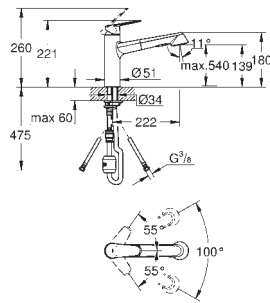

GROHE EURODISC COSMOPOLITAN

Ref. no.

Colour

32 257 002

chrome

Eurodisc Cosmopolitan
Single-lever sink mixer 1/2"
 medium spout
GROHE Long-Life Shine finish
GROHE SilkMove 35 mm ceramic cartridge
pull-out dual spray
 diverter: mousseur/spray jet
 automatic return to mousseur
 adjustable flow rate limiter
 swivel cast spout
 swivel area 100°
 protected against backflow
 flexible connection hoses
 rapid installation system