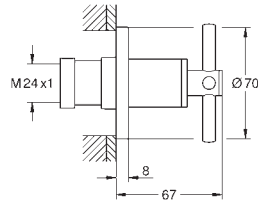

GROHE SPA

GROHE
ATRIO

SPA BATH
FAUCETS

Ref. no.

Colour

- 29 396 000
- 29 396 DC0
- 29 396 GL0
- 29 396 DA0
- 29 396 AL0

- chrome
- supersteel
- cool sunrise
- warm sunset
- brushed hard graphite

Aerio

Concealed valve exposed part

for concealed valve 35 028 or 29 032
GROHE Long-Life Shine durable sparkling sheen
installation depth infinitely adjustable
20-80 mm
escutcheon with screwable wall sealing
with cross handle