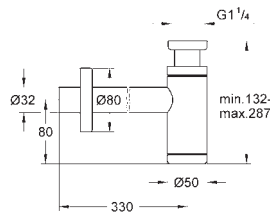

29 509 KF0

phantom black

Trap 1 1/4"

for basins
chrome plated brass
(screw-top for cleaning)
large sliding escutcheon
GROHE Long-Life Shine finish