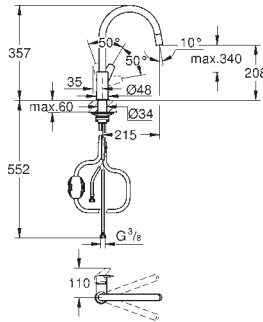

30 536 000

chrome

BauEdge

Single-lever sink mixer 1/2"

high spout

GROHE Long-Life Shine durable sparkling sheen

GROHE Long-Life 28 mm ceramic cartridge

Lead and Nickel Free Inner Water Ways

pull-out mousseur spray

adjustable flow rate limiter

swivel tubular spout

swivel area 360°

protected against backflow

flexible connection hoses

metal fixation set