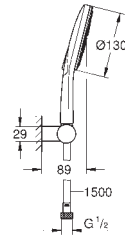

GROHE RAINSHOWER SMARTACTIVE

Ref. no.

Colour

26 580 000

chrome

**Rainshower SmartActive 130
Wall holder set 3 sprays**

hand shower Rainshower SmartActive 130 (26 574)
wall shower holder, adjustable (27 055)
Silverflex shower hose 1500 mm 1/2" x 1/2" (28 364)
GROHE Water Saving 9.5 l/min flow limiter
GROHE DreamSpray perfect spray pattern
GROHE Long-Life Shine durable sparkling sheen
SpeedClean anti-lime system
Inner WaterGuide for a longer life
TwistStop to prevent hose from twisting

26 580 LS0

moon white

ditto, with white spray plate