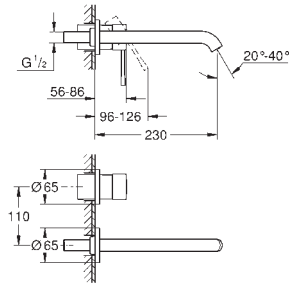

29 193 001

chrome

29 193 DC1

supersteel

29 193 GL1

cool sunrise

29 193 GN1

brushed cool sunrise

29 193 DA1

warm sunset

29 193 DL1

brushed warm sunset

29 193 A01

hard graphite

29 193 AL1

brushed hard graphite

Essence
2-hole basin mixer
L-Size

wall mounted
final installation for
23 571
without concealed body
metal rosette

GROHE Long-Life Shine durable sparkling sheen

GROHE Water Saving mousseur 5.7 l/min

GROHE AquaGuide adjustable mousseur

centre distance 110 mm

projection 230 mm

replaces 19 967 001

replaces Essence two-hole basin mixer 19 967 xx1