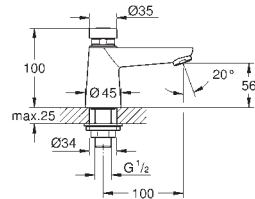

GROHE EUROECO COSMOPOLITAN T

Ref. no.

Colour

36 265 000

chrome

**Euroeco Cosmopolitan T
Self-closing pillar tap 1/2"**

for cold or premixed water
marking: blue/red

GROHE Long-Life Shine durable sparkling sheen

GROHE Water Saving 5.7 l/min. flow limiter

3 adjustable flow times: short - medium - long
(factory setting: short), approx. 7, 15, 30 sec
(pressure dependent)