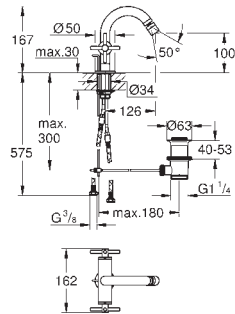

- 24 353 000
- 24 353 DC0
- 24 353 GL0
- 24 353 DA0
- 24 353 AL0

- chrome
- supersteel
- cool sunrise
- warm sunset
- brushed hard graphite

Atrio

Single-hole bidet mixer 1/2"
M-Size

ceramic headparts 1/2", 90°
GROHE Long-Life Shine durable sparkling sheen
ball-joint mousseur
pop-up waste set 1 1/4"
flexible connection hoses
with cross handles
Sets of caps with „H“ and „C“ marking and without marking