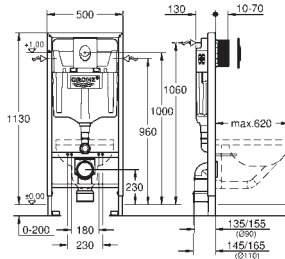

Rapid SL

2-in-1 set for WC, 1.13 m installation height

with flushing cistern GD 2

Rapid SL element for WC (38 528 001)

Skate Air flush plate, chrome, vertical installation (38 505 000)

38 860 000

chrome

Rapid SL

3-in-1 set for WC, 1.13 m installation height

with flushing cistern GD 2

Rapid SL element for WC (38 528 001)

Nova Cosmopolitan flush plate, chrome (38 765 000)

wall brackets (38 558 00M)