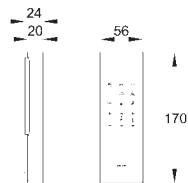

GROHE SENSIA ARENA

Ref. no.

Colour

39 598 000

Rapid SLX

3-in-1 set for WC, 1.13 m installation height

flushing cistern GDX, 6 l

Rapid SLX element for WC (39 596 000) with integrated power socket

wall brackets (38 558 00M)

WC set for noise protection (37 131 000)

including flow manager

46 944 001

GROHE Sensia Arena

Installation kit for automatic flush and pre-flush

for Rapid SL and Rapid SLX with flushing cistern GD2

servo motor for GD 2

actuation rod for flushing valve

cable and blind cap

flexible hose

WC actuation plate not included

CE approved

14 926 002

GROHE Sensia Arena

Remote control

including wall holder