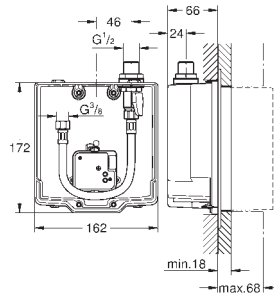

36 336 001

**Eurosmart Cosmopolitan E
Concealed mounting box**

with integrated pre-adjustable thermostatic mixer wall installation suitable for IR-sets for final installation 2 stop valves non-return valve connection housing for power supply allows for waterproofing of wall construction surrounding the concealed body with sealing sleeve