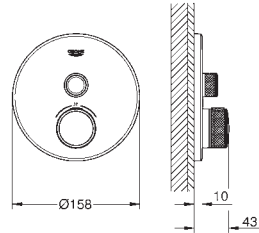

Ref. no. Colour

29 118 000 **chrome**
29 118 DC0 **supersteel**
29 118 GL0 **cool sunrise**
29 118 DA0 **warm sunset**
29 118 AL0 **brushed hard graphite**

Grotherm SmartControl
Safety mixer for concealed installation with one valve
final installation for GROHE Rapido SmartBox (35 604)
GROHE FastFixation metal wall escutcheon, retroactively 6° adjustable
GROHE Long-Life Shine durable sparkling sheen
GROHE SmartControl push for ON-OFF, turn for volume adjustment
exchangeable symbols
GROHE TurboStat compact cartridge
GROHE ProGrip with knurl structure
GROHE SafeStop safety button at 38°C
GROHE SafeStop Plus optional temperature limiter at 43°C or 46°C included
built-in non-return valves and dirt strainers
flow performance: outlet A (to external shut-off) = 34 l/min, outlet B/C = 29 l/min

35 604 000
GROHE Rapido SmartBox universal rough-in box for concealed installation

29 119 000 **chrome**
29 119 DC0 **supersteel**
29 119 GL0 **cool sunrise**
29 119 DA0 **warm sunset**
29 119 AL0 **brushed hard graphite**