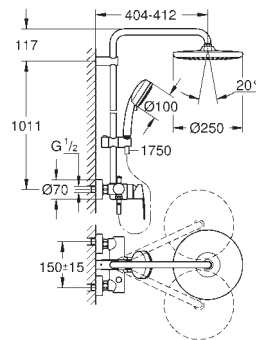

GROHE TEMPESTA SYSTEM

Ref. no.

Colour

26 673 000

chrome

Tempesta Cosmopolitan System 250

Shower system with single lever mixer for wall mounting

horizontal swivable 390 mm shower arm
exposed single-lever shower mixer with diverter
head shower Tempesta 250 (26 666)

spray pattern: Rain

head shower with white rear cover
with ball joint

GROHE Water Saving 9.5 l/min flow limiter
hand shower Tempesta Cosmopolitan 100 (27 571)

GROHE Water Saving 5.7 l/min. flow limiter
adjustable in height with gliding element
Rotaflex shower hose 1750 mm 1/2" x 1/2" (28 410)

GROHE SilkMove 46 mm ceramic cartridge

GROHE DreamSpray perfect spray pattern

GROHE Long-Life Shine durable sparkling sheen

SpeedClean anti-lime system

Inner WaterGuide for a longer life

TwistStop to prevent hose from twisting

minimum flow rate 7 l/min.

26 692 000

chrome

Tempesta Cosmopolitan System 250 Cube

Shower system with single lever mixer for wall mounting

horizontal swivable 390 mm shower arm
exposed single-lever shower mixer with diverter
head shower Tempesta 250 Cube (26 685)

spray pattern: Rain

head shower with white rear cover
with ball joint

GROHE Water Saving 9.5 l/min flow limiter
hand shower Tempesta Cosmopolitan 100 (27 571)

GROHE Water Saving 5.7 l/min. flow limiter
adjustable in height with gliding element
Rotaflex shower hose 1750 mm 1/2" x 1/2" (28 410)

GROHE SilkMove 46 mm ceramic cartridge

GROHE DreamSpray perfect spray pattern

GROHE Long-Life Shine durable sparkling sheen

SpeedClean anti-lime system

Inner WaterGuide for a longer life

TwistStop to prevent hose from twisting

suitable for instantaneous heaters from 18 kW/h
minimum flow rate 7 l/min.