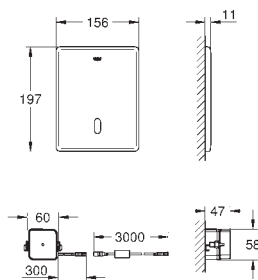

38 393 SD1

stainless steel

Tectron Skate

Infra-red electronic for WC flush valve

with transformer 100-230 V AC, 50-60 Hz, 6 V DC concealed installation with 37048000

front plate 156 x 197 mm

solenoid valve

7 pre-set programs:

auto flush, cleaning mode, pre-flush on/off, additional functions and precise

settings by remote control 36 407

adjustable flush (3 - 9 l) by hand and remote

CE approved

for use with concealed WC flush valve 37 048 000 and 38 519 001