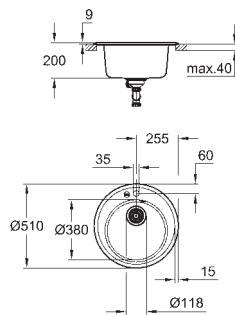

40 986 SD0

stainless steel

Pop-up waste set

round pop-up with push control

space saving waste set

including strainer plug

Ø 35 mm cut-out diameter

fits all kitchen sink series