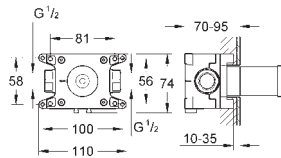

35 028 000

Rapido C

Rough-in for single volume control

built-in box with removable protection cover
waterproof membrane base for wall sealing
for masonry and drywall installation
fixing points for front and back wall
body of DR brass
pre-assembled ceramic headpart 3/4"
connection threads 1/2"
flow rate: 55 l/min. at 3 bar
installation depth 70 - 95 mm