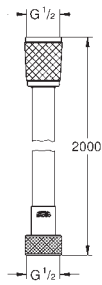

GROHE SHOWER HOSES AVAILABLE UNTIL 06/2023

	Ref. no.	Colour
	28 413 001	chrome
	Rotaflex Shower hose TwistStop 2000 2000 mm smooth surface for easy cleaning tensile strength 500 N pressure resistance up to 5 bar heat resistance 70°C AntiFold bendproof universal connection G 1/2" x 1/2" Rotation cone for TwistStop function GROHE Long-Life Shine durable sparkling sheen	
	28 410 001	chrome
	28 409 001	chrome
	28 155 001	chrome
	Relaxaflex Shower hose 2000 2000 mm smooth surface for easy cleaning tensile strength 500 N pressure resistance up to 5 bar heat resistance 70°C AntiFold bendproof universal connection G 1/2" x 1/2" GROHE Long-Life Shine durable sparkling sheen	
	28 154 001	chrome
	28 151 001	chrome
	28 150 001	chrome