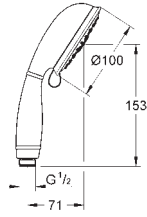

GROHE TEMPESTA

Ref. no.

Colour

27 608 001

chrome

Tempesta Rustic 100

Hand shower 4 sprays

GROHE Rain O², Rain, Massage, Jet

GROHE Water Saving 9.5 l/min flow limiter

GROHE DreamSpray perfect spray pattern

GROHE Long-Life Shine durable sparkling sheen

SpeedClean anti-lime system

Inner WaterGuide for a longer life

universal mounting system, fitting all standard shower hoses