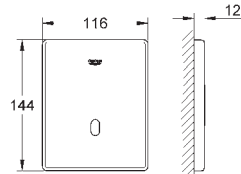

Tectron Skate

Infra-red electronic for Urinal

with infrared sensor for bi-directional communication for monitoring, configuration and service purpose

6V lithium battery, type CR-P2

battery lifetime: approx. 7 years (150 actuations a day)

GROHE Long-Life Shine finish

cartridge with solenoid valve and dirt strainer

front plate 116 x 144 mm

flow pressure min 0.5 bar, operating pressure max 10 bar

multistage battery status display

7 pre-set programs:

auto flush, cleaning mode, pre-flush on/off

additional functions and precise settings by remote control 36 407

adjustable flow time by hand or remote

set for final installation

for Rapido U or Rapido UMB

CE approved