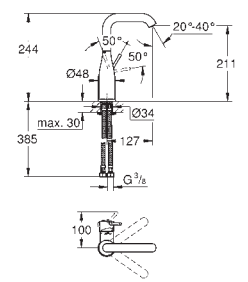

Essence
Single-lever basin mixer 1/2"
L-Size
GROHE SilkMove 28 mm ceramic cartridge with temperature limiter
GROHE Long-Life Shine durable sparkling sheen
GROHE Water Saving mousseur 5.7 l/min
GROHE AquaGuide adjustable mousseur
GROHE FastFixation Plus installation system
swivel spout with mousseur and stop limiter
smooth body
flexible connection hoses
replaces Essence basin mixer 23 541 001