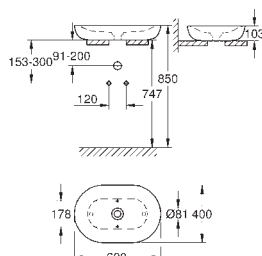

39 608 00H

alpine white

Essence

Vessel basin 60

without overflow

600 x 400 mm
including fixation set

including ceramic waste, removable cover

non-closable
sanitary ware

GROHE PureGuard anti-scale coating and anti-bacterial glazing