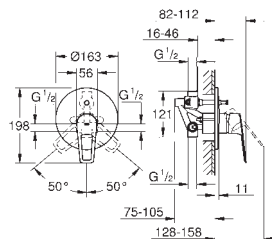

29 081 001 chrome

BauLoop
Single-lever bath mixer 1/2"
concealed installation with 37048000
set for final installation
concealed body
GROHE Long-Life 46 mm ceramic cartridge
GROHE Long-Life Shine durable sparkling sheen
adjustable flow rate limiter
automatic diverter: bath/shower
escutcheon- and shaft-sealing