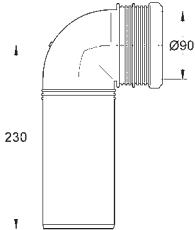

GROHE RAPID SL FOR WC

Ref. no.

Colour

42 327 000

PP-outlet bend Ø 90 mm
variable depth adjustment
including lip seal DN 90