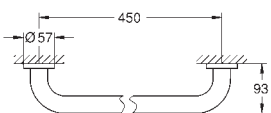

40 793 001	chrome	
	40 793 DC1	supersteel	
	Essentials Grip bar material: metal 507 mm (functional length 450 mm) concealed fastening GROHE Long-Life Shine durable sparkling sheen