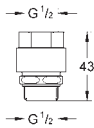

GROHE SAFETY SYSTEMS

Ref. no.

Colour

41 238 000

chrome

Vacuum breaker 1/2"

type HB

vertical installation

for intrinsic safety against backflow according to DIN 1988.100 and DIN EN 1717

GROHE Long-Life Shine durable sparkling sheen