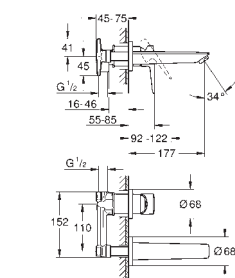

20 474 001

chrome

BauEdge
2-hole basin mixer
wall mounted
set for final installation and concealed body
GROHE Long-Life 35 mm ceramic cartridge
GROHE Long-Life Shine durable sparkling sheen
mousseur
centre distance 110 mm
projection 177 mm