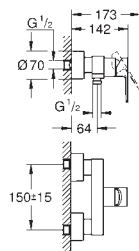

33 848 001
33 848 DC1
33 848 AL1

chrome
supersteel
brushed hard graphite

Lineare
Single-lever bidet mixer 1/2"
S-Size
GROHE SilkMove 28 mm ceramic cartridge
with temperature limiter
GROHE Long-Life Shine durable sparkling sheen
GROHE FastFixation Plus installation system
ball-joint mousseur
pop-up waste set 1 1/4"
flexible connection hoses