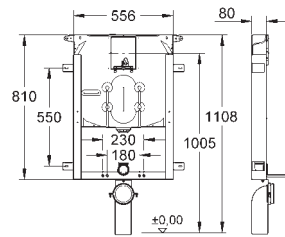

GROHE UNISSET FRAMES AND ACCESSORIES

Ref. no.

Colour

38 642 001

Uniset

Element for WC with EPS housing and support feet

sound-insulating EPS module for masonry-in

830 x 470 x 130 mm

rail adaptors for modular fixing

wall rail with fixing accessories for single installation

2 WC fixing bolts, distance of fixing bolts 180/230 mm

outlet bend Ø 90 mm, depth adjustable

reducer Ø 90/110 mm

inlet and outlet connecting set

flushing cistern GD 2, containing following features:

adjustment ex factory 6 l and 3 l

pneumatic discharge valve offering 3 modes of operation: dual flush or start/stop or single flush

water supply from left/right/back or top

low noise (group I acc. to German Noise Specification)

insulated against condensation

1/2" water supply connection including integrated angle valve and push fit

flexible hose union

no tools required for installation of inspection shaft

preparation for shower toilets with additional accessory 40 899 000

for mounting of small flush plates revision shaft 40 911 000 needs to be ordered separately

39 165 000

Uniset

Element for WC

778 x 440 x 116 mm

for single installation

2 WC fixing bolts, distance of fixing bolts 180/230 mm

outlet bend Ø 90 mm

reducer Ø 90/110 mm

inlet and outlet connecting set

flushing cistern GD 2, containing following features:

adjustment ex factory 6 l and 3 l

pneumatic discharge valve offering 3 modes of operation: dual flush or start/stop or single flush

water supply from left/right/back or top

low noise (group I acc. to German Noise Specification)

cistern insulated against condensation

1/2" angle valve with push fit flexible hose union

no tools required for installation of inspection shaft

for vertical or horizontal use

preparation for shower toilets with additional accessory 40 899 000