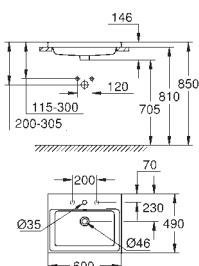

39 479 00H

alpine white

Cube Ceramic Counter basin 60
flat back side glazed
built-in
1 hole punched, 2 holes pre-punched
with overflow
600 x 490 mm
including fixation set
sanitary ware
GROHE PureGuard anti-scale coating and anti-bacterial glazing