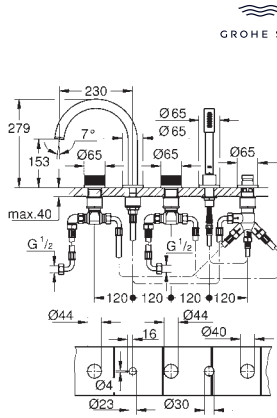

Ref. no.

Colour

- 25 226 000
- 25 226 DC0
- 25 226 GL0
- 25 226 DA0
- 25 226 AL0

- chrome
- supersteel
- cool sunrise
- warm sunset
- brushed hard graphite

Atrio Private Collection
5-hole bath/shower combination
ceramic headparts 1/2", 90°

GROHE Long-Life Shine durable sparkling sheen
pre-assembled spout fixing
knobs with inlay, can be combined with 48 462 000 or 48 463 000
bath spout with mousseur and diverter bath/shower
hand shower 6.6 l/min
shower hose 2000 mm
flexible connection hoses
connection for shower hose
protected against backflow
can be used with 29 037

29 037 002

baseframe for installation under tiled surround