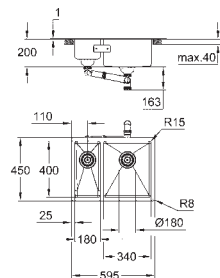

GROHE STAINLESS STEEL SINKS

Ref. no.

Colour

31 574 SD1

stainless steel

K700U

Stainless steel sink

model: K700U 60-S 54.4/44.4 1.0

mounting type: undermount, top mount or flush mount

material: stainless steel AISI 304 (V2A)

material thickness: 1 mm

GROHE Long-Life Shine finish

finish: satin finish

GROHE Whisper

min. cabinet size: 600 mm

dimensions: 550 x 450 mm

1 bowl: 500 x 400 x 200 mm

outer radius: R16 (undermount)/R3 (topmount), inner bowl radius: R15

GROHE FastFixation installation system

cut-out (undermount): 502 x 402 mm (R16)

cut-out (top mount): 535 x 435 mm

cut-out (flush mount): 535 x 435 mm (R3)(top step outer size: -551 x 451 -R8 deep

-3.5 mm)

drainer: Ø 3.5" basket strainer waste

accessories included: waste kit, basket strainer waste, mounting set

optional: push to open excenter (40 986 SD0)

amount of fasteners included (top mount): 8

amount of fasteners included (undermount): 8

31 575 SD1

stainless steel

K700U

Stainless steel sink

model: K700U 80-S 76/45 1.5 lh

mounting type: undermount, top mount or flush mount

material: stainless steel AISI 304 (V2A)

material thickness: 1 mm

GROHE Long-Life Shine finish

finish: satin finish

GROHE Whisper

min. cabinet size: 800 mm

dimensions: 760 x 450 mm

1 bowl: 500 x 400 x 200 mm

0.5 bowl: 180 x 400 x 140 mm

outer radius: R16 (undermount)/R3 (topmount), inner bowl radius: R15

GROHE FastFixation installation system

sink mountable left

cut-out (undermount): 712 x 402 mm (R16)

cut-out (top mount): 745 x 435 mm (R3)

cut-out (flush mount): 745 x 435 mm (R3) (top step outer size: -761 x 451 -R8

deep -3.5 mm)

drainer: Ø 3.5" basket strainer waste

accessories included: waste kit, basket strainer waste, mounting set

optional: push to open excenter (40 986 SD0)

amount of fasteners included (top mount): 10