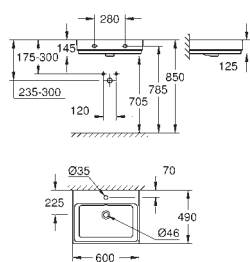

39 473 00H

alpine white

**Cube Ceramic
Wash basin 60**

wall hung
1 hole punched, 2 holes pre-punched
with overflow
600 x 490 mm

sanitary ware

GROHE PureGuard anti-scale coating and anti-bacterial glazing