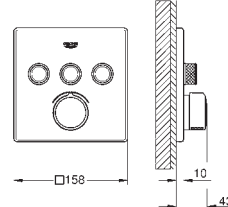

29 149 000

chrome

SmartControl

Concealed mixer with 3 valves

final installation for GROHE Rapido SmartBox (35 604)

GROHE FastFixation metal wall escutcheon, retroactively 6° adjustable

GROHE Long-Life Shine durable sparkling sheen

GROHE SmartControl push for ON-OFF, turn for volume adjustment

exchangeable symbols

cartridge for temperature mixing

multiple outlets can be run simultaneously

outlet A = 22 l/min, outlet B = 26 l/min, outlet C = 22 l/min, outlet A+B = 31 l/min,

outlet A+B+C = 34 l/min

35 604 000

GROHE Rapido SmartBox universal rough-in box for concealed installation