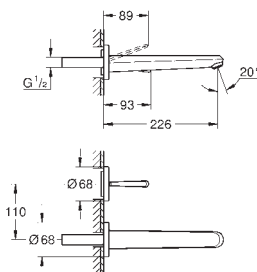

19 969 000 **chrome**
Eurodisc Joy
2-hole basin mixer
L-Size
wall mounted
final installation for
23 429 without concealed body
GROHE Long-Life Shine durable sparkling sheen
GROHE Water Saving SpeedClean mousseur 5.7 l/min
centre distance 110 mm
projection 226 mm