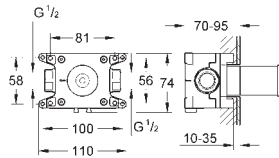

35 028 000

Rapido C

Rough-in for single volume control

built-in box with removable protection cover
waterproof membrane base for wall sealing

for masonry and drywall installation
fixing points for front and back wall

body of DR brass

pre-assembled ceramic headpart 3/4"

connection threads 1/2"

flow rate: 55 l/min. at 3 bar

installation depth 70 - 95 mm