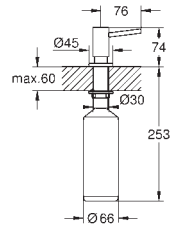

GROHE SOAP DISPENSERS

Ref. no.

Colour

40 535 000	chrome
40 535 DC0	supersteel
40 535 GL0	cool sunrise
40 535 GN0	brushed cool sunrise
40 535 DA0	warm sunset
40 535 DL0	brushed warm sunset
40 535 A00	hard graphite
40 535 AL0	brushed hard graphite

Cosmopolitan soap dispenser
for liquid soap
storage bin 500 ml
GROHE Long-Life Shine finish