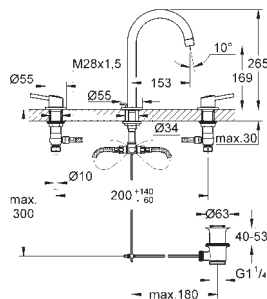

20 216 001

chrome

Concetto
3-hole basin mixer 1/2"
L-Size
ceramic headpart
GROHE Long-Life Shine durable sparkling sheen
GROHE FastFixation installation system
spout with mousseur
pop-up waste set 1 1/4"
pressure-proof, flexible connection hoses between spout and side valves