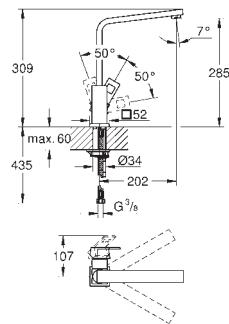

31 255 000
31 255 DC0

chrome
supersteel

Eurocube
Single-lever sink mixer 1/2"
GROHE Long-Life Shine finish
GROHE SilkMove 28 mm ceramic cartridge
swivel cast spout
swivel area 90°
flexible connection hoses
rapid installation system