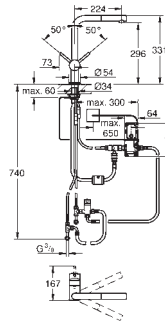

GROHE MINTA / MINTA SMARTCONTROL / MINTA TOUCH

Ref. no.

Colour

31 360 001
31 360 DC1

chrome
supersteel

Minta Touch
Electronic single-lever sink mixer 1/2"
L-spout

Touch: activation of water via skin contact
battery supply 6 V lithium-battery, type CR-P2
CE approved, solenoid valve
safety stop after 60 sec.(factory set)
GROHE Long-Life Shine finish
GROHE SilkMove 46 mm ceramic cartridge
pull out mousseur spout
adjustable flow rate limiter
swivel tubular spout, swivel area 360°
protected against backflow
flexible connection hoses
rapid installation system