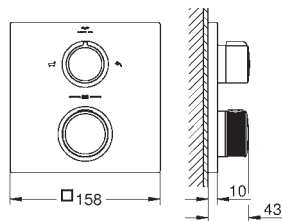

Allure

Thermostat for concealed installation with 2-way diverter hand shower/bath filler

final installation for

GROHE Rapido SmartBox (35 604)

GROHE TurboStat compact cartridge

GROHE Long-Life Shine durable sparkling sheen

GROHE FastFixation escutcheon with covered shaft sealing and covered fixing

metal escutcheon, retroactively 6° adjustable

printed hand shower and bath filler symbol

GROHE SafeStop safety button at 38C

GROHE SafeStop Plus optional temperature limiter at 43°C or 46°C included

GROHE AquaDimmer, integrated shut off/diverter valve

metal handles

outlet B = 27 l/min, outlet C = 30 l/min

without roughing-in-set

35 604 000

GROHE Rapido SmartBox universal rough-in box for concealed installation