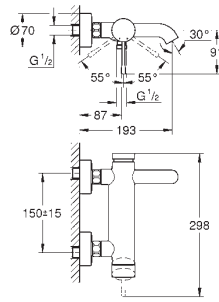

GROHE ESSENCE

Ref. no.

Colour

25 250 KF1

phantom black

Essence
Single-lever bath mixer 1/2"
wall mounted

GROHE SilkMove 35 mm ceramic cartridge
with temperature limiter

GROHE Long-Life Shine finish
automatic diverter: bath/shower
mousseur

1/2" shower outlet
integrated non-return valve
S-unions
protected against backflow