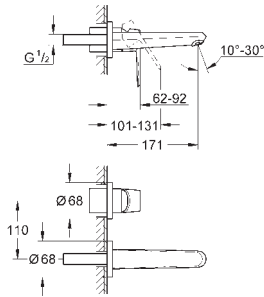

19 573 002

chrome

Eurodisc Cosmopolitan
2-hole basin mixer
M-Size

wall mounted

final installation for 23 571

without concealed body

metal rosette

GROHE Long-Life Shine durable sparkling sheen

GROHE AquaGuide

centre distance 110 mm

projection 170 mm

19 974 002

chrome

ditto, L-size, projection 225 mm