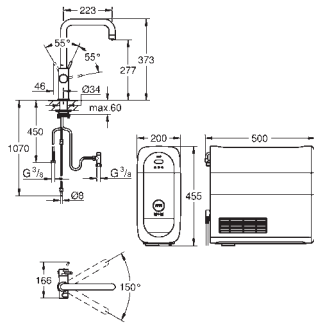

GROHE BLUE HOME

Ref. no.	Colour
31 456 001	chrome
31 456 DC1	supersteel

GROHE Blue Home U-spout Starter kit
GROHE Blue Home single-lever sink mixer with filter function push buttons for 3 types of filtered and chilled table water still, medium, sparkling
GROHE Long-Life Shine finish
GROHE SilkMove 28 mm ceramic cartridge
swivel tubular spout, swivel area 150°
separate inner water ways for filtered and non-filtered water
flexible connection hoses
GROHE Blue Home cooler
delivers 3 liters of chilled sparkling water per hour
180 Watt cooling unit, 230 V, 50 Hz
type of protection IP 21, CE approved
requires ventilation holes in the bottom of the kitchen cabinet
software set-up, monitoring of filter and CO₂ capacity via GROHE Ondus app
GROHE Blue filter S-Size, filter head with flexible water hardness adjustment
GROHE Blue 425 g CO₂ bottle
System requirements Apple
iPhone with iOS 12.0 or higher
System requirements Android
smart phone with Android 6.0 or higher
Mobile devices and GROHE Watersystems App*** are not included in delivery and have to be ordered separately via an authorised Apple store/store/iTunes or Google Play store.
* The Bluetooth word mark and logos are registered trademarks owned by Bluetooth SIG, Inc. and any use of such marks by Grohe AG is under license. Other trademarks and trade names are those of their respective owners.
** Apple, the Apple logo, iPod, iPod Touch, iPhone and iTunes are trademarks of Apple Inc., registered in the U.S. and other countries. Apple is not responsible for the function of this device or its compliance with safety and regulatory standards.
*** Available for free via iTunes app or Google Play store.
This product includes an article which is declared as a hazardous substance. Find more information in the safety data sheet. You can download the safety data at: www.grohe.com/safety-data-sheets/

KITCHEN FITTINGS