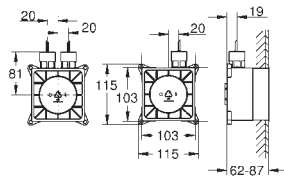

**Rainshower F-digital Deluxe
Rough-in set light set**

for use with double light modules (36 472 000)
- 2 rough-in sets (115 x 115 x 62-87 mm)
- 2 cable extensions (5 m each)