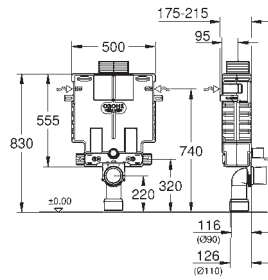

GROHE UNISSET FRAMES AND ACCESSORIES

Ref. no.

Colour

38 415 001

Uniset

**Element for WC, 0.82 m installation height
front or top actuation**

sound-insulating EPS module for masonry-in
rail adaptors for modular fixing
wall rail with fixing accessories for single installation
2 WC fixing bolts, distance of fixing bolts 180/230 mm
outlet bend Ø 90 mm
depth adjustable
inlet and outlet connecting set

flushing cistern containing the following features:

pneumatic discharge valve offering 3 modes of operation: dual flush or start/stop or single flush
water supply from left/right or top
low noise (group I acc. to German Noise Specification)
insulated against condensation
1/2" water supply connection
angle valve 15 mm (1/2")
Shortable inspection shaft incl. protection during construction phase

preparation for shower toilets with additional accessory 40 899 000
for mounting of small flush plates please order revision shaft 40 950 000 (sold separately)

37 578 001

Uniset

Element for bidet with EPS housing

sound-insulating EPS module for masonry-in with closed surface
rail adaptors for modular fixing
wall rail with fixing accessories for single installation
bidet fixing bolts
height adjustable fitting and outlet connections
HT-outlet bend Ø 50 mm
seal Ø 32 mm
2 variable fitting connections
for on-the-wall installation please order support feet 37 304 000 (sold separately)