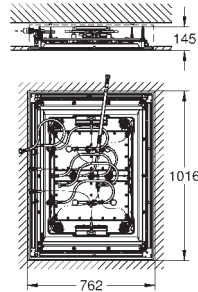

Ref. no.

Colour

26 863 000

chrome

Rainshower Aqua 40" AquaSymphony
Ceiling shower 6+ sprays with light

1016 mm x 762 mm x 145 mm

material: metal

min. flow rate 25 l/min, min. recommended pressure 3.0 bar

1 x AquaCurtain

1 x Pure XL spray

1 x 2 mist spray

2 x GROHE PureRain spray 400 x 190 mm

2 x XL Waterfall (separately controlled)

1 x 4 Bokoma Spray with adjustment angle 20

full spectrum LED: soft light with changing rainbow colours

individually adjustable: permanent lighting with colour selection

power supply for light 12 V DC

SpeedClean anti-lime system

GROHE DreamSpray perfect spray pattern

GROHE Long-Life Shine finish

requires rough-in set (26 865 000), F-digital Deluxe base unit box (26 864 000),

Bluetooth unit (36 475 000) and various cable connections – all to be ordered

separately due to installation situation.

The ceiling construction must be appropriate for the static requirement of the product (total product weight > 70 kg). Performance of the drainage must be of sufficient size (> 100 l/min).

recommendation: configuration with Grohtherm SmartControl

3 x Grohtherm SmartControl (29 126 000)

3 x GROHE Rapido SmartBox (35 604 000)

1 x Rainshower Aqua Cube Stick wall holder set 1 spray (26 886 000)

Product contains built-in LED lamps, which cannot

be changed: energy efficiency class: A++

26 865 000

chrome

Rainshower Aqua 40"
Roughing-in set

for use with Rainshower F-Series 40" AquaSymphony ceiling shower

1000 mm x 745 mm x 152 mm

min. installation depth: 167 mm

1/2" connections

The ceiling construction must be appropriate for the static requirement of the product (total product weight > 70 kg). Performance of the drainage must be of sufficient size (> 100 l/min).