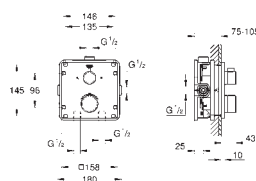

GROHE GROHTHERM 2 HANDLE TRIM SETS

Ref. no. Colour

24 078 000 chrome

Grotherm
Safety mixer for 1 outlet with shut off valve
final installation for GROHE Rapido SmartBox (35 604)
GROHE TurboStat compact cartridge
GROHE Long-Life Shine durable sparkling sheen
GROHE FastFixation escutcheon with covered shaft sealing and covered fixing metal escutcheon, retroactively 6° adjustable
GROHE SafeStop safety button at 38C
GROHE SafeStop Plus optional temperature limiter at 43°C or 46°C included
built-in non-return valves and dirt strainers
ceramic stop valve, 120°
outlet B = 27 l/min, outlet C = 30 l/min

35 604 000
GROHE Rapido SmartBox universal rough-in box for concealed installation

24 079 000 chrome

Grotherm
Safety shower mixer for 2 outlets with integrated shut off/diverter valve
final installation for GROHE Rapido SmartBox (35 604)
GROHE TurboStat compact cartridge
GROHE Long-Life Shine durable sparkling sheen
GROHE FastFixation escutcheon with covered shaft sealing and covered fixing metal escutcheon, retroactively 6° adjustable
printed head and hand shower symbol
GROHE SafeStop safety button at 38C
GROHE SafeStop Plus optional temperature limiter at 43°C or 46°C included
GROHE AquaDimmer, integrated shut off/diverter valve
outlet B = 27 l/min, outlet C = 30 l/min

35 604 000
GROHE Rapido SmartBox universal rough-in box for concealed installation

24 080 000 chrome