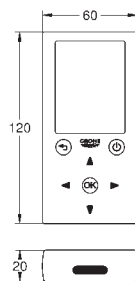

Remote control

for all GROHE one eye infra-red products as of 06/2015

monitoring

consumption and usage data

thermal disinfection cycles

auto flush cycles

auto flush cycles

configuration

cleaning mode on/off

thermal disinfection

detection range

shut off delay

auto flush

service

send and save profile

reset to factory or user settings

service details, demo mode

3 x 1.5 V DC (AAA) battery supply

36 340 000