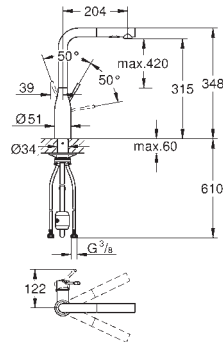

30 504 000	chrome
30 504 DC0	supersteel
30 504 GL0	cool sunrise
30 504 GN0	brushed cool sunrise
30 504 DA0	warm sunset
30 504 DL0	brushed warm sunset
30 504 A00	hard graphite
30 504 AL0	brushed hard graphite

Essence
Single-lever sink mixer 1/2"
GROHE Long-Life Shine durable sparkling sheen
GROHE SilkMove 28 mm ceramic cartridge
pull-out dual spray - switching between regular flow and spray
diverter: laminar spray/SpeedClean shower jet
automatic return to laminar spray
metal spray
swivel tubular spout, swivel area 360°
integrated non-return valve
protected against backflow
flexible connection hoses, metal fixation set
integrated temperature limiter
replaces Essence sink mixer 30 270 xx0