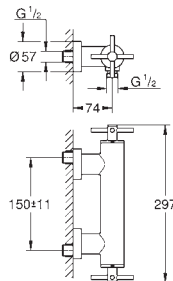

- 26 895 000
- 26 895 DC0
- 26 895 GL0
- 26 895 DA0
- 26 895 AL0

- chrome
- supersteel
- cool sunrise
- warm sunset
- brushed hard graphite

Atrio

Shower mixer 1/2"

wall mounted
ceramic headparts 1/2", 90°
GROHE Long-Life Shine durable sparkling sheen
1/2" shower outlet
integrated non-return valve in shower outlet
covered S-unions
protected against backflow
with cross handles
Sets of caps with „H“ and „C“ marking and without marking