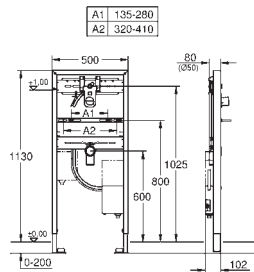

36 407 001

Remote control

for all GROHE one eye infra-red products as of 06/2015

monitoring

consumption and usage data

thermal disinfection cycles

auto flush cycles

configuration

cleaning mode on/off

thermal disinfection

detection range

shut off delay

auto flush

service

send and save profile

reset to factory or user settings

service details, demo mode

3 x 1.5 V DC (AAA) battery supply