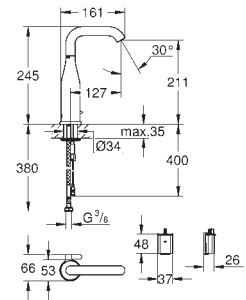

Essence E

Infra-red electronic basin mixer 1/2" with mixing device and adjustable temperature limiter

with infrared sensor for bi-directional communication for monitoring, configuration and service purpose 6V lithium battery, type CR-P2

battery lifetime: approx. 7 years (150 actuations a day)

GROHE Long-Life Shine durable sparkling sheen

adjustable swivel area 0° / 150° / 360°

laminar spray regulator 5.0 l/min

flexible connection hoses

non-return valve, dirt strainers, integrated solenoid valve

external battery

rapid installation system

multistage battery status display

7 pre-set programs:

auto flush, thermal disinfection, cleaning mode

additional functions and precise settings by remote control 36 407

CE approved, type of protection faucet IP 59K

36 446 000

chrome

Essence E

Infra-red electronic basin tap 1/2" without mixing device

with infrared sensor for bi-directional communication for monitoring, configuration and service purpose for cold or premixed water

6V lithium battery, type CR-P2

battery lifetime: approx. 7 years (150 actuations a day)

GROHE Long-Life Shine durable sparkling sheen

adjustable swivel area 0° / 150° / 360°

laminar spray regulator 5.0 l/min

flexible connection hose

dirt strainers, integrated solenoid valve

external battery

rapid installation system

multistage battery status display

7 pre-set programs:

auto flush, thermal disinfection, cleaning mode

additional functions and precise settings by remote control 36 407

CE approved, type of protection faucet IP 59K