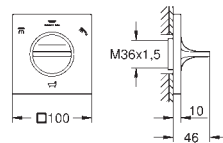

19 590 001
19 590 GN1
19 590 DL1
19 590 A01

chrome
brushed cool sunrise
brushed warm sunset
hard graphite

Allure

5-way diverter
final installation for 29 033
without concealed body
bayonet union escutcheon
installation depth infinitely adjustable
66 - 113 mm
GROHE Long-Life Shine durable sparkling sheen

29 033 000