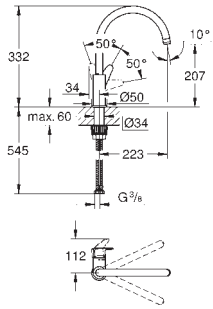

high spout

GROHE Long-Life Shine finish

GROHE Long-Life 28 mm ceramic cartridge

Lead and Nickel Free Inner Water Ways

swivel tubular spout

swivel area 360°, flexible connection hoses

metal fixation set

for installation on a max. 40 mm worktop fixation set 48 384 000 is needed