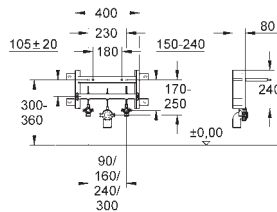

37 304 000

Uniset

Support feet

matching Uniset for WC and bidet
made of hot galvanized steel
fixing material
for on-the-wall installations