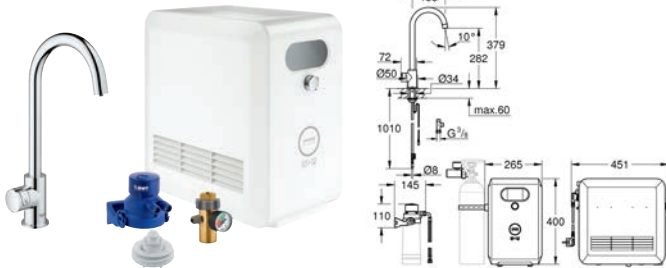

GROHE Long-Life Shine durable sparkling sheen
swivel tubular spout, swivel area 150°

GROHE Blue Professional cooler
delivers 12 liters of chilled sparkling water per hour
270 Watt cooling unit, 230 V, 50 Hz
type of protection IP 21, CE approved

requires ventilation holes in the bottom of the kitchen cabinet
software set-up, monitoring of filter and CO₂ capacity via GROHE Ondus app
GROHE Blue filter, CO₂ bottle and cleaning cartridge are not included and have to be ordered separately

System requirements Apple

iPhone with iOS 12.0 or higher

System requirements Android

smart phone with Android 6.0 or higher

Mobile devices and GROHE Watersystems App*** are not included in delivery and have to be ordered separately via an authorised Apple store/store/iTunes or Google Play store.

* The Bluetooth word mark and logos are registered trademarks owned by Bluetooth SIG, Inc. and any use of such marks by Grohe AG is under license. Other trademarks and trade names are those of their respective owners.

** Apple, the Apple logo, iPod, iPod Touch, iPhone and iTunes are trademarks of Apple Inc., registered in the U.S. and other countries. Apple is not responsible for the function of this device or its compliance with safety and regulatory standards.

*** Available for free via iTunes app or Google Play store.

48 481 000

GROHE Blue Professional

Adapter cable

to connect old GROHE Blue Professional faucets produced until 12/2018 to new GROHE Blue Professional cooler and carbonisator produced since 01/2019
length 1000 mm