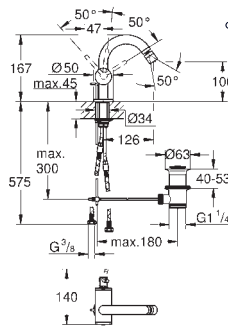

24 364 000 chrome
24 364 DC0 supersteel
24 364 GL0 cool sunrise
24 364 DA0 warm sunset
24 364 AL0 brushed hard graphite

Atrio
Single-lever bidet mixer 1/2"
M-Size
GROHE SilkMove 28 mm ceramic cartridge
with temperature limiter
GROHE Long-Life Shine durable sparkling sheen
tubular C-spout with ball-joint mousseur
pop-up waste set 1 1/4"
flexible connection hoses