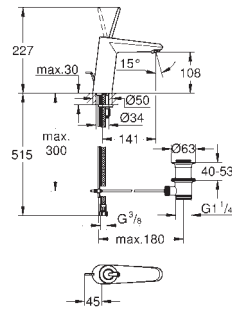

23 427 000 **chrome**
Eurodisc Joy
Single-lever basin mixer 1/2"
M-Size
GROHE FeatherControl Joystick cartridge
GROHE Long-Life Shine durable sparkling sheen
GROHE Water Saving SpeedClean mousseur 5.7 l/min
GROHE FastFixation Plus installation system
pop-up waste set 1 1/4"
flexible connection hoses