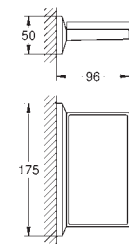

40 907 000

chrome

Allure Brilliant

Shelf with soap dish

GROHE Long-Life Shine durable sparkling sheen