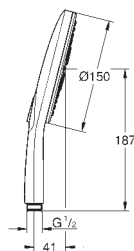

26 554 LS0

moon white

Rainshower SmartActive 150

Hand shower 3 sprays

spray plate moon white

GROHE Rain including DripStop, Jet including DripStop, ActiveMassage

GROHE Water Saving 9.5 l/min flow limiter

GROHE DreamSpray perfect spray pattern

GROHE SmartTip showering spray selection via push of a ring

GROHE Long-Life Shine finish

SpeedClean anti-lime system

Inner WaterGuide for a longer life

universal mounting system, fitting all standard shower hoses