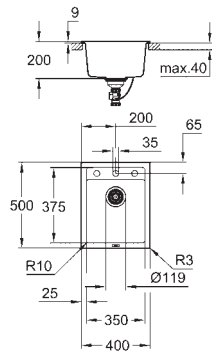

GROHE COMPOSITE SINKS

Ref. no.

Colour

31 650 AT0
31 650 AP0

granite gray
granite black

K700

Composite sink
model: K700 50-C 40/50 1.0

mounting type: top mount
material: quartz composite

GROHE Whisper

min. cabinet size: 500 mm
dimensions: 400 x 500 mm
1 bowl: 350 x 375 x 200 mm
outer radius: R6, inner bowl radius: R45

GROHE FastFixation installation system

cut-out: 380 x 480 mm

drainer: automatic waste fitting

optional: push to open exciter (40 986 SD0)

amount of fasteners included (top mount): 6
heat resistant up to 180° C

31 651 AT0
31 651 AP0

granite gray
granite black