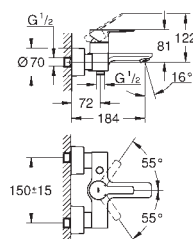

33 849 001
33 849 DC1
33 849 AL1

chrome
supersteel
brushed hard graphite

Lineare
Single-lever bath mixer 1/2"
wall mounted
GROHE SilkMove 35 mm ceramic cartridge
with temperature limiter
GROHE Long-Life Shine durable sparkling sheen
automatic diverter: bath/shower
mousseur
1/2" shower outlet
integrated non-return valve
covered S-unions
protected against backflow