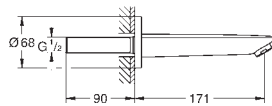

BauCosmopolitan

Bath spout

wall mounted

GROHE Long-Life Shine durable sparkling sheen

mousseur

projection 171 mm

male thread 1/2"

13 425 001

chrome