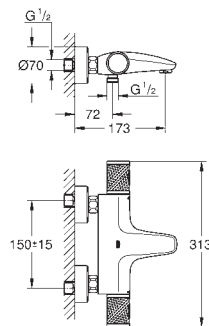

Grohtherm 1000 Performance Bath Safety Mixer

wall mounted

GROHE CoolTouch safety housing

GROHE Long-Life Shine durable sparkling sheen

GROHE SafeStop safety button at 38°C

GROHE SafeStop Plus optional temperature limiter at 43°C included

GROHE TurboStat compact cartridge

GROHE ProGrip with knurl structure

integrated stop valve

GROHE AquaDimmer Eco with multiple function:

integrated GROHE EcoButton

flow control

diverter: bath/shower

shower bottom outlet 1/2"

mousseur

built-in non-return valves

dirt strainers

protected against backflow

S-unions

metal rosette

GROHE Water Saving - Less water, perfect flow