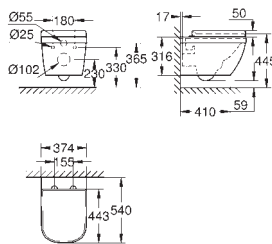

39 554 000

alpine white

Euro Ceramic Wall hung WC set
Euro Ceramic wall hung WC with Triple Vortex (39 328 000)
for concealed cistern
horizontal outlet
wash down
rimless
flush volume 3/5 l
sanitary ware
Euro Ceramic WC seat with lid (39 330 001)
soft close
quick release function
detachable
material: Duroplast
including fixation set