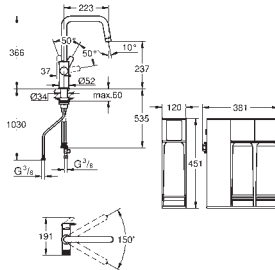

GROHE BLUE PURE

Ref. no.

Colour

30 587 000

chrome

GROHE Blue Pure Eurosmart

Starter kit with reverse osmosis mineralization filter
consisting of:

GROHE Blue single-lever sink mixer with filter function
single hole installation

U spout

separate handle for filtered water

GROHE SilkMove 28 mm ceramic cartridge

swivel tubular spout

swivel area 150°

separate inner water ways for filtered and non-filtered water

flexible connection hoses

GROHE Blue reverse osmosis mineralization system

reverse osmosis filter membrane for pure and safe water

significant removal of chemicals, hormones and microorganisms

mineralization filter enriches drinking water with magnesium and silicate for

premium taste

flow rate 1.5 l/min

salt rejection more than 97%

efficiency rate min. 50%

feed water pressure 1.00 - 4.00 bar

standard IEC connector, power supply 230V / 50 Hz

no water storage tank required

membrane lifetime one year

connection set

30 588 000

chrome