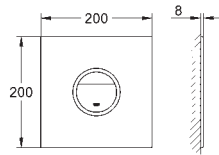

for combination with Rapid SL and Uniset with GD 2 cisterns

40 949 000

chrome

ditto, for combination with SLIM cistern

38 915 KS0

velvet black

38 915 LS0

moon white