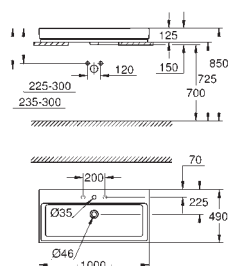

39 475 00H

alpine white

**Cube Ceramic
Counter top basin 100**

flat back side glazed
1 hole punched, 2 holes pre-punched
with overflow
1000 x 490 mm

including fixation set

sanitary ware

GROHE PureGuard anti-scale coating and anti-bacterial glazing