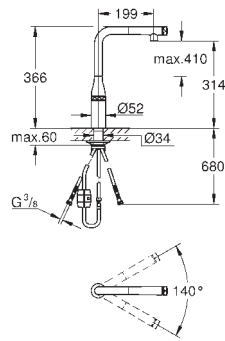

GROHE ESSENCE

Ref. no.

Colour

- 31 615 000 chrome
- 31 615 DC0 supersteel
- 31 615 GL0 cool sunrise
- 31 615 GN0 brushed cool sunrise
- 31 615 DA0 warm sunset
- 31 615 DL0 brushed warm sunset
- 31 615 A00 hard graphite
- 31 615 AL0 brushed hard graphite

Essence SmartControl
Sink mixer with SmartControl
GROHE Long-Life Shine durable sparkling sheen
pull-out spray with laminar
GROHE Magnetic Docking guarantees easy retraction and smooth docking
GROHE SmartControl push for ON-OFF, turn for volume adjustment from water saving eco mode to Full Flow
temperature adjustment by turning of mixing valve on body
swivel tubular spout, swivel area 140°
protected against backflow
flexible connection hoses
metal fixation set
Lead and Nickel Free Inner Water Ways