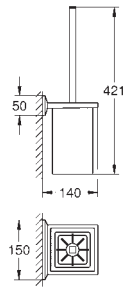

40 900 000

chrome

**Allure Brilliant
Toilet brush set**

material: glass / metal
wall mounted
concealed fastening

GROHE Long-Life Shine durable sparkling sheen