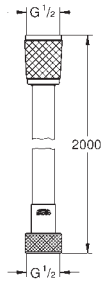

GROHE SHOWER HOSES AVAILABLE UNTIL 06/2023

	Ref. no.	Colour
	28 413 001	chrome
	Rotaflex Shower hose TwistStop 2000 2000 mm smooth surface for easy cleaning tensile strength 500 N pressure resistance up to 5 bar heat resistance 70°C AntiFold bendproof universal connection G 1/2" x 1/2" Rotation cone for TwistStop function GROHE Long-Life Shine durable sparkling sheen	
	28 410 001	chrome
	28 409 001	chrome
	28 155 001	chrome
	Relaxaflex Shower hose 2000 2000 mm smooth surface for easy cleaning tensile strength 500 N pressure resistance up to 5 bar heat resistance 70°C AntiFold bendproof universal connection G 1/2" x 1/2" GROHE Long-Life Shine durable sparkling sheen	
	28 154 001	chrome
	28 151 001	chrome
	28 150 001	chrome