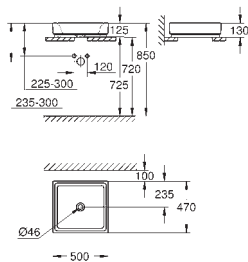

39 481 00H

alpine white

Cube Ceramic Vessel basin 50
without overflow
500 x 470 mm
including fixation set
sanitary ware
GROHE PureGuard anti-scale coating and anti-bacterial glazing