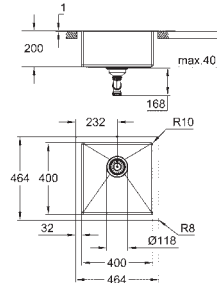

K700

Stainless steel sink

model: K700 45-S 46.4/46.4 1.0

mounting type: undermount, top mount or flush mount

material: stainless steel AISI 304 (V2A)

material thickness: 1 mm

GROHE Long-Life Shine finish

finish: satin finish

GROHE Whisper

min. cabinet size: 450 mm

dimensions: 464 x 464 mm

1 bowl: 400 x 400 x 200 mm

outer radius: R11 (undermount)/R3 (topmount), inner bowl radius: R10

GROHE FastFixation installation system

cut-out (undermount): 402 x 402 mm (R11)

cut-out (top mount): 449 x 449 mm (R3)

cut-out (flush mount): 449 x 449 mm (R3) (top step outer size: -465 x 465 -R8

deep -3.5 mm)

drainer: Ø 3.5" basket strainer waste

accessories included: waste kit, basket strainer waste, mounting set

optional: push to open excenter (40 986 SD0)

amount of fasteners included (top mount): 8

amount of fasteners included (undermount): 8

31 726 SD0

stainless steel