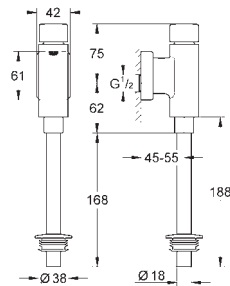

FLUSHING
SYSTEMS

GROHE URINAL FLUSH VALVES

Ref. no.

Colour

37 339 000

chrome

Rondo

Flush valve for urinal