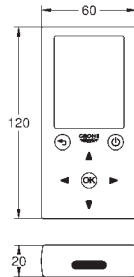

GROHE EUROSMART COSMOPOLITAN E

Ref. no.

Colour

36 407 001

Remote control

for all GROHE one eye infra-red products as of 06/2015

monitoring

consumption and usage data
thermal disinfection cycles
auto flush cycles

configuration

cleaning mode on/off
thermal disinfection
detection range
shut off delay
auto flush

service

send and save profile
reset to factory or user settings
service details, demo mode
3 x 1.5 V DC (AAA) battery supply

36 340 000