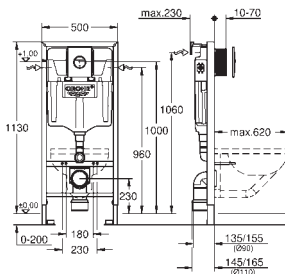

GROHE RAPID SL FOR WC

Ref. no.

Colour

38 528 001

Rapid SL

Element for WC, 1.13 m installation height

for on-the-wall installations or studded walls
powder coated steel frame, self-supporting
for dry-cladding, completely pre-assembled
with fixed connections
TÜV approved
2 WC fixing bolts, WC ceramics with small bearing area (< 205 mm)
require 38 779 000

distance of fixing bolts 180/230 mm

outlet bend Ø 90 mm

depth adjustable

reducer Ø 90/110 mm

inlet and outlet connecting set

flushing cistern GD 2, containing following features:

adjustment ex factory 6 l and 3 l

pneumatic discharge valve offering 3 modes of operation: dual flush or start/stop

or single flush

water supply from left/right or back

low noise (group I acc. to German Noise Specification)

insulated against condensation

1/2" water supply connection including integrated angle valve and push fit

flexible hose union

no tools required for installation of inspection shaft

for vertical or horizontal use

for on-the-wall installation 38 558 00M needs to be ordered separately

for mounting of small flush plates revision shaft 40 911 000 needs to be ordered separately

38 763 001

chrome

Rapid SL

2-in-1 set for WC, 1.13 m installation height

with flushing cistern GD 2

Rapid SL element for WC (38 528 001)

Skate Air flush plate, chrome, vertical installation (38 505 000)

38 860 000

chrome

Rapid SL

3-in-1 set for WC, 1.13 m installation height

with flushing cistern GD 2

Rapid SL element for WC (38 528 001)

Nova Cosmopolitan flush plate, chrome (38 765 000)

wall brackets (38 558 00M)