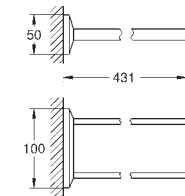

40 895 000

chrome

Allure Brilliant

Towel holder

2 arms, not pivotable

length 431 mm

concealed fastening

GROHE Long-Life Shine durable sparkling sheen