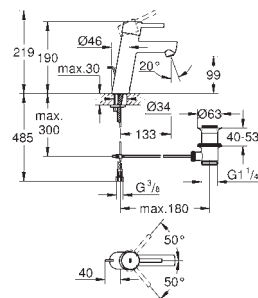

23 450 001

chrome

Concetto
Single-lever basin mixer 1/2"
M-Size
GROHE SilkMove 28 mm ceramic cartridge
with temperature limiter
GROHE Long-Life Shine durable sparkling sheen
GROHE Water Saving SpeedClean mousseur 5.7 l/min
GROHE FastFixation installation system
pop-up waste set 1 1/4"
flexible connection hoses