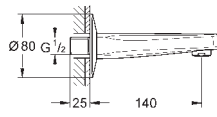

GROHE BAUCURVE

Ref. no.

Colour

13 252 000

chrome

**BauContemporary
Bath spout**

wall mounted
mousseur
projection 140 mm
female thread 1/2"