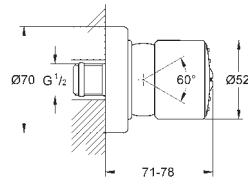

28 198 000

chrome

Relaxa 50

Side shower 1 spray

Normal spray

ball-joint

GROHE Long-Life Shine durable sparkling sheen

SpeedClean anti-lime system

pre-adjustable flow rate from 5-11 l/min.

minimum flow rate 4.5 l/min.