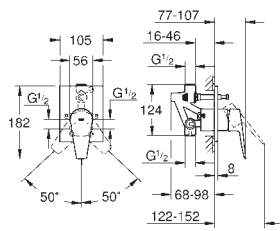

Ref. no.

Colour

29 353 001

chrome

BauEdge

Single-lever bath mixer 1/2"

concealed installation with 37048000

consisting of:

set for final installation

concealed body

GROHE Long-Life 46 mm ceramic cartridge

GROHE Long-Life Shine durable sparkling sheen

adjustable flow rate limiter

automatic diverter: bath/shower

escutcheon- and shaft-sealing

optional temperature limiter ref. no. 46 375

13 255 001

chrome