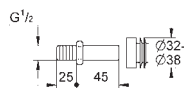

37 044 000

Inlet connecting set

for urinal bowls with inlet from back

connector Ø 33.5 - 38 mm