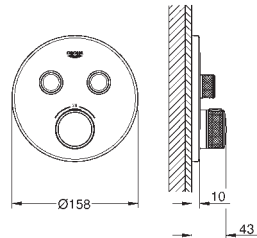

Ref. no.	Colour
29 119 000	chrome
29 119 DC0	supersteel
29 119 GL0	cool sunrise
29 119 GN0	brushed cool sunrise
29 119 DA0	warm sunset
29 119 DL0	brushed warm sunset
29 119 A00	hard graphite
29 119 AL0	brushed hard graphite

Grotherm SmartControl
Safety mixer for concealed installation with 2 valves
final installation for GROHE Rapido SmartBox (35 604)
GROHE FastFixation metal wall escutcheon, retroactively 6° adjustable
GROHE Long-Life Shine durable sparkling sheen
GROHE SmartControl push for ON-OFF, turn for volume adjustment
exchangeable symbols
GROHE TurboStat compact cartridge
GROHE ProGrip with knurl structure
GROHE SafeStop safety button at 38°C
GROHE SafeStop Plus optional temperature limiter at 43°C or 46°C included
built-in non-return valves and dirt strainers
multiple outlets can be run simultaneously
flow performance: outlet B = 24 l/min, outlet C = 26 l/min, outlet B+C = 29 l/min

35 604 000
GROHE Rapido SmartBox universal rough-in box for concealed installation