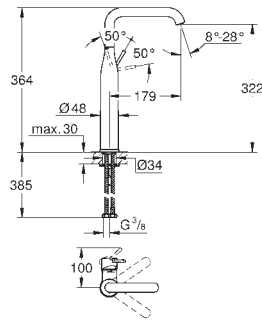

GROHE ESSENCE

Ref. no. Colour

24 170 KF1 phantom black

Essence
Single-lever basin mixer 1/2"
XL-Size
GROHE SilkMove 28 mm ceramic cartridge with temperature limiter
GROHE Long-Life Shine finish
GROHE Water Saving mousseur 5.7 l/min
GROHE AquaGuide adjustable mousseur
GROHE FastFixation Plus installation system
swivel spout with mousseur and stop limiter
smooth body
flexible connection hoses