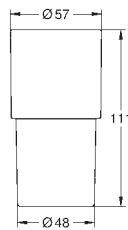

- 40 882 000

- chrome

Glass

material: glass
fits holders Allure 40 278 001 and Atrio 40 884 xx0 (please order separately)