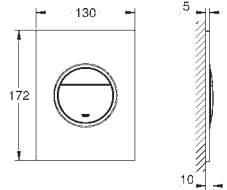

37 601 000 chrome
37 601 P00 matt chrome
37 601 SH0 alpine white
37 601 DC0 supersteel
37 601 GL0 cool sunrise
37 601 GN0 brushed cool sunrise
37 601 DA0 warm sunset
37 601 DL0 brushed warm sunset
37 601 A00 hard graphite
37 601 AL0 brushed hard graphite

Nova Cosmopolitan S

Wall plate

for dual flush
for pneumatic discharge valve AV1
GD 2 cistern
vertical installation
130 x 172 mm
ABS

GROHE Long-Life Shine durable sparkling sheen

GROHE Water Saving - Less water, perfect flow
flush plate with magnetic holder and fixing brackets included
compatible with Rapid SLX

for use with Rapid SL and Uniset with GD 2 cistern please order shaft 40 911 000