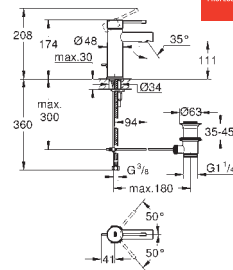

GROHE ESSENCE

Ref. no.

Colour

24 179 001

chrome

Essence
Single-lever basin mixer 1/2"
S-Size
GROHE SilkMove Energy Saving 28 mm ceramic cartridge with energy saving function via cold start with temperature limiter
GROHE Long-Life Shine durable sparkling sheen
GROHE Water Saving mousseur 5.7 l/min
GROHE FastFixation Plus installation system
smooth body
waste-set with push-open plug
flexible connection hoses
replaces Essence basin mixer 23 797 001