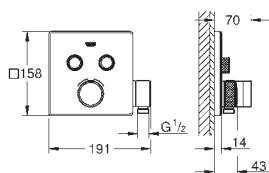

29 125 000	chrome

Grotherm SmartControl

Safety mixer for concealed installation with 2 valves and integrated shower holder
final installation for GROHE Rapido SmartBox (35 604)
GROHE FastFixation metal wall escutcheon, retroactively 6° adjustable
GROHE Long-Life Shine durable sparkling sheen
GROHE SmartControl push for ON-OFF, turn for volume adjustment
exchangeable symbols
GROHE TurboStat compact cartridge
GROHE ProGrip with knurl structure
GROHE SafeStop safety button at 38C
GROHE SafeStop Plus optional temperature limiter at 43°C or 46°C included
built-in non-return valves and dirt strainers
multiple outlets can be run simultaneously
integrated shower union with shower outlet 1/2"
flow performance: outlet B = 24 l/min, hand shower = 12 l/min, outlet B + hand shower = 27 l/min

35 604 000
GROHE Rapido SmartBox universal rough-in box for concealed installation