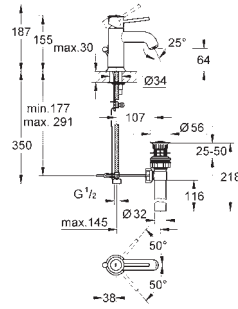

GROHE Long-Life Shine durable sparkling sheen

mousseur

non-return valve

automatic diverter: bath/shower

female thread 1/2"

GROHE BAUCLASSIC

Ref. no.

Colour