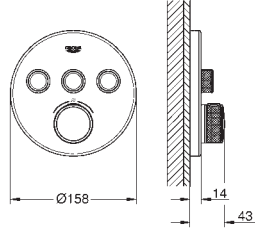

GROHE GROHTHERM SMARTCONTROL

Ref. no.

Colour

29 904 LS0

moon white

Grotherm SmartControl

Safety mixer for concealed installation with 3 valves
final installation for GROHE Rapido SmartBox (35 604)

GROHE FastFixation metal wall escutcheon, retroactively 6° adjustable

GROHE Long-Life Shine finish

GROHE SmartControl push for ON-OFF, turn for volume adjustment
exchangeable symbols

GROHE TurboStat compact cartridge

GROHE ProGrip with knurl structure

GROHE SafeStop safety button at 38°C

GROHE SafeStop Plus optional temperature limiter at 43°C or 46°C included

built-in non-return valves and dirt strainers

multiple outlets can be run simultaneously

cover plate in moon white acrylic glass

flow performance: outlet A = 23 l/min, outlet B = 27 l/min, outlet C = 23 l/min,

outlet A + B = 33 l/min, outlet A + B + C = 36 l/min

35 604 000

GROHE Rapido SmartBox universal rough-in box for concealed installation

29 152 LS0

moon white