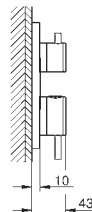

24 359 000
24 359 DC0
24 359 GL0
24 359 DA0
24 359 AL0

chrome
supersteel
cool sunrise
warm sunset
brushed hard graphite

Atrio

Safety bath tub mixer for 2 outlets with integrated shut off/diverter valve

final installation for GROHE Rapido SmartBox (35 604)

GROHE TurboStat compact cartridge

GROHE Long-Life Shine durable sparkling sheen

GROHE FastFixation escutcheon with covered shaft sealing and covered fixing

metal escutcheon, retroactively 6° adjustable

printed hand shower and bath filler symbol

GROHE SafeStop safety button at 38C

GROHE SafeStop Plus optional temperature limiter at 43°C or 46°C included

GROHE AquaDimmer, integrated shut off/diverter valve

outlet B = 27 l/min, outlet C = 30 l/min

35 604 000

GROHE Rapido SmartBox universal rough-in box for concealed installation