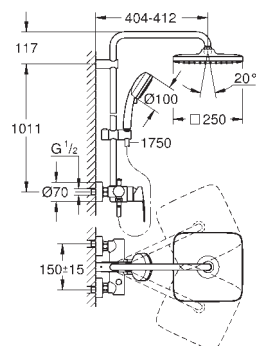

26 224 001

chrome

Tempesta Cosmopolitan System 210

Shower system with single lever mixer for wall mounting

horizontal swivable 390 mm shower arm
exposed single-lever shower mixer with diverter
head shower Tempesta 210 (26 408)

spray pattern: Rain

with ball joint

hand shower Tempesta Cosmopolitan 100 (27 571)
adjustable in height with gliding element

Rotaflex shower hose 1750 mm 1/2" x 1/2" (28 410)

GROHE SilkMove 46 mm ceramic cartridge

GROHE DreamSpray perfect spray pattern

GROHE Long-Life Shine durable sparkling sheen

SpeedClean anti-lime system

Inner WaterGuide for a longer life

TwistStop to prevent hose from twisting

suitable for instantaneous heaters from 18 kW/h
minimum flow rate 7 l/min.