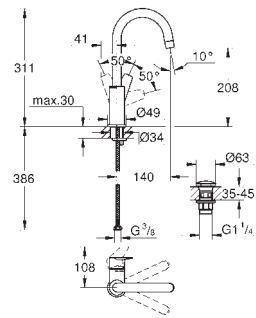

Ref. no.

Colour

23 760 001

chrome

BauEdge
Single-lever basin mixer 1/2"
L-Size
GROHE Long-Life 28 mm ceramic cartridge
with temperature limiter
GROHE Long-Life Shine durable sparkling sheen
GROHE Water Saving mousseur 5.7 l/min
rapid installation system
swivel tubular spout
plastic pop-up waste set 1 1/4"
flexible connection hoses