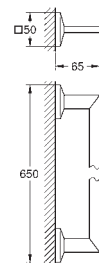

chrome

Allure Brilliant

Towel holder

2 arms, not pivotable

length 431 mm

concealed fastening

GROHE Long-Life Shine durable sparkling sheen

40 896 000