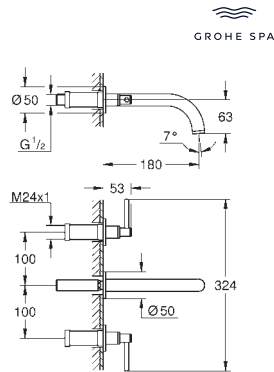

- 20 662 000
- 20 662 DC0
- 20 662 GL0
- 20 662 DA0
- 20 662 AL0

- chrome
- supersteel
- cool sunrise
- warm sunset
- brushed hard graphite

Atrio
3-hole basin mixer 1/2"
S-Size

wall mounted
final installation for 29 025
without concealed body
headparts 1/2" - 90°
GROHE Long-Life Shine durable sparkling sheen
GROHE EcoJoy 5.7 l/min laminar mousseur
centre distance 200 mm
projection 180 mm
with lever handles
Sets of caps with „H“ and „C“ marking and without marking