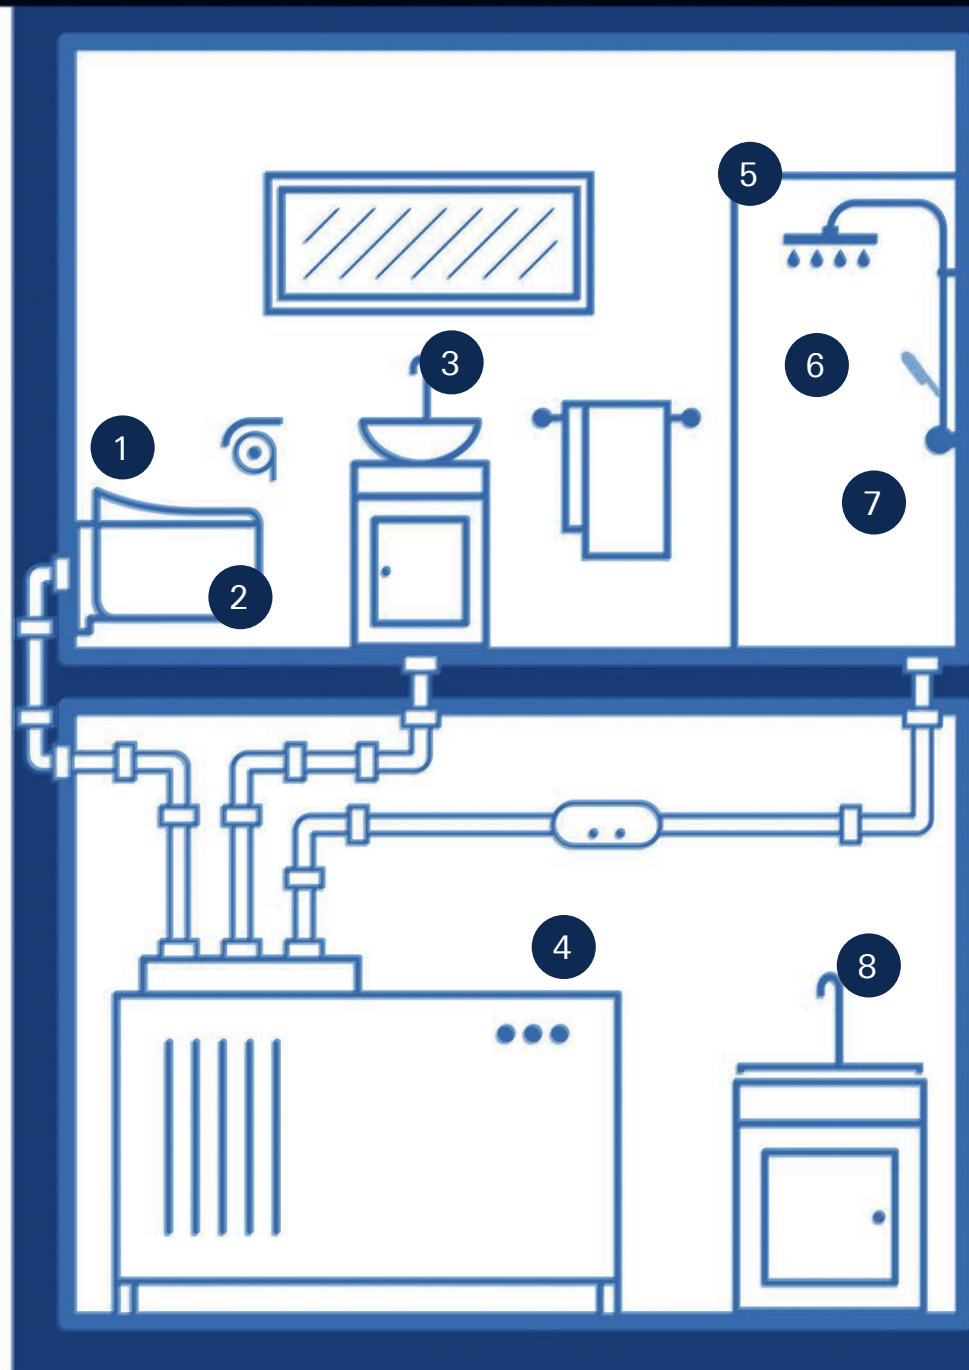

EVERY DROP COUNTS

GROHE'S RESOURCE-EFFICIENT TECHNOLOGIES

GROHE CLIMATE CARE

Making it easy for our endconsumers to find our sustainable, climate-friendly product solutions.

Products in green or with our Climate Care logo have a sustainable impact like water- or energy-saving.

On our websites, users can also filter for water- and energy-saving solutions.

For more information about sustainability at GROHE, please visit [green.grohe.com](https://www.green.grohe.com)