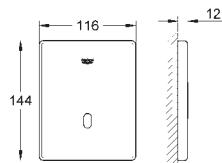

Tectron Skate

Infra-red electronic for Urinal

with infrared sensor for bi-directional communication for monitoring, configuration and service purpose with transformer 100-230 V AC, 50-60 Hz, 6 V DC

GROHE Long-Life Shine finish

cartridge with solenoid valve and dirt strainer

front plate 116 x 144 mm

flow pressure min 0.5 bar, operating pressure max 10 bar

7 pre-set programs:

auto flush, cleaning mode, pre-flush on/off

additional functions and precise settings by remote control 36 407

adjustable flow time by hand or remote

set for final installation

for Rapido U

CE approved

37 324 001

chrome

37 324 SD1

stainless steel