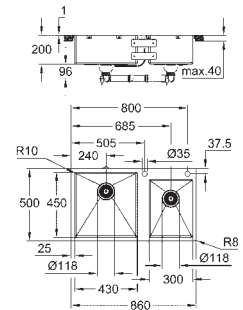

31 855 SD0

stainless steel

K700

Stainless steel sink

model: K700 90-S 86/50 2.0 lh

mounting type: top mount or flush mount

material: stainless steel AISI 304 (V2A)

material thickness: 1 mm

GROHE Long-Life Shine finish

finish: satin finish

GROHE Whisper

min. cabinet size: 900 mm

dimensions: 860 x 500 mm

1 bowl: 430 x 450 x 200 mm

2 bowl: 300 x 401 x 200 mm

GROHE FastFixation installation system

cut-out (top mount): 845 x 485 mm (R3)

cut-out (flush mount): 845 x 485 mm (R3) (top step outer size: -861 x 501 -R8 deep -3.5 mm)

drainer: Ø 3.5" basket strainer waste

accessories included: waste kit, basket strainer waste, mounting set

amount of fasteners included (top mount): 12

31 571 SD1

stainless steel

K500

Stainless steel sink with drainer

model: K500 45-S 86/50 1.0 rev

mounting type: top mount

material: stainless steel AISI 304 (V2A)

material thickness: 0.7 mm

GROHE Long-Life Shine finish

finish: satin finish

GROHE Whisper

min. cabinet size: 450 mm

dimensions: 860 x 500 mm

1 bowl: 340 x 420 x 170 mm

outer radius: R6 (top mount), inner bowl radius: R65

GROHE FastFixation installation system

sink mountable left or right

cut-out (top mount): 842 x 482 mm

drilling holes: 2 x 35 mm

waste: Ø 3.5" waste strainer with automatic waste fitting

accessories included: automatic waste fitting with rotary handle, waste kit, basket strainer waste, mounting set

optional: push to open excenter (40 986 SD0)

amount of fasteners included (top mount): 14