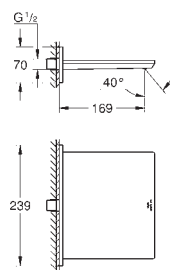

13 317 001
13 317 GN1
13 317 DL1
13 317 A01

chrome
brushed cool sunrise
brushed warm sunset
hard graphite

Allure

Cascade spout for bath and shower
wall mounted
with decorative glass cover plate
GROHE Long-Life Shine durable sparkling sheen
projection 169 mm