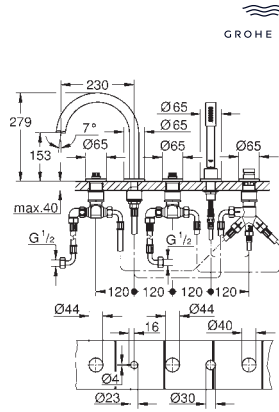

Ref. no.

Colour

- 25 224 000
- 25 224 DC0
- 25 224 GL0
- 25 224 DA0
- 25 224 AL0

- chrome
- supersteel
- cool sunrise
- warm sunset
- brushed hard graphite

Atrio Private Collection
5-hole bath/shower combination

ceramic headparts 1/2", 90°

GROHE Long-Life Shine durable sparkling sheen
pre-assembled spout fixing
for stick handles

to be combined with stick sets 48 464, 48 465 or 48 651, please order separately
bath spout with mousseur and diverter bath/shower

hand shower 6.6 l/min
shower hose 2000 mm
flexible connection hoses
connection for shower hose
protected against backflow
can be used with 29 037