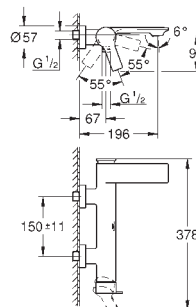

Allure
Single-lever bath mixer 1/2" exposed

wall mounted

GROHE SilkMove 35 mm ceramic cartridge
GROHE Long-Life Shine durable sparkling sheen
GROHE FastFixation installation system
adjustable flow rate limiter
automatic diverter: bath/shower
cast spout
mousseur
shower bottom outlet with integrated non return-valve
covered S-unions
protected against backflow