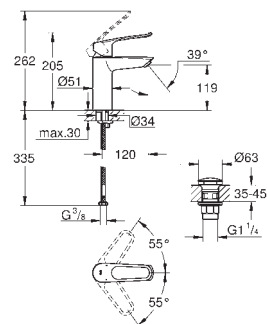

23 981 003

chrome

Eurosmart

Single-lever basin mixer 1/2"

M-Size

single hole installation
loop metal lever
lever length 130 mm

GROHE SilkMove 35 mm ceramic cartridge
adjustable flow rate limiter

with temperature limiter
laminar flow limiter 9 l/min

GROHE FastFixation installation system

smooth body with push-open pop-up waste set 1 1/4"

flexible connection hoses