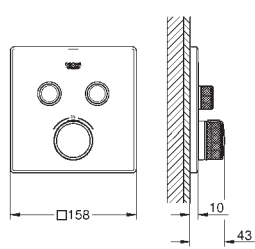

Grotherm SmartControl

Safety mixer for concealed installation with 2 valves

final installation for GROHE Rapido SmartBox (35 604)
GROHE FastFixation metal wall escutcheon, retroactively 6° adjustable
GROHE Long-Life Shine durable sparkling sheen
GROHE SmartControl push for ON-OFF, turn for volume adjustment
exchangeable symbols
GROHE TurboStat compact cartridge
GROHE ProGrip with knurl structure
GROHE SafeStop safety button at 38C
GROHE SafeStop Plus optional temperature limiter at 43°C or 46°C included
built-in non-return valves and dirt strainers
multiple outlets can be run simultaneously
flow performance: outlet B = 24 l/min, outlet C = 26 l/min, outlet B+C = 29 l/min

35 604 000

GROHE Rapido SmartBox universal rough-in box for concealed installation