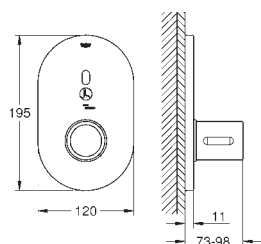

GROHE EUROSMART COSMOPOLITAN E

Ref. no.

Colour

36 376 000

chrome

Eurosmart Cosmopolitan E

Infra-red electronic basin mixer with mixing device and adjustable temperature limiter

with infrared sensor for bi-directional communication for monitoring, configuration and service purpose with transformer 100-230 V AC, 50-60 Hz, 6 V DC

GROHE Long-Life Shine finish

laminar flow limiter 9 l/min
chrome escutcheon, chrome spout, projection 232 mm

7 pre-set programs:

auto flush, thermal disinfection, cleaning mode
additional functions and precise settings by remote control 36 407
set for final installation for concealed fitting box 36 339 001
CE approved

36 315 000

chrome

ditto, projection 172 mm

36 339 001

Eurosmart Cosmopolitan E Concealed mounting box

with mixture

wall installation

suitable for IR-sets for final installation

2 stop valves

housing with mixing device

non-return valve

connection housing for power supply

allows for waterproofing of wall construction surrounding the concealed body with sealing sleeve

36 457 000

chrome

Eurosmart Cosmopolitan E Special

Infra-red electronic shower mixer with thermostatic temperature control

6V lithium battery, type CR-P2

battery lifetime: approx. 7 years (150 actuations a day)

ergonomic metal handle

GROHE Long-Life Shine durable sparkling sheen

GROHE CoolTouch

non-return valve, dirt strainers

GROHE SafetyPlus fixed temperature stop

temperature scale handle with internal safety stop between 35C and 43C

full unmixed hot or cold water in extreme handle position for legionella sampling

shower bottom outlet with integrated non return-valve

with S-unions and with covers, self-sealing escutcheons

multistage battery status display

7 pre-set programs: