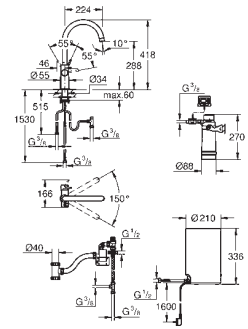

30 083 KS1

velvet black

GROHE Red Duo
Faucet and M size boiler
GROHE Red Duo single-lever sink mixer

C-spout

GROHE ChildLock push buttons for boiling water
TÜV certified triple electronic safeguards against accidental activation of boiling water

GROHE Long-Life Shine finish

GROHE SilkMove 28 mm ceramic cartridge

insulated tubular spout, swivel area 150°

separate water ways

flexible connection hoses

GROHE Red boiler M size

3 liter 100° C boiling water, 4 liter total capacity

required inlet pressure: 1-7 bar

with flexible connection hose and outlet for boiling water

CE approved

power supply 230 V 50 Hz

power consumption 2100 W, standby power consumption 15 W

energy efficiency class A

GROHE Blue S-Size filter starter set

for protection of the boiler from limescale

capacity 600 l at 20° dKH, flow rate measuring unit

kitchen edition