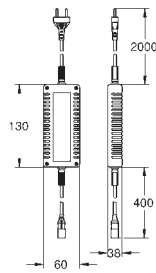

GROHE SPA

GROHE F-DIGITAL DELUXE

Ref. no.

Colour

42 633 000

chrome

**GROHE F-digital Deluxe
Power supply base unit box**

power supply for base unit box (26 864 000 or 36 476 000)
each power supply for 2 light/sound modules (36 472 000 or 36 473 000)
max. 2 power supplies can be connected to the base unit
input voltage: 90-240 V AC, 50-60 Hz
output voltage: 12 V DC