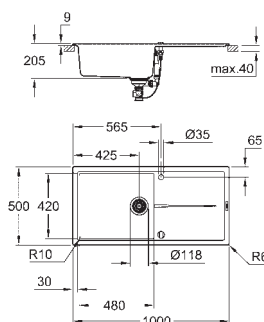

K400

Composite sink with drainer
model: K400 60-C 100/50 1.0 rev

mounting type: top mount
material: quartz composite

GROHE Whisper

min. cabinet size: 600 mm
dimensions: 1000 x 500 mm
1 bowl: 480 x 420 x 205 mm

outer radius: R6, inner bowl radius: R10

GROHE FastFixation installation system

sink mountable left or right

cut-out: 980 x 480 mm

drainer: automatic waste fitting

accessories included: automatic waste fitting with rotary handle, waste kit, basket

strainer waste, mounting set

optional: push to open excenter (40 986 SD0)

amount of fasteners included (top mount): 12

heat resistant up to 180° C