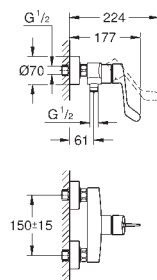

25 244 003

chrome

Eurosmart
Single-lever shower mixer 1/2"
wall mounted
long metal lever
lever length 120 mm
GROHE SilkMove 35 mm ceramic cartridge
adjustable flow rate limiter
with temperature limiter
shower bottom outlet with integrated non return-valve
S-unions
metal wall escutcheons
protected against backflow