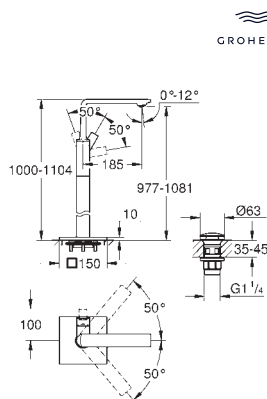

- 23 403 001
- 23 403 GN1
- 23 403 DL1
- 23 403 A01

- chrome
- brushed cool sunrise
- brushed warm sunset
- hard graphite

Allure
Single-lever basin mixer 1/2"
XL-Size

- swivelling spout
- for free-standing basins
- GROHE SilkMove 28 mm ceramic cartridge
- GROHE Long-Life Shine durable sparkling sheen
- GROHE Water Saving 5.7 l/min. flow limiter
- smooth body
- GROHE AquaGuide adjustable slim air mousseur
- projection 185 mm
- height 377 mm
- push-to-open waste set
- flexible connection hoses
- temperature limiter