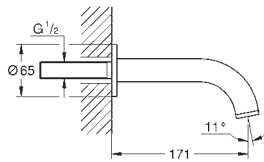

13 487 000
13 487 DC0
13 487 GL0
13 487 DA0
13 487 AL0

chrome
supersteel
cool sunrise
warm sunset
brushed hard graphite

Atrio

Bath spout
wall mounted

GROHE Long-Life Shine durable sparkling sheen
mousseur
projection 171 mm