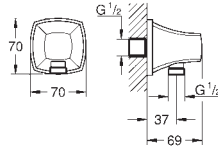

GROHE SPA

GROHE
GRANDERA

Ref. no.

Colour

26 897 000
26 897 IG0

chrome
chrome/gold

Grandera
Shower outlet elbow 1/2"
material: metal
male thread
protected against backflow
GROHE Long-Life Shine durable sparkling sheen

26 896 000
26 896 IG0

chrome
chrome/gold