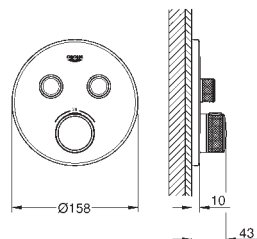

29 507 KF0 phantom black

Grotherm SmartControl
Safety mixer for concealed installation with 2 valves
final installation for GROHE Rapido SmartBox (35 604)
GROHE FastFixation metal wall escutcheon, retroactively 6° adjustable
GROHE Long-Life Shine finish
GROHE SmartControl push for ON-OFF, turn for volume adjustment
exchangeable symbols
GROHE TurboStat compact cartridge
GROHE ProGrip with knurl structure
GROHE SafeStop safety button at 38°C
GROHE SafeStop Plus optional temperature limiter at 43°C or 46°C included
built-in non-return valves and dirt strainers
multiple outlets can be run simultaneously
flow performance: outlet B = 24 l/min, outlet C = 26 l/min, outlet B+C = 29 l/min

35 604 000
GROHE Rapido SmartBox universal rough-in box for concealed installation