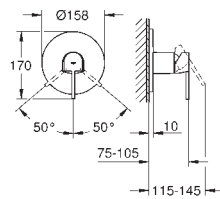

Ref. no.

Colour

- 24 059 003 **chrome**
- 24 059 DC3 **supersteel**
- 24 059 AL3 **brushed hard graphite**

GROHE Plus
Single-lever shower mixer
final installation for
GROHE Rapido SmartBox (35 604)
GROHE SilkMove 46 mm ceramic cartridge
GROHE Long-Life Shine durable sparkling sheen
GROHE FastFixation escutcheon with covered shaft sealing and covered fixing metal escutcheon, retroactively 6° adjustable
outlet B or C = 30 l/min

35 604 000
GROHE Rapido SmartBox universal rough-in box for concealed installation