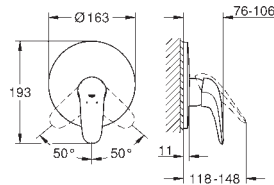

Eurostyle

Single-lever shower mixer

final installation for 33 964 000

without concealed body

solid metal lever

GROHE Long-Life Shine durable sparkling sheen

GROHE FastFixation covered fixation

escutcheon- and shaft-sealing

metal wall escutcheon

19 506 003

chrome