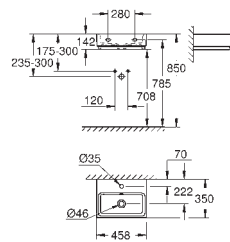

GROHE CUBE CERAMIC

Ref. no.

Colour

39 483 00H

alpine white

Cube Ceramic Hand rinse basin 45

wall hung
1 hole punched
with overflow
455 x 350 mm
sanitary ware
GROHE PureGuard anti-scale coating and anti-bacterial glazing