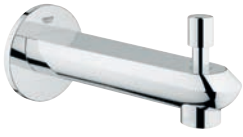

GROHE EURODISC COSMOPOLITAN

Ref. no.

Colour

13 279 002

chrome

Eurodisc Cosmopolitan
Bath spout

wall mounted

GROHE Long-Life Shine durable sparkling sheen
mousseur

automatic diverter: bath/shower

male thread 1/2"

projection 170 mm