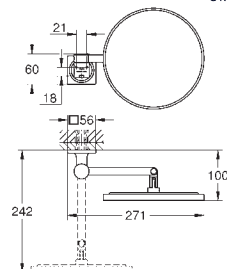

40 967 001
40 967 GN1
40 967 DL1
40 967 A01

chrome
brushed cool sunrise
brushed warm sunset
hard graphite

Allure
Beauty / shaving mirror

wall mounted
magnification: x 7
material: glass / metal
concealed fastening
GROHE Long-Life Shine durable sparkling sheen