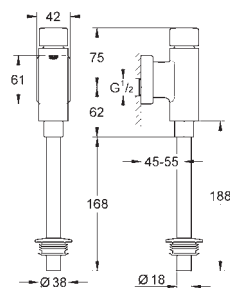

37 342 000

chrome

Rondo

Flush valve for urinal

15 mm (1/2")

chrome plated brass

vandal proof by metal actuation knob

integrated stop valve

GROHE Long-Life Shine durable sparkling sheen

with control cap and flush pipe connection

flow rate adjustment

flush volume adjustable 1.0 - 4.0 l

with wall escutcheon

flush pipe 200 mm

rubber connector with escutcheon

flow pressure min 0.5 bar

operating pressure max 5 bar

minimum 1" supply pipe