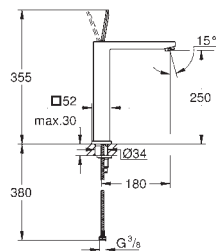

23 661 000

chrome

Eurocube Joy
Single-lever basin mixer 1/2"
XL-Size
for free-standing basins
GROHE FeatherControl Joystick cartridge
GROHE Water Saving SpeedClean mousseur 5.7 l/min
GROHE FastFixation Plus installation system
smooth body
flexible connection hoses