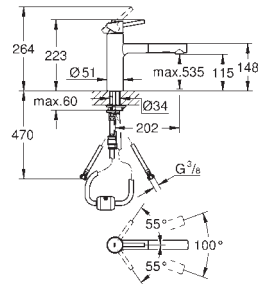

selectable swivel area: 0° / 150°

flexible connection hoses

metal fixation set

GROHE CONCETTO

Ref. no.

Colour

30 273 001
30 273 DC1

chrome
supersteel