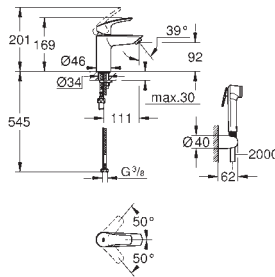

23 922 003 chrome
ditto, smooth body with push-open pop-up waste set 1 1/4"

32 467 003 chrome
ditto, smooth body

23 124 003 chrome

Eurosmart
Single-lever basin mixer 1/2"
S-Size
GROHE SilkMove 28 mm ceramic cartridge
adjustable flow rate limiter
with temperature limiter
GROHE Long-Life Shine durable sparkling sheen
GROHE Water Saving mousseur 5.7 l/min
GROHE FastFixation installation system
smooth body
flexible connection hoses
with shower set consisting of
hand shower with integrated diverter
wall shower holder