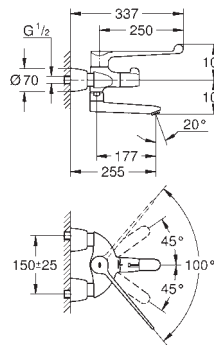

34 020 001

chrome

**Grotherm Special
Basin Safety mixer 1/2"**

wall mounted
ergonomic metal lever 250 mm for elbow actuation, swivel area 100°
ceramic headpart 1/2"
GROHE TurboStat compact cartridge
GROHE SafetyPlus ergonomic metal temperature handle with pre-adjustable safety stop between 35°C and 43°C
easy thermal disinfection via optional key 47 994 000
cast spout with reinforced bearing, swivel area 90°
laminar flow limiter 9 l/min
built-in non-return valves and dirt strainers
projection 255 mm
covered S-unions
shut-off position
GROHE Long-Life Shine durable sparkling sheen