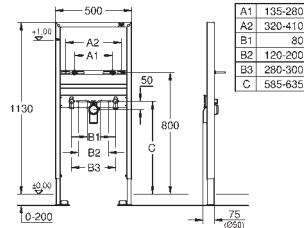

GROHE RAPID SL FOR WASH BASIN AND BIDET

Ref. no.

Colour

38 554 001

Rapid SL

Element for wash basin, single hole installation with noise protection

1.13 m installation height

for on-the-wall installations or studded walls
powder coated steel frame, self-supporting
for dry-cladding, completely pre-assembled
with fixed connections

TÜV approved

wash basin fixing bolts M10 with fixing device for ceramic
variable distance of fixing bolts

HT-outlet bend Ø 50 mm

seal Ø 32 mm

2 noise protected fitting connections 1/2"

for on-the-wall installation 38 558 00M needs to be ordered separately