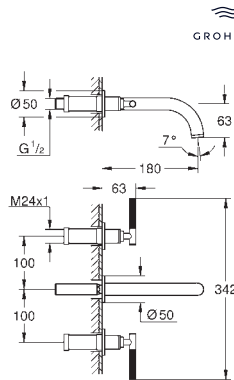

- 20 587 000
- 20 587 DC0
- 20 587 GL0
- 20 587 DA0
- 20 587 AL0

- chrome
- supersteel
- cool sunrise
- warm sunset
- brushed hard graphite

Aerio Private Collection
3-hole wash-basin mixer

wall mounted
final installation for 29 025
without concealed body
headparts 1/2" - 90°
GROHE Long-Life Shine durable sparkling sheen
GROHE EcoJoy 5.7 l/min laminar mousseur
centre distance 200 mm
projection 180 mm
for stick handles

to be combined with stick sets 48 458, 48 459 or 48 646, please order separately