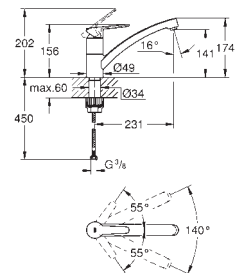

31 680 000

chrome

BauEco

Single-lever sink mixer 1/2"

low spout

GROHE Long-Life Shine durable sparkling sheen

GROHE Long-Life 35 mm ceramic cartridge

Lead and Nickel Free Inner Water Ways

swivel tubular spout

swivel area 140°, mousseur with coin slot for tool free replacement

flexible connection hoses

metal fixation set

for installation on a max. 40 mm worktop fixation set 48 384 000 is needed