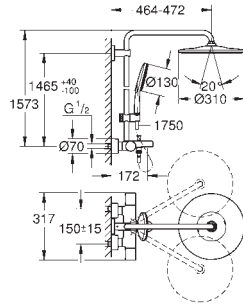

GROHE RAINSHOWER SMARTACTIVE SYSTEM

Ref. no.

Colour

26 657 000

chrome

Rainshower SmartActive 310

Shower system with Bath Safety Mixer for wall mounting

horizontal swivable 450 mm shower arm
exposed Safety Mixer with Aquadimmer function
head shower Rainshower Mono 310 (26 562)
with ball joint

bath inlet

separate diverter for hand shower

hand shower Rainshower SmartActive 130 (26 574)

adjustable in height with gliding element

Silverflex shower hose 1750 mm (28 388)

GROHE TurboStat compact cartridge

GROHE SafeStop safety button at 38C

GROHE SafeStop Plus optional temperature limiter at 43°C included

GROHE CoolTouch no risk of scalding

GROHE DreamSpray perfect spray pattern

GROHE SmartTip showering spray selection via push of a ring

GROHE Long-Life Shine durable sparkling sheen

GROHE Water Saving 9.5 l/min flow limiter

GROHE FastFixation upper bracket adjustable

SpeedClean anti-lime system

Inner WaterGuide for a longer life

minimum flow rate 7 l/min.