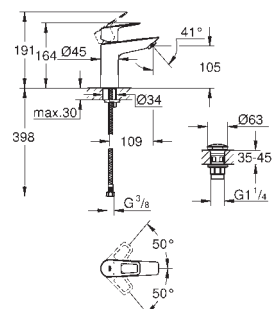

23 886 001

chrome

BauLoop
Single-lever basin mixer 1/2"
M-Size
GROHE Long-Life 28 mm ceramic cartridge
with temperature limiter
GROHE Long-Life Shine durable sparkling sheen
Lead and Nickel Free Inner Water Ways
GROHE Water Saving mousseur 5.7 l/min
rapid installation system
smooth body with plastic push open waste set 1 1/4"
flexible connection hoses

23 917 001

chrome

ditto, without plastic push open waste set 1 1/4"