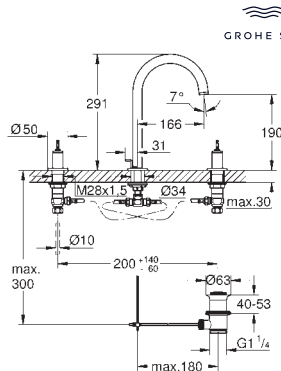

- 20 593 000
- 20 593 DC0
- 20 593 GL0
- 20 593 DA0
- 20 593 AL0

- chrome
- supersteel
- cool sunrise
- warm sunset
- brushed hard graphite

Aerio Private Collection
3-hole basin mixer 1/2"
M-Size

ceramic headparts 1/2", 90°
GROHE Long-Life Shine durable sparkling sheen
GROHE EcoJoy 5.7 l/min laminar mousseur
swivel tubular spout with mousseur and stop limiter
pop-up waste set 1 1/4"
flexible connection hoses between spout and side valves
for stick handles

to be combined with stick sets 48 458, 48 459 or 48 646, please order separately