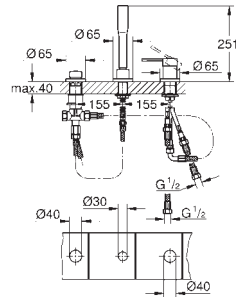

Essence

3-hole bath combination

- GROHE SilkMove 35 mm ceramic cartridge
- GROHE Long-Life Shine durable sparkling sheen
- single lever mixer operating element
- diverter bath/shower
- handshower (27 400)
- metal shower hose 2000 mm (always chrome for any colour of the set)
- flexible connection hoses
- connection for shower hose
- protected against backflow
- for use with 29 037
- for combination with 28 990 / 28 991

29 037 000

4/5-hole bath/shower combination (optional)

base frame for installation

- drainage box with integrated outlet for splash water
- caps to cover screw fixations always come in chrome color