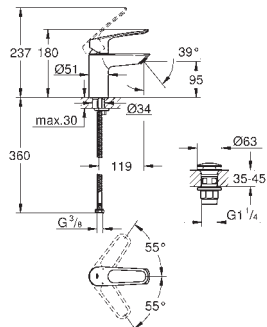

23 980 003

chrome

Eurosmart

Single-lever basin mixer 1/2"

S-Size

single hole installation
loop metal lever
lever length 130 mm

GROHE SilkMove 35 mm ceramic cartridge
adjustable flow rate limiter

with temperature limiter
laminar flow limiter 9 l/min

GROHE FastFixation installation system

smooth body with push-open pop-up waste set 1 1/4"

flexible connection hoses