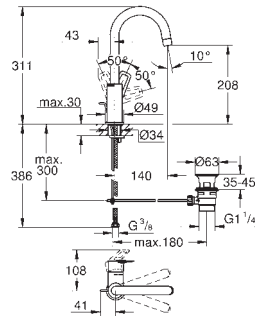

Ref. no.

Colour

23 763 001

chrome

BauLoop
Single-lever basin mixer 1/2"
L-Size
GROHE Long-Life 28 mm ceramic cartridge
with temperature limiter
GROHE Long-Life Shine durable sparkling sheen
GROHE Water Saving mousseur 5.7 l/min
rapid installation system
swivel tubular spout
plastic pop-up waste set 1 1/4"
flexible connection hoses