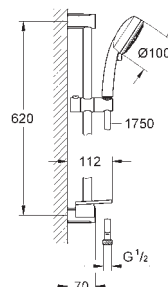

27 577 002

chrome

Tempesta Cosmopolitan 100
Shower rail set 4 sprays

hand shower (27 575)
 shower rail, 600mm (27 521)
 Relexaflex hose 1750 mm 1/2"x1/2" (28 154)
GROHE EasyReach tray (27 596)
GROHE Water Saving 9.5 l/min flow limiter
GROHE DreamSpray perfect spray pattern
GROHE Long-Life Shine durable sparkling sheen
SpeedClean anti-lime system
Inner WaterGuide for a longer life