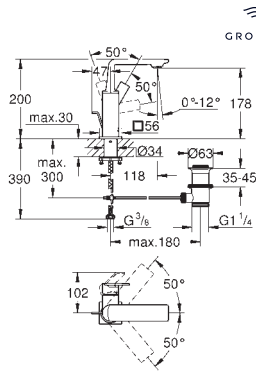

GROHE SPA

GROHE
ALLURE

SPA BATH
FAUCETS

Ref. no.

Colour

- 32 757 001
- 32 757 GN1
- 32 757 DL1
- 32 757 A01

- chrome
- brushed cool sunrise
- brushed warm sunset
- hard graphite

Allure
Single-lever basin mixer 1/2"
M-Size

- swivelling spout
- GROHE SilkMove 28 mm ceramic cartridge
- GROHE Long-Life Shine durable sparkling sheen
- GROHE Water Saving 5.7 l/min. flow limiter
- GROHE FastFixation Plus installation system
- GROHE AquaGuide adjustable slim air mousseur
- pop-up waste set 1 1/4"
- flexible connection hoses
- temperature limiter