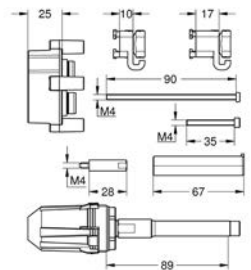

14 048 000

Rapido SmartBox
Universal extension set single-lever mixers, 25 mm
fits Grotherm SmartControl and SmartControl Mixer sets
for final installation with up to three functions in combination
with GROHE Rapido SmartBox