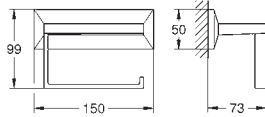

40 898 000

chrome

**Allure Brilliant
Toilet paper holder**

without cover
material: metal
concealed fastening

GROHE Long-Life Shine durable sparkling sheen