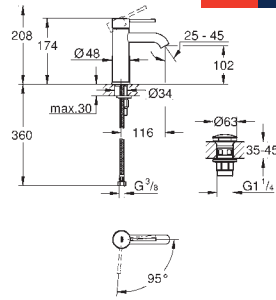

GROHE ESSENCE

Ref. no.

Colour

24 179 001

chrome

Essence
Single-lever basin mixer 1/2"
S-Size
GROHE SilkMove Energy Saving 28 mm ceramic cartridge with energy saving function via cold start with temperature limiter
GROHE Long-Life Shine durable sparkling sheen
GROHE Water Saving mousseur 5.7 l/min
GROHE FastFixation Plus installation system
smooth body
waste-set with push-open plug
flexible connection hoses
replaces Essence basin mixer 23 797 001