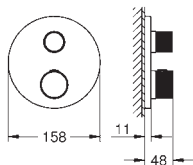

GROHE SPA

GROHE ATRIO PRIVATE COLLECTION

Ref. no.

Colour

24 396 000
24 396 DC0
24 396 GL0
24 396 DA0
24 396 AL0

chrome
supersteel
cool sunrise
warm sunset
brushed hard graphite

Atrio Private Collection

Thermostatic shower mixer for 2 outlets with integrated shut off/diverter valve with knob chrome

final installation for

GROHE Rapido SmartBox (35 604)

GROHE TurboStat compact cartridge

GROHE Long-Life Shine durable sparkling sheen

GROHE FastFixation escutcheon with covered shaft sealing and covered fixing metal escutcheon, retroactively 6° adjustable

printed head and hand shower symbol

GROHE SafeStop safety button at 38C

GROHE SafeStop Plus optional temperature limiter at 43°C or 46°C included

GROHE AquaDimmer, integrated shut off/diverter valve

knobs with metal inlay

can be combined with 48 466 000 or 48 467 000

outlet B = 27 l/min, outlet C = 30 l/min

without roughing-in-set

48 466 000