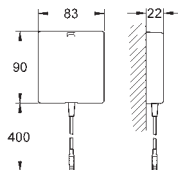

Switch-mode power supply

for one eye infra-red wash basin mixer
switch-mode power supply with operating voltage
100-230 V AC, 50 - 60 Hz
for concealed socket with cover and strain relief

SPECIAL FAUCETS