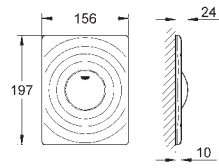

GROHE WALL PLATES FOR WC

Ref. no.

Colour

38 574 000

chrome

Surf

Wall plate

for start stop actuation

for pneumatic discharge valve
vertical and horizontal installation
156 x 197 mm

ABS

GROHE Long-Life Shine durable sparkling sheen
GROHE Water Saving - Less water, perfect flow

37 060 000

chrome