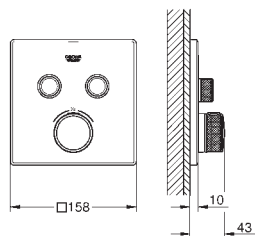

29 124 000	chrome
29 124 DC0	supersteel
29 124 GN0	brushed cool sunrise
29 124 DL0	brushed warm sunset
29 124 A00	hard graphite
29 124 AL0	brushed hard graphite

Grotherm SmartControl

Safety mixer for concealed installation with 2 valves
final installation for GROHE Rapido SmartBox (35 604)
GROHE FastFixation metal wall escutcheon, retroactively 6° adjustable
GROHE Long-Life Shine durable sparkling sheen
GROHE SmartControl push for ON-OFF, turn for volume adjustment
exchangeable symbols
GROHE TurboStat compact cartridge
GROHE ProGrip with knurl structure
GROHE SafeStop safety button at 38C
GROHE SafeStop Plus optional temperature limiter at 43°C or 46°C included
built-in non-return valves and dirt strainers
multiple outlets can be run simultaneously
flow performance: outlet B = 24 l/min, outlet C = 26 l/min, outlet B+C = 29 l/min

35 604 000
GROHE Rapido SmartBox universal rough-in box for concealed installation