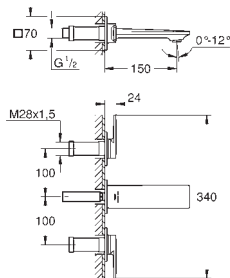

GROHE SPA

20 189 002
20 189 GN2
20 189 DL2
20 189 A02

chrome
brushed cool sunrise
brushed warm sunset
hard graphite

**Allure
3-hole basin mixer 1/2"
S-Size**

29 025 002

Rough-in set for 3-hole basin mixer