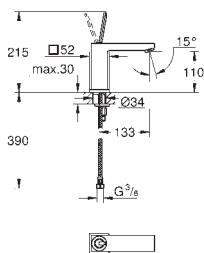

23 658 000

chrome

Eurocube Joy
Single-lever basin mixer 1/2"
M-Size
GROHE FeatherControl Joystick cartridge
GROHE Water Saving SpeedClean mousseur 5.7 l/min
GROHE FastFixation Plus installation system
smooth body
flexible connection hoses