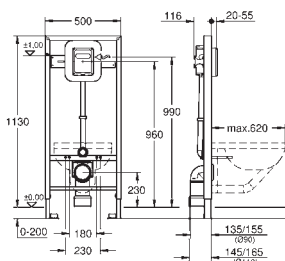

stop valve

6 - 9 l adjustable
flush bend
flow rate adjustment

for on-the-wall installation 38 558 00M needs to be ordered separately

39 699 000

Wall brackets for slim cistern

for use with 88.9 mm cistern

42 333 000