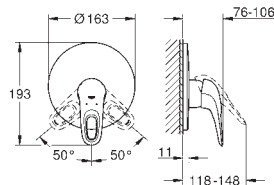

Eurostyle

Single-lever shower mixer

final installation for 33 964 000

without concealed body

loop metal lever

GROHE Long-Life Shine durable sparkling sheen

GROHE FastFixation covered fixation

escutcheon- and shaft-sealing

metal wall escutcheon

29 098 003

chrome