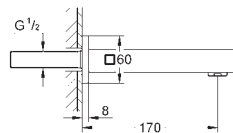

13 303 000

13 303 DC0

13 303 AL0

chrome

supersteel

brushed hard graphite

Eurocube

Bath spout

wall mounted

GROHE Long-Life Shine durable sparkling sheen

mousseur

male thread 1/2"

projection 170 mm