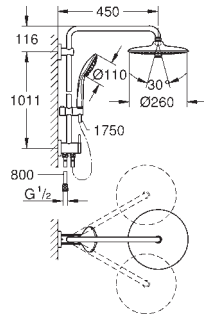

GROHE EUPHORIA SYSTEM

Ref. no.

Colour

27 421 002

chrome

Euphoria System 260 Shower system with diverter for wall mounting

horizontal swivable 450 mm shower arm
change between hand and head shower by diverter
head shower Euphoria 260 (26 457)

3 spray patterns: Rain, SmartRain, Jet
with ball joint

hand shower Euphoria 110 Massage (27 239)

adjustable in height with gliding element

Silverflex shower hose 1750 mm (28 388)

Silverflex shower hose 800 mm

connection to water supply with 1/2"-thread of

the 800 mm shower hose to faucet / wall union

GROHE Water Saving 9.5 l/min flow limiter

GROHE DreamSpray perfect spray pattern

GROHE Long-Life Shine durable sparkling sheen

GROHE SprayDimmer (Stepless flow rate reduction)

SpeedClean anti-lime system

Inner WaterGuide for a longer life

TwistStop to prevent hose from twisting

suitable for instantaneous heaters from 18 kW/h

minimum flow rate 7 l/min.