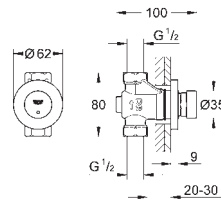

36 268 000

chrome

**Euroeco Cosmopolitan T
Self-closing shower valve 1/2"**

for concealed installation

for cold or premixed water

marking: blue/red

GROHE Long-Life Shine durable sparkling sheen

3 adjustable flow times: short - medium - long

(factory setting: medium), approx. 7, 15, 30 sec

(pressure dependent)