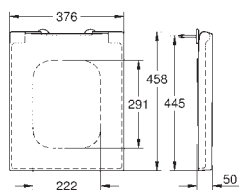

39 488 000

alpine white

Cube Ceramic WC seat soft close

with lid
quick release function
detachable
material: Duroplast
including fixation set
stainless steel hinges
easy fixation from above
weight bearing capacity 150 kg
compatible with all Cube Ceramic bowls