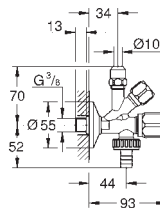

Original WAS combination service valve 3/8"
wall connection 3/8"
outlet thread 3/8"
with length compensation
with compression nut Ø 10mm
outlet 3/4"
with hose connection
grease chamber headpart
non-return valve type EB
long connecting shaft
ergonomic handles
marking: neutral
metal push-on escutcheon Ø 55 mm
GROHE Long-Life Shine finish
for combination with pipe ventilating valve type HB 41 239 000

41 010 000

chrome