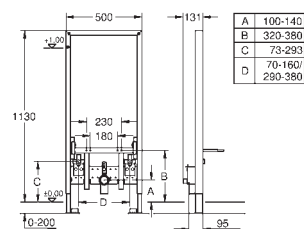

38 553 001

Rapid SL

Element for bidet, 1.13 m installation height

vertical support for ceramics with small bearing area (< 205 mm)

powder coated steel frame, self-supporting
for on-the-wall installations or studded walls

pre-assembled
height adjustable fitting connections

TÜV approved

bidet fixing bolts

HT-outlet bend Ø 50 mm

seal Ø 32 mm

2 fitting connections 1/2"

for on-the-wall installation 38 558 00M needs to be ordered separately