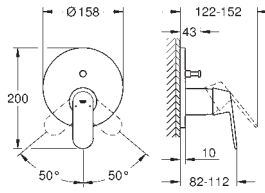

GROHE EUROCOSMO

Ref. no.

Colour

24 045 000

chrome

Eurocosmo

Single-lever mixer with 2-way diverter

final installation for

GROHE Rapido SmartBox (35 604)

GROHE SilkMove 46 mm ceramic cartridge

GROHE Long-Life Shine durable sparkling sheen

GROHE FastFixation escutcheon with covered shaft sealing and covered fixing

metal escutcheon, retroactively 6° adjustable

automatic 2-way diverter

outlet B = 27 l/min, outlet C = 27 l/min

35 604 000

GROHE Rapido SmartBox universal rough-in box for concealed installation

25 219 001

chrome