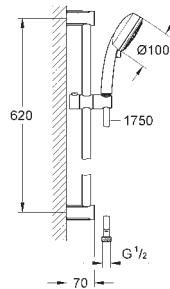

27 579 002

chrome

Tempesta Cosmopolitan 100

Shower rail set 3 sprays

hand shower (27 574)

shower rail, 600mm (27 521)

Relexaflex hose 1750 mm 1/2"x1/2" (28 154)

GROHE Water Saving 9.5 l/min flow limiter

GROHE DreamSpray perfect spray pattern

GROHE Long-Life Shine durable sparkling sheen

SpeedClean anti-lime system

Inner WaterGuide for a longer life