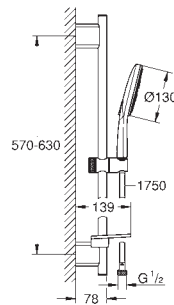

GROHE RAINSHOWER SMARTACTIVE

Ref. no.

Colour

26 577 LS0

moon white

Rainshower SmartActive 130
Shower rail set 3 sprays

hand shower Rainshower SmartActive 130 (26 574)

spray plate moon white

shower rail 600 mm

wall holders made of metal

Silverflex shower hose 1750 mm (28 388)

GROHE EasyReach tray

GROHE Water Saving 9.5 l/min flow limiter

GROHE DreamSpray perfect spray pattern

GROHE Long-Life Shine durable sparkling sheen

GROHE FastFixation Plus adjustable distance between

brackets for fixing to existing drilling holes

GROHE TileFix adjustable depth on upper and lower bracket

SpeedClean anti-lime system

Inner WaterGuide for a longer life

TwistStop to prevent hose from twisting