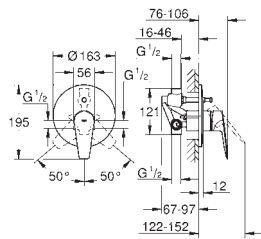

29 079 001 **chrome**
BauEdge
Single-lever bath mixer 1/2"
concealed installation with 37048000
set for final installation
concealed body
GROHE Long-Life 46 mm ceramic cartridge
GROHE Long-Life Shine durable sparkling sheen
adjustable flow rate limiter
automatic diverter: bath/shower
escutcheon- and shaft-sealing