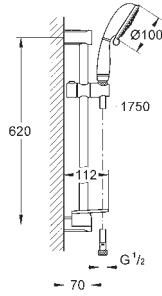

27 609 001

chrome

Tempesta Rustic 100

Shower rail set 4 sprays

hand shower (27 608)

shower rail, 600 mm (27 519)

Relexaflex hose 1750 mm 1/2"x1/2" (28 154)

GROHE EasyReach tray (27 596)

GROHE Water Saving 9.5 l/min flow limiter

GROHE DreamSpray perfect spray pattern

GROHE Long-Life Shine durable sparkling sheen

SpeedClean anti-lime system

Inner WaterGuide for a longer life