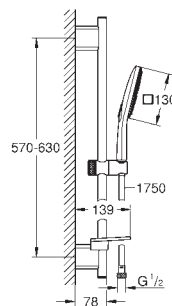

26 584 000

chrome

**Rainshower SmartActive 130 Cube
Shower rail set 3 sprays**

hand shower Rainshower SmartActive 130 Cube (26 582)
shower rail 600 mm
wall holders made of metal
Silverflex shower hose 1750 mm (28 388)
GROHE EasyReach tray
GROHE Water Saving 9.5 l/min flow limiter
GROHE DreamSpray perfect spray pattern
GROHE Long-Life Shine durable sparkling sheen
GROHE FastFixation Plus adjustable distance between brackets for fixing to existing drilling holes
GROHE TileFix adjustable depth on upper and lower bracket
SpeedClean anti-lime system
Inner WaterGuide for a longer life
TwistStop to prevent hose from twisting