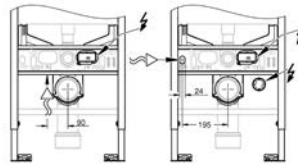

GROHE SENSIA ARENA

Ref. no.

Colour

39 354 SH1

alpine white

GROHE Sensia Arena

Smart Toilet for concealed flushing cisterns, wall-hung

GROHE Hygiene Clean: with antibacterial glazing **HyperClean** (SIAA Kokin Japanese standard compliant) and non-stick coating **AquaCeramic**

GROHE Power Flush: rimless wash down with GROHE **Triple Vortex** flushing

GROHE Skin Clean:

2 adjustable spray arms (1 for standard spray, 1 for lady spray)
separate water way for lady spray
oscillating spray (automatic forward and reverse motion of the spray)
pulsating spray for massage

adjustable spray intensity

automatic pre- and post-rinsing of spray nozzle with fresh water

integrated instant heater provides unlimited warm water

adjustable temperature

warm air dryer with adjustable temperature

PlasmaCluster function - ion technology

descaling function

Duroplast WC seat and lid with automatic opening/close function

infra-red user detection

inside bowl night light

hidden water supply and power supply connections

smart phone app for iOS and Android

manual remote controller with wall-mounted holder

active carbon filter for odour absorption

water supply connection set for concealed cistern

nominal voltage 220-240 V AC, main frequency 50-60 Hz

type of protection IPX4, complies with EN 1717, CE approved

39 596 000

Rapid SLX

Element for WC, 1.13 m installation height with integrated socket and shower toilet connection

flushing cistern GDX, 6 l

small revision shaft for small flush plates

for on-the-wall installations or studded walls

powder coated steel frame, self-supporting

for dry-cladding, completely pre-assembled

TUV approved

2 WC fixing bolts

distance of fixing bolts 180/230 mm

outlet bend Ø 90 mm

depth adjustable

reducer Ø 90/110 mm

inlet and outlet connecting set