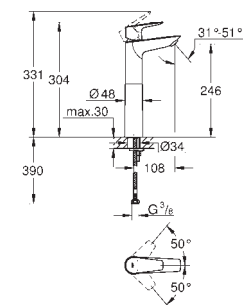

23 761 001

chrome

BauEdge
Single-lever basin mixer 1/2"
XL-Size
for free-standing basins
GROHE Long-Life 28 mm ceramic cartridge
with temperature limiter
GROHE Long-Life Shine durable sparkling sheen
Lead and Nickel Free Inner Water Ways
GROHE Water Saving mousseur 5.7 l/min
rapid installation system
smooth body
flexible connection hoses