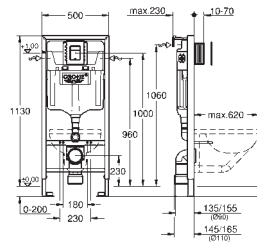

GROHE RAPID SL FOR WC

Ref. no.

Colour

39 501 000

chrome

Rapid SL

3-in-1 set for WC, 1.13 m installation height

with flushing cistern GD 2

Rapid SL element for WC (38 528 001)

Skate Cosmopolitan S flush plate, chrome (37 535 000)

wall brackets (38 558 00M)

including revision shaft 40 911 000 for mounting of small flush plates