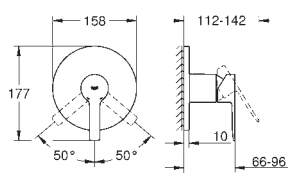

24 063 001	chrome
	24 063 DC1	supersteel
	24 063 AL1	brushed hard graphite
Lineare Single-lever shower mixer final installation for GROHE Rapido SmartBox (35 604) GROHE SilkMove 46 mm ceramic cartridge GROHE Long-Life Shine durable sparkling sheen GROHE FastFixation escutcheon with covered shaft sealing and covered fixing metal escutcheon, retroactively 6° adjustable outlet B or C = 30 l/min		
	35 604 000	GROHE Rapido SmartBox universal rough-in box for concealed installation