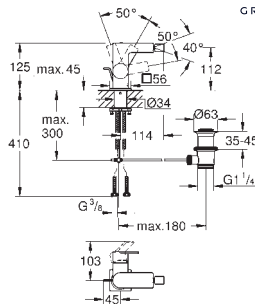

24 160 001
24 160 GN1
24 160 DL1
24 160 A01

chrome
brushed cool sunrise
brushed warm sunset
hard graphite

Allure
Single-lever bidet mixer 1/2"

M-Size

GROHE SilkMove 28 mm ceramic cartridge
GROHE Long-Life Shine durable sparkling sheen
ball-joint mousseur
pop-up waste set 1 1/4"
flexible connection hoses