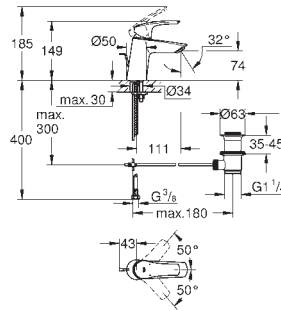

Ref. no.

Colour

23 965 003

chrome

Eurosmart
Single-lever basin mixer 1/2"
S-Size

angled version

GROHE SilkMove 28 mm ceramic cartridge

with temperature limiter

adjustable flow rate limiter

GROHE Long-Life Shine durable sparkling sheen

GROHE Water Saving mousseur 5.7 l/min

Lead and Nickel Free Inner Water Ways

GROHE FastFixation installation system

pop-up waste set 1 1/4"

flexible connection hoses