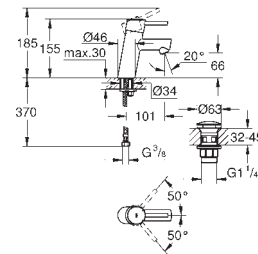

23 931 001

chrome

Concetto
Single-lever basin mixer 1/2"
S-Size
GROHE SilkMove 28 mm ceramic cartridge
adjustable flow rate limiter
temperature limiter
GROHE Long-Life Shine durable sparkling sheen
GROHE Water Saving SpeedClean mousseur 5.7 l/min
GROHE FastFixation installation system
smooth body with push-open pop-up waste set 1 1/4"
flexible connection hoses