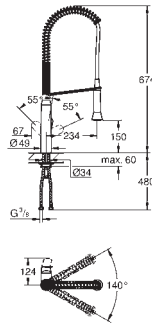

- 40 432 000

GROHE Red
Tea glasses (4 pieces)

heat proof glass with GROHE Red decor

dishwasher safe

volume 250 ml

GROHE K7

Ref. no.

Colour