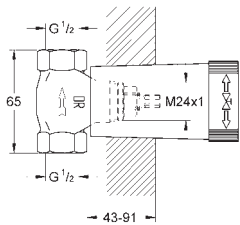

14 048 000

Rapido SmartBox

Universal extension set single-lever mixers, 25 mm
fits Grotherm SmartControl and SmartControl Mixer sets
for final installation with up to three functions in combination
with GROHE Rapido SmartBox