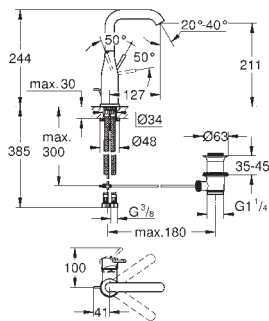

24 174 001

chrome

24 174 DC1

supersteel

24 174 GL1

cool sunrise

24 174 GN1

brushed cool sunrise

24 174 DA1

warm sunset

24 174 DL1

brushed warm sunset

24 174 A01

hard graphite

24 174 AL1

brushed hard graphite

Essence
Single-lever basin mixer 1/2"

L-Size

- GROHE SilkMove 28 mm ceramic cartridge with temperature limiter
- GROHE Long-Life Shine durable sparkling sheen
- GROHE Water Saving mousseur 5.7 l/min
- GROHE AquaGuide adjustable mousseur
- GROHE FastFixation Plus installation system
- swivel spout with mousseur and stop limiter
- pop-up waste set 1 1/4"
- flexible connection hoses
- replaces Essence basin mixer 32 628 xx1