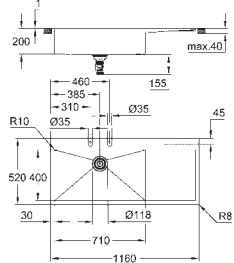

31 583 SD1

stainless steel

K800

Stainless steel sink

model: K800 60-S 51.8/51 1.0

mounting type: top mount or flush mount

material: stainless steel AISI 304 (V2A)

material thickness: 1 mm

GROHE Long-Life Shine finish

finish: satin finish

GROHE Whisper

min. cabinet size: 600 mm

dimensions: 518 x 510 mm

1 bowl: 462 x 400 x 200 mm

outer radius: R3, inner bowl radius: R10

GROHE FastFixation installation system

cut-out (top mount): 503 x 495 mm (R3)

cut-out (flush mount): 503 x 495 mm (R3) (top step outer size: -519 x 511 -R8

deep -3.5 mm)

waste: Ø 3.5" waste strainer with automatic waste fitting

accessories included: automatic waste fitting with rotary handle, waste kit, basket

strainer waste, mounting set

optional: push to open excenter (40 986 SD0)

amount of fasteners included (top mount): 8