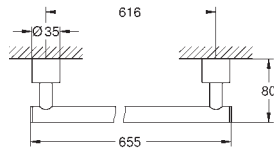

- 40 888 000
- 40 888 DC0
- 40 888 GL0
- 40 888 DA0
- 40 888 AL0

- chrome
- supersteel
- cool sunrise
- warm sunset
- brushed hard graphite

Aerio
Towel holder
 material: metal
 2 arms, not pivotable
 length 489 mm
 concealed fastening
GROHE Long-Life Shine durable sparkling sheen