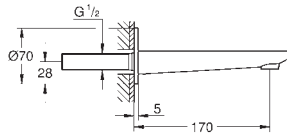

13 383 001
13 383 DC1

chrome
supersteel

Lineare

Bath spout

wall mounted
GROHE Long-Life Shine durable sparkling sheen
mousseur
male thread 1/2"
projection 170 mm