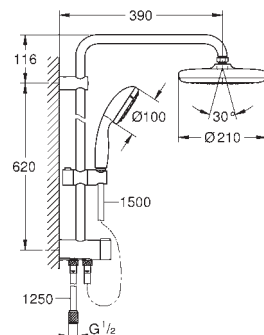

26 381 001

chrome

Tempesta System 210

Shower system with diverter for wall mounting

horizontal 390 mm shower arm, adjustable before installation

change by diverter between hand shower,

head shower or head shower Eco setting

head shower Tempesta 210 (26 408)

2 spray patterns (via diverter): Rain, SmartRain

with ball joint, hand shower Tempesta 100 (27 852)

adjustable in height with gliding element

distance between diverter and upper bracket: 620 mm

shower hose Relexaflex 1500 mm (28 151)

shower hose Relexaflex 1250 mm (28 150)

flexible installation: connection to faucet / wall union for water

supply with 1/2" thread of the 1250 mm shower hose

GROHE DreamSpray perfect spray pattern

GROHE Long-Life Shine durable sparkling sheen

SpeedClean anti-lime system

Inner WaterGuide for a longer life

minimum flow rate 7 l/min.