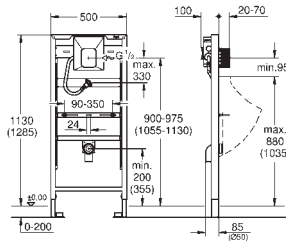

GROHE RAPID SL FOR URINAL

Ref. no.

Colour

38 786 001

Rapid SL

**Element for urinal with GROHE Rapido U
1.13 and 1.30 m installation height**

for manual actuation or Tectron infra-red electronic 6 V or 230 V

for on-the-wall installations or studded walls
powder coated steel frame, self-supporting
for dry-cladding, completely pre-assembled
height adjustable fitting connections

TUV approved

HT-outlet bend Ø 50 mm

fixing bolts M8, with fixing device for the ceramic
inlet connection and inlet connecting set

stop valve

flow pressure min 0.5 bar

operating pressure max 10 bar

flush aid

functional unit checked ex factory

water supply connections 1/2" outer thread

connecting box for mains supply 230 V

installation box with gasket

shortable inspection shaft incl. protection during construction phase for sets for
final installation with dimensions 116 x 144 mm

for on-the-wall installation 38 558 00M needs to be ordered separately

39 376 000

Rapid SL

Element for urinal with temperature sensor

with roughing-in set for T sensor

1.13 and 1.30 m installation height

for on-the-wall installations or studded walls

powder coated steel frame, self-supporting

for dry-cladding, completely pre-assembled

height adjustable fitting connections

TUV approved

HT-outlet bend Ø 50 mm

fixing bolts M8, with fixing device for the ceramic

inlet connection and inlet connecting set

box for concealed installation including roughing-in box

stop valve and flush elbow

for T sensor electronic installation set 39 368 or 39 369 needs to be ordered
separately

for on-the-wall installation 38 558 00M needs to be ordered separately