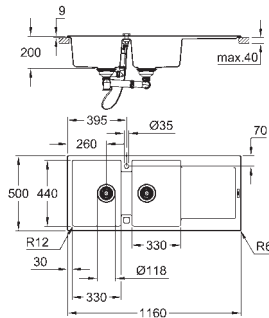

GROHE COMPOSITE SINKS

Ref. no.

Colour

31 647 AT0
31 647 AP0

granite gray
granite black

K500

Composite sink with drainer
model: K500 80-C 116/50 2.0 rev

mounting type: top mount
material: quartz composite

GROHE Whisper

min. cabinet size: 800 mm
dimensions: 1160 x 500 mm
1 bowl: 330 x 440 x 200 mm
2 bowl: 330 x 440 x 200 mm

outer radius: R6, inner bowl radius: R12

GROHE FastFixation installation system

sink mountable left or right

cut-out: 1140 x 480 mm

drainer: automatic waste fitting

accessories included: automatic waste fitting with rotary handle, waste kit, basket

strainer waste, mounting set

optional: push to open excenter (40 986 SD0)

amount of fasteners included (top mount): 12

heat resistant up to 180° C

31 648 AT0
31 648 AP0

granite gray
granite black