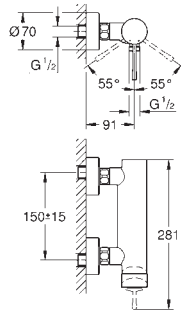

25 252 001 chrome
25 252 DC1 supersteel
25 252 GL1 cool sunrise
25 252 GN1 brushed cool sunrise
25 252 DA1 warm sunset
25 252 DL1 brushed warm sunset
25 252 A01 hard graphite
25 252 AL1 brushed hard graphite

Essence
Single-lever shower mixer 1/2"
wall mounted
GROHE SilkMove 35 mm ceramic cartridge with temperature limiter
GROHE Long-Life Shine durable sparkling sheen
1/2" shower outlet
integrated non-return valve
S-unions
protected against backflow
replaces Essence shower mixer 33 636 xx1