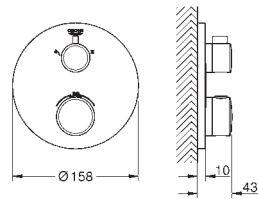

Grotherm
Safety shower mixer for 2 outlets with integrated shut off/diverter valve
final installation for GROHE Rapido SmartBox (35 604)
GROHE TurboStat compact cartridge
GROHE Long-Life Shine durable sparkling sheen
GROHE FastFixation escutcheon with covered shaft sealing and covered fixing metal escutcheon, retroactively 6° adjustable
printed head and hand shower symbol
GROHE SafeStop safety button at 38C
GROHE SafeStop Plus optional temperature limiter at 43°C or 46°C included
GROHE AquaDimmer, integrated shut off/diverter valve
outlet B = 27 l/min, outlet C = 30 l/min

35 604 000
GROHE Rapido SmartBox universal rough-in box for concealed installation

24 077 000 chrome