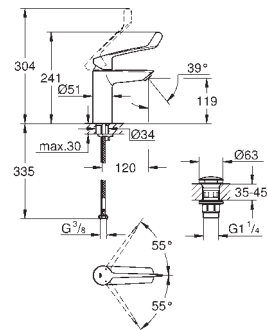

23 983 003 **chrome**
Eurosmart
Single-lever basin mixer 1/2"
M-Size
long metal lever
lever length 156 mm
GROHE SilkMove 35 mm ceramic cartridge
adjustable flow rate limiter
with temperature limiter
laminar flow limiter 9 l/min
GROHE FastFixation installation system
smooth body with push-open pop-up waste set 1 1/4"
flexible connection hoses