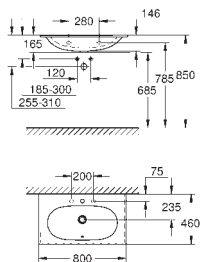

39 567 00H

alpine white

Essence

Vanity basin 80

wall hung

1 hole punched, 2 holes pre-punched
with overflow on opposite site to faucet

800 x 460 mm

sanitary ware

GROHE PureGuard anti-scale coating and anti-bacterial glazing