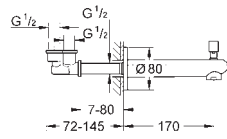

GROHE EURODISC COSMOPOLITAN

Ref. no.

Colour

13 279 002

chrome

Eurodisc Cosmopolitan
Bath spout

wall mounted

GROHE Long-Life Shine durable sparkling sheen
mousseur

automatic diverter: bath/shower

male thread 1/2"

projection 170 mm