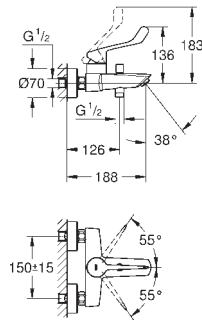

GROHE EUROSMART CARE

Ref. no.

Colour

25 243 003

chrome

Eurosmart
Single-lever bath mixer 1/2"
wall mounted
long metal lever
lever length 124 mm
GROHE SilkMove 35 mm ceramic cartridge
adjustable flow rate limiter
with temperature limiter
automatic diverter: bath/shower
mousseur
integrated non-return valve in shower outlet
S-unions
metal wall escutcheons
protected against backflow