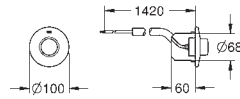

Pneumatic actuation

GROHE Long-Life Shine durable sparkling sheen

push button actuation with

escutcheon $\varnothing$ 100 mm

pneumatic hose 1.50 m

without wall plate