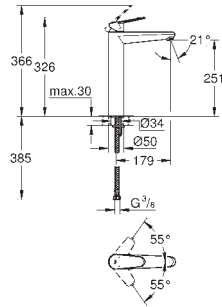

GROHE EURODISC COSMOPOLITAN

Ref. no.

Colour

23 432 000

chrome

Eurodisc Cosmopolitan
Single-lever basin mixer 1/2"
XL-Size

for free-standing basins

GROHE SilkMove 35 mm ceramic cartridge
adjustable flow rate limiter

GROHE Long-Life Shine durable sparkling sheen

GROHE Water Saving SpeedClean mousseur 5.7 l/min

GROHE FastFixation Plus installation system

smooth body

flexible connection hoses