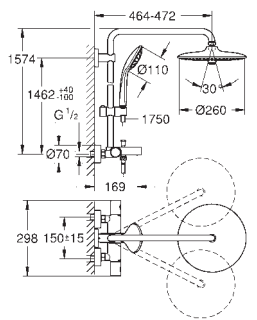

Euphoria System 260

Shower system with Bath Safety Mixer for wall mounting

horizontal swivable 450 mm shower arm
exposed Safety Mixer with Aquadimmer function
head shower Euphoria 260 (26 457)
Rain, SmartRain, Jet
with ball joint

bath inlet

separate diverter for hand shower

hand shower Euphoria 110 Massage (27 239)

adjustable in height with gliding element

Silverflex shower hose 1750 mm (28 388)

GROHE TurboStat compact cartridge

GROHE SafeStop safety button at 38°C

GROHE SafeStop Plus optional temperature limiter at 43°C included

GROHE DreamSpray perfect spray pattern

GROHE Long-Life Shine durable sparkling sheen

GROHE SprayDimmer (Stepless flow rate reduction)

GROHE Water Saving 9.5 l/min flow limiter

GROHE FastFixation upper bracket adjustable

Inner WaterGuide for a longer life

SpeedClean anti-lime system

TwistStop to prevent hose from twisting

suitable for instantaneous heaters from 18 kW/h

minimum flow rate 7 l/min.

27 473 002

chrome