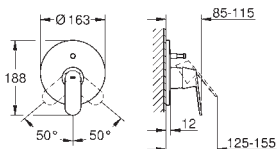

Eurocosmo

Single-lever bath mixer

final installation for 33 963 000

without concealed body

GROHE Long-Life Shine durable sparkling sheen

automatic diverter: bath/shower

escutcheon- and shaft-sealing

wall escutcheon

covered fixing