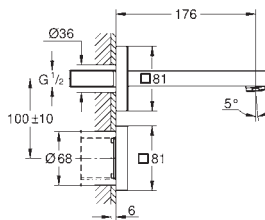

36 442 000

chrome

Eurocube E

Infra-red electronic wall basin tap without mixing device

with infrared sensor for bi-directional communication for monitoring, configuration and service purpose for cold or premixed water with transformer 100-230 V AC, 50-60 Hz, 6 V DC laminar spray regulator 5.7 l/min

7 pre-set programs: auto flush, thermal disinfection, cleaning mode additional functions and precise settings by remote control 36 407 for use with Rapid SL 38 748 002 or roughing-in set 36 264 001 CE approved