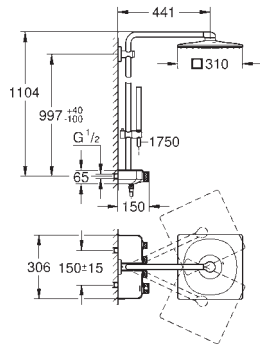

GROHE EUPHORIA SMARTCONTROL SYSTEM

Ref. no.	Colour
26 508 000	chrome
26 508 LS0	moon white
26 508 DC0	supersteel
26 508 GN0	brushed cool sunrise
26 508 DL0	brushed warm sunset
26 508 A00	hard graphite
26 508 AL0	brushed hard graphite

Euphoria SmartControl System 310 Cube Duo
Shower system with Safety Mixer for wall mounting
horizontal 450 mm shower arm
upper bracket adjustable for minimal adaption to existing drilling holes
exposed SmartControl Safety Mixer
head shower Rainshower SmartActive 310 Cube
2 spray patterns:
GROHE PureRain, ActiveRain
hand shower Euphoria Cube (27 699)
adjustable in height with gliding element
Silverflex shower hose 1750 mm (28 388)
GROHE DreamSpray perfect spray pattern
GROHE CoolTouch no risk of scalding
GROHE TurboStat compact cartridge
GROHE ProGrip with knurl structure
GROHE Water Saving - Less water, perfect flow
GROHE Long-Life Shine durable sparkling sheen
GROHE SafeStop at 38°C
GROHE SafeStop Plus optional temperature limiter at 43°C included
GROHE SmartControl push for ON-OFF, turn for volume adjustment
integrated **GROHE EasyReach** shower tray
SpeedClean anti-lime system
Inner WaterGuide for a longer life
TwistStop to prevent hose from twisting
suitable for instantaneous heaters from 18 kW/h
minimum flow rate 7 l/min.

SHOWERS