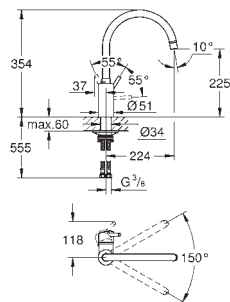

32 661 003
32 661 DC3

chrome
supersteel

Concetto

Single-lever sink mixer 1/2"

high spout

GROHE Long-Life Shine durable sparkling sheen

GROHE SilkMove 35 mm ceramic cartridge

Lead and Nickel Free Inner Water Ways

adjustable flow rate limiter

swivel tubular spout

selectable swivel area: 0° / 150°

flexible connection hoses

metal fixation set