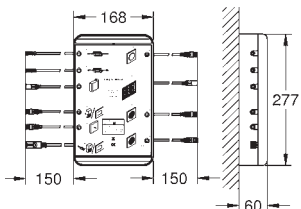

GROHE F-digital Deluxe

Base unit box 4.0 Bluetooth F-Series 40" (BCU V4.0)

to control LightCurtain of Rainshower F-Series 40"

AquaSymphony ceiling shower

additional light, sound and steam modules can be connected

2 plug connections, each for one pair of sound modules (36 473 000)

1 plug connection for one pair of light modules (36 472 000)

1 plug connection LightCurtain for Rainshower Aqua 40" AquaSymphony (26 863 000)

2 plug connections for steam module (29 414 000), including 1 connection for steam generator and 1 connection for temperature sensor

2 plug connections for power supply

2 plug connections for Bluetooth unit (supply voltage and data line)

must be accessible for service

optional the base unit box can be placed into extra equipment 36 474 000

36 474 000

chrome