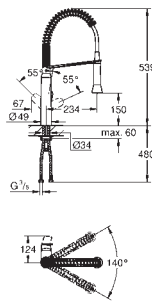

31 379 000
31 379 DC0

chrome
supersteel

K7
Single-lever sink mixer 1/2"
GROHE Long-Life Shine finish
GROHE SilkMove 35 mm ceramic cartridge
professional spray
diverter: mousseur/spray jet
automatic return to mousseur
metal spray
adjustable flow rate limiter
swivel spout
swivel area 140°
protected against backflow
flexible connection hoses
rapid installation system