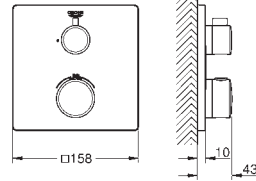

GROHE GROHTHERM 2 HANDLE TRIM SETS

Ref. no. Colour

24 078 000 chrome

Grotherm
Safety mixer for 1 outlet with shut off valve
final installation for GROHE Rapido SmartBox (35 604)
GROHE TurboStat compact cartridge
GROHE Long-Life Shine durable sparkling sheen
GROHE FastFixation escutcheon with covered shaft sealing and covered fixing metal escutcheon, retroactively 6° adjustable
GROHE SafeStop safety button at 38C
GROHE SafeStop Plus optional temperature limiter at 43°C or 46°C included
built-in non-return valves and dirt strainers
ceramic stop valve, 120°
outlet B = 27 l/min, outlet C = 30 l/min

35 604 000
GROHE Rapido SmartBox universal rough-in box for concealed installation

24 079 000 chrome