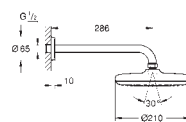

Grotherm
Perfect shower set with Tempesta 210
Grotherm set for final installation with Aquadimmer (24 079)
GROHE Rapido SmartBox (35 604)
head shower Tempesta 210 9.5 l/min (26 410)
Shower arm Rainshower 286 mm (28 576)