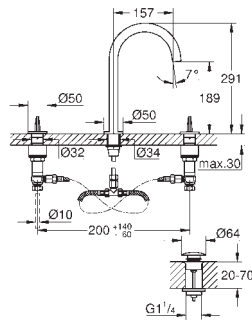

Atrio Icon 3D

3-hole deck-mount basin mixer

open spout for pure laminar water flow

red and blue markings on handles for hot and cold water

valves hot/cold with ceramic headparts

Push-open waste set 1 1/4"

flexible connection hoses between spout and side valves

technical data

flow pressure min 0.5 bar

recommended pressure 1.0 - 5.0 bar

if static pressure is more than 5 bar fit pressure reducer

avoid major pressure differences between cold and hot water supply

flow rate at 3 bar flow pressure: approx. 5 l/min

max. temperature hot water inlet: 80°C

recommended temperature hot water inlet (energy saving): 60°C

20 665 SD0

stainless steel