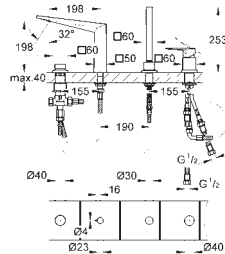

Ref. no.

Colour

29 405 000
29 405 DC0
29 405 AL0

chrome
supersteel
brushed hard graphite

Allure Brilliant

4-hole bath combination

GROHE SilkMove 46 mm ceramic cartridge
GROHE Long-Life Shine durable sparkling sheen
pre-assembled spout fixing
single lever mixer operating element
bath spout with integrated mousseur
diverter bath/shower
hand shower Euphoria Cube+ 6.5 l/min
metal shower hose 2000 mm (always chrome for any colour of the set)
flexible connection hoses
connection for shower hose
protected against backflow
for use with 29 037