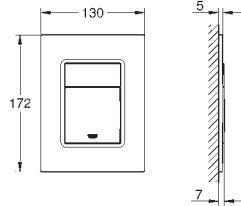

GROHE WALL PLATES FOR WC

Ref. no.

Colour

37 535 000 chrome
37 535 P00 matt chrome
37 535 SH0 alpine white
37 535 DC0 supersteel
37 535 GL0 cool sunrise
37 535 GN0 brushed cool sunrise
37 535 DA0 warm sunset
37 535 DL0 brushed warm sunset
37 535 A00 hard graphite
37 535 AL0 brushed hard graphite

Skate Cosmopolitan S

Wall plate

for dual flush
for pneumatic discharge valve AV1
GD 2 cistern
vertical installation
130 x 172 mm
ABS

GROHE Long-Life Shine durable sparkling sheen

GROHE Water Saving - Less water, perfect flow
flush plate with magnetic holder and fixing brackets included
compatible with Rapid SLX

for use with Rapid SL and Uniset with GD 2 cistern please order shaft 40 911 000