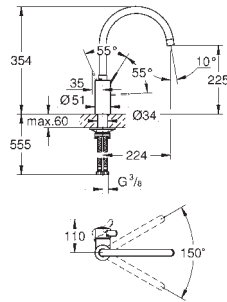

32 843 002

chrome

32 843 DC2

supersteel

Eurocosmo

Single-lever sink mixer 1/2"

high spout

GROHE Long-Life Shine durable sparkling sheen

GROHE SilkMove 35 mm ceramic cartridge

Lead and Nickel Free Inner Water Ways

adjustable flow rate limiter

swivel tubular spout

selectable swivel area: 0° / 150°

flexible connection hoses

metal fixation set

32 843 20E

chrome

ditto, with **GROHE Ecojoy**