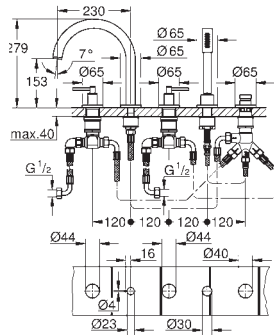

29 407 000

29 407 DC0

29 407 GL0

29 407 DA0

29 407 AL0

chrome

supersteel

cool sunrise

warm sunset

brushed hard graphite

Aerio

5-hole bath/shower combination

ceramic headparts 1/2", 90°
GROHE Long-Life Shine durable sparkling sheen
pre-assembled spout fixing
with lever handles
bath spout with mousseur and diverter bath/shower
hand shower Rainshower Aqua Stick 6.6 l/min
shower hose 2000 mm
flexible connection hoses
connection for shower hose
protected against backflow
can be used with 29 037
Sets of caps with „H“ and „C“ marking and without marking