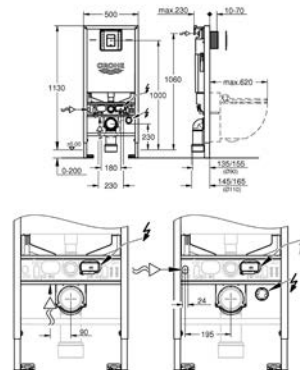

Rapid SLX

3-in-1 set for WC, 1.13 m installation height

flushing cistern GDX, 6 l
Rapid SLX element for WC (39 596 000) with integrated power socket
Skate Cosmopolitan S flush plate, chrome (37 535 000)
wall brackets (38 558 00M)
including flow manager

39 598 000

Rapid SLX

3-in-1 set for WC, 1.13 m installation height

flushing cistern GDX, 6 l
Rapid SLX element for WC (39 596 000) with integrated power socket
wall brackets (38 558 00M)
WC set for noise protection (37 131 000)
including flow manager