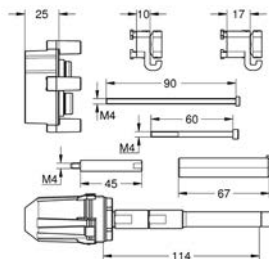

14 057 000

Universal extension set single-lever mixers, 50 mm
fits for concealed single-lever mixers in combination with
GROHE Rapido SmartBox