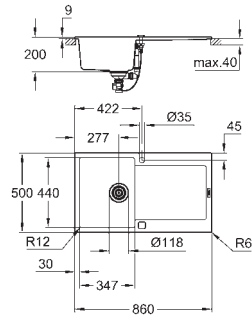

GROHE COMPOSITE SINKS

Ref. no.

Colour

31 644 AT0
31 644 AP0

granite gray
granite black

K500

Composite sink with drainer
model: K500 50-C 86/50 1.0 rev

mounting type: top mount
material: quartz composite

GROHE Whisper

min. cabinet size: 500 mm
dimensions: 860 x 500 mm
1 bowl: 347 x 440 x 200 mm
outer radius: R6, inner bowl radius: R12

GROHE FastFixation installation system

sink mountable left or right
cut-out: 840 x 480 mm

drainer: automatic waste fitting

accessories included: automatic waste fitting with rotary handle, waste kit, basket

strainer waste, mounting set

optional: push to open excenter (40 986 SD0)

amount of fasteners included (top mount): 12

heat resistant up to 180° C

31 645 AT0
31 645 AP0

granite gray
granite black