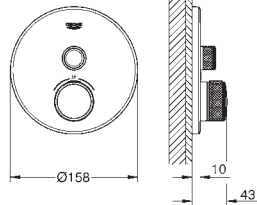

GROHE GROHTHERM SMARTCONTROL

Ref. no.	Colour
29 118 000	chrome
29 118 DC0	supersteel
29 118 GL0	cool sunrise
29 118 GN0	brushed cool sunrise
29 118 DA0	warm sunset
29 118 DL0	brushed warm sunset
29 118 A00	hard graphite
29 118 AL0	brushed hard graphite

Grotherm SmartControl
Safety mixer for concealed installation with one valve
final installation for GROHE Rapido SmartBox (35 604)
GROHE FastFixation metal wall escutcheon, retroactively 6° adjustable
GROHE Long-Life Shine durable sparkling sheen
GROHE SmartControl push for ON-OFF, turn for volume adjustment
exchangeable symbols
GROHE TurboStat compact cartridge
GROHE ProGrip with knurl structure
GROHE SafeStop safety button at 38°C
GROHE SafeStop Plus optional temperature limiter at 43°C or 46°C included
built-in non-return valves and dirt strainers
flow performance: outlet A (to external shut-off) = 34 l/min, outlet B/C = 29 l/min

35 604 000
GROHE Rapido SmartBox universal rough-in box for concealed installation