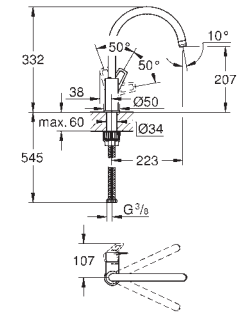

31 368 001

chrome

BauLoop

Single-lever sink mixer 1/2"

high spout

GROHE Long-Life Shine durable sparkling sheen

GROHE Long-Life 28 mm ceramic cartridge

Lead and Nickel Free Inner Water Ways

swivel tubular spout

swivel area 360°, flexible connection hoses

metal fixation set

for installation on a max. 40 mm worktop fixation set 48 384 000 is needed