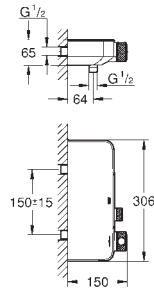

GROHE GROHTHERM SMARTCONTROL

Ref. no.

Colour

34 719 000

chrome

**Grotherm SmartControl
Shower Safety mixer**

wall mounted

GROHE CoolTouch no risk of scalding

GROHE Long-Life Shine durable sparkling sheen

GROHE SafeStop safety button at 38C

GROHE SafeStop Plus optional temperature limiter at 43°C included

GROHE TurboStat compact cartridge

GROHE ProGrip with knurl structure

GROHE SmartControl push for ON-OFF, turn for volume adjustment

integrated **GROHE EasyReach** shower tray

shower bottom outlet 1/2"

built-in non-return valves and dirt strainers

protected against backflow

34 718 000

chrome