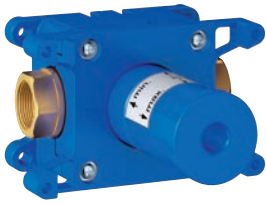

14 058 000

Universal extension set 2-handle thermostats, 25 mm
fits for concealed 2-handle thermostats in combination with
GROHE Rapido SmartBox

GROHE RAPIDO C / STOP VALVES

Ref. no.

Colour

CONCEALED
SOLUTIONS