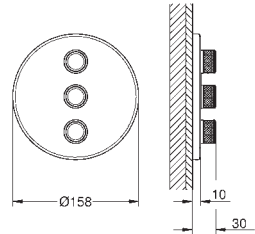

Grohtherm SmartControl
Triple volume control trim
final installation for GROHE Rapido SmartBox 35 600/35 604/35 601
GROHE FastFixation metal wall escutcheon, retroactively 6° adjustable
GROHE Long-Life Shine durable sparkling sheen
GROHE SmartControl push for ON-OFF, turn for volume adjustment
exchangeable symbols
GROHE ProGrip with knurl structure
multiple outlets can be run simultaneously
flow performance: outlet D = 28 l/min, outlet E = 28 l/min, outlet A = 28 l/min,
outlet D+E+A = 65 l/min

35 604 000
GROHE Rapido SmartBox universal rough-in box for concealed installation

- 14 077 XH0 chrome/frosted granite