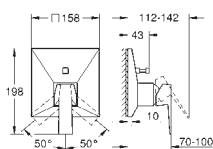

24 425 000
24 425 DC0
24 425 AL0

chrome
supersteel
brushed hard graphite

Allure Brilliant Private Collection single-lever mixer with 2-way diverter
with knurled handle

24 426 000
24 426 DC0
24 426 AL0

chrome
supersteel
brushed hard graphite

Allure Brilliant Private Collection single-lever mixer with 2-way diverter
with white Caesarstone handle

24 427 000
24 427 DC0
24 427 AL0

chrome
supersteel
brushed hard graphite

Allure Brilliant Private Collection single-lever mixer with 2-way diverter
with black Caesarstone handle

35 604 000

GROHE Rapido SmartBox universal rough-in box for concealed
installation

24 340 000
24 340 DC0
24 340 AL0

chrome
supersteel
brushed hard graphite

Allure Brilliant

Single-lever mixer with 3-way diverter

final installation for GROHE Rapido SmartBox (35 604)

GROHE SilkMove 46 mm ceramic cartridge

GROHE Long-Life Shine durable sparkling sheen

GROHE FastFixation escutcheon with covered shaft sealing and covered fixing

metal escutcheon, retroactively 6° adjustable