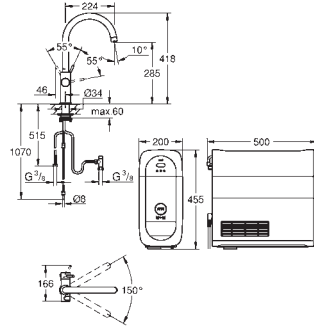

flexible connection hoses

GROHE Blue Home cooler

delivers 3 liters of chilled sparkling water per hour

180 Watt cooling unit, 230 V, 50 Hz

type of protection IP 21, CE approved

requires ventilation holes in the bottom of the kitchen cabinet

software set-up, monitoring of filter and CO₂ capacity via GROHE Ondus app

GROHE Blue Ultrasafe filter 3000 l and filter head

GROHE Blue 425 g CO₂ bottle

System requirements Apple

iPhone with iOS 12.0 or higher

System requirements Android

smart phone with Android 6.0 or higher

Mobile devices and GROHE Watersystems App*** are not included in delivery and have to be ordered separately via an authorised Apple store/store/iTunes or Google Play store.

* The Bluetooth word mark and logos are registered trademarks owned by Bluetooth SIG, Inc. and any use of such marks by Grohe AG is under license. Other trademarks and trade names are those of their respective owners.

** Apple, the Apple logo, iPod, iPod Touch, iPhone and iTunes are trademarks of Apple Inc., registered in the U.S. and other countries. Apple is not responsible for the function of this device or its compliance with safety and regulatory standards.

*** Available for free via iTunes app or Google Play store.

This product includes an article which is declared as a hazardous substance.

Find more information in the safety data sheet. You can download the safety data at: www.grohe.com/safety-data-sheets/