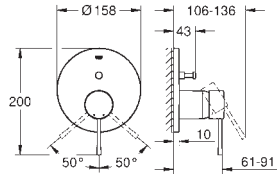

GROHE ESSENCE

Ref. no.	Colour
24 167 001	chrome
24 167 DC1	supersteel
24 167 GL1	cool sunrise
24 167 GN1	brushed cool sunrise
24 167 DA1	warm sunset
24 167 DL1	brushed warm sunset
24 167 A01	hard graphite
24 167 AL1	brushed hard graphite

Essence
Single-lever mixer with 2-way diverter
final installation for
GROHE Rapido SmartBox (35 604)
GROHE SilkMove 46 mm ceramic cartridge
GROHE Long-Life Shine durable sparkling sheen
GROHE FastFixation escutcheon with covered shaft sealing and covered fixing metal escutcheon, retroactively 6° adjustable
automatic 2-way diverter
outlet B = 27 l/min, outlet C = 27 l/min
without roughing-in-set
replaces Essence single-lever mixer with 2-way diverter 24 058 xx1

35 604 000
GROHE Rapido SmartBox universal rough-in box for concealed installation