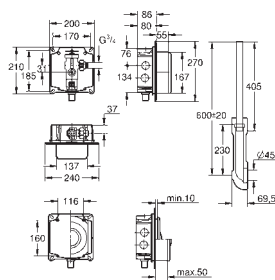

37 157 000

Flush valve for WC
concealed installation with 37048000
(3/4")
stop valve
6 - 14 l adjustable
for low pressure
for wash-down and wash-out bowls
flow pressure range from 0.6 - 3.0 bar
(min. static pressure 1.5 bar)
with flow rate adjustment
box for concealed installation with
flush elbow
flush pipe adjustable in length
without wall plate/actuation
volume needed: 1.6 l/sec