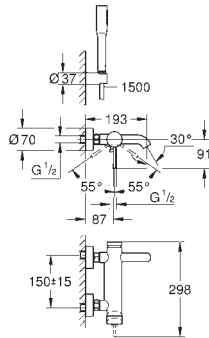

25 249 001

chrome

Essence
Single-lever bath mixer 1/2"
wall mounted

GROHE SilkMove 35 mm ceramic cartridge
with temperature limiter

GROHE Long-Life Shine durable sparkling sheen
automatic diverter: bath/shower
mousseur

1/2" shower outlet
integrated non-return valve
S-unions
protected against backflow

with shower set
Euphoria Cosmopolitan Stick handshower (27 367)
wall shower holder Tempesta 100 Cosmopolitan (27 594)
Silverflex shower hose 1500 mm 1/2" x 1/2" (28 364)
replaces Essence bath mixer 33 628 001