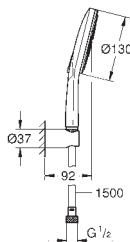

26 581 000

chrome

Rainshower SmartActive 130
Wall holder set 3 sprays

hand shower Rainshower SmartActive 130 (26 574)

wall shower holder (27 056)

Silverflex shower hose 1500 mm 1/2" x 1/2" (28 364)

GROHE Water Saving 9.5 l/min flow limiter

GROHE DreamSpray perfect spray pattern

GROHE Long-Life Shine durable sparkling sheen

SpeedClean anti-lime system

Inner WaterGuide for a longer life

TwistStop to prevent hose from twisting

26 581 LS0

moon white

ditto, with white spray plate