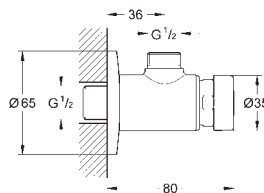

36 267 000

chrome

**Euroeco Cosmopolitan T
Self-closing shower valve 1/2"**

exposed installation

for cold or premixed water

marking: blue/red

GROHE Long-Life Shine durable sparkling sheen

3 adjustable flow times: short - medium - long

(factory setting: medium), approx. 7, 15, 30 sec

(pressure dependent)