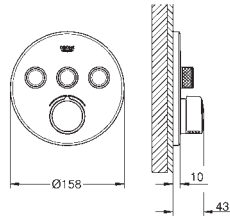

GROHE SMARTCONTROL MIXERS

Ref. no. Colour

29 146 000 **chrome**

SmartControl
Concealed mixer with 3 valves
final installation for GROHE Rapido SmartBox (35 604)
GROHE FastFixation metal wall escutcheon, retroactively 6° adjustable
GROHE Long-Life Shine durable sparkling sheen
GROHE SmartControl push for ON-OFF, turn for volume adjustment
exchangeable symbols
cartridge for temperature mixing
multiple outlets can be run simultaneously
outlet A = 22 l/min, outlet B = 26 l/min, outlet C = 22 l/min, outlet A+B = 31 l/min, outlet A+B+C = 34 l/min

35 604 000
GROHE Rapido SmartBox universal rough-in box for concealed installation

34 709 000 **chrome**