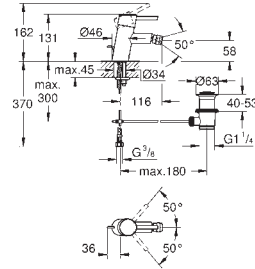

Concetto
Single-lever bidet mixer 1/2"
S-Size
GROHE SilkMove 28 mm ceramic cartridge
with temperature limiter
GROHE Long-Life Shine durable sparkling sheen
GROHE FastFixation installation system
ball-joint mousseur
pop-up waste set 1 1/4"
flexible connection hoses

32 210 001 chrome