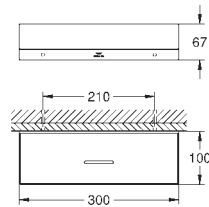

Allure
Shelf

wall mounted
material: glass / metal
concealed fastening
width 600 mm
depth 100 mm
GROHE Long-Life Shine durable sparkling sheen

40 966 001
40 966 GN1
40 966 DL1
40 966 A01

chrome
brushed cool sunrise
brushed warm sunset
hard graphite