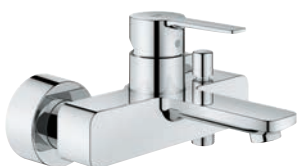

33 849 001
33 849 DC1
33 849 AL1

chrome
supersteel
brushed hard graphite

Lineare
Single-lever bath mixer 1/2"
wall mounted
GROHE SilkMove 35 mm ceramic cartridge
with temperature limiter
GROHE Long-Life Shine durable sparkling sheen
automatic diverter: bath/shower
mousseur
1/2" shower outlet
integrated non-return valve
covered S-unions
protected against backflow