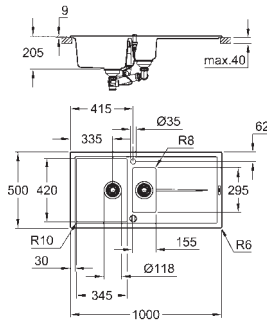

GROHE COMPOSITE SINKS

Ref. no.

Colour

31 642 AT0
31 642 AP0

granite gray
granite black

K400

Composite sink with drainer
model: K400 60-C 100/50 1.5 rev

mounting type: top mount
material: quartz composite

GROHE Whisper

min. cabinet size: 600 mm
dimensions: 1000 x 500 mm
1 bowl: 335 x 420 x 205 mm

0.5 bowl: 155 x 295 x 146 mm

outer radius: R6, inner bowl radius: big bowl R10, small bowl R8

GROHE FastFixation installation system

sink mountable left or right

cut-out: 980 x 480 mm

drainer: automatic waste fitting

accessories included: automatic waste fitting with rotary handle, waste kit, basket

strainer waste, mounting set

optional: push to open excenter (40 986 SD0)

amount of fasteners included (top mount): 10

heat resistant up to 180° C

31 643 AT0
31 643 AP0

granite gray
granite black

K400

Composite sink with drainer
model: K400 80-C 116/50 1.5 rev

mounting type: top mount
material: quartz composite

GROHE Whisper

min. cabinet size: 800 mm
dimensions: 1160 x 500 mm
1 bowl: 400 x 420 x 205 mm

2 bowl: 295 x 295 x 205 mm

outer radius: R6, inner bowl radius: R10

GROHE FastFixation installation system

sink mountable left or right

cut-out: 1140 x 480 mm

drainer: automatic waste fitting

accessories included: automatic waste fitting with rotary handle, waste kit, basket

strainer waste, mounting set

optional: push to open excenter (40 986 SD0)

amount of fasteners included (top mount): 10

heat resistant up to 180° C