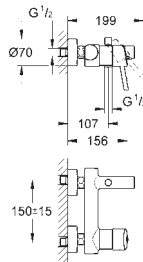

Concetto
Single-lever bath mixer 1/2"
wall mounted
GROHE SilkMove 46 mm ceramic cartridge
GROHE Long-Life Shine durable sparkling sheen
adjustable flow rate limiter
automatic diverter: bath/shower
mousseur
integrated non-return valve in shower outlet
S-unions
protected against backflow

32 212 001 chrome