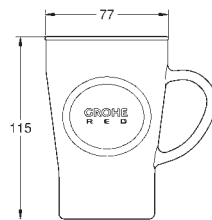

- 40 432 000

GROHE Red
Tea glasses (4 pieces)

heat proof glass with GROHE Red decor

dishwasher safe

volume 250 ml

GROHE K7

Ref. no.

Colour