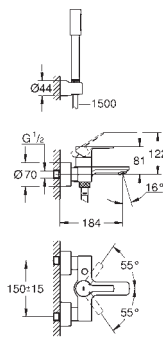

GROHE LINEARE

	Ref. no.	Colour
	33 850 001	chrome
	Lineare Single-lever bath mixer 1/2" wall mounted GROHE SilkMove 35 mm ceramic cartridge with temperature limiter GROHE Long-Life Shine durable sparkling sheen automatic diverter: bath/shower mousseur 1/2" shower outlet integrated non-return valve covered S-unions protected against backflow with shower set hand shower Sena Stick (26 465) wall shower holder Tempesta 100 Cosmopolitan (27 594) Silverflex shower hose 1500 mm 1/2" x 1/2" (28 364)