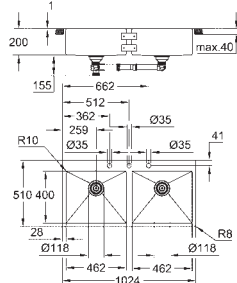

K800

Stainless steel sink

model: K800 120-S 102.4/51 2.0

mounting type: top mount or flush mount

material: stainless steel AISI 304 (V2A)

material thickness: 1 mm

GROHE Long-Life Shine finish

finish: satin finish

GROHE Whisper

min. cabinet size: 1200 mm

dimensions: 1024 x 510 mm

1 bowl: 462 x 400 x 200 mm

2 bowl: 462 x 400 x 200 mm

outer radius: R3, inner bowl radius: R10

GROHE FastFixation installation system

cut-out (top mount): 1009 x 495 mm (R3)

cut-out (flush mount): 1009 x 495 mm (R3) (top step outer size: -1025 x 511 -R8

deep -3.5 mm)

waste: Ø 3.5" waste strainer with automatic waste fitting

accessories included: automatic waste fitting with rotary handle, waste kit, basket

strainer waste, mounting set

optional: push to open excenter (40 986 SD0)

amount of fasteners included (top mount): 12

31 586 SD1

stainless steel