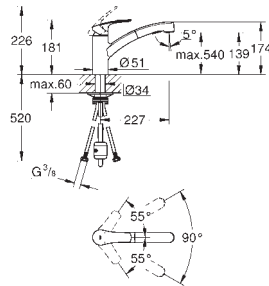

Ref. no.

Colour

30 305 001
30 305 DC1

chrome
supersteel

Eurosmart

Single-lever sink mixer 1/2"

low spout

GROHE Long-Life Shine durable sparkling sheen

GROHE SilkMove 35 mm ceramic cartridge

pull-out dual spray - switching between regular flow and spray

diverter: laminar spray/SpeedClean shower jet

automatic return to laminar spray

adjustable flow rate limiter

swivel cast spout

swivel area 90°, Lead and Nickel Free Inner Water Ways

flexible connection hoses

metal fixation set

protected against backflow

professional edition

30 567 000
30 567 DC0

chrome
supersteel