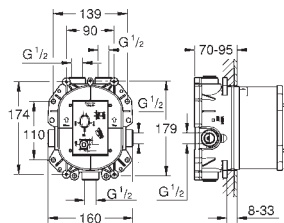

Ref. no.

Colour

27 618 000

chrome

Grohtherm F

Safety Mixer trim with integrated 2-way diverter

for bath or shower with more than one outlet
for use with Rapido T rough-in box 35 500 000
sold separately

GROHE Long-Life Shine durable sparkling sheen

GROHE SafeStop safety button at 38°C

GROHE SafeStop Plus optional temperature limiter at 43°C included

metal handle for temperature control
metal handle for Aquadimmer control with
multiple function

- shut off and flow control
- diverter for 2 outlets

3rd outlet requires separate volume control
rectangular metal wall escutcheon with
hidden fixing and hidden sealings
flow rate:

- max. 53 l/min at 3 bar by using all 3 outlets
  at the same time
- bottom outlet 50 l/min. at 3 bar
- top outlet left (bath) 30 l/min. at 3 bar
- top outlet right (shower) 24 l/min at 3 bar

27 619 000

chrome

Grohtherm F

Safety Mixer trim

for high-flow, multiple outlet custom
shower applications

requires separate volume controls

for use with Rapido T rough-in box 35 500 000

sold separately

GROHE Long-Life Shine durable sparkling sheen

GROHE SafeStop safety button at 38°C

GROHE SafeStop Plus optional temperature limiter at 43°C included

metal handle for temperature control
rectangular metal wall escutcheon with
hidden fixing and hidden sealings
flow rate:

- max. 53 l/min at 3 bar by using all 3 outlets
  at the same time
- bottom outlet 50 l/min. at 3 bar
- top outlets left/right, each 36 l/min. at 3 bar
  without concealed body

35 500 000

Rapido T

Safety mixer for concealed installation

for use with Grohtherm Special and Grohtherm F

without finishing trim set

flat installation depth 70 mm - 95 mm

easy to install, premounted and tested unit

GROHE TurboStat compact cartridge

two top outlets 1/2"

high flow rate up to 50l/min. by use of three outlets