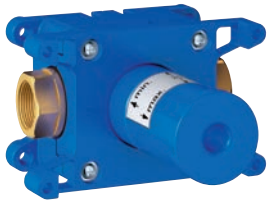

Concealed valve exposed part

for concealed valve 35 028 or 29 032
GROHE Long-Life Shine durable sparkling sheen
 installation depth infinitely adjustable
 20-80 mm
 escutcheon with screwable wall sealing
 with cross handle