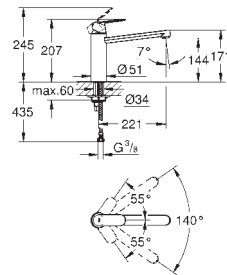

swivel tubular spout

selectable swivel area: 0° / 150°

flexible connection hoses

metal fixation set

32 843 20E

chrome

ditto, with **GROHE Ecojoy**

30 193 000