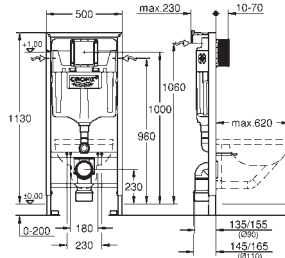

GROHE RAPID SL FOR WC

Ref. no.

Colour

38 536 001

Rapid SL

Element for WC, 1.13 m installation height

for on-the-wall installations or studded walls
powder coated steel frame, self-supporting
for dry-cladding, completely pre-assembled
with fixed connections
TÜV approved
2 WC fixing bolts, WC ceramics with small bearing area (< 205 mm)

require 38 779 000

distance of fixing bolts 180/230 mm

outlet bend Ø 90 mm

depth adjustable

reducer Ø 90/110 mm

inlet and outlet connecting set

flushing cistern GD 2, containing following features:

adjustment ex factory 6 l and 3 l

pneumatic discharge valve offering 3 modes of operation: dual flush or start/stop

or single flush

water supply from left/right or back

low noise (group I acc. to German Noise Specification)

insulated against condensation

1/2" water supply connection including integrated angle valve and push fit

flexible hose union

no tools required for installation of inspection shaft

for vertical or horizontal use

including wall brackets 38 558 00M for on-the-wall installation

for mounting of small flush plates revision shaft 40 911 000 needs to be ordered separately

39 687 000

Rapid SL Slim

Element for WC with flushing cistern 88.9 mm, 1.13 m installation height

for on-the-wall installations or studded walls

powder coated steel frame, self-supporting

for dry-cladding, completely pre-assembled

with fixed connections

2 WC fixing bolts, distance of fixing bolts 180/230 mm

outlet bend Ø 90 mm

depth adjustable

reducer Ø 90/110 mm

inlet and outlet connecting set

flushing cistern SLIM, 3 - 6 l, containing following features:

adjustment ex factory 6 l and 3 l

pneumatic discharge valve offering 3 modes of operation: dual flush or start/stop

or single flush

water supply from top

insulated against condensation

1/2" water supply connection including integrated angle valve and push fit

flexible hose union

Shortable inspection shaft incl. protection during construction phase, for vertical use

for on-the-wall installation wall brackets 39 699 000 need to be ordered separately

for mounting of small flush plates revision shaft 40 949 000 to be ordered separately