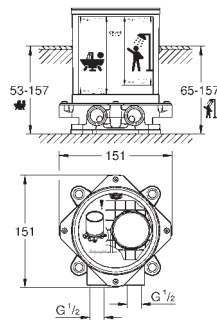

45 984 001

Rough-in set 1/2"

for floor-mounted bath mixers/spouts and shower mixers
installation plate with 360° horizontal and 3° vertical adjustment
installation depth 53-157 mm for bath mixers/spouts,
depth compensation 104 mm
installation depth 65-157 mm for shower mixers, depth compensation 92 mm
two 1/2" female connections (hot/cold supplies)
flushing plug
gasket included
fixing material