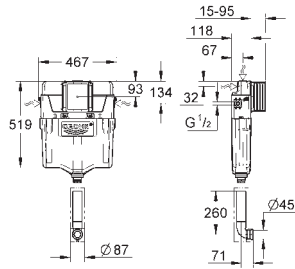

GROHE FLUSHING CISTERNS

Ref. no.

Colour

38 661 000

Flushing cistern GD 2

adjustment ex factory 6 l and 3 l
pneumatic discharge valve offering 3 modes of operation: dual flush or start/stop or single flush
water supply from left/right/back or top
low noise (group I acc. to German Noise Specification)
insulated against condensation
1/2" water supply connection including integrated angle valve and push fit flexible hose union
no tools required for installation of inspection shaft for vertical or horizontal use
flush pipe insulated against condensation
fixing brackets
for mounting of small flush plates revision shaft 40 911 000 needs to be ordered separately

39 694 000

Solo Slim

Flushing cistern for WC 88.9 mm

flushing cistern SLIM, 3 - 6 l, containing following features:

adjustment ex factory 6 l and 3 l
pneumatic discharge valve offering 3 modes of operation: dual flush or start/stop or single flush
water supply from top
1/2" water supply connection including integrated angle valve and push fit flexible hose union
low noise (group I acc. to German Noise Specification)
insulated against condensation
Shortable inspection shaft incl. protection during construction phase, for vertical use
for mounting of small flush plates revision shaft 40 949 000 to be ordered separately