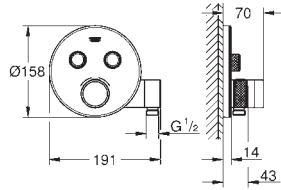

GROHE GROHTHERM SMARTCONTROL

Ref. no.

Colour

29 120 000

chrome

Grotherm SmartControl

Safety mixer for concealed installation with 2 valves and integrated shower holder

final installation for GROHE Rapido SmartBox (35 604)

GROHE FastFixation metal wall escutcheon, retroactively 6° adjustable

GROHE Long-Life Shine durable sparkling sheen

GROHE SmartControl push for ON-OFF, turn for volume adjustment exchangeable symbols

GROHE TurboStat compact cartridge

GROHE ProGrip with knurl structure

GROHE SafeStop safety button at 38°C

GROHE SafeStop Plus optional temperature limiter at 43°C or 46°C included

built-in non-return valves and dirt strainers

multiple outlets can be run simultaneously

integrated shower union with shower outlet 1/2"

flow performance: outlet B = 24 l/min, hand shower = 12 l/min, outlet B + hand shower = 27 l/min

35 604 000

GROHE Rapido SmartBox universal rough-in box for concealed installation