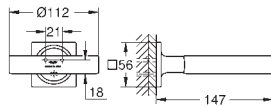

- 40 963 001
- 40 963 GN1
- 40 963 DL1
- 40 963 A01

- chrome
- brushed cool sunrise
- brushed warm sunset
- hard graphite

Allure Holder

for soap dish 40 883 00 or hair dryer inlet 40 964 001 (please order separately)
material: metal
concealed fastening
GROHE Long-Life Shine durable sparkling sheen