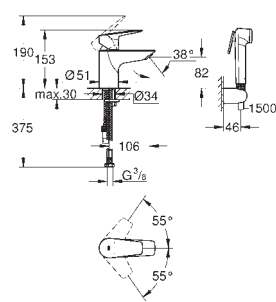

23 757 001 chrome
BauEdge
Single-lever basin mixer 1/2"
S-Size
GROHE Long-Life 35 mm ceramic cartridge
with temperature limiter
GROHE Long-Life Shine durable sparkling sheen
GROHE Water Saving mousseur 5.7 l/min
rapid installation system
smooth body
flexible connection hoses
with shower set consisting of
hand shower with integrated diverter
wall shower holder
shower hose 1500 mm