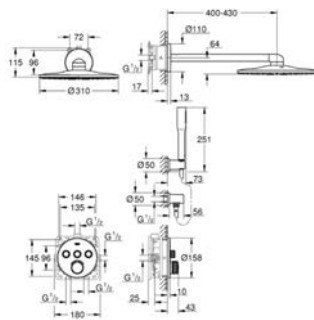

SmartControl
Perfect shower set
concealed mixer with 3 valves
SmartControl mixer (29 146)
GROHE Rapido SmartBox (35 604)
Rainshower SmartActive 310 head shower set (26 475), rough-in (26 483)
Euphoria Cosmopolitan Stick handshower (27 367)
Rainshower wall holder (27 074)
Rainshower wall union 1/2" (27 057)
Silverflex shower hose 1500 mm 1/2" x 1/2" (28 364)

34 712 000 **chrome**