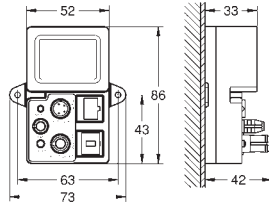

Ref. no.

Colour

36 475 000

chrome

GROHE F-digital Deluxe

Bluetooth-Unit BT-01A for Apple and Android devices

with integrated electronic for wireless data communication
connection cable set for data communication and power supply (5 m each)

bluetooth transmitter power supply: 12 V

bluetooth transmitter frequency: 2.4 GHz

bluetooth range (max. 10 m) varies on used materials and walls between

transmitter and receiver

requires Base Unit Box 2.0 (36 476 000) or Base Unit Box 4.0 (26 864 000) – to be ordered separately

bluetooth-enabled device (bluetooth V2.1 or higher) necessary

System requirements

Android

operating system: as of release 2.3.3

pixel density: 160 dpi minimum

display resolution: 320 x 470 pixels per inch

System requirements

Apple

iPod touch 4/5, iPhone 4/5, iPad/ iPad mini**

Apple operating system: as of release iOS 6.0 and above

Mobile devices and GROHE SPA F-digital deluxe App*** are not included in delivery and have to be ordered separately via an authorised Apple store/store/ iTunes or Google Play store.

36 476 000

chrome