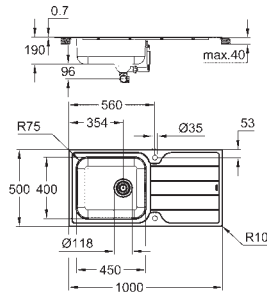

GROHE STAINLESS STEEL SINKS

Ref. no.

Colour

31 563 SD1

stainless steel

K500

Stainless steel sink with drainer
model: K500 60-S 100/50 1.0 rev

mounting type: top mount or flush mount
material: stainless steel AISI 304 (V2A)
material thickness: 0.7 mm

GROHE Long-Life Shine finish
finish: satin finish

GROHE Whisper

min. cabinet size: 550 mm
dimensions: 1000 x 500 mm
1 bowl: 450 x 400 x 180 mm

outer radius: R6 (topmount), inner bowl radius: R75

GROHE FastFixation installation system

sink mountable left or right
cut-out (top-mount): 990 x 490 mm
drilling holes: 2 x 35 mm

waste: Ø 3.5" waste strainer with automatic waste fitting

accessories included: automatic waste fitting with rotary handle, waste kit, basket strainer waste, mounting set

optional: push to open excenter (40 986 SD0)

amount of fasteners included (top mount): 16

31 572 SD1

stainless steel

K500

Stainless steel sink with drainer
model: K500 60-S 100/50 1.5 rev

mounting type: top mount
material: stainless steel AISI 304 (V2A)
material thickness: 0.7 mm

GROHE Long-Life Shine finish
finish: satin finish

GROHE Whisper

min. cabinet size: 600 mm
dimensions: 1000 x 500 mm
1 bowl: 340 x 420 x 185 mm

0.5 bowl: 170 x 320 x 125 mm

outer radius: R6 (top mount), inner bowl radius: R65

GROHE FastFixation installation system

sink mountable left or right
cut-out (top-mount): 990 x 490 mm
drilling holes: 2 x 35 mm

waste: Ø 3.5" waste strainer with automatic waste fitting

accessories included: waste kit, basket strainer waste, mounting set

optional: push to open excenter (40 986 SD0)

amount of fasteners included (top mount): 16