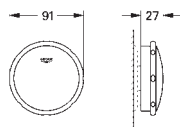

19 025 000 **chrome**
Talento
Waste and overflow set for bath tubs
set for final installation
escutcheon
waste plug
fixing set
in combination with Talentofill 28 939/28 943
GROHE Long-Life Shine durable sparkling sheen