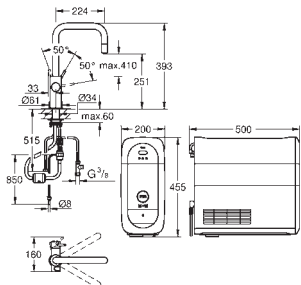

31 543 000	chrome
31 543 DC0	supersteel

GROHE Blue Home U-spout starter kit with pull-out mousseur
GROHE Blue Home single-lever sink mixer with filter function push buttons for 3 types of filtered and chilled table water still, medium, sparkling
GROHE Long-Life Shine finish
GROHE SilkMove 28 mm ceramic cartridge
pull out mousseur spout
swivel tubular spout, swivel area 360°
separate inner water ways for filtered and non-filtered water
flexible connection hoses
GROHE Blue Home cooler
delivers 3 liters of chilled sparkling water per hour
180 Watt cooling unit, 230 V, 50 Hz
type of protection IP 21, CE approved
requires ventilation holes in the bottom of the kitchen cabinet
software set-up, monitoring of filter and CO₂ capacity via GROHE Ondus app
GROHE Blue filter S-Size, filter head with flexible water hardness adjustment
GROHE Blue 425 g CO₂ bottle
System requirements Apple
iPhone with iOS 12.0 or higher
System requirements Android
smart phone with Android 6.0 or higher
Mobile devices and GROHE Watersystems App*** are not included in delivery and have to be ordered separately via an authorised Apple store/store/iTunes or Google Play store.
* The Bluetooth word mark and logos are registered trademarks owned by Bluetooth SIG, Inc. and any use of such marks by Grohe AG is under license. Other trademarks and trade names are those of their respective owners.
** Apple, the Apple logo, iPod, iPod Touch, iPhone and iTunes are trademarks of Apple Inc., registered in the U.S. and other countries. Apple is not responsible for the function of this device or its compliance with safety and regulatory standards.
*** Available for free via iTunes app or Google Play store.
This product includes an article which is declared as a hazardous substance. Find more information in the safety data sheet. You can download the safety data at: www.grohe.com/safety-data-sheets/