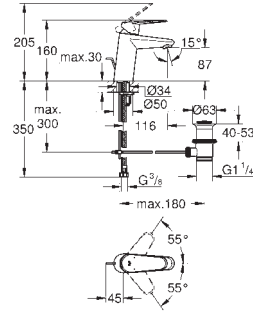

GROHE EURODISC COSMOPOLITAN

Ref. no.

Colour

33 190 20E

chrome

Eurodisc Cosmopolitan
Single-lever basin mixer 1/2"
S-Size

GROHE SilkMove 35 mm ceramic cartridge
adjustable flow rate limiter
temperature limiter