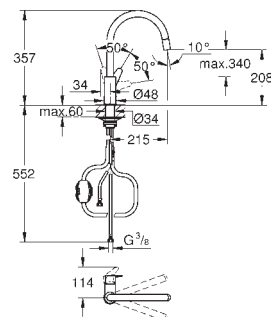

30 547 000

chrome

BauCurve

Single-lever sink mixer 1/2"

high spout

GROHE Long-Life Shine durable sparkling sheen

GROHE Long-Life 28 mm ceramic cartridge

Lead and Nickel Free Inner Water Ways

pull-out mousseur spray

adjustable flow rate limiter

swivel tubular spout

swivel area 360°

protected against backflow

flexible connection hoses

metal fixation set