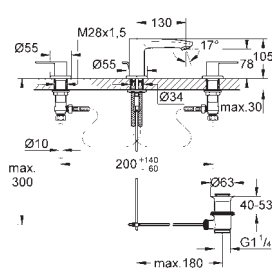

20 208 002

chrome

Eurostyle Cosmopolitan
3-hole wash-basin mixer
S-Size

ceramic headparts 1/2", 90°
GROHE Long-Life Shine durable sparkling sheen
GROHE FastFixation installation system
spout with mousseur
pop-up waste set 1 1/4"
pressure-proof, flexible connection hoses between spout and side valves