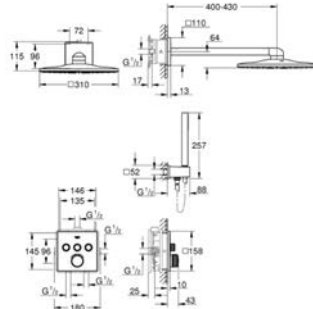

Grotherm SmartControl

Perfect shower set with Rainshower SmartActive 310 Cube

concealed safety mixer with 3 valves

Grotherm SmartControl set for final installation (29 126)

GROHE Rapido SmartBox (35 604)

Rainshower SmartActive 310 Cube head shower set (26 479), rough-in (26 483)

hand shower Euphoria Cube Stick (27 698)

Euphoria Cube wall union with integrated shower holder (26 370)

Silverflex shower hose 1500 mm 1/2" x 1/2" (28 364)