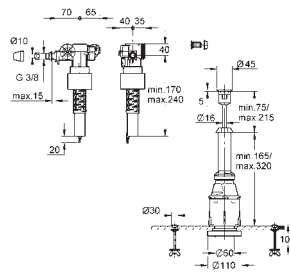

Servo-set

retrofit unit for close-coupled
flushing cisterns
connection from the side
with filling valve, servo discharge valve
interruptible flush cycle
fixing set with 100 mm screws and
cellular rubber joint 100 mm dia.
centring for filling and discharge valve
when having larger bore holes
GROHE Long-Life Shine durable sparkling sheen

***) max. shortening 100 mm