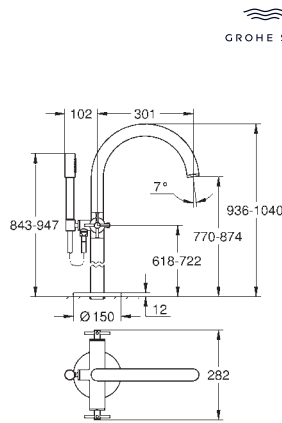

- 25 272 000
- 25 272 DC0
- 25 272 GL0
- 25 272 DA0
- 25 272 AL0

- chrome
- supersteel
- cool sunrise
- warm sunset
- brushed hard graphite

Aerio

Bath mixer 1/2"

floor-mounted installation
final installation for 45 984
without roughing-in-set
ceramic headparts 1/2", 90°
GROHE Long-Life Shine durable sparkling sheen
automatic diverter: bath/shower
spout with mousseur
projection 301 mm
integrated non-return valve in shower outlet
hand shower Rainshower Aqua Stick (26 866)
with shower holder
Silverflex shower hose 1.250 mm (28 362)
protected against backflow
with cross handles

Sets of caps with „H“ and „C“ marking and without marking