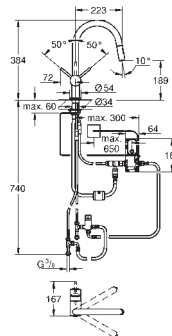

31 358 002
31 358 DC2

chrome
supersteel

Minta Touch
Electronic single-lever sink mixer 1/2"
C-spout

Touch: activation of water via skin contact
battery supply 6 V lithium-battery, type CR-P2
CE approved, solenoid valve
safety stop after 60 sec.(factory set)
GROHE Long-Life Shine durable sparkling sheen
GROHE SilkMove 46 mm ceramic cartridge
pull-out dual spray
diverter: laminar spray/SpeedClean shower jet
swivel tubular spout, swivel area 360°
protected against backflow
flexible connection hoses
rapid installation system