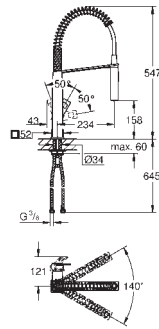

GROHE EUROCUBE

Ref. no.

Colour

31 395 000
31 395 DC0

chrome
supersteel

Eurocube
Single-lever sink mixer 1/2"
GROHE Long-Life Shine finish
GROHE SilkMove 28 mm ceramic cartridge
professional spray
diverter: mousseur/spray jet
automatic return to laminar spray
swivel spout
swivel area 140°
360° maneuverable spring arm
protected against backflow
flexible connection hoses
rapid installation system