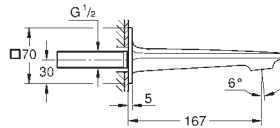

13 264 001
13 264 GN1
13 264 DL1
13 264 A01

chrome
brushed cool sunrise
brushed warm sunset
hard graphite

Allure

Bath spout 3/4"
wall mounted
GROHE Long-Life Shine durable sparkling sheen
projection 167 mm
caché mousseur