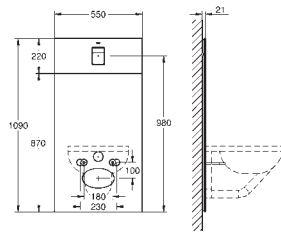

**GROHE glass module
with flushing cistern GD 2**

for Rapid SL and Uniset
for connecting shower toilet Sensia Arena or common wall-hung WCs
for tiled/plastered walls
two-piece glass cover made of tempered safety glass (8 mm)
upper part removable for maintenance
flush plate Skate Cosmopolitan, chrome
HPL mounting plate with hole pattern for all connections
mounting plate with concealed water connection for Sensia Arena
set for noise protection
including accessory for mounting glass plate and WC ceramic