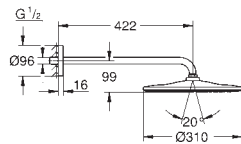

26 560 000

chrome

Rainshower Mono 310

Head shower set ceiling 142 mm, 1 spray

head shower Rainshower 310, spray plate chrome (26 562)

1 spray pattern: GROHE PureRain

Rainshower shower arm ceiling 142 mm (28 724)

GROHE Water Saving 9.5 l/min flow limiter

GROHE DreamSpray perfect spray pattern

GROHE Long-Life Shine durable sparkling sheen

SpeedClean anti-lime system

Inner WaterGuide for a longer life