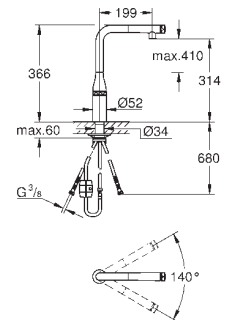

Essence SmartControl
Sink mixer with SmartControl
GROHE Long-Life Shine durable sparkling sheen
pull-out spray with laminar
GROHE Magnetic Docking guarantees easy retraction and smooth docking
GROHE SmartControl push for ON-OFF, turn for volume adjustment from water saving eco mode to Full Flow
temperature adjustment by turning of mixing valve on body
swivel tubular spout, swivel area 140°
protected against backflow
flexible connection hoses
metal fixation set
Lead and Nickel Free Inner Water Ways