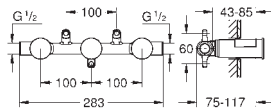

Concealed body
for 3-hole wash-basin mixer
wall installation
Installation depth 43 - 85 mm
DR-brass
installation device
with sealing sleeve

29 402 000
29 402 DC0
29 402 AL0

chrome
supersteel
brushed hard graphite