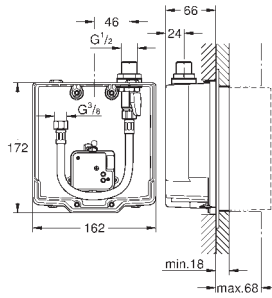

GROHE EUROECO COSMOPOLITAN E

Ref. no.

Colour

36 337 001

**Euroeco Cosmopolitan E
Concealed mounting box**

wall installation
for installation with pre-mixed or cold water
suitable for IR-sets for final installation
stop valve
connection housing for power supply
allows for waterproofing of wall construction surrounding the concealed body with sealing sleeve