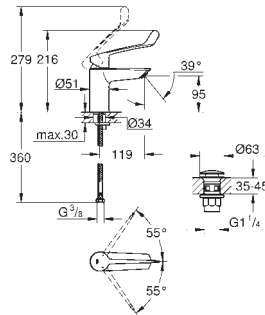

23 982 003

chrome

Eurosmart

Single-lever basin mixer 1/2"

S-Size

long metal lever
lever length 156 mm
GROHE SilkMove 35 mm ceramic cartridge
adjustable flow rate limiter
with temperature limiter
GROHE FastFixation installation system
smooth body with push-open pop-up waste set 1 1/4"
flexible connection hoses