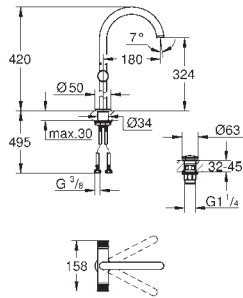

- 21 142 000
- 21 142 DC0
- 21 142 GL0
- 21 142 DA0
- 21 142 AL0

- chrome
- supersteel
- cool sunrise
- warm sunset
- brushed hard graphite

Aerio Private Collection
Single-hole basin mixer 1/2"
XL-Size

for free-standing basins
ceramic headparts 1/2", 90°
GROHE Long-Life Shine durable sparkling sheen
GROHE EcoJoy 5.7 l/min laminar mousseur
rapid installation system
swivel tubular spout with mousseur and stop limiter
Push-open waste set 1 1/4"
flexible connection hoses
knobs with metal inlay
can be combined with 48 456 000 or 48 457 000

48 456 000

Aerio Private Collection
Inlays made from White Attica Caesarstone material

can be combined with Aerio Private Collection:
one-hole basin mixer L-Size 21 138
one-hole basin mixer XL-Size 21 142
Caesarstone is a quartz composite material. Structures and textures on the surface may vary and are unique.

48 457 000

Aerio Private Collection
Inlays made from Vanilla Noir Caesarstone material

can be combined with Aerio Private Collection:
one-hole basin mixer L-Size 21 138
one-hole basin mixer XL-Size 21 142
Caesarstone is a quartz composite material. Structures and textures on the surface may vary and are unique.