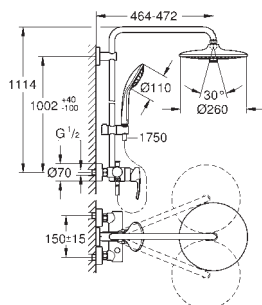

Euphoria System 260

Shower system with single lever mixer for wall mounting

horizontal swivable 450 mm shower arm
exposed single-lever shower mixer with diverter
head shower Euphoria 260 (26 457)
Rain, SmartRain, Jet
with ball joint

hand shower Euphoria 110 Massage (27 239)

adjustable in height with gliding element

Silverflex shower hose 1750 mm (28 388)

GROHE SilkMove 46 mm ceramic cartridge

GROHE DreamSpray perfect spray pattern

GROHE Long-Life Shine durable sparkling sheen

GROHE SprayDimmer (Stepless flow rate reduction)

GROHE Water Saving 9.5 l/min flow limiter

GROHE FastFixation upper bracket adjustable

Inner WaterGuide for a longer life

SpeedClean anti-lime system

TwistStop to prevent hose from twisting

suitable for instantaneous heaters from 18 kW/h

minimum flow rate 7 l/min.