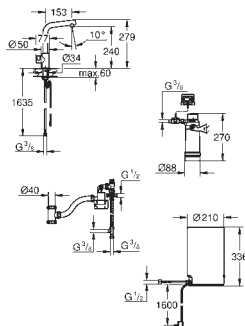

GROHE Red Mono

Pillar tap and M size boiler

GROHE Red Mono pillar tap

L-spout

GROHE ChildLock push buttons for boiling water
TÜV certified triple electronic safeguards against accidental activation of boiling water

GROHE Long-Life Shine durable sparkling sheen
insulated tubular spout, swivel area 150°

GROHE Red boiler M size

3 liter 100° C boiling water, 4 liter total capacity

required inlet pressure: 1-7 bar

with flexible connection hose and outlet for boiling water

CE approved

power supply 230 V 50 Hz

power consumption 2100 W, standby power consumption 15 W

energy efficiency class A

GROHE Blue S-Size filter starter set

for protection of the boiler from limescale

capacity 600 l at 20° dKH, flow rate measuring unit