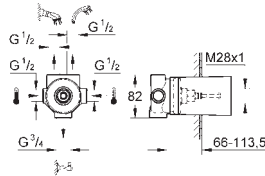

29 032 000

Concealed body

pre-assembled headpart 1/2"
threaded union 1/2"
installation depth infinitely adjustable
43 - 91 mm
DR-brass