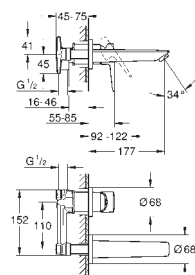

20 289 001

chrome

BauLoop
2-hole basin mixer
wall mounted
set for final installation and concealed body
GROHE Long-Life 35 mm ceramic cartridge
GROHE Long-Life Shine durable sparkling sheen
mousseur
centre distance 110 mm
projection 177 mm