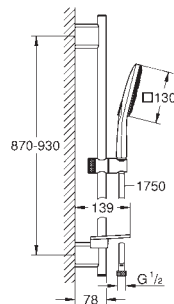

26 587 000

chrome

**Rainshower SmartActive 130 Cube
Shower rail set 3 sprays**

hand shower Rainshower SmartActive 130 Cube (26 582)

shower rail 900 mm

wall holders made of metal

Silverflex shower hose 1750 mm (28 388)

GROHE EasyReach tray

GROHE Water Saving 9.5 l/min flow limiter

GROHE DreamSpray perfect spray pattern

GROHE Long-Life Shine durable sparkling sheen

GROHE FastFixation Plus adjustable distance between

brackets for fixing to existing drilling holes

GROHE TileFix adjustable depth on upper and lower bracket

SpeedClean anti-lime system

Inner WaterGuide for a longer life

TwistStop to prevent hose from twisting