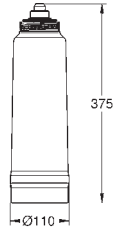

GROHE BLUE PURE

Ref. no.

Colour

40 881 001

GROHE Blue

Mineralization filter

mineralization filter enriches drinking water with magnesium (40 mg/l) and silicate (55 mg/l) for premium taste

feed water pressure 1.00 - 4.00 bar

filter lifetime one year

compatible with GROHE Blue Pure single faucets