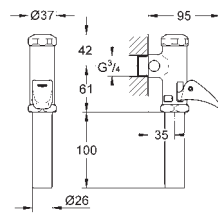

DAL-Automatic flush valve for WC
3/4"

chrome plated brass
GROHE Long-Life Shine durable sparkling sheen
for wash-down and wash-out bowls
with flow rate adjustment

37 108 000

chrome