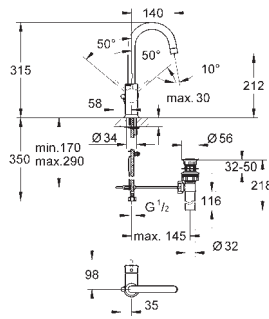

23 095 000

chrome

BauClassic
Single-lever basin mixer 1/2"
GROHE Long-Life 28 mm ceramic cartridge
GROHE Long-Life Shine durable sparkling sheen
swivel tubular spout
mousseur
pop-up waste set 1 1/4"
flexible connection hoses
rapid installation system