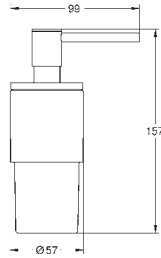

Allure Holder

fits glass 40 882 000 or soap dispenser 40 306 xx3 (please order separately)
 material: metal
 concealed fastening
GROHE Long-Life Shine durable sparkling sheen

- 40 886 000
- 40 886 DC0
- 40 886 GL0
- 40 886 DA0
- 40 886 AL0