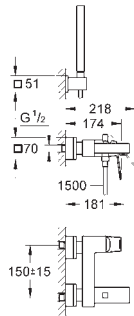

pop-up waste set 1 1/4"

flexible connection hoses between spout and side valves

GROHE EUROCUBE

Ref. no.

Colour

23 140 000
23 140 DC0
23 140 AL0

chrome
supersteel
brushed hard graphite

Eurocube
Single-lever bath mixer 1/2"
wall mounted
GROHE SilkMove 46 mm ceramic cartridge
GROHE Long-Life Shine durable sparkling sheen
adjustable flow rate limiter
automatic diverter: bath/shower
mousseur
integrated non-return valve in shower outlet
covered S-unions
protected against backflow