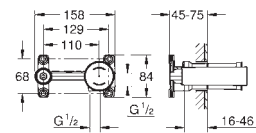

23 571 000

Single-lever mixer 1/2", universal concealed body

for 2-hole basin mixers

wall installation

GROHE SilkMove 35 mm ceramic cartridge

adjustable flow rate limiter

with temperature limiter

spout can be positioned on the right or left

DR-brass

installation device

with sealing sleeve