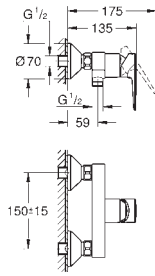

GROHE BAUEDGE

Ref. no. Colour

23 636 001 **chrome**
BauEdge
Single-lever shower mixer 1/2"
wall mounted
GROHE Long-Life 35 mm ceramic cartridge
with temperature limiter
GROHE Long-Life Shine durable sparkling sheen
adjustable flow rate limiter
shower bottom outlet with integrated non return-valve
protected against backflow
S-unions