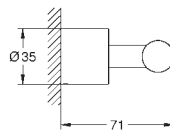

- 40 890 000
- 40 890 DC0
- 40 890 GL0
- 40 890 DA0
- 40 890 AL0

- chrome
- supersteel
- cool sunrise
- warm sunset
- brushed hard graphite

Aerio
Bathrobe hook
material: metal
concealed fastening
GROHE Long-Life Shine durable sparkling sheen