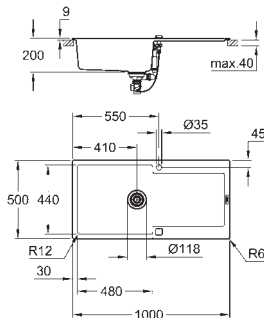

K500

Composite sink with drainer
model: K500 60-C 100/50 1.0 rev

mounting type: top mount
material: quartz composite

GROHE Whisper

min. cabinet size: 600 mm
dimensions: 1000 x 500 mm
1 bowl: 480 x 440 x 200 mm
outer radius: R6, inner bowl radius: R12

GROHE FastFixation installation system

sink mountable left or right

cut-out: 980 x 480 mm

drainer: automatic waste fitting

accessories included: automatic waste fitting with rotary handle, waste kit, basket

strainer waste, mounting set

optional: push to open excenter (40 986 SD0)

amount of fasteners included (top mount): 12

heat resistant up to 180° C

31 646 AT0
31 646 AP0

granite gray
granite black