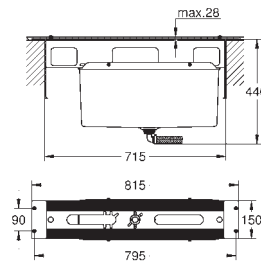

45 388 000

Supporting legs

for baseframe
for direct floor installation
fixing material
in units of 2