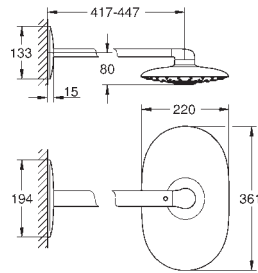

GROHE HEAD SHOWER SETS

Ref. no.

Colour

26 254 000

chrome

Rainshower Duo 360

Head shower set 450 mm, 2 sprays

head shower Rainshower Duo 360, spray plate chrome

2 spray patterns: GROHE PureRain and Trio Massage

horizontal 450 mm shower arm

GROHE DreamSpray perfect spray pattern

GROHE Long-Life Shine durable sparkling sheen

SpeedClean anti-lime system

Inner WaterGuide for a longer life

requires rough-in set 26 264 001 – to be ordered separately

26 264 001

Rainshower 360

Rough-in box for head shower set

inlets and outlets 1/2"

fixing points for back wall

leakproof housing

removable protection cover with installation information