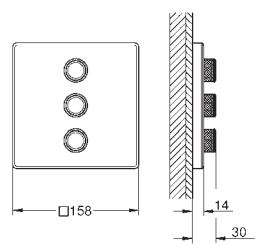

Grotherm SmartControl

GROHE FastFixation metal wall escutcheon, retroactively 6° adjustable

GROHE Long-Life Shine finish

GROHE SmartControl push for ON-OFF, turn for volume adjustment
exchangeable symbols

GROHE ProGrip with knurl structure

multiple outlets can be run simultaneously

cover plate in moon white acrylic glass

flow performance: outlet D = 28 l/min, outlet E = 28 l/min, outlet A = 28 l/min,

outlet D+E+A = 65 l/min

35 604 000

GROHE Rapido SmartBox universal rough-in box for concealed installation