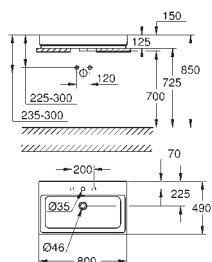

39 476 00H

alpine white

**Cube Ceramic
Counter top basin 80**

flat back side glazed
1 hole punched, 2 holes pre-punched
with overflow
800 x 490 mm

including fixation set

sanitary ware

GROHE PureGuard anti-scale coating and anti-bacterial glazing