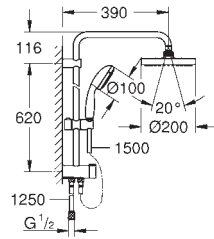

GROHE TEMPESTA SYSTEM

Ref. no.

Colour

27 389 002

chrome

Tempesta System 200

Shower system with diverter for wall mounting

horizontal 390 mm shower arm, adjustable before installation

change by diverter between hand shower,

head shower or head shower Eco setting

head shower Tempesta Cosmopolitan 200 (27 541)

2 spray patterns (via diverter): Rain, SmartRain

with ball joint

hand shower Tempesta 100 (28 578)

adjustable in height with gliding element

distance between diverter and upper bracket: 620 mm

shower hose Relexaflex 1500 mm (28 151)

shower hose Relexaflex 1250 mm (28 150)

flexible installation: connection to faucet / wall union for water

supply with 1/2" thread of the 1250 mm shower hose

minimum flow rate 7 l/min.

GROHE DreamSpray perfect spray pattern

GROHE Long-Life Shine durable sparkling sheen

SpeedClean anti-lime system

Inner WaterGuide for a longer life

27 399 002

chrome