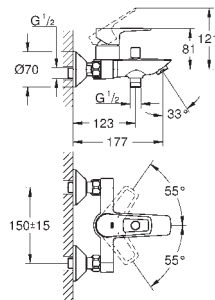

23 603 001 chrome

BauLoop
Single-lever bath mixer 1/2"
wall mounted
GROHE Long-Life 35 mm ceramic cartridge
with temperature limiter
GROHE Long-Life Shine durable sparkling sheen
adjustable flow rate limiter
automatic diverter: bath/shower
spout with mousseur
shower bottom outlet with integrated non return-valve
protected against backflow
S-unions