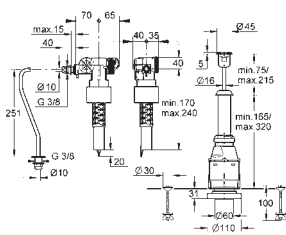

Servo-set

retrofit unit for close-coupled
flushing cisterns
connection from below
with filling valve, servo discharge valve
interruptible flush cycle
fixing set with 100 mm screws and
cellular rubber joint 100 mm dia.
centring for filling and discharge valve
when having larger bore holes
GROHE Long-Life Shine durable sparkling sheen

***) max. shortening 100 mm

37 521 P10

matt chrome/chrome