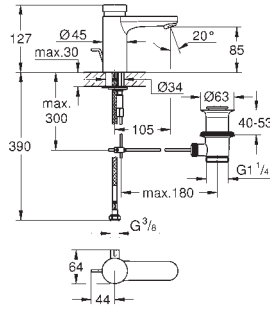

GROHE EUROSMART COSMOPOLITAN T

Ref. no.

Colour

36 318 000

chrome

Eurosmart Cosmopolitan T
Self-closing basin mixer with mixing device
and adjustable temperature limiter
GROHE Long-Life Shine durable sparkling sheen
pop-up waste set 1 1/4"
3 adjustable flow times: short - medium - long
(factory setting: short), approx. 7, 15, 30 sec
(pressure dependent)
pressure range 0.5 to 6 bar
flexible connection hoses
non-return valve
dirt strainers

36 317 000

chrome

ditto, without pop-up waste set