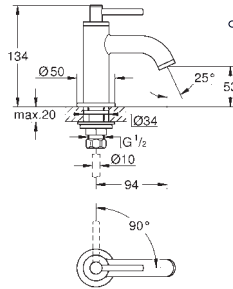

- 20 658 000
- 20 658 DC0
- 20 658 GL0
- 20 658 DA0
- 20 658 AL0

- chrome
- supersteel
- cool sunrise
- warm sunset
- brushed hard graphite

Atrio
Pillar tap 1/2" XS-Size
headpart 1/2" - 90°
GROHE Long-Life Shine durable sparkling sheen
GROHE EcoJoy 5.7 l/min laminar mousseur
mousseur