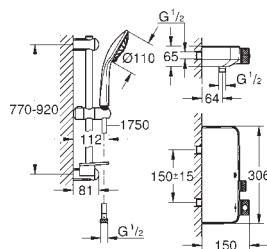

**Grotherm SmartControl
Safety shower mixer 1/2" with shower set**

Grotherm SmartControl thermostatic shower mixer (34 719)

Euphoria 110 Massage shower set, 900 mm (27 226)

34 720 000

chrome