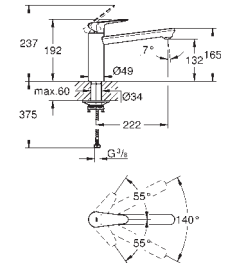

31 715 000

chrome

BauCurve

Single-lever sink mixer 1/2"

medium spout

GROHE Long-Life Shine durable sparkling sheen

GROHE Long-Life 35 mm ceramic cartridge

Lead and Nickel Free Inner Water Ways

swivel tubular spout

swivel area 140°, mousseur with coin slot for tool free replacement

flexible connection hoses

metal fixation set