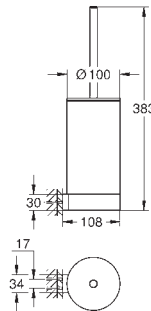

Ref. no.	Colour
41 076 000	chrome
41 076 DC0	supersteel
41 076 BE0	polished nickel
41 076 EN0	brushed nickel
41 076 GL0	cool sunrise
41 076 GN0	brushed cool sunrise
41 076 DA0	warm sunset
41 076 DL0	brushed warm sunset
41 076 A00	hard graphite
41 076 AL0	brushed hard graphite

Selection
Toilet brush set
material: glass / metal
wall mounted
concealed fastening
GROHE Long-Life Shine durable sparkling sheen

40 791 001	white
40 791 KS1	velvet black

Spare brush head