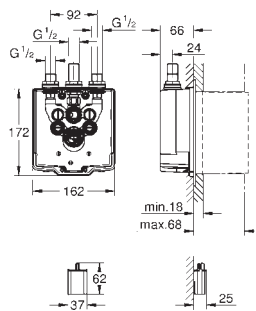

36 464 000

**Eurosmart Cosmopolitan E
Concealed body**

for shower
with integrated pre-adjustable thermostatic mixer
suitable for infra-red set 36 463 000
2 stop valves
non-return valves with filters
6V lithium battery, type CR-P2
battery lifetime: approx. 7 years (150 actuations a day)
allows for waterproofing of wall construction surrounding the concealed body
with sealing sleeve