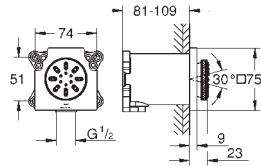

- 26 802 000
- 26 802 DC0
- 26 802 GN0
- 26 802 DL0
- 26 802 A00
- 26 802 AL0

- chrome
- supersteel
- brushed cool sunrise
- brushed warm sunset
- hard graphite
- brushed hard graphite

Rainshower Aqua Body spray cube 2 spray

spray pattern:
PureRain, ActiveJet
including concealed body and compound seal
75 x 75 mm
pivoting range ± 15° rotatable
connection thread 1/2"

throw distance 600 mm
GROHE Water Saving 3.3 l/min flow limiter
GROHE DreamSpray perfect spray pattern
GROHE Long-Life Shine durable sparkling sheen
SpeedClean anti-lime system
minimum pressure 1.0 bar
not suitable for instantaneous heater