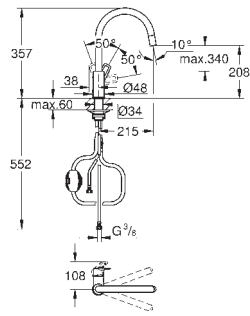

GROHE BAU LINES

Ref. no.

Colour

30 543 000

chrome

BauLoop

Single-lever sink mixer 1/2"

high spout

GROHE Long-Life Shine durable sparkling sheen

GROHE Long-Life 28 mm ceramic cartridge

Lead and Nickel Free Inner Water Ways

pull-out mousseur spray

adjustable flow rate limiter

swivel tubular spout

swivel area 360°

protected against backflow

flexible connection hoses

metal fixation set