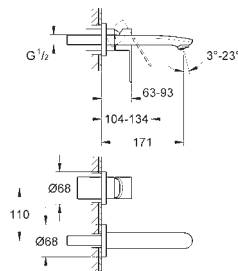

19 571 002

chrome

Eurostyle Cosmopolitan
2-hole basin mixer
S-Size

wall mounted
final installation for 23 571
without concealed body
metal rosette

GROHE Long-Life Shine durable sparkling sheen
GROHE AquaGuide adjustable mousseur
centre distance 110 mm
projection 171 mm