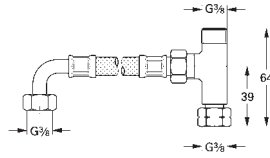

47 533 000

chrome

**Grohtherm Micro
Connection set**

for Grohtherm Micro
union nut 3/8"
T-unit
2 outlets 3/8" male thread
flexible connection hose
union nuts

GROHE Long-Life Shine durable sparkling sheen