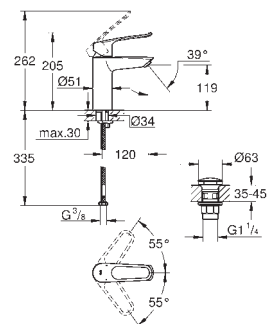

23 981 003

chrome

Eurosmart

Single-lever basin mixer 1/2"

M-Size

single hole installation
loop metal lever
lever length 130 mm

GROHE SilkMove 35 mm ceramic cartridge
adjustable flow rate limiter
with temperature limiter

laminar flow limiter 9 l/min

GROHE FastFixation installation system

smooth body with push-open pop-up waste set 1 1/4"

flexible connection hoses

SPECIAL FAUCETS