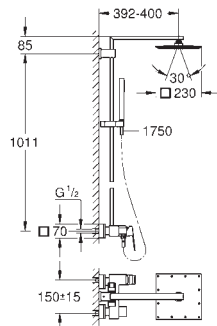

23 147 001

chrome

Euphoria Cube System 230

Shower system with single lever mixer for wall mounting

shower arm, projection 400 mm
exposed single-lever shower mixer with diverter
Rainshower 230 metal head shower (27 479)
spray pattern: Rain
with ball joint

hand shower Euphoria Cube Stick (27 698)

adjustable in height with gliding element

Silverflex shower hose 1750 mm (28 388)

GROHE SilkMove 35 mm ceramic cartridge

GROHE DreamSpray perfect spray pattern

GROHE Long-Life Shine durable sparkling sheen

SpeedClean anti-lime system

Inner WaterGuide for a longer life

TwistStop to prevent hose from twisting

suitable for instantaneous heaters from 18 kW/h

minimum flow rate 7 l/min.