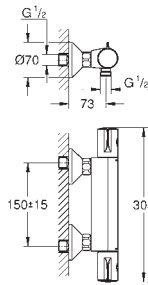

GROHE GROHTHERM 800

Ref. no.

Colour

34 558 000

chrome

Grotherm 800

Shower Safety mixer

wall mounted

GROHE Long-Life Shine durable sparkling sheen

GROHE SafeStop safety button at 38°C

GROHE SafeStop Plus optional temperature limiter at 43°C included

GROHE TurboStat compact cartridge

integrated stop valve

volume handle with **GROHE EcoButton**

ceramic headpart 1/2", 180°

shower bottom outlet 1/2"

dirt strainers

built-in non-return valves

S-unions

GROHE Water Saving - Less water, perfect flow

34 567 000

chrome