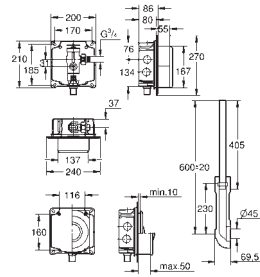

GROHE WC FLUSH VALVES

Ref. no.

Colour

37 153 000

Flush valve for WC
concealed installation with 37048000
(3/4")
stop valve
6 - 9 l adjustable
flow pressure range from 1.2 - 5.0 bar
with flow rate adjustment
box for concealed installation with
flush elbow
flush pipe adjustable in length
without wall plate/actuation
low noise (group I acc. to German Noise Specification)