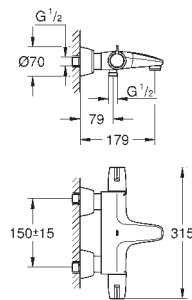

34 665 000

chrome

**Grotherm Special
Bath Safety Mixer**

wall mounted
ergonomic handles
Aquadimmer handle with multiple function
flow control, integrated stop valve, diverter bath/shower
GROHE TurboStat compact cartridge
temperature scale handle with internal safety stop between 35C and 43C
easy thermal disinfection via optional key 47 994 000
shower bottom outlet with integrated non return-valve
laminar mousseur
dirt strainers, with S-unions and with covers
GROHE FastFixation for fast exchange of non return valves in connections
100% GROHE CoolTouch safety housing with CoolTouch escutcheons
GROHE Long-Life Shine durable sparkling sheen
GROHE SafetyPlus fixed temperature stop