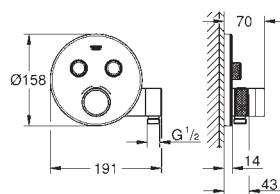

35 604 000
GROHE Rapido SmartBox universal rough-in box for concealed installation