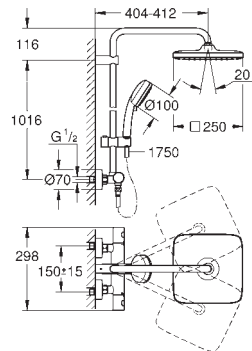

26 689 000

chrome

Tempesta Cosmopolitan System 250 Cube Shower system with Safety Mixer for wall mounting

horizontal swivable 390 mm shower arm
exposed Safety Mixer with Aquadimmer function
head shower Tempesta 250 Cube (26 685)
spray pattern: Rain
head shower with white rear cover
with ball joint
GROHE Water Saving 9.5 l/min flow limiter
hand shower Tempesta Cosmopolitan 100 (27 571)
GROHE Water Saving 5.7 l/min. flow limiter
adjustable in height with gliding element
Rotaflex shower hose 1750 mm 1/2" x 1/2" (28 410)
GROHE TurboStat compact cartridge
GROHE SafeStop safety button at 38C
GROHE SafeStop Plus optional temperature limiter at 43°C included
GROHE DreamSpray perfect spray pattern
GROHE Long-Life Shine durable sparkling sheen
SpeedClean anti-lime system
Inner WaterGuide for a longer life
TwistStop to prevent hose from twisting
minimum flow rate 7 l/min.
optional upgrade: **GROHE EasyReach** tray (26 362)