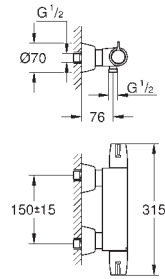

GROHE GROHTHERM SPECIAL

Ref. no.

Colour

34 667 000

chrome

**Grotherm Special
Shower Safety mixer**

wall mounted
ergonomic handles, ceramic headparts 1/2", 90°
GROHE TurboStat compact cartridge
temperature scale handle with internal safety stop between 35C and 43C
easy thermal disinfection via optional key 47 994 000
integrated stop valve
shower bottom outlet with integrated non return-valve
dirt strainers, with S-unions and with covers
GROHE FastFixation for fast exchange of non return valves in connections
100% GROHE CoolTouch safety housing with CoolTouch escutcheons
GROHE Long-Life Shine durable sparkling sheen
GROHE SafetyPlus fixed temperature stop