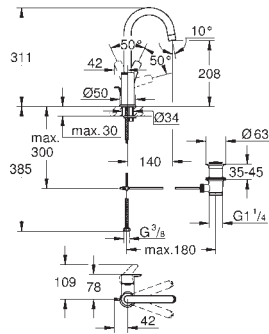

Ref. no.

Colour

23 537 003

chrome

Eurosmart
Single-lever basin mixer 1/2"
L-Size

GROHE SilkMove 28 mm ceramic cartridge with temperature limiter
GROHE Long-Life Shine durable sparkling sheen
GROHE Water Saving mousseur 5.7 l/min
GROHE FastFixation installation system
swivel tubular spout
pop-up waste set 1 1/4"
flexible connection hoses

23 970 003

chrome

ditto, smooth body with push-open pop-up waste set 1 1/4"