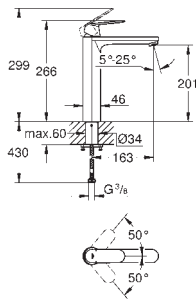

23 921 000

chrome

Eurocosmo
Single-lever basin mixer 1/2"
XL-Size
for free-standing basins
GROHE SilkMove 28 mm ceramic cartridge
with temperature limiter
GROHE Long-Life Shine durable sparkling sheen
GROHE Water Saving mousseur 5.7 l/min
GROHE AquaGuide adjustable mousseur
rapid installation system
smooth body
flexible connection hoses