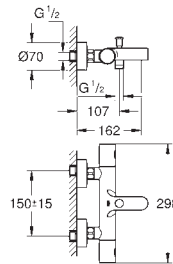

**Grotherm 800 Cosmopolitan
Bath Safety Mixer**

wall mounted

GROHE Long-Life Shine durable sparkling sheen

GROHE MetalGrip ergonomically shaped metal handles

GROHE SafeStop safety button at 38°C

GROHE SafeStop Plus optional temperature limiter at 43°C included

GROHE TurboStat compact cartridge

integrated stop valve

automatic diverter: bath/shower

volume handle with **GROHE EcoButton**

ceramic headpart 1/2", 180°

shower bottom outlet 1/2"

mousseur

built-in non-return valves

dirt strainers

S-unions

GROHE Water Saving - Less water, perfect flow