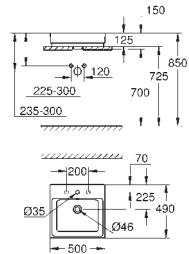

39 478 00H

alpine white

Cube Ceramic Counter top basin 50
flat back side glazed
1 hole punched, 2 holes pre-punched
with overflow
500 x 490 mm
including fixation set
sanitary ware
GROHE PureGuard anti-scale coating and anti-bacterial glazing