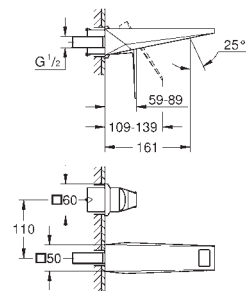

Allure Brilliant
2-hole basin mixer
S-Size

wall mounted
without concealed body
final installation for 23 200

GROHE Long-Life Shine durable sparkling sheen
GROHE Water Saving 5.0 l/min. flow limiter
spout with integrated mousseur
centre distance 110 mm
projection 161 mm