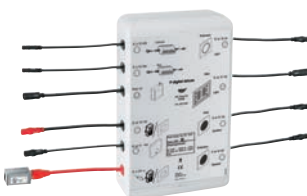

GROHE F-digital Deluxe

Base unit box 4.0 Bluetooth F-Series 40" (BCU V4.0)

to control LightCurtain of Rainshower F-Series 40"

AquaSymphony ceiling shower

additional light, sound and steam modules can be connected

2 plug connections, each for one pair of sound modules (36 473 000)

1 plug connection for one pair of light modules (36 472 000)

1 plug connection LightCurtain for Rainshower Aqua 40" AquaSymphony (26 863 000)

2 plug connections for steam module (29 414 000), including 1 connection for steam generator and 1 connection for temperature sensor

2 plug connections for power supply

2 plug connections for Bluetooth unit (supply voltage and data line)

must be accessible for service

optional the base unit box can be placed into extra equipment 36 474 000

36 474 000

chrome