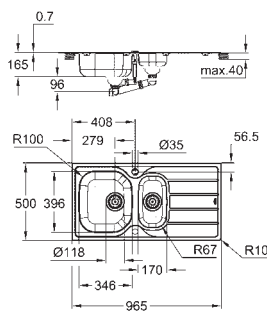

31 564 SD1

stainless steel

K200

Stainless steel sink with drainer

model: K200 60-S 96.5/50 1.5 rev

mounting type: top mount

material: stainless steel AISI 304 (V2A)

material thickness: 0.7 mm

GROHE Long-Life Shine finish

finish: satin finish

GROHE Whisper

min. cabinet size: 600 mm

dimensions: 965 x 500 mm

1 bowl: 346 x 396 x 150 mm

1 bowl: 170 x 320 x 80 mm

outer radius: R10 (topmount), inner bowl radius: R100

GROHE FastFixation installation system

sink mountable left or right

cut-out (top mount): 941 x 476 mm

drilling holes: 2 x 35 mm

waste: Ø 3.5" waste strainer with automatic waste fitting

accessories included: automatic waste fitting with rotary handle, waste kit, basket

strainer waste, mounting set

optional: push to open excenter (40 986 SD0)

amount of fasteners included (top mount): 16