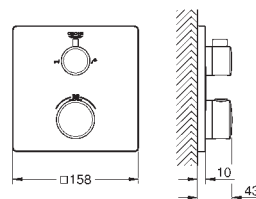

GROHE GROHTHERM 2 HANDLE TRIM SETS

Ref. no. Colour

24 078 000 chrome

Grotherm
Safety mixer for 1 outlet with shut off valve
final installation for GROHE Rapido SmartBox (35 604)
GROHE TurboStat compact cartridge
GROHE Long-Life Shine durable sparkling sheen
GROHE FastFixation escutcheon with covered shaft sealing and covered fixing metal escutcheon, retroactively 6° adjustable
GROHE SafeStop safety button at 38C
GROHE SafeStop Plus optional temperature limiter at 43°C or 46°C included
built-in non-return valves and dirt strainers
ceramic stop valve, 120°
outlet B = 27 l/min, outlet C = 30 l/min

35 604 000
GROHE Rapido SmartBox universal rough-in box for concealed installation

24 079 000 chrome

Grotherm
Safety shower mixer for 2 outlets with integrated shut off/diverter valve
final installation for GROHE Rapido SmartBox (35 604)
GROHE TurboStat compact cartridge
GROHE Long-Life Shine durable sparkling sheen
GROHE FastFixation escutcheon with covered shaft sealing and covered fixing metal escutcheon, retroactively 6° adjustable
printed head and hand shower symbol
GROHE SafeStop safety button at 38C
GROHE SafeStop Plus optional temperature limiter at 43°C or 46°C included
GROHE AquaDimmer, integrated shut off/diverter valve
outlet B = 27 l/min, outlet C = 30 l/min

35 604 000
GROHE Rapido SmartBox universal rough-in box for concealed installation

24 080 000 chrome