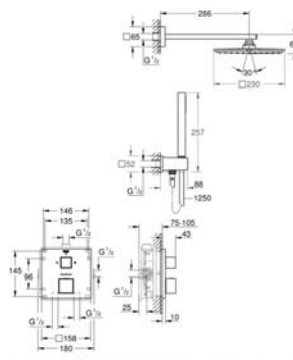

Grotherm Cube
Perfect shower set with Rainshower Allure 230
Grotherm Cube set for final installation with Aquadimmer (24 154)
GROHE Rapido SmartBox (35 604)
Rainshower 230 metal head shower (27 479)
Rainshower shower arm (27 709)
hand shower Euphoria Cube (27 699)
shower outlet elbow (26 370)
Silverflex shower hose 1.250 mm (28 362)