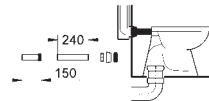

37 102 SH0

alpine white

Inlet set
connecting pipe from flush pipe of
concealed flush valve 6 to 9l and
concealed flushing cistern
to **pedestal WC**
connector
escutcheon