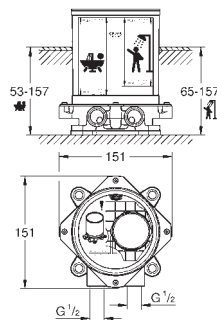

Rough-in set 1/2"

for floor-mounted bath mixers/spouts and shower mixers

installation plate with 360° horizontal and 3° vertical adjustment

installation depth 53-157 mm for bath mixers/spouts,

depth compensation 104 mm

installation depth 65-157 mm for shower mixers, depth compensation 92 mm

two 1/2" female connections (hot/cold supplies)

flushing plug

gasket included

fixing material

13 486 000

chrome

13 486 DC0

supersteel

13 486 AL0

brushed hard graphite

Allure Brilliant

Cascade spout for bath and shower

wall mounted

GROHE Long-Life Shine durable sparkling sheen

projection 180 mm