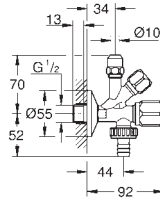

GROHE WAS VALVES

Ref. no.

Colour

22 035 000

chrome

Original WAS combination service valve 1/2"
pre-roughened connection thread for easy sealing
wall connection 1/2"
outlet thread 3/8"
with length compensation
with compression nut Ø 10mm
outlet 3/4"
with hose connection
grease chamber headpart
non-return valve type EB
long connecting shaft
ergonomic handle
marking: neutral
metal push-on escutcheon Ø 55 mm
GROHE Long-Life Shine finish
for combination with pipe ventilating valve type HB 41 239 000

22 033 000

chrome