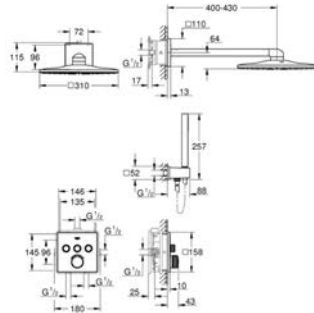

SmartControl
Perfect shower set
concealed mixer with 3 valves
SmartControl mixer (29 149)
GROHE Rapido SmartBox (35 604)
Rainshower SmartActive 310 Cube head shower set (26 479), rough-in (26 483)
hand shower Euphoria Cube Stick (27 698)
Euphoria Cube wall union with integrated shower holder (26 370)
Silverflex shower hose 1500 mm 1/2" x 1/2" (28 364)

14 077 XH0 **chrome/frosted granite**