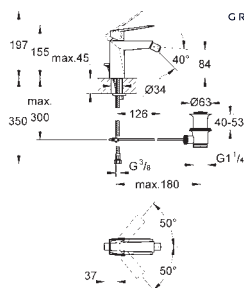

Ref. no.

Colour

29 403 000
29 403 DC0
29 403 AL0

chrome
supersteel
brushed hard graphite

Allure Brilliant
2-hole basin mixer
M-Size

wall mounted
without concealed body
final installation for
23 200

GROHE Long-Life Shine durable sparkling sheen
GROHE Water Saving 5.0 l/min. flow limiter
spout with integrated mousseur
centre distance 110 mm
projection 210 mm

29 517 000
29 517 DC0
29 517 AL0

chrome
supersteel
brushed hard graphite

Allure Brilliant Private Collection two-hole basin mixer with knurled handle

29 519 000
29 519 DC0
29 519 AL0

chrome
supersteel
brushed hard graphite

Allure Brilliant Private Collection two-hole basin mixer with white Caesarstone handle

29 521 000
29 521 DC0
29 521 AL0

chrome
supersteel
brushed hard graphite

Allure Brilliant Private Collection two-hole basin mixer with black Caesarstone handle

23 200 002

Single-lever mixer 1/2"
concealed body

for 2-hole basin mixers
wall installation
without finishing trim set

GROHE SilkMove 35 mm ceramic cartridge
adjustable flow rate limiter
spout can be positioned on the right or left
installation depth 45 to 75 mm
DR-brass
installation device
allows for waterproofing of wall construction surrounding the concealed body with sealing sleeve

24 347 000
24 347 DC0
24 347 AL0

chrome
supersteel
brushed hard graphite

Allure Brilliant
Single-lever bidet mixer 1/2"
M-Size

GROHE SilkMove 28 mm ceramic cartridge
temperature limiter
GROHE Long-Life Shine durable sparkling sheen
GROHE FastFixation installation system
ball-joint mousseur
pop-up waste set 1 1/4"
flexible connection hoses