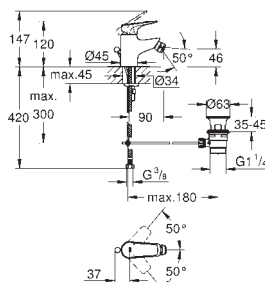

23 754 000

chrome

BauFlow
Single-lever bidet mixer 1/2"
GROHE Long-Life 28 mm ceramic cartridge
GROHE Long-Life Shine durable sparkling sheen
GROHE Water Saving mousseur 5.7 l/min
rapid installation system
with ball joint
pop-up waste set 1 1/4"
flexible connection hoses