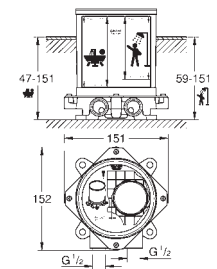

29 086 000

Rough-in set 1/2"

for floor-mounted bath spouts and mixers

installation plate with 360° horizontal and 3° vertical adjustment

installation depth 47-151 mm

depth compensation 104 mm

two 1/2" female connections (hot/cold supplies)

flushing plug