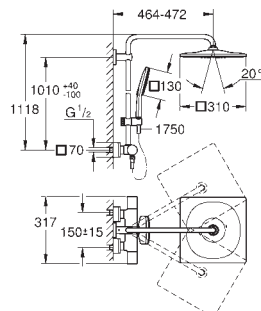

GROHE RAINSHOWER SMARTACTIVE SYSTEM

Ref. no.

Colour

26 648 000

chrome

Rainshower SmartActive 310

Shower system with Safety Mixer for wall mounting

horizontal swivable 450 mm shower arm
exposed Safety Mixer with Aquadimmer function
head shower Rainshower Mono 310 (26 562)
with ball joint

hand shower Rainshower SmartActive 130 (26 574)
adjustable in height with gliding element
Silverflex shower hose 1750 mm (28 388)

GROHE TurboStat compact cartridge

GROHE SafeStop safety button at 38C

GROHE SafeStop Plus optional temperature limiter at 43°C included

GROHE CoolTouch no risk of scalding

GROHE DreamSpray perfect spray pattern

GROHE SmartTip showering spray selection via push of a ring

GROHE Long-Life Shine durable sparkling sheen

GROHE Water Saving 9.5 l/min flow limiter

GROHE FastFixation upper bracket adjustable

SpeedClean anti-lime system

minimum flow rate 7 l/min.

26 648 LS0

moon white

ditto, head shower with white spray plate

22 119 KF0

phantom black

Rainshower SmartActive 310

Shower system with Safety Mixer for wall mounting

horizontal swivable 450 mm shower arm
exposed Safety Mixer with Aquadimmer function
head shower Rainshower Mono 310
with ball joint

hand shower Rainshower SmartActive 130 (22 127 KF0)

adjustable in height with gliding element

Silverflex shower hose 1750 mm (28 388)

GROHE TurboStat compact cartridge

GROHE SafeStop safety button at 38C

GROHE SafeStop Plus optional temperature limiter at 43°C included

GROHE CoolTouch no risk of scalding

GROHE DreamSpray perfect spray pattern

GROHE SmartTip showering spray selection via push of a ring

GROHE Long-Life Shine finish

GROHE Water Saving 9.5 l/min flow limiter

GROHE FastFixation upper bracket adjustable

SpeedClean anti-lime system

minimum flow rate 7 l/min.

26 652 000

chrome