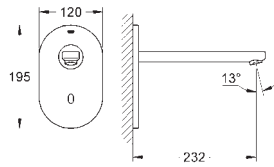

36 335 SD0

stainless steel

ditto, projection 172 mm

36 337 001

**Euroeco Cosmopolitan E
Concealed mounting box**

wall installation for installation with pre-mixed or cold water suitable for IR-sets for final installation stop valve connection housing for power supply allows for waterproofing of wall construction surrounding the concealed body with sealing sleeve