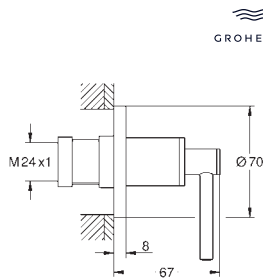

- 29 397 000
- 29 397 DC0
- 29 397 GL0
- 29 397 DA0
- 29 397 AL0

- chrome
- supersteel
- cool sunrise
- warm sunset
- brushed hard graphite

Aerio

Concealed valve exposed part

for concealed valve 35 028 or 29 032
GROHE Long-Life Shine durable sparkling sheen
installation depth infinitely adjustable
20-80 mm
escutcheon with screwable wall sealing
with lever handle