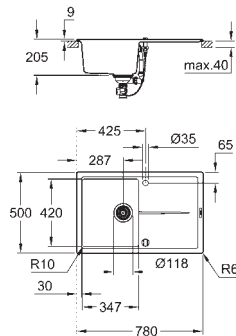

GROHE COMPOSITE SINKS

Ref. no.

Colour

31 639 AT0
31 639 AP0

granite gray
granite black

K400

Composite sink with drainer
model: K400 50-C 78/50 1.0 rev

mounting type: top mount
material: quartz composite

GROHE Whisper

min. cabinet size: 500 mm
dimensions: 780 x 500 mm
1 bowl: 347 x 440 x 205 mm

outer radius: R6, inner bowl radius: R10

GROHE FastFixation installation system

sink mountable left or right
cut-out: 765 x 485 mm

drainer: automatic waste fitting

accessories included: automatic waste fitting with rotary handle, waste kit, basket

strainer waste, mounting set

optional: push to open excenter (40 986 SD0)

amount of fasteners included (top mount): 10

heat resistant up to 180° C

31 640 AT0
31 640 AP0

granite gray
granite black