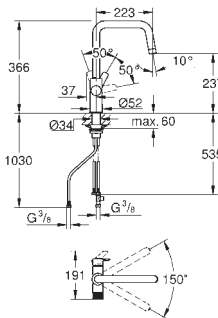

30 583 000

chrome

30 583 DC0

supersteel

GROHE Blue Pure Eurosmart

Filter faucet

consisting of:

GROHE Blue single-lever sink mixer with filter function
single hole installation

U spout

separate handle for filtered water

GROHE SilkMove 28 mm ceramic cartridge

swivel tubular spout

swivel area 150°

separate inner water ways for filtered and non-filtered water

flexible connection hoses