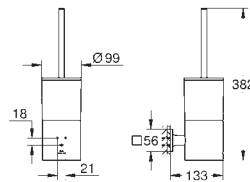

40 340 001
40 340 GN1
40 340 DL1
40 340 A01

chrome
brushed cool sunrise
brushed warm sunset
hard graphite

Allure
Toilet brush set

wall mounted
concealed fastening
material: glass / metal
GROHE Long-Life Shine durable sparkling sheen