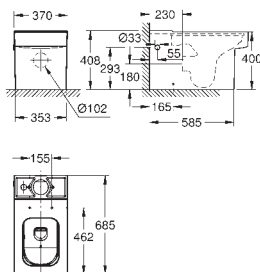

39 484 00H

alpine white

Cube Ceramic Floor standing WC for close coupled combination

close coupled
universal trap for horizontal and vertical outlet
rimless
flush volume 3/4,5 l
including fixation set
cistern to be ordered separately
sanitary ware
fully skirted with invisible fixation
GROHE PureGuard anti-scale coating and anti-bacterial glazing
compatible with seat and cover 39 488 000 (soft close)