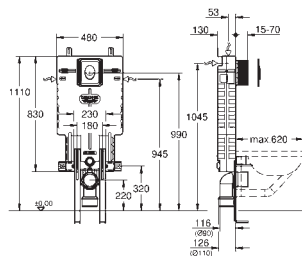

39 452 000

chrome

Uniset

3-in-1 set for WC

with flushing cistern GD 2

Uniset element for WC (38 643 001)

Skate Air flush plate, chrome, vertical installation (38 505 000)

support feet (37 304 000)