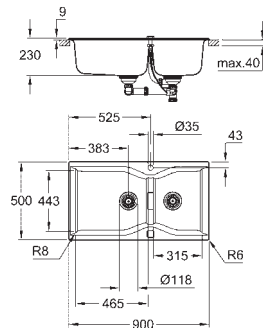

GROHE COMPOSITE SINKS

Ref. no.

Colour

31 657 AT0
31 657 AP0

granite gray
granite black

K700

Composite sink

model: K700 90-C 83.8/55.9 2.0

mounting type: top mount or undermount

material: quartz composite

GROHE Whisper

min. cabinet size: 900 mm

dimensions: 838 x 559 mm

1 bowl: 406 x 438 x 241 mm

1 bowl: 316 x 438 x 241 mm

outer radius: R6, inner bowl radius: R15

GROHE FastFixation installation system

sink mountable left

cut-out (top mount installation): 818 x 539 mm

cut-out (undermount installation): 757 x 437 mm

drainer: automatic waste fitting

accessories included: automatic waste fitting with rotary handle, waste kit, basket

strainer waste, mounting set

optional: push to open excenter (40 986 SD0)

amount of fasteners included (top mount): 9

amount of fasteners included (undermount): 9

heat resistant up to 180° C

31 658 AT0
31 658 AP0

granite gray
granite black

K700

Composite sink

model: K700 100-C 90/50 2.0 rev

mounting type: top mount

material: quartz composite

GROHE Whisper

min. cabinet size: 1000 mm

dimensions: 900 x 500 mm

1 bowl: 465 x 443 x 230 mm

1 bowl: 315 x 443 x 230 mm

outer radius: R6, inner bowl radius: R8

GROHE FastFixation installation system

sink mountable left or right

cut-out: 880 x 480 mm

drainer: automatic waste fitting

accessories included: automatic waste fitting with rotary handle, waste kit, basket

strainer waste, mounting set

optional: push to open excenter (40 986 SD0)

amount of fasteners included (top mount): 10

heat resistant up to 180° C