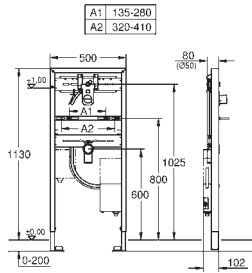

GROHE EUROCUBE E

Ref. no.

Colour

38 748 002

chrome

Rapid SL

Element for wash basin with roughin-in set for infra-red electronic
suitable for trim sets Essence E 36 447 000 and Eurocube E 36 442 000
1.13 m installation height

for on-the-wall installations or studded walls
powder coated steel frame, self-supporting
for dry-cladding, completely pre-assembled
wash basin fixing bolts M10 with fixing device for ceramic
variable distance of fixing bolts
HT-outlet bend Ø 50 mm

seal Ø 32 mm
pre-mounted roughing-in set with protecting block
fire-proof pipe for laying electronic cables
installation box with water group, stop valve and flush elbow
connection with noise protected fitting holder 1/2"

connecting box for mains supply 230 V
CE approved
for installation with pre-mixed or cold water
for on-the-wall installation 38 558 00M needs to be ordered separately

36 407 001