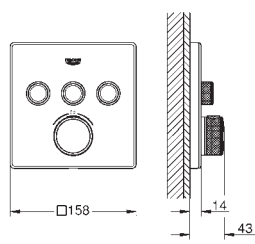

Grotherm SmartControl

Safety mixer for concealed installation with 3 valves
final installation for GROHE Rapido SmartBox (35 604)

GROHE FastFixation metal wall escutcheon, retroactively 6° adjustable

GROHE Long-Life Shine finish

GROHE SmartControl push for ON-OFF, turn for volume adjustment
exchangeable symbols

GROHE TurboStat compact cartridge

GROHE ProGrip with knurl structure

GROHE SafeStop safety button at 38°C

GROHE SafeStop Plus optional temperature limiter at 43°C or 46°C included

built-in non-return valves and dirt strainers

multiple outlets can be run simultaneously

cover plate in moon white acrylic glass

flow performance: outlet A = 23 l/min, outlet B = 27 l/min, outlet C = 23 l/min,

outlet A + B = 33 l/min, outlet A + B + C = 36 l/min

35 604 000

GROHE Rapido SmartBox universal rough-in box for concealed installation

29 158 LS0

moon white