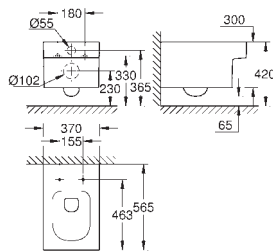

39 245 00H

alpine white

Cube Ceramic Wall hung WC

for concealed cistern
horizontal outlet
wash down
rimless
flush volume 3/4,5 l
including fixation set
sanitary ware
fully skirted with invisible fixation
GROHE PureGuard anti-scale coating and anti-bacterial glazing
compatible with seat and cover 39 488 000 (soft close)