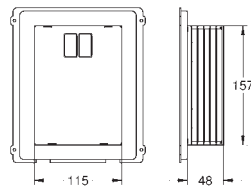

40 949 000

chrome

Revision shaft for small flush plates

for combination with 80 mm cistern