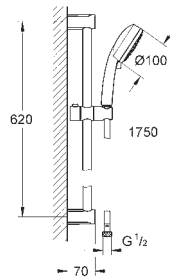

27 580 002

chrome

Tempesta Cosmopolitan 100

Shower rail set 4 sprays

hand shower Tempesta Cosmopolitan 100 (27 575)

shower rail, 600mm (27 521)

Relexaflex hose 1750 mm 1/2"x1/2" (28 154)

GROHE Water Saving 9.5 l/min flow limiter

GROHE DreamSpray perfect spray pattern

GROHE Long-Life Shine durable sparkling sheen

SpeedClean anti-lime system

Inner WaterGuide for a longer life