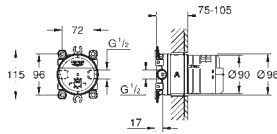

GROHE HEAD SHOWER SETS

Ref. no.

Colour

26 484 000

Rainshower

Universal rough-in box, 1/2"

for head shower set

26 475 / 26 477 / 26 479 / 26 481

2 inlets, 1/2"

installation depth 75-105 mm

connection unit in DR brass

stable build-in box and protective cover

leakproof housing

GROHE Water Saving 9.5 l/min flow limiter per each water way

26 483 000

ditto, with non-restricted flow

26 558 000

chrome

Rainshower Mono 310

Head shower set 422 mm, 1 spray

head shower Rainshower 310, spray plate chrome (26 562)

1 spray pattern: GROHE PureRain

shower arm Rainshower 422 mm (26 146)

GROHE Water Saving 9.5 l/min flow limiter

GROHE DreamSpray perfect spray pattern

GROHE Long-Life Shine durable sparkling sheen

SpeedClean anti-lime system

Inner WaterGuide for a longer life