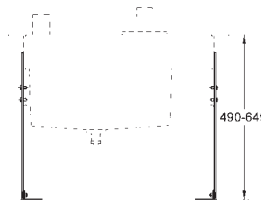

Ref. no.

Colour

29 405 000
29 405 DC0
29 405 AL0

chrome
supersteel
brushed hard graphite

Allure Brilliant

4-hole bath combination

GROHE SilkMove 46 mm ceramic cartridge
GROHE Long-Life Shine durable sparkling sheen
pre-assembled spout fixing
single lever mixer operating element
bath spout with integrated mousseur
diverter bath/shower
hand shower Euphoria Cube+ 6.5 l/min
metal shower hose 2000 mm (always chrome for any colour of the set)
flexible connection hoses
connection for shower hose
protected against backflow
for use with 29 037

29 523 000
29 523 DC0
29 523 AL0

chrome
supersteel
brushed hard graphite

Allure Brilliant Private Collection four-hole bath combination with knurled handle

29 525 000
29 525 DC0
29 525 AL0

chrome
supersteel
brushed hard graphite

Allure Brilliant Private Collection four-hole bath combination with white Caesarstone handle

29 527 000
29 527 DC0
29 527 AL0

chrome
supersteel
brushed hard graphite

Allure Brilliant Private Collection four-hole bath combination with black Caesarstone handle

29 037 000

**4/5-hole bath/shower combination (optional)
base frame for installation**

drainage box with integrated outlet for splash water
caps to cover screw fixations always come in chrome color

45 388 000

Supporting legs

for baseframe
for direct floor installation
fixing material
in units of 2