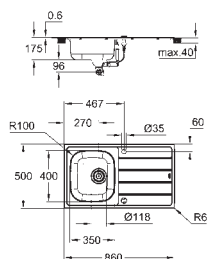

31 562 SD1

stainless steel

Bau

Kitchen sink and tap bundle

K200 stainless steel sink with drainer (31 552 SD1)

mounting type: top mount

Bau Edge single lever sink mixer (31 367 001)

accessories included: automatic waste fitting with rotary handle, waste kit, basket

strainer waste, mounting set