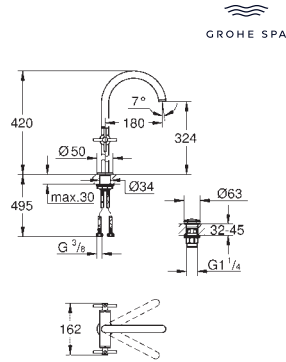

Ref. no.

Colour

- 21 149 000
- 21 149 DC0
- 21 149 GL0
- 21 149 DA0
- 21 149 AL0

- chrome
- supersteel
- cool sunrise
- warm sunset
- brushed hard graphite

Atrio
Single-hole basin mixer 1/2"
XL-Size

for free-standing basins
ceramic headparts 1/2", 90°
GROHE Long-Life Shine durable sparkling sheen
GROHE EcoJoy 5.7 l/min laminar mousseur
swivel tubular spout with mousseur and stop limiter
Push-open waste set 1 1/4"
flexible connection hoses
with cross handles
Sets of caps with „H“ and „C“ marking and without marking