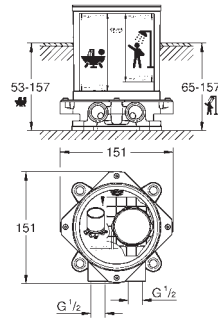

GROHE SPA

GROHE GRANDERA

SPA BATH FAUCETS

Ref. no.

Colour

45 984 001

Rough-in set 1/2"

for floor-mounted bath mixers/spouts and shower mixers
installation plate with 360° horizontal and 3° vertical adjustment
installation depth 53-157 mm for bath mixers/spouts,
depth compensation 104 mm
installation depth 65-157 mm for shower mixers, depth compensation 92 mm
two 1/2" female connections (hot/cold supplies)
flushing plug
gasket included
fixing material