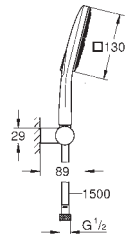

26 588 000

chrome

Rainshower SmartActive 130 Cube

Wall holder set 3 sprays

hand shower Rainshower SmartActive 130 Cube (26 582)

wall shower holder, adjustable (27 055)

Silverflex shower hose 1500 mm 1/2" x 1/2" (28 364)

GROHE Water Saving 9.5 l/min flow limiter

GROHE DreamSpray perfect spray pattern

GROHE Long-Life Shine durable sparkling sheen

SpeedClean anti-lime system

Inner WaterGuide for a longer life

TwistStop to prevent hose from twisting