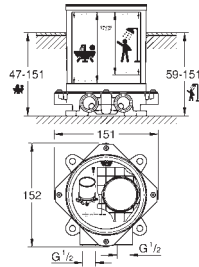

29 086 000

Rough-in set 1/2"

for floor-mounted bath spouts and mixers
installation plate with 360° horizontal and 3° vertical adjustment
installation depth 47-151 mm
depth compensation 104 mm
two 1/2" female connections (hot/cold supplies)
flushing plug