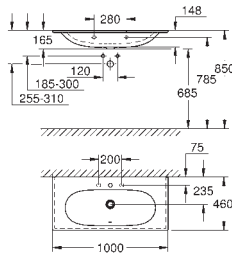

39 566 00H

alpine white

Essence

Vanity basin 100

wall hung

1 hole punched, 2 holes pre-punched
with overflow on opposite site to faucet

suitable for vanity units

1000 x 460 mm

sanitary ware

GROHE PureGuard anti-scale coating and anti-bacterial glazing