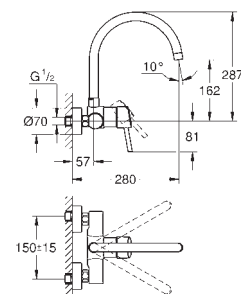

32 667 001

chrome

Concetto
Single-lever sink mixer 1/2"
wall mounted
GROHE Long-Life Shine finish
GROHE SilkMove 46 mm ceramic cartridge
adjustable flow rate limiter
swivel tubular spout
swivel area 360°
projection 280 mm
S-unions

KITCHEN
FITTINGS