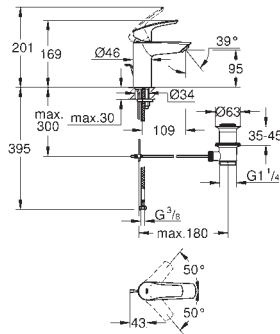

GROHE EUROSMART

Ref. no. Colour

33 265 003 chrome

Eurosmart
Single-lever basin mixer 1/2"
S-Size
GROHE SilkMove 28 mm ceramic cartridge
adjustable flow rate limiter
with temperature limiter
GROHE Long-Life Shine durable sparkling sheen
GROHE Water Saving mousseur 5.7 l/min
Lead and Nickel Free Inner Water Ways
GROHE FastFixation installation system
flexible connection hoses
pop-up waste set 1 1/4"

23 922 003 chrome
ditto, smooth body with push-open pop-up waste set 1 1/4"

32 467 003 chrome
ditto, smooth body