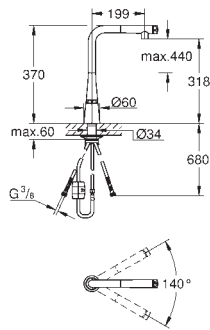

31 593 002
31 593 DC2

chrome
supersteel

Zedra SmartControl

Sink mixer with SmartControl

GROHE Long-Life Shine durable sparkling sheen

pull-out spray with laminar

GROHE Magnetic Docking guarantees easy retraction and smooth docking

GROHE SmartControl push for ON-OFF, turn for volume adjustment from water

saving eco mode to Full Flow

temperature adjustment by turning of mixing valve on body

swivel tubular spout, swivel area 140°

protected against backflow

flexible connection hoses

metal fixation set

Lead and Nickel Free Inner Water Ways