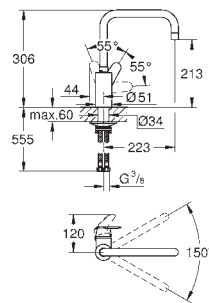

32 259 003

chrome

Eurodisc Cosmopolitan
Single-lever sink mixer 1/2"
high spout
GROHE Long-Life Shine durable sparkling sheen
GROHE SilkMove 35 mm ceramic cartridge
Lead and Nickel Free Inner Water Ways
adjustable flow rate limiter
swivel tubular spout
selectable swivel area: 0° / 150°
flexible connection hoses
metal fixation set