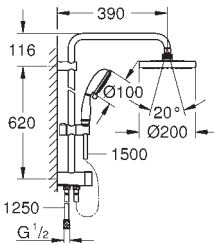

Tempesta Rustic System 200

Shower system with diverter for wall mounting

horizontal 390 mm shower arm, adjustable before installation

change by diverter between hand shower,

head shower or head shower Eco setting

head shower Tempesta Cosmopolitan 200 (27 541)

2 spray patterns (via diverter): Rain, SmartRain

with ball joint

hand shower Tempesta Rustic 100 (26 085)

adjustable in height with gliding element

distance between diverter and upper bracket: 620 mm

shower hose Relexaflex 1500 mm (28 151)

shower hose Relexaflex 1250 mm (28 150)

flexible installation: connection to faucet / wall union for water

supply with 1/2" thread of the 1250 mm shower hose

minimum flow rate 7 l/min.

GROHE DreamSpray perfect spray pattern

GROHE Long-Life Shine durable sparkling sheen

SpeedClean anti-lime system

Inner WaterGuide for a longer life

SHOWERS