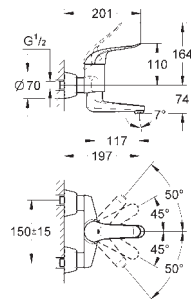

32 767 000

chrome

Euroeco Special
Single-lever basin mixer 1/2"
wall mounted
GROHE Long-Life Shine durable sparkling sheen
GROHE SilkMove 46 mm ceramic cartridge
GROHE Water Saving - Less water, perfect flow
adjustable flow rate limiter
adjustable temperature limiter
laminar flow limiter 9 l/min
cast swivel spout, lockable
swivel area 90°
projection 197 mm
lever length 120 mm
S-unions