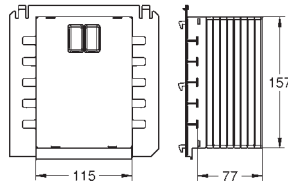

GROHE WALL PLATES FOR WC

Ref. no.

Colour

40 911 000

Revision shaft for small flush plates

for combination with Rapid SL and Uniset with GD 2 cisterns

40 949 000

chrome

ditto, for combination with SLIM cistern