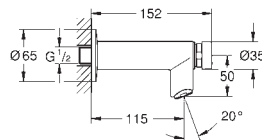

36 266 000

chrome

**Euroeco Cosmopolitan T
Self-closing pillar tap 1/2"**

wall mounted

for cold or premixed water

marking: blue/red

GROHE Long-Life Shine durable sparkling sheen

GROHE Water Saving - Less water, perfect flow

flow limiter 5.7 l/min

3 adjustable flow times: short - medium - long

(factory setting: short), approx. 7, 15, 30 sec

(pressure dependent)