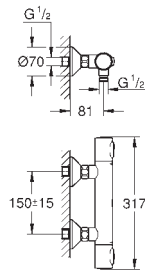

dirt strainers

S-unions

GROHE Water Saving - Less water, perfect flow

GROHE GROHTHERM 500

Ref. no.

Colour

34 793 000

chrome