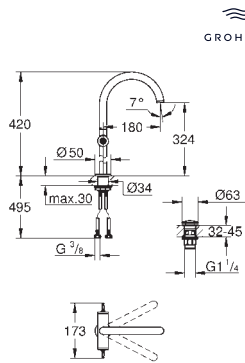

- 21 140 000
- 21 140 DC0
- 21 140 GL0
- 21 140 DA0
- 21 140 AL0

- chrome
- supersteel
- cool sunrise
- warm sunset
- brushed hard graphite

Aerio Private Collection
Single-hole basin mixer 1/2"
XL-Size

for free-standing basins
ceramic headparts 1/2", 90°
GROHE Long-Life Shine durable sparkling sheen
GROHE EcoJoy 5.7 l/min laminar mousseur
rapid installation system
swivel tubular spout with mousseur and stop limiter
Push-open waste set 1 1/4"
flexible connection hoses
for stick handles

to be combined with stick sets 48 458, 48 459 or 48 646, please order separately