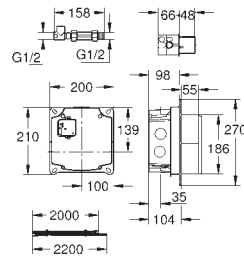

38 748 002

chrome

Rapid SL

Element for wash basin with roughing-in set for infra-red electronic

suitable for trim sets Essence E 36 447 000 and Eurocube E 36 442 000

1.13 m installation height

for on-the-wall installations or studded walls

powder coated steel frame, self-supporting

for dry-cladding, completely pre-assembled

wash basin fixing bolts M10 with fixing device for ceramic

variable distance of fixing bolts

HT-outlet bend Ø 50 mm

seal Ø 32 mm

pre-mounted roughing-in set with protecting block

fire-proof pipe for laying electronic cables

installation box with water group, stop valve and flush elbow

connection with noise protected fitting holder 1/2"

connecting box for mains supply 230 V

CE approved

for installation with pre-mixed or cold water

for on-the-wall installation 38 558 00M needs to be ordered separately