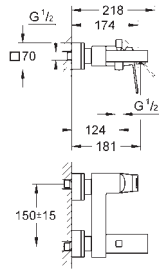

GROHE EUROCUBE

Ref. no.

Colour

23 140 000
23 140 DC0
23 140 AL0

chrome
supersteel
brushed hard graphite

Eurocube
Single-lever bath mixer 1/2"
wall mounted
GROHE SilkMove 46 mm ceramic cartridge
GROHE Long-Life Shine durable sparkling sheen
adjustable flow rate limiter
automatic diverter: bath/shower
mousseur
integrated non-return valve in shower outlet
covered S-unions
protected against backflow