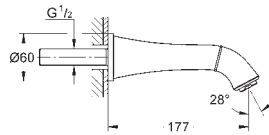

13 484 000

13 484 IGO

chrome

chrome/gold

**Grandera
Bath spout**

wall mounted
GROHE Long-Life Shine durable sparkling sheen
mousseur
projection 177 mm