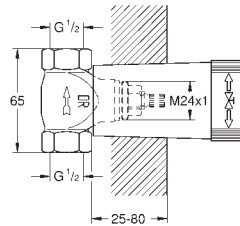

29 802 000

ditto, 3/4", pre-assembled headpart 3/4", thread union 3/4"

29 805 000

ditto, 1", pre-assembled headpart 1", thread union 1"

29 033 000

5-way diverter

concealed body
wall installation
with ceramic sealing disks
connection cold and hot 1/2"
2 outlets 1/2"
1 bath outlet 3/4"
installation depth infinitely adjustable
66 - 113 mm
DR-brass