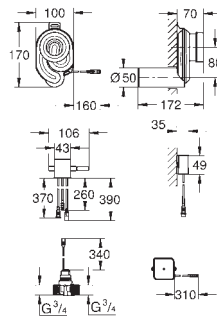

Temperature sensor for urinal

with transformer 100-240 V AC, 50-60 Hz, 6.75 V DC
siphon with temperature sensor
cartridge with solenoid valve and dirt strainer
flow pressure min 0.5 bar
operating pressure max 10 bar
7 pre-set programs:
auto flush, cleaning mode, pre-flush on/off
CE approved

39 367 000