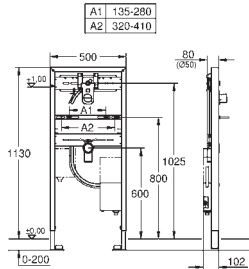

38 748 002

chrome

Rapid SL

Element for wash basin with roughin-in set for infra-red electronic suitable for trim sets Essence E 36 447 000 and Eurocube E 36 442 000

1.13 m installation height

for on-the-wall installations or studded walls
powder coated steel frame, self-supporting
for dry-cladding, completely pre-assembled

wash basin fixing bolts M10 with fixing device for ceramic
variable distance of fixing bolts

HT-outlet bend Ø 50 mm

seal Ø 32 mm

pre-mounted roughing-in set with protecting block

fire-proof pipe for laying electronic cables

installation box with water group, stop valve and flush elbow

connection with noise protected fitting holder 1/2"

connecting box for mains supply 230 V

CE approved

for installation with pre-mixed or cold water

for on-the-wall installation 38 558 00M needs to be ordered separately