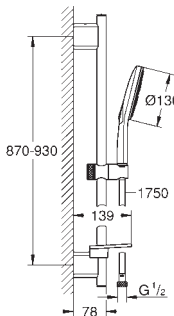

26 548 000

chrome

Rainshower SmartActive 130
Shower rail set 3 sprays

hand shower Rainshower SmartActive 130 (26 574)

shower rail 900 mm

wall holders made of metal

Silverflex shower hose 1750 mm (28 388)

GROHE EasyReach tray

GROHE Water Saving 9.5 l/min flow limiter

GROHE DreamSpray perfect spray pattern

GROHE Long-Life Shine durable sparkling sheen

GROHE FastFixation Plus adjustable distance between

brackets for fixing to existing drilling holes

GROHE TileFix adjustable depth on upper and lower bracket

SpeedClean anti-lime system

Inner WaterGuide for a longer life

TwistStop to prevent hose from twisting