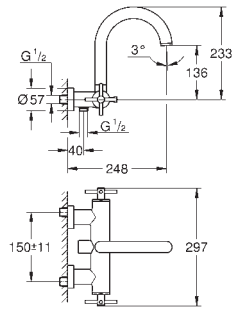

Ref. no.

Colour

- 25 268 000
- 25 268 DC0
- 25 268 GL0
- 25 268 DA0
- 25 268 AL0

- chrome
- supersteel
- cool sunrise
- warm sunset
- brushed hard graphite

Aerio

Bath mixer 1/2"

wall mounted
ceramic headparts 1/2", 90°
GROHE Long-Life Shine durable sparkling sheen
automatic diverter: bath/shower
swivel tubular spout with stop restriction
mousseur
integrated non-return valve in shower outlet
covered S-unions
protected against backflow
with cross handles

Sets of caps with „H“ and „C“ marking and without marking