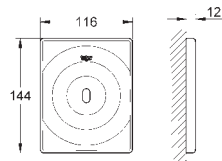

Tectron Surf

Infra-red electronic for Urinal

with infrared sensor for bi-directional communication for monitoring, configuration and service purpose

6V lithium battery, type CR-P2

battery lifetime: approx. 7 years (150 actuations a day)

GROHE Long-Life Shine finish

cartridge with solenoid valve and dirt strainer

front plate 116 x 144 mm

flow pressure min 0.5 bar, operating pressure max 10 bar

multistage battery status display

7 pre-set programs:

auto flush, cleaning mode, pre-flush on/off

additional functions and precise settings by remote control 36 407

adjustable flow time by hand or remote

set for final installation

for Rapido U or Rapido UMB

CE approved

37 321 001

chrome

37 321 SD1

stainless steel