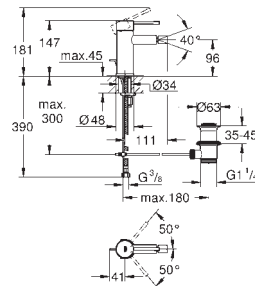

24 178 001

chrome

24 178 DC1

supersteel

24 178 GL1

cool sunrise

24 178 GN1

brushed cool sunrise

24 178 DA1

warm sunset

24 178 DL1

brushed warm sunset

24 178 A01

hard graphite

24 178 AL1

brushed hard graphite

Essence
Single-lever bidet mixer 1/2"
S-Size

GROHE SilkMove 28 mm ceramic cartridge

with temperature limiter

GROHE Long-Life Shine durable sparkling sheen

GROHE FastFixation Plus installation system

ball-joint mousseur

pop-up waste set 1 1/4"

flexible connection hoses

replaces Essence bidet mixer 32 935 xx1