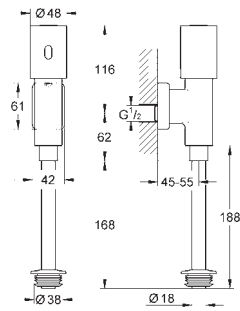

GROHE ELECTRONIC ACTUATIONS FOR URINAL

Ref. no.

Colour

37 421 000

chrome

Tectron Rondo

Infra-red electronic for Urinal

with infrared sensor for bi-directional communication
for monitoring, configuration and service purpose
6V lithium battery, type CR-P2
battery lifetime: approx. 7 years (150 actuations a day)

GROHE Long-Life Shine finish

metal housing
exposed installation
flow pressure min 0.5 bar
operating pressure max 10 bar
with **integrated stop valve**
flush pipe with rubber connector
multistage battery status display
7 pre-set programs:
auto flush
cleaning mode
pre-flush on/off
additional functions and precise settings by remote control 36 407
adjustable flow time by hand or remote
CE approved