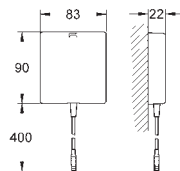

Switch-mode power supply

for one eye infra-red wash basin mixer
switch-mode power supply with operating voltage
100-230 V AC, 50 - 60 Hz
for concealed socket with cover and strain relief