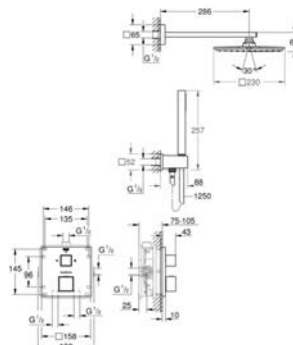

35 604 000
GROHE Rapido SmartBox universal rough-in box for concealed installation

34 741 000 **chrome**

Grotherm Cube
Perfect shower set with Rainshower Allure 230
Grotherm Cube set for final installation with Aquadimmer (24 154)
GROHE Rapido SmartBox (35 604)
Rainshower 230 metal head shower (27 479)
Rainshower shower arm (27 709)
hand shower Euphoria Cube (27 699)
shower outlet elbow (26 370)
Silverflex shower hose 1.250 mm (28 362)