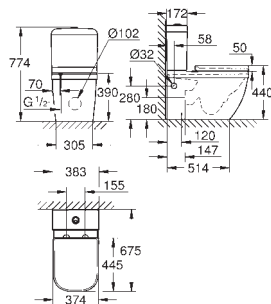

39 462 000
39 462 00H

alpine white
alpine white

Euro Ceramic
Bundle close coupled WC
consisting of:
Euro Ceramic WC (39 338 000)
horizontal outlet
Euro Ceramic cistern (39 332 000)
bottom inlet
Euro Ceramic WC seat with lid (39 330 001)
4 pieces per pallet