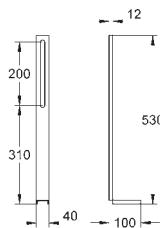

40 911 000

Revision shaft for small flush plates

for combination with Rapid SL and Uniset with GD 2 cisterns

40 949 000

chrome

ditto, for combination with SLIM cistern