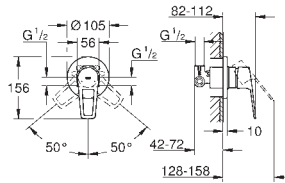

29 042 001 chrome

BauLoop
Single-lever shower mixer 1/2"
concealed installation with 37048000
set for final installation
concealed body
GROHE Long-Life 46 mm ceramic cartridge
GROHE Long-Life Shine durable sparkling sheen
adjustable flow rate limiter
escutcheon- and shaft-sealing