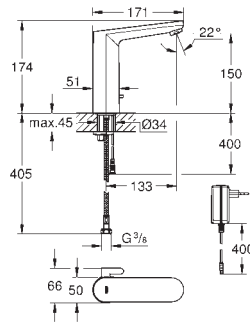

GROHE EUROSMART COSMOPOLITAN E

Ref. no.

Colour

36 421 001

chrome

Eurosmart Cosmopolitan E

Infra-red electronic basin mixer 1/2" L-Size with mixing device and adjustable temperature limiter

with infrared sensor for bi-directional communication for monitoring, configuration and service purpose with plug transformer 100-230 V AC, 50-60 Hz, 6 V DC

GROHE Long-Life Shine finish

GROHE Water Saving mousseur 5.7 l/min

flexible connection hoses

non-return valve, dirt strainers, integrated solenoid valve

rapid installation system

7 pre-set programs:

auto flush, thermal disinfection, cleaning mode

additional functions and precise settings by remote control 36 407

CE approved, type of protection faucet IP 59

replaces 36 421 000