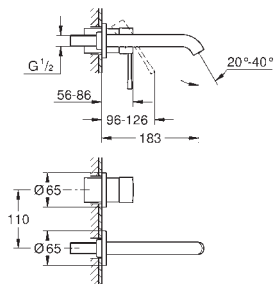

Essence
2-hole basin mixer
M-Size
wall mounted
final installation for 23 571
without concealed body
metal rosette
GROHE Long-Life Shine durable sparkling sheen
GROHE Water Saving mousseur 5.7 l/min
GROHE AquaGuide adjustable mousseur
centre distance 110 mm
projection 183 mm
replaces Essence two-hole basin mixer 19 408 xx1