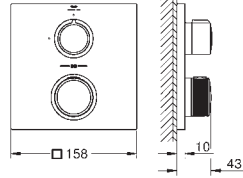

GROHE SPA

GROHE
ALLURE

SPA BATH
FAUCETS

Ref. no.

Colour

19 380 002
19 380 GN2
19 380 DL2
19 380 A02

chrome
brushed cool sunrise
brushed warm sunset
hard graphite

Allure

Safety mixer for concealed installation with one valve

final installation for

GROHE Rapido SmartBox (35 604)

GROHE TurboStat compact cartridge

GROHE Long-Life Shine durable sparkling sheen

GROHE FastFixation escutcheon with covered shaft sealing and covered fixing

metal escutcheon, retroactively 6° adjustable

GROHE SafeStop safety button at 38C

GROHE SafeStop Plus optional temperature limiter at 43°C or 46°C included

built-in non-return valves and dirt strainers

ceramic stop valve, 120°

metal handles

outlet B = 27 l/min, outlet C = 30 l/min

without roughing-in-set

35 604 000

GROHE Rapido SmartBox universal rough-in box for concealed installation

29 181 002
29 181 GN2
29 181 DL2
29 181 A02

chrome
brushed cool sunrise
brushed warm sunset
hard graphite