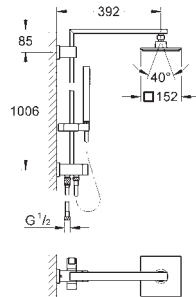

27 696 000

chrome

Euphoria Cube System 150 Shower system with diverter for wall mounting

shower arm, projection 400 mm

change between hand and head shower by diverter

head shower Euphoria Cube 152 mm x 152 mm