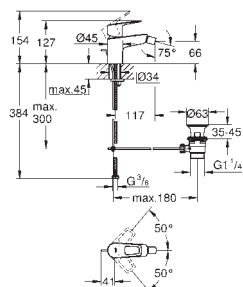

23 338 001

chrome

BauLoop
Single-lever bidet mixer 1/2"
GROHE Long-Life 28 mm ceramic cartridge
with temperature limiter
GROHE Long-Life Shine durable sparkling sheen
GROHE Water Saving mousseur 5.7 l/min
with ball joint
rapid installation system
plastic pop-up waste set 1 1/4"
flexible connection hoses