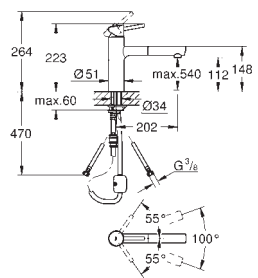

31 129 001
31 129 DC1

chrome
supersteel

Concetto
Single-lever sink mixer 1/2"
medium spout
GROHE Long-Life Shine finish
GROHE SilkMove 35 mm ceramic cartridge
pull out mousseur spout
adjustable flow rate limiter
swivel cast spout
swivel area 100°
protected against backflow
flexible connection hoses
rapid installation system