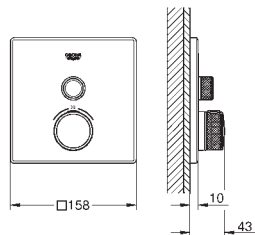

GROHE GROHTHERM SMARTCONTROL

Ref. no.

Colour

29 123 000	chrome
29 123 DC0	supersteel
29 123 GN0	brushed cool sunrise
29 123 DL0	brushed warm sunset
29 123 A00	hard graphite
29 123 AL0	brushed hard graphite

Grotherm SmartControl

Safety mixer for concealed installation with one valve
final installation for GROHE Rapido SmartBox (35 604)
GROHE FastFixation metal wall escutcheon, retroactively 6° adjustable
GROHE Long-Life Shine durable sparkling sheen
GROHE SmartControl push for ON-OFF, turn for volume adjustment
exchangeable symbols
GROHE TurboStat compact cartridge
GROHE ProGrip with knurl structure
GROHE SafeStop safety button at 38C
GROHE SafeStop Plus optional temperature limiter at 43°C or 46°C included
built-in non-return valves and dirt strainers
flow performance: outlet A (to external shut-off) = 34 l/min, outlet B/C = 29 l/min

35 604 000
GROHE Rapido SmartBox universal rough-in box for concealed installation