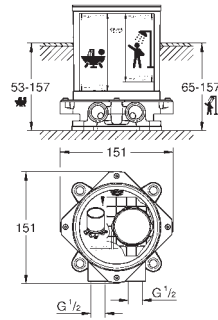

GROHE SPA

GROHE
ALLURE

SPA BATH
FAUCETS

Ref. no.

Colour

45 984 001

Rough-in set 1/2"

for floor-mounted bath mixers/spouts and shower mixers
installation plate with 360° horizontal and 3° vertical adjustment
installation depth 53-157 mm for bath mixers/spouts,
depth compensation 104 mm
installation depth 65-157 mm for shower mixers, depth compensation 92 mm
two 1/2" female connections (hot/cold supplies)
flushing plug
gasket included
fixing material