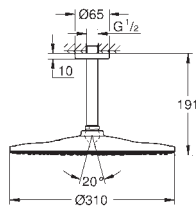

GROHE HEAD SHOWER SETS

Ref. no.

Colour

26 484 000

Rainshower

Universal rough-in box, 1/2"

for head shower set

26 475 / 26 477 / 26 479 / 26 481

2 inlets, 1/2"

installation depth 75-105 mm

connection unit in DR brass

stable build-in box and protective cover

leakproof housing

GROHE Water Saving 9.5 l/min flow limiter per each water way

26 483 000

ditto, with non-restricted flow

26 558 000

chrome

Rainshower Mono 310

Head shower set 422 mm, 1 spray

head shower Rainshower 310, spray plate chrome (26 562)

1 spray pattern: GROHE PureRain

shower arm Rainshower 422 mm (26 146)

GROHE Water Saving 9.5 l/min flow limiter

GROHE DreamSpray perfect spray pattern

GROHE Long-Life Shine durable sparkling sheen

SpeedClean anti-lime system

Inner WaterGuide for a longer life

26 557 000

chrome

ditto, with non-restricted flow

22 121 KF0

phantom black

Rainshower Mono 310

Head shower set 422 mm, 1 spray

head shower Rainshower 310, spray plate phantom black

1 spray pattern: GROHE PureRain

Rainshower shower arm 422 mm

GROHE Water Saving 9.5 l/min flow limiter

GROHE DreamSpray perfect spray pattern

GROHE Long-Life Shine finish

SpeedClean anti-lime system

Inner WaterGuide for a longer life

26 560 000

chrome

Rainshower Mono 310

Head shower set ceiling 142 mm, 1 spray

head shower Rainshower 310, spray plate chrome (26 562)

1 spray pattern: GROHE PureRain

Rainshower shower arm ceiling 142 mm (28 724)

GROHE Water Saving 9.5 l/min flow limiter

GROHE DreamSpray perfect spray pattern

GROHE Long-Life Shine durable sparkling sheen

SpeedClean anti-lime system

Inner WaterGuide for a longer life

26 559 000

chrome

ditto, with non-restricted flow

22 122 KF0

phantom black

Rainshower Mono 310

Head shower set ceiling 142 mm, 1 spray

head shower Rainshower 310, spray plate phantom black