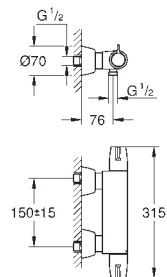

34 667 000

chrome

Grohtherm Special
Shower Safety mixer
wall mounted
ergonomic handles, ceramic headparts 1/2", 90°
GROHE TurboStat compact cartridge
temperature scale handle with internal safety stop between 35C and 43C
easy thermal disinfection via optional key 47 994 000
integrated stop valve
shower bottom outlet with integrated non return-valve
dirt strainers, with S-unions and with covers
GROHE FastFixation for fast exchange of non return valves in connections
100% GROHE CoolTouch safety housing with CoolTouch escutcheons
GROHE Long-Life Shine durable sparkling sheen
GROHE SafetyPlus fixed temperature stop