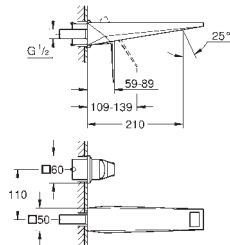

Ref. no.

Colour

29 403 000
29 403 DC0
29 403 AL0

chrome
supersteel
brushed hard graphite

Allure Brilliant
2-hole basin mixer
M-Size

wall mounted
without concealed body
final installation for
23 200

GROHE Long-Life Shine durable sparkling sheen
GROHE Water Saving 5.0 l/min. flow limiter
spout with integrated mousseur
centre distance 110 mm
projection 210 mm