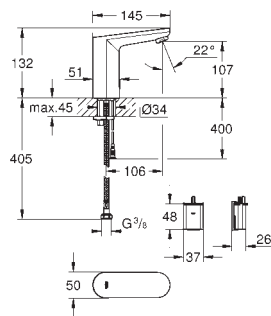

36 330 002

chrome

Eurosmart Cosmopolitan E

Infra-red electronic basin mixer 1/2" with hidden mixing device and adjustable temperature limiter

with infrared sensor for bi-directional communication for monitoring, configuration and service purpose

6V lithium battery, type CR-P2

battery lifetime: approx. 7 years (150 actuations a day)

GROHE Long-Life Shine finish

GROHE Water Saving mousseur 5.7 l/min

flexible connection hoses

non-return valve, dirt strainers, integrated solenoid valve

external battery

rapid installation system

multistage battery status display

7 pre-set programs:

auto flush, thermal disinfection, cleaning mode

additional functions and precise settings by remote control 36 407

CE approved, type of protection faucet IP 59

replaces 36 330 001