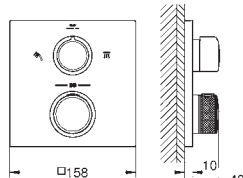

Allure

Thermostat for concealed installation with 2-way diverter head shower/hand shower

final installation for

GROHE Rapido SmartBox (35 604)

GROHE TurboStat compact cartridge

GROHE Long-Life Shine durable sparkling sheen

GROHE FastFixation escutcheon with covered shaft sealing and covered fixing

metal escutcheon, retroactively 6° adjustable

printed head and hand shower symbol

GROHE SafeStop safety button at 38C

GROHE SafeStop Plus optional temperature limiter at 43°C or 46°C included

GROHE AquaDimmer, integrated shut off/diverter valve

metal handles

outlet B = 27 l/min, outlet C = 30 l/min

without roughing-in-set

35 604 000

GROHE Rapido SmartBox universal rough-in box for concealed installation

19 446 002
19 446 GN2
19 446 DL2
19 446 A02

chrome
brushed cool sunrise
brushed warm sunset
hard graphite