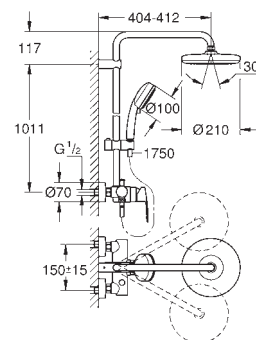

GROHE TEMPESTA SYSTEM

Ref. no.

Colour

26 673 000

chrome

Tempesta Cosmopolitan System 250

Shower system with single lever mixer for wall mounting

horizontal swivable 390 mm shower arm
exposed single-lever shower mixer with diverter
head shower Tempesta 250 (26 666)

spray pattern: Rain

head shower with white rear cover
with ball joint

GROHE Water Saving 9.5 l/min flow limiter
hand shower Tempesta Cosmopolitan 100 (27 571)

GROHE Water Saving 5.7 l/min. flow limiter
adjustable in height with gliding element
Rotaflex shower hose 1750 mm 1/2" x 1/2" (28 410)

GROHE SilkMove 46 mm ceramic cartridge

GROHE DreamSpray perfect spray pattern

GROHE Long-Life Shine durable sparkling sheen

SpeedClean anti-lime system

Inner WaterGuide for a longer life

TwistStop to prevent hose from twisting

minimum flow rate 7 l/min.

26 692 000

chrome

Tempesta Cosmopolitan System 250 Cube

Shower system with single lever mixer for wall mounting

horizontal swivable 390 mm shower arm
exposed single-lever shower mixer with diverter
head shower Tempesta 250 Cube (26 685)

spray pattern: Rain

head shower with white rear cover
with ball joint

GROHE Water Saving 9.5 l/min flow limiter
hand shower Tempesta Cosmopolitan 100 (27 571)

GROHE Water Saving 5.7 l/min. flow limiter
adjustable in height with gliding element
Rotaflex shower hose 1750 mm 1/2" x 1/2" (28 410)

GROHE SilkMove 46 mm ceramic cartridge

GROHE DreamSpray perfect spray pattern

GROHE Long-Life Shine durable sparkling sheen

SpeedClean anti-lime system

Inner WaterGuide for a longer life

TwistStop to prevent hose from twisting

suitable for instantaneous heaters from 18 kW/h
minimum flow rate 7 l/min.

26 224 001

chrome

Tempesta Cosmopolitan System 210

Shower system with single lever mixer for wall mounting