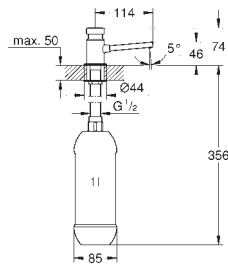

36 194 000

chrome

Soap dispenser
pillar tap with push-button,
for liquid soap
projection 113 mm
for tap hole drillings 22 - 30 mm
storage bin 1 l.
GROHE Long-Life Shine finish