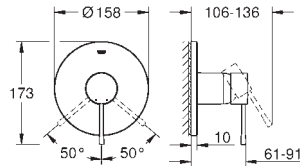

24 168 001

chrome

24 168 DC1

supersteel

24 168 GL1

cool sunrise

24 168 GN1

brushed cool sunrise

24 168 DA1

warm sunset

24 168 DL1

brushed warm sunset

24 168 A01

hard graphite

24 168 AL1

brushed hard graphite

Essence
Single-lever shower mixer
final installation for

GROHE Rapido SmartBox (35 604)

GROHE SilkMove 46 mm ceramic cartridge

GROHE Long-Life Shine durable sparkling sheen

GROHE FastFixation escutcheon with covered shaft sealing and covered fixing
metal escutcheon, retroactively 6° adjustable
outlet B or C = 30 l/min
without roughing-in-set

replaces Essence shower mixer 24 057 xx1

35 604 000

GROHE Rapido SmartBox universal rough-in box for concealed
installation