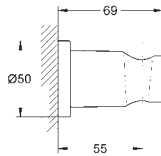

27 074 000

chrome

27 074 DC0

supersteel

27 074 GL0

cool sunrise

27 074 GN0

brushed cool sunrise

27 074 DA0

warm sunset

27 074 DL0

brushed warm sunset

27 074 A00

hard graphite

27 074 AL0

brushed hard graphite

Rainshower

Wall hand shower holder

not adjustable

with round escutcheon

GROHE Long-Life Shine durable sparkling sheen