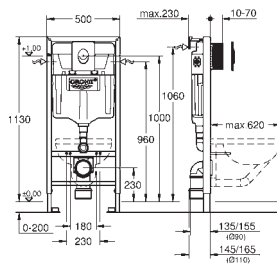

38 721 001

chrome

Rapid SL

3-in-1 set for WC, 1.13 m installation height

with flushing cistern GD 2

Rapid SL element for WC (38 528 001)

Skate Air flush plate, chrome, vertical installation (38 505 000)

wall brackets (38 558 00M)