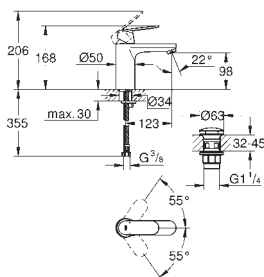

23 926 000 chrome

Eurocosmo
Single-lever basin mixer 1/2"
M-Size
GROHE SilkMove 35 mm ceramic cartridge
adjustable flow rate limiter
GROHE Long-Life Shine durable sparkling sheen
GROHE Water Saving mousseur 5.7 l/min
GROHE FastFixation installation system
smooth body with push-open pop-up waste set 1 1/4"
flexible connection hoses