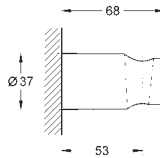

27 594 000

chrome

Tempesta Cosmopolitan

Wall hand shower holder

not adjustable

GROHE Long-Life Shine durable sparkling sheen