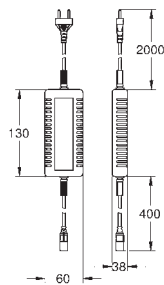

GROHE F-digital Deluxe
Power supply base unit box

power supply for base unit box (26 864 000 or 36 476 000)
each power supply for 2 light/sound modules (36 472 000 or 36 473 000)
with one power supply 4 devices (light/sound modules) can be driven
max. 2 power supplies can be connected to the base unit
per light module: 1 device
per sound module: 1 device
input voltage: 100-240 V AC, 50-60 Hz
output voltage: 12 V DC
CCC approved

42 636 000

chrome

GROHE F-digital Deluxe

Cable extension for power supply, 5 m

connection between power supply (42 633 000 or 42 638 000) and base unit box (26 864 000 or 36 476 000)
each power supply needs a separate extension cable
cable extension up to 5 m