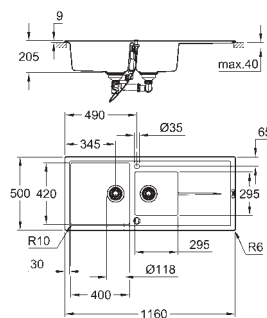

31 656 AT0
31 656 AP0

granite gray
granite black

K200

Composite sink

model: K200 50-C 51 1.0

mounting type: top mount

material: quartz composite

GROHE Whisper

min. cabinet size: 500 mm

dimensions: Ø 510 mm

1 bowl: Ø 380 x 200 mm

inner bowl radius: Ø 380 mm

GROHE FastFixation installation system

cut-out: Ø 490 mm

drainer: automatic waste fitting

accessories included: waste kit, basket strainer waste, mounting set

optional: push to open excenter (40 986 SD0)

amount of fasteners included (top mount): 3

heat resistant up to 180° C