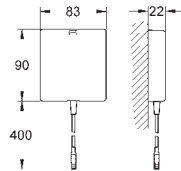

36 338 000

Switch-mode power supply
for one eye infra-red wash basin mixer
switch-mode power supply with operating voltage
100-230 V AC, 50 - 60 Hz
for concealed socket with cover and strain relief