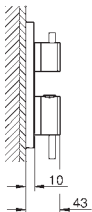

24 358 000
24 358 DC0
24 358 GL0
24 358 DA0
24 358 AL0

chrome
supersteel
cool sunrise
warm sunset
brushed hard graphite

Atrio

Safety shower mixer for 2 outlets with integrated shut off/diverter valve

final installation for GROHE Rapido SmartBox (35 604)

GROHE TurboStat compact cartridge

GROHE Long-Life Shine durable sparkling sheen

GROHE FastFixation escutcheon with covered shaft sealing and covered fixing

metal escutcheon, retroactively 6° adjustable

printed head and hand shower symbol

GROHE SafeStop safety button at 38C

GROHE SafeStop Plus optional temperature limiter at 43°C or 46°C included

GROHE AquaDimmer, integrated shut off/diverter valve

outlet B = 27 l/min, outlet C = 30 l/min

35 604 000

GROHE Rapido SmartBox universal rough-in box for concealed installation