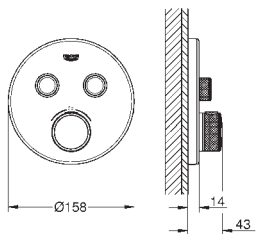

29 151 LS0 moon white

Grotherm SmartControl

Safety mixer for concealed installation with 2 valves

final installation for GROHE Rapido SmartBox (35 604)

GROHE FastFixation metal wall escutcheon, retroactively 6° adjustable

GROHE Long-Life Shine finish

GROHE SmartControl push for ON-OFF, turn for volume adjustment
exchangeable symbols

GROHE TurboStat compact cartridge

GROHE ProGrip with knurl structure

GROHE SafeStop safety button at 38C

GROHE SafeStop Plus optional temperature limiter at 43°C or 46°C included

built-in non-return valves and dirt strainers

multiple outlets can be run simultaneously

cover plate in moon white acrylic glass

flow performance: outlet B = 24 l/min, outlet C = 26 l/min, outlet B+C = 29 l/min

35 604 000
GROHE Rapido SmartBox universal rough-in box for concealed installation