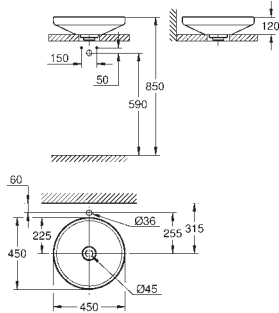

Ref. no.

Colour

39 958 00H

alpine white

Airio

Vessel basin round 45

without overflow

450 x 450 mm

including fixation set

including non-closable ceramic waste set

ultra-thin edge design

GROHE PureGuard anti-scale coating and anti-bacterial glazing
sanitary ware

39 966 00H

alpine white