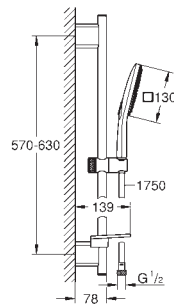

GROHE RAINSHOWER SMARTACTIVE

Ref. no.

Colour

26 584 LSO

moon white

**Rainshower SmartActive 130 Cube
Shower rail set 3 sprays**

hand shower Rainshower SmartActive 130 Cube (26 582)

spray plate moon white

shower rail 600 mm

wall holders made of metal

Silverflex shower hose 1750 mm (28 388)

GROHE EasyReach tray

GROHE Water Saving 9.5 l/min flow limiter

GROHE DreamSpray perfect spray pattern

GROHE Long-Life Shine durable sparkling sheen

GROHE FastFixation Plus adjustable distance between

brackets for fixing to existing drilling holes

GROHE TileFix adjustable depth on upper and lower bracket

SpeedClean anti-lime system

Inner WaterGuide for a longer life

TwistStop to prevent hose from twisting