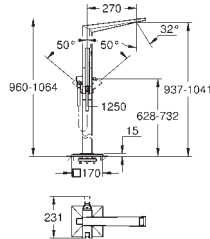

spout with integrated mousseur

projection 270 mm

integrated non-return valve in shower outlet

with shower holder

hand shower Euphoria Cube+

metal shower hose 1250 mm

protected against backflow

24 348 001