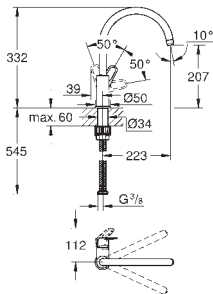

31 538 001

chrome

GROHE BauFlow

Single-lever sink mixer 1/2"

high spout

GROHE Long-Life Shine durable sparkling sheen

GROHE Long-Life 28 mm ceramic cartridge

Lead and Nickel Free Inner Water Ways

swivel tubular spout

swivel area 360°, flexible connection hoses

metal fixation set