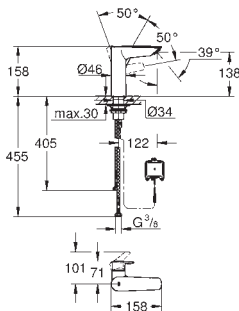

23 975 003

chrome

Eurosmart
Single-lever basin mixer 1/2"
M-Size

single hole installation

2-in-1 hybrid with touchless or manual operation

manual lever operation having priority

GROHE SilkMove 28 mm ceramic cartridge