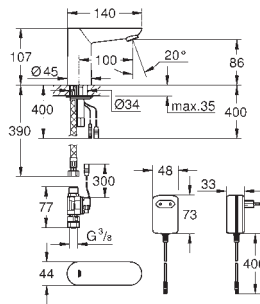

36 269 000

chrome

Euroeco Cosmopolitan E

Infra-red electronic basin tap 1/2" without mixing device

with infrared sensor for bi-directional communication for monitoring, configuration and service purpose for cold or premixed water

with plug transformer 100-230 V AC, 50-60 Hz, 6 V DC

GROHE Long-Life Shine finish

GROHE Water Saving mousseur 5.7 l/min

flexible connection hoses, dirt strainers

external solenoid valve

rapid installation system

7 pre-set programs:

auto flush, thermal disinfection, cleaning mode

additional functions and precise settings by remote control 36 407

CE approved, type of protection faucet IP 59K