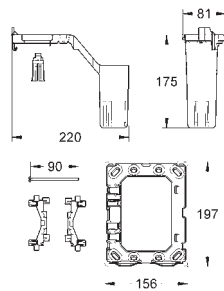

38 796 000

GROHE Fresh

Adaptor

for GROHE flushing cistern GD 2 with pneumatic
discharge valve and regular inspection shaft
not suitable for Skate Cosmopolitan with
wood or glass surface
fixing frame with opening function
with box for support of aromatic tabs
for chlorine-free tabs only
for all GROHE wall plates
156 x 197 mm