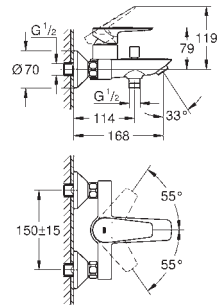

23 605 001 **chrome**
BauEdge
Single-lever bath mixer 1/2"
wall mounted
GROHE Long-Life 35 mm ceramic cartridge
with temperature limiter
GROHE Long-Life Shine durable sparkling sheen
adjustable flow rate limiter
automatic diverter: bath/shower
spout with mousseur
shower bottom outlet with integrated non return-valve
protected against backflow
S-unions