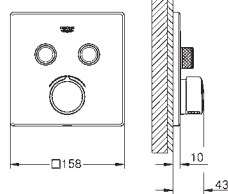

29 148 000

chrome

SmartControl

Concealed mixer with 2 valves

final installation for GROHE Rapido SmartBox (35 604)

GROHE FastFixation metal wall escutcheon, retroactively 6° adjustable

GROHE Long-Life Shine durable sparkling sheen

GROHE SmartControl push for ON-OFF, turn for volume adjustment

exchangeable symbols

cartridge for temperature mixing

multiple outlets can be run simultaneously

outlet B = 23 l/min, outlet C = 25 l/min, outlet B+C = 27 l/min

35 604 000

GROHE Rapido SmartBox universal rough-in box for concealed installation