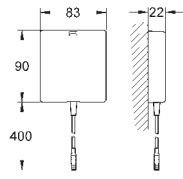

GROHE EUROPLUS E

Ref. no.

Colour

36 338 000

Switch-mode power supply

for one eye infra-red wash basin mixer
switch-mode power supply with operating voltage
100-230 V AC, 50 - 60 Hz
for concealed socket with cover and strain relief

36 209 000

chrome