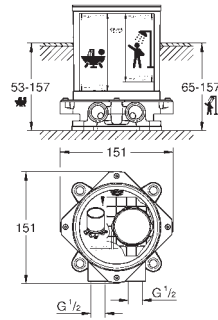

Ref. no.

Colour

45 984 001

Rough-in set 1/2"

for floor-mounted bath mixers/spouts and shower mixers
installation plate with 360° horizontal and 3° vertical adjustment
installation depth 53-157 mm for bath mixers/spouts,
depth compensation 104 mm
installation depth 65-157 mm for shower mixers, depth compensation 92 mm
two 1/2" female connections (hot/cold supplies)
flushing plug
gasket included
fixing material