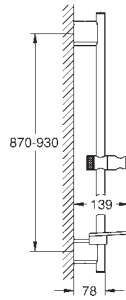

GROHE RAINSHOWER SMARTACTIVE

Ref. no.

Colour

22 125 KF0

phantom black

Rainshower SmartActive
Shower rail, 900 mm

wall holders made of metal
glide element and swivel holder

GROHE QuickFix Plus (adjustable distance
between wall shower holders)

GROHE TileFix adjustable depth on upper and lower bracket

GROHE EasyReach tray

GROHE Long-Life Shine finish