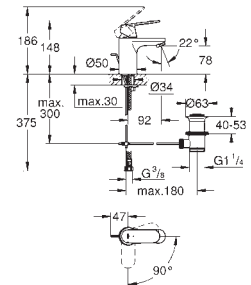

23 377 00E chrome

Eurocosmo
Single-lever basin mixer 1/2"
S-Size
GROHE SilkMove Energy Saving 35 mm ceramic cartridge
with energy saving function via cold start
adjustable flow rate limiter
temperature limiter
GROHE Long-Life Shine durable sparkling sheen
GROHE Water Saving mousseur 5.7 l/min
GROHE FastFixation installation system
pop-up waste set 1 1/4"
flexible connection hoses