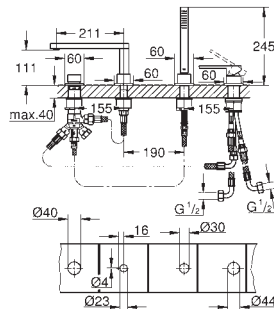

- 29 307 003 **chrome**
- 29 307 DC3 **supersteel**
- 29 307 AL3 **brushed hard graphite**

GROHE Plus
4-hole bath combination
GROHE SilkMove 35 mm ceramic cartridge with temperature limiter
GROHE Long-Life Shine durable sparkling sheen
pre-assembled spout with laminar mousseur
single lever mixer operating element
diverter bath/shower
hand shower Euphoria Cube 6.6 l/min
metal shower hose 2000 mm (always chrome for any colour of the set)
flexible connection hoses
connection for shower hose protected against backflow
can be used with 29 037