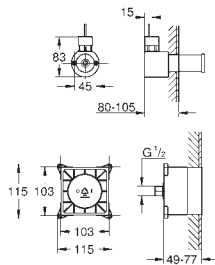

Ref. no.

Colour

26 828 000

F-digital Deluxe

Steam generator 9.9 kW with steam outlet and temperature sensor

consisting of:
steam generator 3.3 to 9.9 kW
480 x 350 x 159 mm
suitable for steam rooms up to 16 m³
supply voltage 400 V 3L+N+PE AC, 50 Hz
power 9.9 kW
water inlet 3/4"
operating pressure 1 - 10 bar (via pressure reducer)
automatic emptying
water outlet 1/2"
steam outlet 1/2"
type of protection IP 23
CE approved
with connection plug
steam outlet module with indentation for fragranced oil
127 x 127 mm
connection thread 1/2"
temperature sensor module
60 x 60 x 12 mm
SpeedClean anti-lime system
GROHE Long-Life Shine durable sparkling sheen
requires rough-in set (29 414 000), F-digital Deluxe base unit box (26 864 000 or 36 476 000), Bluetooth unit (36 475 000) and various cable connections – all to be ordered separately due to installation situation