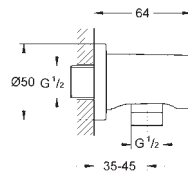

27 057 000

chrome

27 057 DC0

supersteel

27 057 GL0

cool sunrise

27 057 GN0

brushed cool sunrise

27 057 DA0

warm sunset

27 057 DL0

brushed warm sunset

27 057 AL0

brushed hard graphite

27 057 A00

hard graphite

Rainshower

Shower outlet elbow 1/2"

male thread

with round escutcheon

protected against backflow

GROHE Long-Life Shine durable sparkling sheen