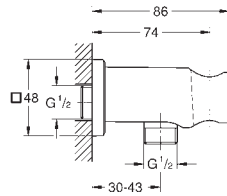

with round escutcheon

Ø 48 mm

male thread 1/2"

metal body

protected against backflow

GROHE Long-Life Shine durable sparkling sheen

26 659 000

chrome