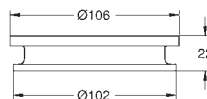

- 40 964 001

- black

Allure

Hair dryer inlet

material: plastic
fits holders Allure (40 963 xx1) and Atrio (40 885 xx0), please order separately