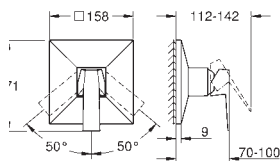

Allure Brilliant

Single-lever shower mixer

final installation for GROHE Rapido SmartBox (35 604)

GROHE SilkMove 46 mm ceramic cartridge

GROHE Long-Life Shine durable sparkling sheen

GROHE FastFixation escutcheon with covered shaft sealing and covered fixing

metal escutcheon, retroactively 6° adjustable

outlet B or C = 30 l/min

35 604 000

GROHE Rapido SmartBox universal rough-in box for concealed
installation

24 279 000
24 279 DC0
24 279 AL0

chrome
supersteel
brushed hard graphite

Allure Brilliant

Single-lever mixer with 2-way diverter

final installation for GROHE Rapido SmartBox (35 604)

GROHE SilkMove 46 mm ceramic cartridge

GROHE Long-Life Shine durable sparkling sheen

GROHE FastFixation escutcheon with covered shaft sealing and covered fixing

metal escutcheon, retroactively 6° adjustable

automatic 2-way diverter

outlet B = 27 l/min, outlet C = 27 l/min