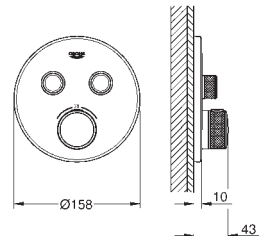

Grotherm SmartControl
Safety mixer for concealed installation with 2 valves
final installation for GROHE Rapido SmartBox (35 604)
GROHE FastFixation metal wall escutcheon, retroactively 6° adjustable
GROHE Long-Life Shine durable sparkling sheen
GROHE SmartControl push for ON-OFF, turn for volume adjustment
exchangeable symbols
GROHE TurboStat compact cartridge
GROHE ProGrip with knurl structure
GROHE SafeStop safety button at 38°C
GROHE SafeStop Plus optional temperature limiter at 43°C or 46°C included
built-in non-return valves and dirt strainers
multiple outlets can be run simultaneously
flow performance: outlet B = 24 l/min, outlet C = 26 l/min, outlet B+C = 29 l/min

35 604 000
GROHE Rapido SmartBox universal rough-in box for concealed installation

29 120 000 **chrome**

Grotherm SmartControl
Safety mixer for concealed installation with 2 valves and integrated shower holder
final installation for GROHE Rapido SmartBox (35 604)
GROHE FastFixation metal wall escutcheon, retroactively 6° adjustable
GROHE Long-Life Shine durable sparkling sheen
GROHE SmartControl push for ON-OFF, turn for volume adjustment
exchangeable symbols
GROHE TurboStat compact cartridge
GROHE ProGrip with knurl structure
GROHE SafeStop safety button at 38°C
GROHE SafeStop Plus optional temperature limiter at 43°C or 46°C included
built-in non-return valves and dirt strainers
multiple outlets can be run simultaneously
integrated shower union with shower outlet 1/2"
flow performance: outlet B = 24 l/min, hand shower = 12 l/min, outlet B + hand shower = 27 l/min