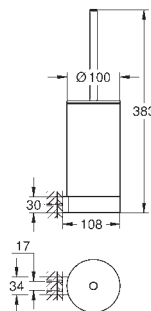

41 215 KF0	phantom black

Selection
Toilet brush set
material: glass / metal
wall mounted
concealed fastening
GROHE Long-Life Shine finish