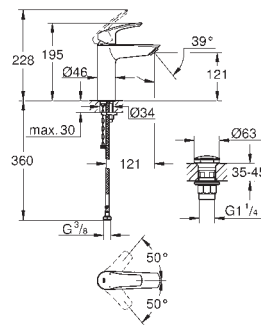

23 989 003

chrome

Eurosmart

Single-lever basin mixer 1/2"

M-Size

thermostatic scalding protection
maximum temperature adjustable
lever length 89 mm

GROHE SilkMove 28 mm ceramic cartridge
adjustable flow rate limiter

GROHE Long-Life Shine durable sparkling sheen
Lead and Nickel Free Inner Water Ways
built-in non-return valves
dirt strainers

GROHE Water Saving mousseur 4.2 l/min

GROHE FastFixation installation system

smooth body with push-open pop-up waste set 1 1/4"

flexible connection hoses

max. pressure differential 5:1