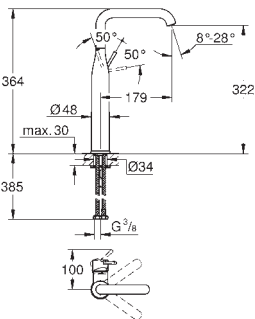

Essence
Single-lever basin mixer 1/2"
XL-Size
for free-standing basins
GROHE SilkMove 28 mm ceramic cartridge with temperature limiter
GROHE Long-Life Shine durable sparkling sheen
GROHE Water Saving mousseur 5.7 l/min
GROHE AquaGuide adjustable mousseur
GROHE FastFixation Plus installation system
swivel spout with mousseur and stop limiter
smooth body
flexible connection hoses
replaces Essence basin mixer 32 901 xx1