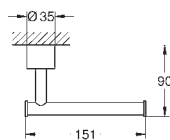

- 40 891 000
- 40 891 DC0
- 40 891 GL0
- 40 891 DA0
- 40 891 AL0

- chrome
- supersteel
- cool sunrise
- warm sunset
- brushed hard graphite

Aerio
Toilet paper holder
material: metal
concealed fastening
without cover
GROHE Long-Life Shine durable sparkling sheen