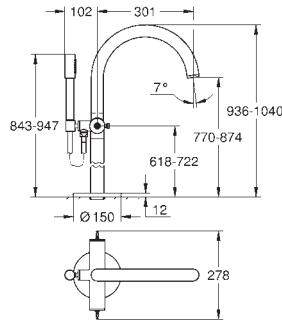

GROHE SPA

ATRIO PRIVATE COLLECTION

Ref. no.

Colour

- 25 227 000
- 25 227 DC0
- 25 227 GL0
- 25 227 DA0
- 25 227 AL0

- chrome
- supersteel
- cool sunrise
- warm sunset
- brushed hard graphite

Atrio Private Collection Bath mixer 1/2"

floor-mounted installation
final installation for
45 984

without roughing-in-set
ceramic headparts 1/2", 90°

GROHE Long-Life Shine durable sparkling sheen
automatic diverter: bath/shower
swivel tubular spout with mousseur and stop limiter
projection 301 mm

integrated non-return valve in shower outlet

hand shower with holder

Silverflex shower hose 1.250 mm (28 362)

protected against backflow

for stick handles

to be combined with stick sets 48 464, 48 465 or 48 651, please order separately

- 48 458 000
- 48 458 DC0
- 48 458 GL0
- 48 458 DA0
- 48 458 AL0

- supersteel
- cool sunrise
- warm sunset
- brushed hard graphite

Atrio Private Collection

Sticks made from White Attica Caesarstone material

can be combined with Atrio Private Collection:

one-hole basin mixer L-Size 21 134

one-hole basin mixer XL-Size 21 140

three-hole basin mixers 20 587 and 20 593

bath mixer 25 227

Sets of caps with „H“ and „C“ marking and without marking

Caesarstone is a quartz composite material. Structures and textures on the surface may vary and are unique.

- 48 459 000
- 48 459 DC0
- 48 459 GL0
- 48 459 DA0
- 48 459 AL0

- supersteel
- cool sunrise
- warm sunset
- brushed hard graphite

Atrio Private Collection

Sticks made from Vanilla Noir Caesarstone material

can be combined with Atrio Private Collection:

one-hole basin mixer L-Size 21 134

one-hole basin mixer XL-Size 21 140

three-hole basin mixers 20 587 and 20 593

bath mixer 25 227

Sets of caps with „H“ and „C“ marking and without marking

Caesarstone is a quartz composite material. Structures and textures on the surface may vary and are unique.

- 48 646 000
- 48 646 DC0
- 48 646 GL0
- 48 646 DA0
- 48 646 AL0

- chrome
- supersteel
- cool sunrise
- warm sunset
- brushed hard graphite

Atrio Private Collection

Knurled sticks

can be combined with Atrio Private Collection:

one-hole basin mixer L-Size 21 134

one-hole basin mixer XL-Size 21 140

three-hole basin mixers 20 587 and 20 593

bath mixer 25 227

Sets of caps with „H“ and „C“ marking and without marking