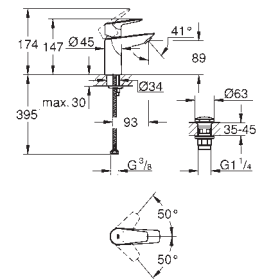

23 895 001 chrome
BauEdge
Single-lever basin mixer 1/2"
S-Size
GROHE Long-Life 28 mm ceramic cartridge
with temperature limiter
GROHE Long-Life Shine durable sparkling sheen
Lead and Nickel Free Inner Water Ways
GROHE Water Saving mousseur 5.7 l/min
rapid installation system
smooth body with plastic push open waste set 1 1/4"
flexible connection hoses

23 330 001 chrome
dito, smooth body