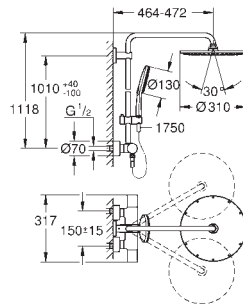

27 968 001

chrome

Rainshower SmartActive 310

Shower system with Safety Mixer for wall mounting

horizontal swivable 450 mm shower arm

exposed Safety Mixer with Aquadimmer function

Head shower Rainshower Cosmopolitan 310 (27 478)

material: metal

with ball joint

hand shower Rainshower SmartActive 130 (26 574)

adjustable in height with gliding element

Silverflex shower hose 1750 mm (28 388)

GROHE TurboStat compact cartridge

GROHE SafeStop safety button at 38C

GROHE SafeStop Plus optional temperature limiter at 43°C included

GROHE CoolTouch no risk of scalding

GROHE DreamSpray perfect spray pattern

GROHE SmartTip showering spray selection via push of a ring

GROHE Long-Life Shine durable sparkling sheen

GROHE Water Saving 9.5 l/min flow limiter

GROHE FastFixation upper bracket adjustable

SpeedClean anti-lime system

minimum flow rate 7 l/min.

SHOWERS