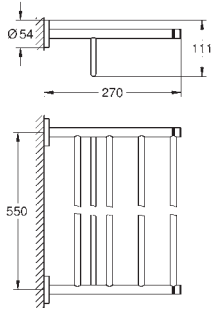

GROHE ESSENTIALS

	Ref. no.	Colour	
	40 800 001	chrome	
	40 800 DC1	supersteel	
	40 800 BE1	polished nickel	
	40 800 EN1	brushed nickel	
	40 800 GL1	cool sunrise	
	40 800 GN1	brushed cool sunrise	
	40 800 DA1	warm sunset	
	40 800 DL1	brushed warm sunset	
	40 800 A01	hard graphite	
	40 800 AL1	brushed hard graphite	
	Essentials Multi bath towel rack material: metal 604 mm (functional length 550 mm) concealed fastening GROHE Long-Life Shine durable sparkling sheen