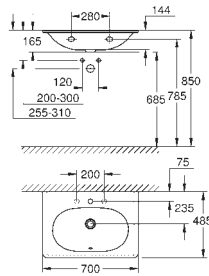

GROHE ESSENCE

Ref. no.

Colour

39 564 00H

alpine white

Essence

Wash basin 70

wall hung

1 hole punched, 2 holes pre-punched
with overflow on opposite site to faucet

700 x 485 mm

suitable for half and full pedestal
sanitary ware

GROHE PureGuard anti-scale coating and anti-bacterial glazing