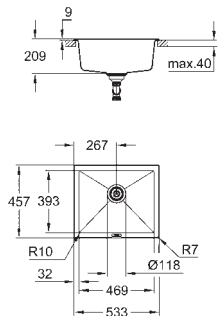

K700U

Composite sink

model: K700U 60-C 53.3/45.7 1.0

mounting type: top mount or undermount

material: quartz composite

GROHE Whisper

min. cabinet size: 600 mm

dimensions: 533 x 457 mm

1 bowl: 469 x 393 x 205 mm

outer radius: R7, inner bowl radius: R10

GROHE FastFixation installation system

cut-out (top mount): 518 x 442 mm

cut-out (undermount): 468 x 390 mm

drainer: Ø 3.5" basket strainer waste

accessories included: waste kit, basket strainer waste, mounting set

optional: push to open excenter (40 986 SD0)

amount of fasteners included (top mount): 6

amount of fasteners included (undermount): 6

heat resistant up to 180° C

31 655 AT0
31 655 AP0

granite gray
granite black