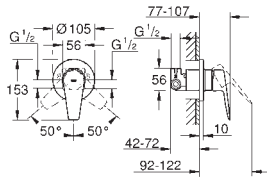

29 040 001 **chrome**
BauEdge
Single-lever shower mixer 1/2"
concealed installation with 37048000
set for final installation
concealed body
GROHE Long-Life 46 mm ceramic cartridge
GROHE Long-Life Shine durable sparkling sheen
adjustable flow rate limiter
escutcheon- and shaft-sealing