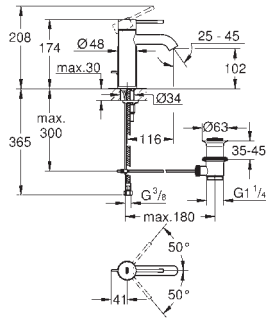

GROHE ESSENCE

Ref. no.

Colour

- 24 171 001 chrome
- 24 171 DC1 supersteel
- 24 171 GL1 cool sunrise
- 24 171 GN1 brushed cool sunrise
- 24 171 DA1 warm sunset
- 24 171 DL1 brushed warm sunset
- 24 171 A01 hard graphite
- 24 171 AL1 brushed hard graphite

Essence
Single-lever basin mixer 1/2"
S-Size
GROHE SilkMove 28 mm ceramic cartridge with temperature limiter
GROHE Long-Life Shine durable sparkling sheen
GROHE Water Saving mousseur 5.7 l/min
GROHE AquaGuide adjustable mousseur
GROHE FastFixation Plus installation system
pop-up waste set 1 1/4"
flexible connection hoses
replaces Essence basin mixer 23 589 xx1