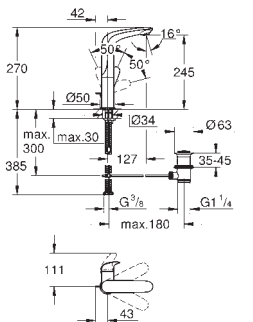

23 718 003

chrome

Eurostyle
Single-lever basin mixer 1/2"
L-Size
solid metal lever
GROHE SilkMove 28 mm ceramic cartridge
with temperature limiter
GROHE Long-Life Shine durable sparkling sheen
GROHE Water Saving mousseur 5.7 l/min
GROHE FastFixation installation system
swivel cast spout
swivel area 360°
pop-up waste set 1 1/4"