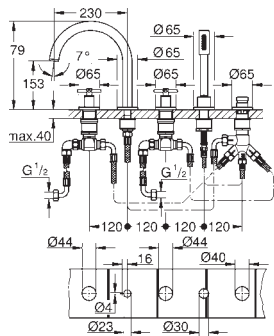

29 408 000

29 408 DC0

29 408 GL0

29 408 DA0

29 408 AL0

chrome

supersteel

cool sunrise

warm sunset

brushed hard graphite

Aerio

5-hole bath/shower combination

ceramic headparts 1/2", 90°
GROHE Long-Life Shine durable sparkling sheen
pre-assembled spout fixing
with cross handles
bath spout with mousseur and diverter bath/shower
hand shower Rainshower Aqua Stick 6.6 l/min
shower hose 2000 mm
flexible connection hoses
connection for shower hose
protected against backflow
can be used with 29 037
Sets of caps with „H“ and „C“ marking and without marking