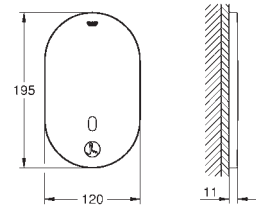

36 463 000

chrome

**Eurosmart Cosmopolitan E
Infra-red electronic for concealed shower thermostat**

with infrared sensor for bi-directional communication
for monitoring, configuration and service purpose
for concealed installation box 36 416 000 and 36 464 000
for hidden thermostatic mixer
GROHE Long-Life Shine durable sparkling sheen
7 pre-set programs:
auto flush, thermal disinfection, cleaning mode
additional functions and precise settings by remote control 36 407
CE approved