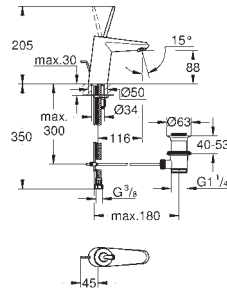

GROHE EURODISC JOY

Ref. no. Colour

23 425 000 **chrome**
Eurodisc Joy
Single-lever basin mixer 1/2"
S-Size
GROHE FeatherControl Joystick cartridge
GROHE Long-Life Shine durable sparkling sheen
GROHE Water Saving SpeedClean mousseur 5.7 l/min
GROHE FastFixation Plus installation system
pop-up waste set 1 1/4"
flexible connection hoses