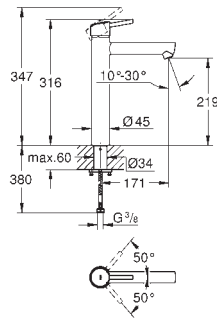

23 920 001

chrome

Concetto
Single-lever basin mixer 1/2"
XL-Size
for free-standing basins
GROHE SilkMove 28 mm ceramic cartridge
with temperature limiter
GROHE Long-Life Shine durable sparkling sheen
GROHE Water Saving mousseur 5.7 l/min
GROHE AquaGuide adjustable mousseur
rapid installation system
smooth body
flexible connection hoses