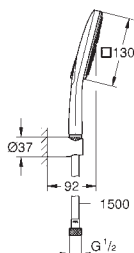

26 589 000

chrome

**Rainshower SmartActive 130 Cube
Wall holder set 3 sprays**

hand shower Rainshower SmartActive 130 Cube (26 582)

wall shower holder (27 056)

Silverflex shower hose 1500 mm 1/2" x 1/2" (28 364)

GROHE Water Saving 9.5 l/min flow limiter

GROHE DreamSpray perfect spray pattern

GROHE Long-Life Shine durable sparkling sheen

SpeedClean anti-lime system

Inner WaterGuide for a longer life

TwistStop to prevent hose from twisting