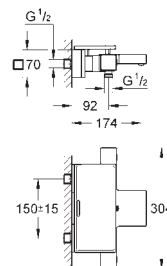

Grohtherm Cube
Bath Safety Mixer
wall mounted
GROHE Long-Life Shine durable sparkling sheen
GROHE SafeStop safety button at 38C
GROHE SafeStop Plus optional temperature limiter at 43°C included
GROHE TurboStat compact cartridge
integrated stop valve
GROHE AquaDimmer Eco with multiple function:
integrated GROHE EcoButton, flow control, diverter: bath/shower
shower bottom outlet 1/2"
GROHE XL Waterfall
built-in non-return valves, dirt strainers
covered S-unions
GROHE EasyReach shower tray (18 700), removable for easy cleaning
GROHE Water Saving - Less water, perfect flow

34 497 000

chrome