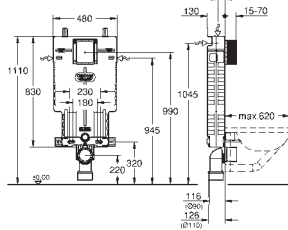

Uniset

2-in-1 set for WC

with flushing cistern GD 2

Uniset element for WC (38 643 001)

Skate Cosmopolitan flush plate, chrome (38 732 000)

38 643 001

Uniset

Element for WC with EPS housing