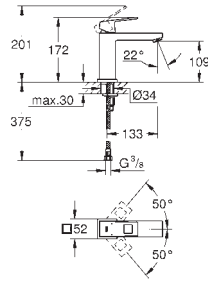

GROHE EUROCUBE

Ref. no.

Colour

23 446 000

chrome

Eurocube
Single-lever basin mixer 1/2"
M-Size

GROHE SilkMove 28 mm ceramic cartridge
with temperature limiter

GROHE Long-Life Shine durable sparkling sheen

GROHE Water Saving SpeedClean mousseur 5.7 l/min

GROHE FastFixation Plus installation system

smooth body

flexible connection hoses