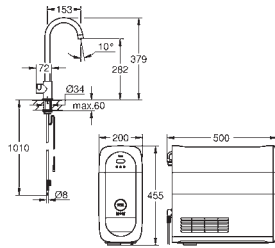

GROHE BLUE HOME

Ref. no.	Colour
31 498 001	chrome
31 498 DC1	supersteel
31 498 DL1	brushed warm sunset
31 498 AL1	brushed hard graphite

GROHE Blue Home

C-spout starter kit with Mono faucet

GROHE Blue Home Mono faucet with filter function
push buttons for 3 types of filtered and chilled table water
still, medium, sparkling

GROHE Long-Life Shine finish

swivel tubular spout, swivel area 150°

GROHE Blue Home cooler

delivers 3 liters of chilled sparkling water per hour

180 Watt cooling unit, 230 V, 50 Hz

type of protection IP 21, CE approved

requires ventilation holes in the bottom of the kitchen cabinet

software set-up, monitoring of filter and CO₂ capacity via GROHE Ondus app

GROHE Blue filter S-Size, filter head with flexible water hardness adjustment

GROHE Blue 425 g CO₂ bottle

System requirements Apple

iPhone with iOS 12.0 or higher

System requirements Android

smart phone with Android 6.0 or higher

Mobile devices and GROHE Watersystems App*** are not included in delivery and have to be ordered separately via an authorised Apple store/store/iTunes or Google Play store.

* The Bluetooth word mark and logos are registered trademarks owned by Bluetooth SIG, Inc. and any use of such marks by Grohe AG is under license. Other trademarks and trade names are those of their respective owners.

** Apple, the Apple logo, iPod, iPod Touch, iPhone and iTunes are trademarks of Apple Inc., registered in the U.S. and other countries. Apple is not responsible for the function of this device or its compliance with safety and regulatory standards.

*** Available for free via iTunes app or Google Play store.

This product includes an article which is declared as a hazardous substance.

Find more information in the safety data sheet. You can download the safety data at: www.grohe.com/safety-data-sheets/