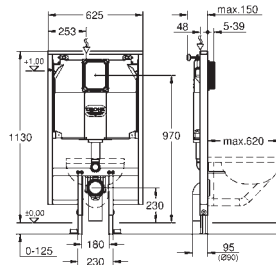

GROHE RAPID SL FOR WC

Ref. no.

Colour

38 994 000

Rapid SL

Element for WC with flushing cistern 80 mm, 1.13 m installation height

element width 0.62 m

for small, narrow bathrooms

for on-the-wall installations or studded walls

powder coated steel frame, self-supporting

for dry-cladding, completely pre-assembled

with fixed connections

quick adjustment, lockable

fixing material

TÜV approved

2 WC fixing bolts, fixing device for ceramic

distance of fixing bolts 180/230 mm

PP outlet bend Ø 90 mm

depth adjustable

PP reducer Ø 90/110 mm

inlet and outlet connecting set

adjustment ex factory 6 l and 3 l

pneumatic discharge valve offering 3 modes of operation: dual flush or start/stop or single flush

water supply from top or back

low noise (group I acc. to German Noise Specification)

insulated against condensation

water supply 1/2" and push fit flexible hose union

no tools required for installation of inspection shaft

for vertical use

including wall brackets 38 558 00M for on-the-wall installation

for mounting of small flush plates revision shaft 40 949 000 to be ordered separately