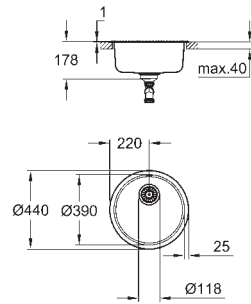

GROHE STAINLESS STEEL SINKS

Ref. no.

Colour

31 720 SD0

stainless steel

K200

Stainless steel sink

model: K200 50-S Ø 44 1.0

mounting type: top mount

material: stainless steel AISI 304 (V2A)

GROHE Whisper

min. cabinet size: 500 mm

dimensions: Ø 440 mm

1 bowl: Ø 390 mm

GROHE FastFixation installation system

cut-out: Ø 422 mm

drainer: Ø 3.5" basket strainer waste

accessories included: waste kit, basket strainer waste, mounting set

amount of fasteners included (top mount): 5

31 719 SD0

stainless steel