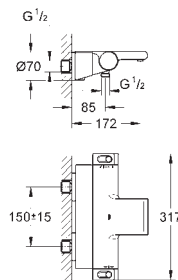

Grohtherm 2000

Bath Safety Mixer

wall mounted

100% GROHE CoolTouch safety housing with CoolTouch escutcheons

GROHE Long-Life Shine durable sparkling sheen

GROHE Aqua Paddle ergonomically shaped handles

GROHE SafeStop safety button at 38°C

GROHE SafeStop Plus optional temperature limiter at 43°C included

GROHE TurboStat compact cartridge

integrated stop valve

GROHE AquaDimmer Eco with multiple function:

integrated GROHE EcoButton, flow control, diverter: bath/shower

shower bottom outlet 1/2"

GROHE XL Waterfall

built-in non-return valves, dirt strainers

covered S-unions, CoolTouch escutcheons with wall sealing

GROHE EasyReach shower tray, removable for easy cleaning

GROHE Water Saving - Less water, perfect flow

34 174 001

chrome