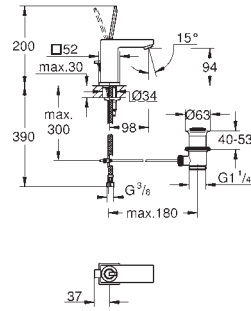

13 383 001
 13 383 DC1

chrome
 supersteel

Lineare

Bath spout

wall mounted
GROHE Long-Life Shine durable sparkling sheen
 mousseur
 male thread 1/2"
 projection 170 mm

GROHE EUROCUBE JOY

Ref. no.

Colour