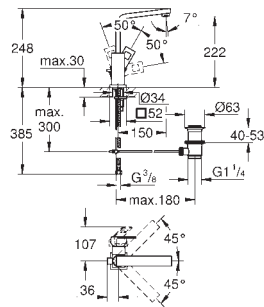

23 135 00E

chrome

Eurocube
Single-lever basin mixer 1/2"
L-Size

GROHE SilkMove 28 mm ceramic cartridge
temperature limiter

GROHE Long-Life Shine durable sparkling sheen

GROHE Water Saving SpeedClean mousseur 5.7 l/min

GROHE FastFixation Plus installation system

swivel tubular spout

pop-up waste set 1 1/4"

flexible connection hoses

23 135 DC0

supersteel

23 135 AL0

brushed hard graphite

ditto, with non-restricted flow