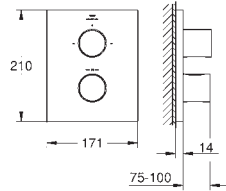

Ref. no.

Colour

27 618 000

chrome

Grohtherm F

Safety Mixer trim with integrated 2-way diverter

for bath or shower with more than one outlet
for use with Rapido T rough-in box 35 500 000
sold separately

GROHE Long-Life Shine durable sparkling sheen

GROHE SafeStop safety button at 38°C

GROHE SafeStop Plus optional temperature limiter at 43°C included

metal handle for temperature control
metal handle for Aquadimmer control with
multiple function

- shut off and flow control
- diverter for 2 outlets

3rd outlet requires separate volume control
rectangular metal wall escutcheon with
hidden fixing and hidden sealings
flow rate:

- max. 53 l/min at 3 bar by using all 3 outlets
  at the same time
- bottom outlet 50 l/min. at 3 bar
- top outlet left (bath) 30 l/min. at 3 bar
- top outlet right (shower) 24 l/min at 3 bar

27 619 000

chrome