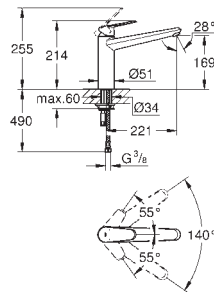

33 770 002

chrome

Eurodisc Cosmopolitan
Single-lever sink mixer 1/2"
medium spout
GROHE Long-Life Shine finish
GROHE SilkMove 35 mm ceramic cartridge
adjustable flow rate limiter
swivel cast spout
swivel area 140°
flexible connection hoses
rapid installation system

KITCHEN
FITTINGS