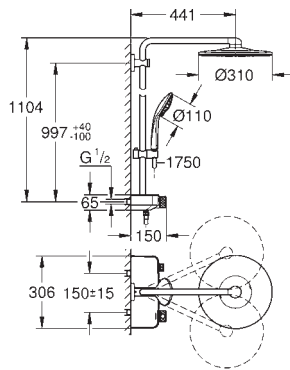

Euphoria SmartControl System 310 Duo
Shower system with Safety Mixer for wall mounting
 horizontal 450 mm shower arm
 upper bracket adjustable for minimal adaption to existing drilling holes
 exposed SmartControl Safety Mixer
 head shower Rainshower SmartActive 310
 2 spray patterns:
 GROHE PureRain, ActiveRain
 hand shower Euphoria 110 Massage, spray plate white (27 221 001)
 adjustable in height with gliding element
 Silverflex shower hose 1750 mm (28 388)
GROHE DreamSpray perfect spray pattern
GROHE Long-Life Shine durable sparkling sheen
GROHE CoolTouch no risk of scalding
GROHE TurboStat compact cartridge
GROHE ProGrip with knurl structure
GROHE Water Saving - Less water, perfect flow
GROHE SafeStop at 38°C
GROHE SafeStop Plus optional temperature limiter at 43°C included
GROHE SmartControl push for ON-OFF, turn for volume adjustment
 integrated **GROHE EasyReach** shower tray
SpeedClean anti-lime system
Inner WaterGuide for a longer life
TwistStop to prevent hose from twisting
 suitable for instantaneous heaters from 18 kW/h
 minimum flow rate 7 l/min.