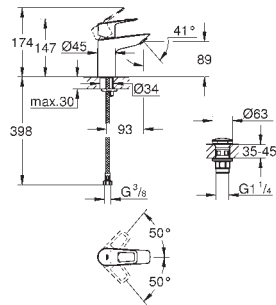

23 878 001

chrome

BauLoop
Single-lever basin mixer 1/2"
S-Size
GROHE Long-Life 28 mm ceramic cartridge
with temperature limiter
GROHE Long-Life Shine durable sparkling sheen
Lead and Nickel Free Inner Water Ways
GROHE Water Saving mousseur 5.7 l/min
rapid installation system
smooth body with plastic push open waste set 1 1/4"
flexible connection hoses

23 337 001

chrome

ditto, without plastic push open waste set 1 1/4"