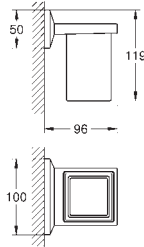

40 893 000

chrome

Allure Brilliant

Holder with tumbler

material: glass / metal

concealed fastening

GROHE Long-Life Shine durable sparkling sheen