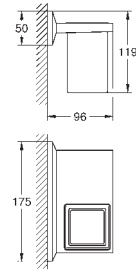

40 906 000

chrome

Allure Brilliant

Shelf with tumbler

material: glass / metal

concealed fastening

GROHE Long-Life Shine durable sparkling sheen