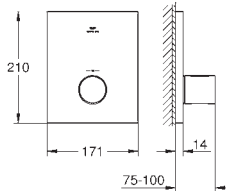

Grohtherm F

Safety Mixer trim

for high-flow, multiple outlet custom
shower applications

requires separate volume controls

for use with Rapido T rough-in box 35 500 000

sold separately

GROHE Long-Life Shine durable sparkling sheen

GROHE SafeStop safety button at 38°C

GROHE SafeStop Plus optional temperature limiter at 43°C included

metal handle for temperature control
rectangular metal wall escutcheon with
hidden fixing and hidden sealings
flow rate:

- max. 53 l/min at 3 bar by using all 3 outlets
  at the same time
- bottom outlet 50 l/min. at 3 bar
- top outlets left/right, each 36 l/min. at 3 bar
  without concealed body

35 500 000

Rapido T

Safety mixer for concealed installation

for use with Grohtherm Special and Grohtherm F

without finishing trim set

flat installation depth 70 mm - 95 mm

easy to install, premounted and tested unit

GROHE TurboStat compact cartridge

two top outlets 1/2"

high flow rate up to 50l/min. by use of three outlets

bottom outlet 1/2" - can only be used

with separate stop valves

safe to install, stable built-in-box

and protective cap

fixation options for solid walls and dry cladding

wall sealing

Aquadimmer-diverter for bath mixer or

stopvalve for shower mixer in finishing trim set

body of DR brass

built-in non-return valves and dirt strainers

GROHE Water Saving - Less water, perfect flow