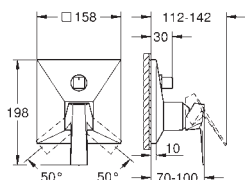

3-way diverter

outlet A = 27 l/min, outlet B = 27 l/min, outlet C = 27 l/min

35 604 000

GROHE Rapido SmartBox universal rough-in box for concealed
installation