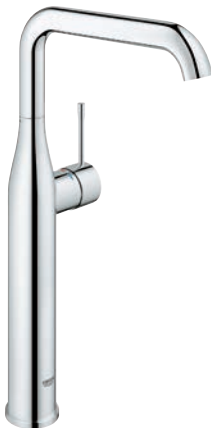

24 170 001

chrome

24 170 DC1

supersteel

24 170 GL1

cool sunrise

24 170 GN1

brushed cool sunrise

24 170 DA1

warm sunset

24 170 DL1

brushed warm sunset

24 170 A01

hard graphite

24 170 AL1

brushed hard graphite