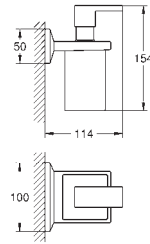

GROHE SPA

GROHE ALLURE BRILLIANT

Ref. no.

Colour

40 894 000

chrome

Allure Brilliant

Holder with soap dispenser

material: glass / metal

filling quantity 150 ml

concealed fastening

GROHE Long-Life Shine durable sparkling sheen