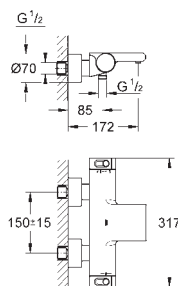

Grohtherm 2000

Bath Safety Mixer

wall mounted

100% GROHE CoolTouch safety housing with CoolTouch escutcheons

GROHE Long-Life Shine durable sparkling sheen

GROHE Aqua Paddle ergonomically shaped handles

GROHE SafeStop safety button at 38°C

GROHE SafeStop Plus optional temperature limiter at 43°C included

GROHE TurboStat compact cartridge

integrated stop valve

GROHE AquaDimmer Eco with multiple function:

integrated GROHE EcoButton, flow control, diverter: bath/shower

shower bottom outlet 1/2"

GROHE XL Waterfall

built-in non-return valves, dirt strainers

covered S-unions, CoolTouch escutcheons with wall sealing

optional upgrade: GROHE EasyReach shower tray (18 608 001)

GROHE Water Saving - Less water, perfect flow