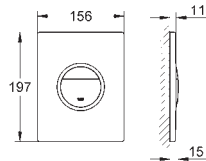

GROHE WALL PLATES FOR WC

Ref. no.

Colour

40 911 000

Revision shaft for small flush plates

for combination with Rapid SL and Uniset with GD 2 cisterns

40 949 000

chrome

ditto, for combination with SLIM cistern

38 915 KS0

velvet black

38 915 LS0

moon white

Veris Light

Wall plate

for dual flush

for SoftTouch flushing activation

external highlighted outline

with LEDs in blue, red, yellow, white

colour gradient adjustable

on/off timer for individual regulation of illuminating period

3 m connecting cable

transformer for external installation

servo motor

110 V to 240 V 50/60 Hz broad range power supply, 9 VA

CE approved

for GD 2 cisterns with pneumatic discharge valve AV1

200 x 200 mm

made of security glass

GROHE Water Saving - Less water, perfect flow

38 809 000

chrome

Nova Cosmopolitan Light

Wall plate

for dual flush

external highlighted outline

with LEDs in blue, red, yellow, white

colour gradient adjustable

on/off button

timer for individual regulation of illuminating period

3 m connecting cable

transformer for external installation

operating voltage 230 V AC, 50/60 Hz, 2.0 VA

Product contains built-in LED lamps, which

cannot be changed: energy efficiency class: A+

CE approved

for pneumatic discharge valve AV1

vertical and horizontal installation

156 x 197 mm

ABS

GROHE Long-Life Shine durable sparkling sheen

GROHE Water Saving - Less water, perfect flow

for combination with Rapid SL and Uniset with GD 2 cisterns

for use with Rapid SLX please order shaft 66 791 000 (sold separately)

38 765 000

chrome

38 765 SH0

alpine white

38 765 P00

matt chrome

Nova Cosmopolitan

Wall plate

for dual flush

for pneumatic discharge valve AV1

vertical and horizontal installation

156 x 197 mm

ABS

GROHE Long-Life Shine durable sparkling sheen

GROHE Water Saving - Less water, perfect flow