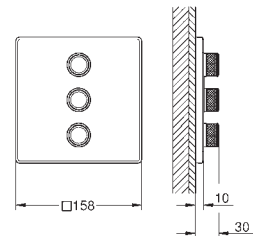

Grohtherm SmartControl
Triple volume control trim
final installation for GROHE Rapido SmartBox 35 600/35 604/35 601
GROHE FastFixation metal wall escutcheon, retroactively 6° adjustable
GROHE Long-Life Shine durable sparkling sheen
GROHE SmartControl push for ON-OFF, turn for volume adjustment exchangeable symbols
GROHE ProGrip with knurl structure
multiple outlets can be run simultaneously
flow performance: outlet D = 28 l/min, outlet E = 28 l/min, outlet A = 28 l/min, outlet D+E+A = 65 l/min

35 604 000
GROHE Rapido SmartBox universal rough-in box for concealed installation