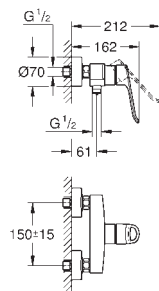

25 242 003

chrome

Eurosmart

Single-lever shower mixer 1/2"

wall mounted
loop metal lever
lever length 115 mm
GROHE SilkMove 35 mm ceramic cartridge
adjustable flow rate limiter
with temperature limiter
shower bottom outlet with integrated non return-valve
S-unions
metal wall escutcheons
protected against backflow