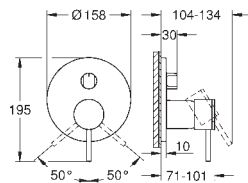

24 356 000

chrome

- 24 356 DC0
- 24 356 GL0
- 24 356 DA0
- 24 356 AL0

- supersteel
- cool sunrise
- warm sunset
- brushed hard graphite

Aerio

Single-lever mixer with 3-way diverter

final installation for GROHE Rapido SmartBox (35 604)

GROHE SilkMove 46 mm ceramic cartridge

GROHE Long-Life Shine durable sparkling sheen

GROHE FastFixation escutcheon with covered shaft sealing and covered fixing metal escutcheon, retroactively 6° adjustable

3-way diverter

outlet A = 27 l/min, outlet B = 27 l/min, outlet C = 27 l/min

35 604 000

GROHE Rapido SmartBox universal rough-in box for concealed installation