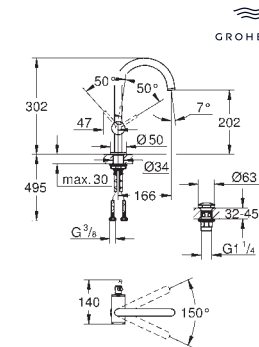

- 24 362 000
- 24 362 DC0
- 24 362 GL0
- 24 362 DA0
- 24 362 AL0

- chrome
- supersteel
- cool sunrise
- warm sunset
- brushed hard graphite

Aerio
Single-lever basin mixer 1/2"
L-Size

GROHE SilkMove 28 mm ceramic cartridge with temperature limiter
GROHE Long-Life Shine durable sparkling sheen
GROHE EcoJoy 5.7 l/min laminar mousseur
swivel tubular C-spout with mousseur, stop limiter
Push-open waste set 1 1/4"
flexible connection hoses