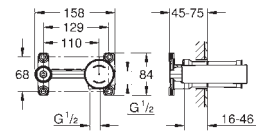

Single-lever mixer 1/2", universal concealed body
for 2-hole basin mixers
wall installation
GROHE SilkMove 35 mm ceramic cartridge
adjustable flow rate limiter
with temperature limiter
spout can be positioned on the right or left
DR-brass
installation device
with sealing sleeve