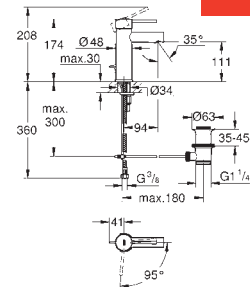

24 183 001

chrome

Essence
Single-lever basin mixer 1/2"
S-Size
GROHE SilkMove Energy Saving 28 mm ceramic cartridge with energy saving function via cold start with temperature limiter
GROHE Long-Life Shine durable sparkling sheen
GROHE Water Saving mousseur 5.7 l/min
GROHE FastFixation Plus installation system
pop-up waste set 1 1/4"
flexible connection hoses
replaces Essence basin mixer 23 379 001