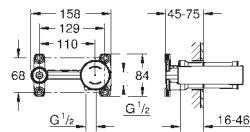

23 571 000

Single-lever mixer 1/2", universal concealed body
for 2-hole basin mixers
wall installation

GROHE SilkMove 35 mm ceramic cartridge
adjustable flow rate limiter
with temperature limiter
spout can be positioned on the right or left
DR-brass
installation device
with sealing sleeve