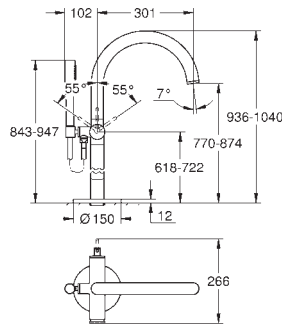

GROHE SPA

GROHE
ATRIO

SPA BATH
FAUCETS

Ref. no.

Colour

- 24 368 000
- 24 368 DC0
- 24 368 GL0
- 24 368 DA0
- 24 368 AL0

- chrome
- supersteel
- cool sunrise
- warm sunset
- brushed hard graphite

Atrio
Single-lever bath mixer, floor mounted
final installation for 29 086 / 45 984
without roughing-in-set
GROHE SilkMove 35 mm ceramic cartridge
with temperature limiter
GROHE Long-Life Shine durable sparkling sheen
automatic diverter: bath/shower
spout with mousseur
projection 301 mm
integrated non-return valve in shower outlet
with shower holder
hand shower Rainshower Aqua Stick (26 866)
Silverflex shower hose 1250 mm
protected against backflow

- 45 984 001
- Rough-in set 1/2" for floor-mounted mixers/spouts