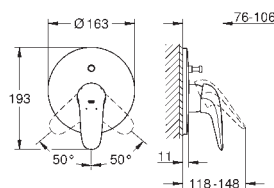

Eurostyle

Single-lever bath mixer

final installation for 33 963 000

without concealed body

solid metal lever

GROHE Long-Life Shine durable sparkling sheen

GROHE FastFixation covered fixation

automatic diverter: bath/shower

escutcheon- and shaft-sealing