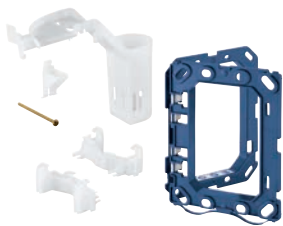

38 796 000

GROHE Fresh

Adaptor

for GROHE flushing cistern GD 2 with pneumatic
discharge valve and regular inspection shaft
not suitable for Skate Cosmopolitan with
wood or glass surface
fixing frame with opening function
with box for support of aromatic tabs
for chlorine-free tabs only
for all GROHE wall plates
156 x 197 mm