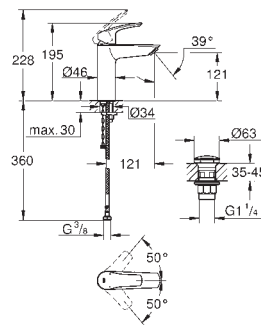

23 989 003

chrome

Eurosmart

Single-lever basin mixer 1/2"

M-Size

thermostatic scalding protection
maximum temperature adjustable
lever length 89 mm

GROHE SilkMove 28 mm ceramic cartridge
adjustable flow rate limiter

Lead and Nickel Free Inner Water Ways
built-in non-return valves
dirt strainers

GROHE Water Saving mousseur 4.2 l/min

GROHE FastFixation installation system

smooth body with push-open pop-up waste set 1 1/4"

flexible connection hoses

max. pressure differential 5:1