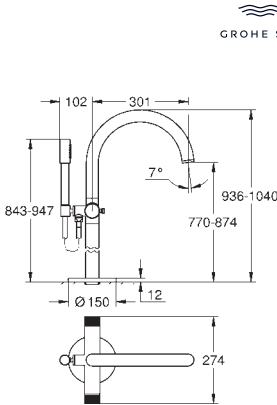

- 25 229 000
- 25 229 DC0
- 25 229 GL0
- 25 229 DA0
- 25 229 AL0

- chrome
- supersteel
- cool sunrise
- warm sunset
- brushed hard graphite

Atrio Private Collection
Bath mixer 1/2"

floor-mounted installation
final installation for 45 984
without roughing-in-set
ceramic headparts 1/2", 90°
GROHE Long-Life Shine durable sparkling sheen
automatic diverter: bath/shower
swivel tubular spout with mousseur and stop limiter
projection 301 mm
integrated non-return valve in shower outlet
hand shower with holder
Silverflex shower hose 1.250 mm (28 362)
protected against backflow
knobs with inlay, can be combined with 48 462 000 or 48 463 000

48 462 000

Atrio Private Collection
Inlays made from White Attica Caesarstone material

can be combined with Atrio Private Collection:
tub filler 25 226
bath mixer 25 229
Caesarstone is a quartz composite material. Structures and textures on the surface may vary and are unique.

48 463 000

Atrio Private Collection
Inlays made from Vanilla Noir Caesarstone material

can be combined with Atrio Private Collection:
tub filler 25 226
bath mixer 25 229
Caesarstone is a quartz composite material. Structures and textures on the surface may vary and are unique.