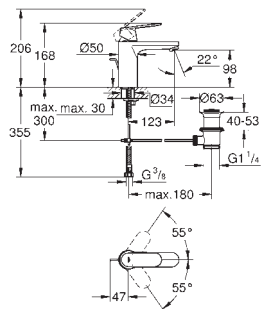

23 325 000 chrome

Eurocosmo
Single-lever basin mixer 1/2"
M-Size
GROHE SilkMove 35 mm ceramic cartridge
adjustable flow rate limiter
GROHE Long-Life Shine durable sparkling sheen
GROHE Water Saving mousseur 5.7 l/min
GROHE FastFixation installation system
pop-up waste set 1 1/4"
flexible connection hoses