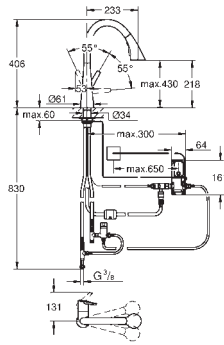

GROHE ZEDRA / ZEDRA SMARTCONTROL / ZEDRA TOUCH

Ref. no.

Colour

30 219 002
30 219 DC2

chrome
supersteel

Zedra Touch

Electronic single-lever sink mixer 1/2"

Touch: activation of water via skin contact