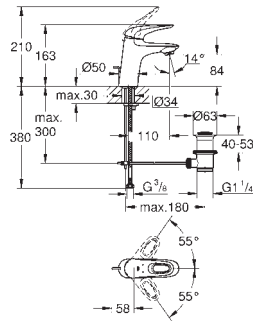

23 564 003

chrome

Eurostyle
Single-lever basin mixer 1/2"
S-Size
loop metal lever
GROHE SilkMove 35 mm ceramic cartridge
adjustable flow rate limiter
with temperature limiter
GROHE Long-Life Shine durable sparkling sheen
GROHE Water Saving mousseur 5.7 l/min
Lead and Nickel Free Inner Water Ways
GROHE FastFixation installation system
pop-up waste set 1 1/4"
flexible connection hoses