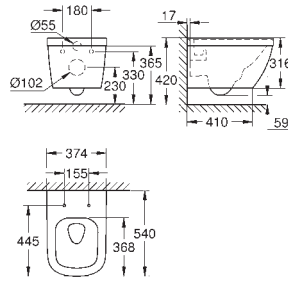

GROHE EURO CERAMIC

Ref. no.

Colour

39 328 000
39 328 00H

alpine white
alpine white

Euro Ceramic Wall hung WC
for concealed cistern
horizontal outlet
GROHE Triple Vortex flushing technology
wash down
rimless
flush volume 3/5 l
including fixation set
sanitary ware
fully skirted with invisible fixation
optional: **GROHE PureGuard** anti-scale coating and anti-bacterial glazing (00H)
compatible with seat and cover 39 330 001 (soft close) or 39 331 001 (standard)