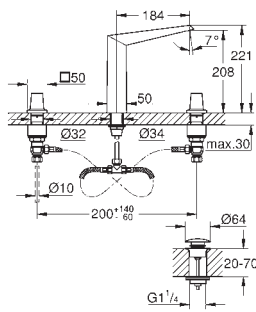

Allure Brilliant

3-hole deck-mount basin mixer

GROHE Water Saving 5.0 l/min. flow limiter

spout with integrated mousseur

red and blue markings on handles for hot and cold water

valves hot/cold with ceramic headparts

Push-open waste set 1 1/4"

flexible connection hoses between spout and side valves

technical data

flow pressure min 0.5 bar

recommended pressure 1.0 - 5.0 bar

if static pressure is more than 5 bar fit pressure reducer

avoid major pressure differences between cold and hot water supply

flow rate at 3 bar flow pressure: approx. 5 l/min

max. temperature hot water inlet: 80°C

recommended temperature hot water inlet (energy saving): 60°C

20 664 SD0

stainless steel