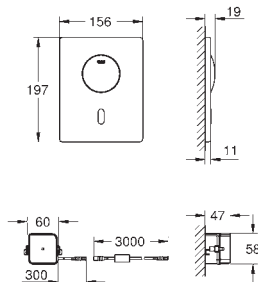

37 419 000

chrome

37 419 SD0

stainless steel

Tectron Skate

Infra-red electronic for WC flushing cistern

with additional manual actuation

with infrared sensor for bi-directional communication for monitoring, configuration and service purpose with transformer 100-230 V AC, 50-60 Hz, 6 V DC

for start stop actuation

for flushing cistern GD 2

servo motor

front plate 156 x 197 mm

7 pre-set programs:

auto flush, cleaning mode, pre-flush on/off

additional functions and precise settings by remote control 36 407

adjustable flush (3 - 9 l) by hand and remote

CE approved

for use with Rapid SLX please order shaft 66 791 000 (sold separately)