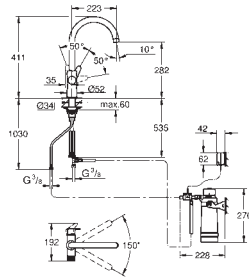

30 582 000

chrome

GROHE Blue Pure BauCurve

Starter kit with Ultrasafe filter

consisting of:

GROHE Blue single-lever sink mixer with filter function
single hole installation

C-spout

separate handle for filtered water

GROHE SilkMove 28 mm ceramic cartridge

swivel tubular spout

swivel area 150°

separate inner water ways for filtered and non-filtered water
flexible connection hoses

GROHE Blue filter head

GROHE Blue Ultrasafe filter retains microplastic > 1 µm, 99.999 % of bacteria and 99.5 % of lead

reduces substances responsible for taste and odor, e.g. chlorine

filter capacity 3000 l, the filter must be replaced after 6 months of use

flow meter for filter lifetime measurement including 2 x AA batteries