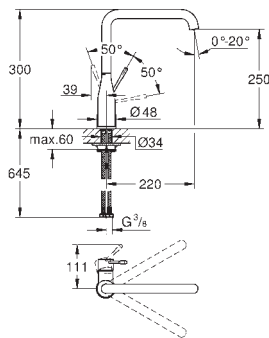

30 505 000	chrome
30 505 DC0	supersteel
30 505 GL0	cool sunrise
30 505 GN0	brushed cool sunrise
30 505 DA0	warm sunset
30 505 DL0	brushed warm sunset
30 505 A00	hard graphite
30 505 AL0	brushed hard graphite

Essence
Single-lever sink mixer 1/2"
GROHE Long-Life Shine durable sparkling sheen
GROHE SilkMove 28 mm ceramic cartridge
swivel tubular spout
adjustable swivel area 0° / 150° / 360°
flexible connection hoses, rapid installation system
integrated temperature limiter
replaces Essence sink mixer 30 269 xx0