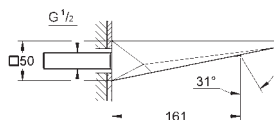

GROHE SPA

GROHE ALLURE BRILLIANT

Ref. no.

Colour

24 348 000
24 348 DC0
24 348 AL0

chrome
supersteel
brushed hard graphite

Allure Brilliant

Single-lever bath mixer 1/2", floor mounted

final installation for 29 086 / 45 984

GROHE SilkMove 46 mm ceramic cartridge

GROHE Long-Life Shine durable sparkling sheen

automatic diverter: bath/shower

spout with integrated mousseur

projection 270 mm

integrated non-return valve in shower outlet

with shower holder

hand shower Euphoria Cube+

metal shower hose 1250 mm

protected against backflow

24 348 001

chrome

ditto, hand shower with 6.5 l/min flow limiter

24 422 000

chrome

24 422 DC0

supersteel

24 422 AL0

brushed hard graphite

Allure Brilliant Private Collection floor mounted bath mixer with knurled handle

24 423 000

chrome

24 423 DC0

supersteel

24 423 AL0

brushed hard graphite

Allure Brilliant Private Collection floor mounted bath mixer with white Caesarstone handle

24 424 000

chrome

24 424 DC0

supersteel

24 424 AL0

brushed hard graphite

Allure Brilliant Private Collection floor mounted bath mixer with black Caesarstone handle

45 984 001

Rough-in set 1/2"

for floor-mounted bath mixers/spouts and shower mixers

installation plate with 360° horizontal and 3° vertical adjustment

installation depth 53-157 mm for bath mixers/spouts,

depth compensation 104 mm

installation depth 65-157 mm for shower mixers, depth compensation 92 mm

two 1/2" female connections (hot/cold supplies)

flushing plug

gasket included

fixing material

13 486 000

chrome

13 486 DC0

supersteel

13 486 AL0

brushed hard graphite

Allure Brilliant

Cascade spout for bath and shower

wall mounted

GROHE Long-Life Shine durable sparkling sheen

projection 180 mm

13 485 000

chrome

13 485 DC0

supersteel

13 485 AL0

brushed hard graphite

Allure Brilliant