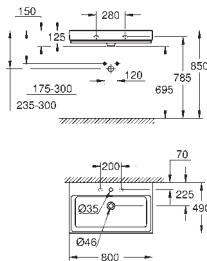

39 469 00H

alpine white

**Cube Ceramic
Wash basin 80**

wall hung
1 hole punched, 2 holes pre-punched
with overflow
800 x 490 mm

sanitary ware

GROHE PureGuard anti-scale coating and anti-bacterial glazing