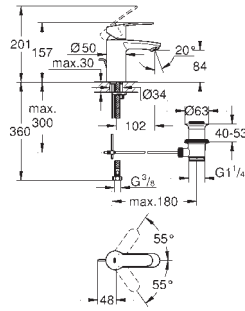

GROHE EUROSTYLE COSMOPOLITAN

Ref. no.

Colour

33 552 20E

chrome

Eurostyle Cosmopolitan
Single-lever basin mixer 1/2"
S-Size

GROHE SilkMove 35 mm ceramic cartridge
adjustable flow rate limiter
temperature limiter

GROHE Long-Life Shine durable sparkling sheen
GROHE Water Saving SpeedClean mousseur 5.7 l/min
GROHE FastFixation installation system
pop-up waste set 1 1/4"
flexible connection hoses