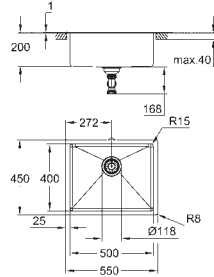

GROHE STAINLESS STEEL SINKS

Ref. no.

Colour

31 574 SD1

stainless steel

K700U

Stainless steel sink

model: K700U 60-S 54.4/44.4 1.0

mounting type: undermount, top mount or flush mount

material: stainless steel AISI 304 (V2A)

material thickness: 1 mm

GROHE Long-Life Shine finish

finish: satin finish

GROHE Whisper

min. cabinet size: 600 mm

dimensions: 550 x 450 mm

1 bowl: 500 x 400 x 200 mm

outer radius: R16 (undermount)/R3 (topmount), inner bowl radius: R15

GROHE FastFixation installation system

cut-out (undermount): 502 x 402 mm (R16)

cut-out (top mount): 535 x 435 mm

cut-out (flush mount): 535 x 435 mm (R3)(top step outer size: -551 x 451 -R8 deep

-3.5 mm)

drainer: Ø 3.5" basket strainer waste

accessories included: waste kit, basket strainer waste, mounting set

optional: push to open excenter (40 986 SD0)

amount of fasteners included (top mount): 8

amount of fasteners included (undermount): 8

31 575 SD1

stainless steel

K700U

Stainless steel sink

model: K700U 80-S 76/45 1.5 lh

mounting type: undermount, top mount or flush mount

material: stainless steel AISI 304 (V2A)

material thickness: 1 mm

GROHE Long-Life Shine finish

finish: satin finish

GROHE Whisper

min. cabinet size: 800 mm

dimensions: 760 x 450 mm

1 bowl: 500 x 400 x 200 mm

0.5 bowl: 180 x 400 x 140 mm

outer radius: R16 (undermount)/R3 (topmount), inner bowl radius: R15

GROHE FastFixation installation system

sink mountable left

cut-out (undermount): 712 x 402 mm (R16)

cut-out (top mount): 745 x 435 mm (R3)

cut-out (flush mount): 745 x 435 mm (R3) (top step outer size: -761 x 451 -R8

deep -3.5 mm)

drainer: Ø 3.5" basket strainer waste

accessories included: waste kit, basket strainer waste, mounting set

optional: push to open excenter (40 986 SD0)

amount of fasteners included (top mount): 10

amount of fasteners included (undermount): 10