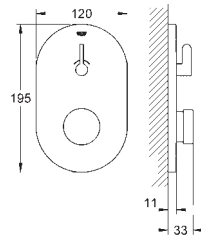

36 321 000

chrome

Eurosmart Cosmopolitan T
Self-closing shower mixer 1/2" with mixing device
and adjustable temperature limiter
GROHE Long-Life Shine durable sparkling sheen
3 adjustable flow times: short - medium - long
(factory setting: medium), approx. 7, 15, 30 sec
(pressure dependent)
pressure range 0.5 to 6 bar
dirt strainers
without concealed body