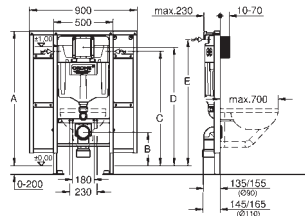

GROHE RAPID SL FOR THE DISABLED

Ref. no.

Colour

39 140 000

Rapid SL

Element for WC, 1.13 m installation height with fixing element for back support and support rails for WC bowls 70 cm projection

for on-the-wall installations or studded walls
powder coated steel frame, self-supporting
for dry-cladding, completely pre-assembled
with fixed connections

TÜV approved

2 WC fixing bolts

4 wall brackets

distance of fixing bolts 180/230 mm

PP outlet bend Ø 90 mm

depth adjustable

PP reducer Ø 90/110 mm

inlet and outlet connecting set

flushing cistern GD 2, containing following features:

adjustment ex factory 6 l and 3 l

pneumatic discharge valve offering 3 modes of operation: dual flush or start/stop or single flush

water supply from left/right or back

low noise (group I acc. to German Noise Specification)

insulated against condensation

1/2" water supply connection including integrated angle valve and push fit

flexible hose union

no tools required for installation of inspection shaft

for vertical or horizontal use

including wall brackets 38 558 00M for on-the-wall installation

for mounting of small flush plates revision shaft 40 911 000 needs to be ordered separately

A	1080	1130
B	230	280
C	910	960
D	950	1000
E	1010	1060