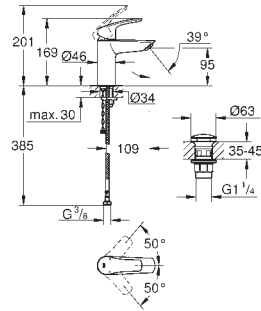

GROHE EUROSMART CARE

Ref. no.

Colour

23 988 003

chrome

Eurosmart

Single-lever basin mixer 1/2"

S-Size

thermostatic scalding protection
maximum temperature adjustable
single hole installation
lever length 89 mm

GROHE SilkMove 28 mm ceramic cartridge
adjustable flow rate limiter

GROHE Long-Life Shine durable sparkling sheen
Lead and Nickel Free Inner Water Ways
built-in non-return valves
dirt strainers

GROHE Water Saving mousseur 4.2 l/min

GROHE FastFixation installation system

smooth body with push-open pop-up waste set 1 1/4"

flexible connection hoses

max. pressure differential 5:1