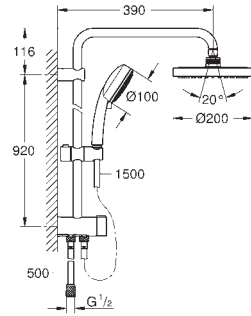

GROHE TEMPESTA SYSTEM

Ref. no.

Colour

26 453 001

chrome

Tempesta Cosmopolitan System 200

Shower system with diverter for wall mounting

horizontal 390 mm shower arm, adjustable before installation
change by diverter between hand shower,
head shower or head shower Eco setting
head shower Tempesta Cosmopolitan 200 (27 541)
2 spray patterns (via diverter): Rain, SmartRain
with ball joint
hand shower Tempesta Cosmopolitan 100 (27 573)
adjustable in height with gliding element
distance between diverter and upper bracket: 920 mm
shower hose Relexaflex 1500 mm (28 151)
shower hose Relexaflex 500 mm

flexible installation: connection to faucet / wall union for

water supply with 1/2" thread of the 500 mm shower hose

27 394 002

chrome

Tempesta Cosmopolitan System 200

Shower system with diverter for wall mounting

horizontal 390 mm shower arm, adjustable before installation
change by diverter between hand shower,
head shower or head shower Eco setting
head shower Tempesta Cosmopolitan 200 (27 541)
2 spray patterns (via diverter): Rain, SmartRain
with ball joint
hand shower Tempesta Cosmopolitan 100 (27 573)
adjustable in height with gliding element
distance between diverter and upper bracket: 620 mm
shower hose Relexaflex 1500 mm (28 151)
shower hose Relexaflex 1250 mm (28 150)
flexible installation: connection to faucet / wall union for water
supply with 1/2" thread of the 1250 mm shower hose
minimum flow rate 7 l/min.

GROHE DreamSpray perfect spray pattern

GROHE Long-Life Shine durable sparkling sheen

SpeedClean anti-lime system
Inner WaterGuide for a longer life