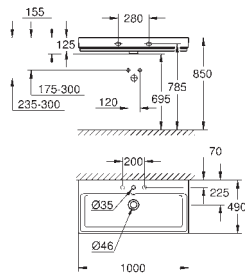

GROHE CUBE CERAMIC

Ref. no.

Colour

39 386 00H

alpine white

**Cube Ceramic
Wash basin 100**

wall hung
1 hole punched, 2 holes pre-punched
with overflow
1000 x 490 mm

sanitary ware

GROHE PureGuard anti-scale coating and anti-bacterial glazing