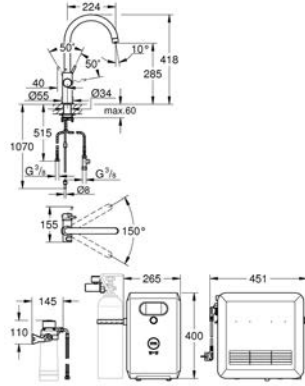

GROHE SilkMove 28 mm ceramic cartridge

swivel tubular spout, swivel area 150°

separate inner water ways for filtered and non-filtered water
flexible connection hoses

GROHE Blue Professional cooler

delivers 12 liters of chilled sparkling water per hour

270 Watt cooling unit, 230 V, 50 Hz

type of protection IP 21, CE approved

requires ventilation holes in the bottom of the kitchen cabinet

software set-up, monitoring of filter and CO₂ capacity via GROHE Ondus app

GROHE Blue filter, CO₂ bottle and cleaning cartridge are not included and have to be ordered separately

System requirements Apple

iPhone with iOS 12.0 or higher

System requirements Android

smart phone with Android 6.0 or higher

Mobile devices and GROHE Watersystems App*** are not included in delivery

and have to be ordered separately via an authorised Apple store/store/iTunes or Google Play store.

* The Bluetooth word mark and logos are registered trademarks owned by Bluetooth SIG, Inc. and any use of such marks by Grohe AG is under license. Other trademarks and trade names are those of their respective owners.

** Apple, the Apple logo, iPod, iPod Touch, iPhone and iTunes are trademarks of Apple Inc., registered in the U.S. and other countries. Apple is not responsible for the function of this device or its compliance with safety and regulatory standards.

*** Available for free via iTunes app or Google Play store.

31 347 003
31 347 DC3

chrome
supersteel

**GROHE Blue Professional
L-spout kit**

GROHE Blue single-lever sink mixer with filter function
push buttons for 3 types of filtered and chilled table water
still, medium, sparkling

GROHE Long-Life Shine durable sparkling sheen

GROHE SilkMove 28 mm ceramic cartridge

swivel tubular spout, swivel area 150°

separate inner water ways for filtered and non-filtered water
flexible connection hoses

GROHE Blue Professional cooler

delivers 12 liters of chilled sparkling water per hour

270 Watt cooling unit, 230 V, 50 Hz

type of protection IP 21, CE approved

requires ventilation holes in the bottom of the kitchen cabinet

software set-up, monitoring of filter and CO₂ capacity via GROHE Ondus app

GROHE Blue filter, CO₂ bottle and cleaning cartridge are not included and have to be ordered separately

System requirements Apple

iPhone with iOS 12.0 or higher

System requirements Android

smart phone with Android 6.0 or higher

Mobile devices and GROHE Watersystems App*** are not included in delivery

and have to be ordered separately via an authorised Apple store/store/iTunes or Google Play store.

* The Bluetooth word mark and logos are registered trademarks owned by Bluetooth SIG, Inc. and any use of such marks by Grohe AG is under license. Other trademarks and trade names are those of their respective owners.

** Apple, the Apple logo, iPod, iPod Touch, iPhone and iTunes are trademarks of Apple Inc., registered in the U.S. and other countries. Apple is not responsible for the function of this device or its compliance with safety and regulatory standards.

*** Available for free via iTunes app or Google Play store.