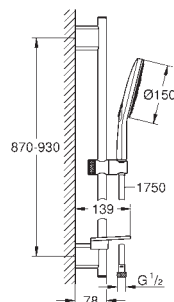

26 594 LS0

moon white

**Rainshower SmartActive 150
Shower rail set 3 sprays**

hand shower Rainshower SmartActive 150 (26 554)
spray plate moon white
shower rail 900 mm
wall holders made of metal
Silverflex shower hose 1750 mm (28 388)

GROHE EasyReach tray
GROHE Water Saving 9.5 l/min flow limiter
GROHE DreamSpray perfect spray pattern
GROHE Long-Life Shine finish
GROHE FastFixation Plus adjustable distance between brackets for fixing to existing drilling holes
GROHE TileFix adjustable depth on upper and lower bracket
SpeedClean anti-lime system
Inner WaterGuide for a longer life
TwistStop to prevent hose from twisting