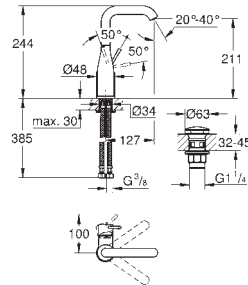

Essence
Single-lever basin mixer 1/2"
L-Size
GROHE SilkMove 28 mm ceramic cartridge with temperature limiter
GROHE Long-Life Shine durable sparkling sheen
GROHE Water Saving mousseur 5.7 l/min
GROHE AquaGuide adjustable mousseur
GROHE FastFixation Plus installation system
swivel spout with mousseur and stop limiter
smooth body
waste-set with push-open plug
flexible connection hoses
replaces Essence basin mixer 23 799 001