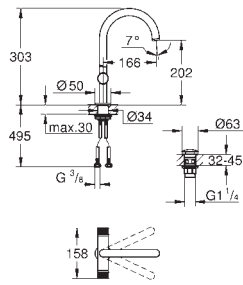

GROHE SPA

ATRIO PRIVATE COLLECTION

Ref. no.

Colour

- 21 138 000
- 21 138 DC0
- 21 138 GL0
- 21 138 DA0
- 21 138 AL0

- chrome
- supersteel
- cool sunrise
- warm sunset
- brushed hard graphite

Aerio Private Collection
Single-hole basin mixer 1/2"
L-Size

ceramic headparts 1/2", 90°
GROHE Long-Life Shine durable sparkling sheen
GROHE EcoJoy 5.7 l/min laminar mousseur
rapid installation system
swivel tubular spout with mousseur and stop limiter
Push-open waste set 1 1/4"
flexible connection hoses
knobs with metal inlay
can be combined with 48 456 000 or 48 457 000