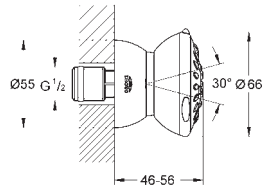

GROHE SIDE SHOWERS

Ref. no.

Colour

27 067 000

chrome

Relaxa 65

Side shower 2 sprays

Wide Spray / Massage

ball-joint

GROHE DreamSpray perfect spray pattern

GROHE Long-Life Shine durable sparkling sheen

SpeedClean anti-lime system

Inner WaterGuide for a longer life

minimum flow rate 4 l/min.