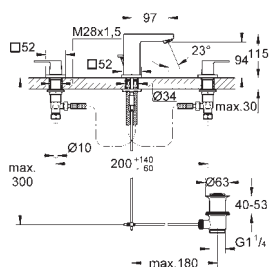

20 351 000

chrome

20 351 DC0

supersteel

20 351 AL0

brushed hard graphite

Eurocube
3-hole basin mixer 1/2"
S-Size

ceramic headparts 1/2", 90°

GROHE Long-Life Shine durable sparkling sheen

GROHE FastFixation Plus installation system

spout with mousseur

pop-up waste set 1 1/4"

flexible connection hoses between spout and side valves