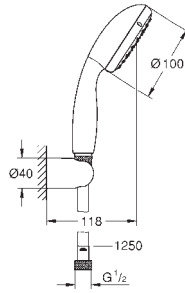

GROHE TEMPESTA

Ref. no.

Colour

27 798 10E

chrome

Tempesta 100

Wall holder set 2 sprays

hand shower Tempesta 100 II (27 597)

wall shower holder (28 605), not adjustable

Relaxaflex hose 1250 mm 1/2" x 1/2" (28 150)

GROHE Water Saving 5.7 l/min. flow limiter

GROHE DreamSpray perfect spray pattern

GROHE Long-Life Shine durable sparkling sheen

SpeedClean anti-lime system

Inner WaterGuide for a longer life

ShockProof silicone ring prevents damages caused by shower falling

26 164 001

chrome

ditto, with 9.5 l/min flow limiter