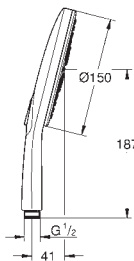

26 590 000

chrome

Rainshower SmartActive 150

Hand shower 3 sprays

spray plate chrome

GROHE Rain including DripStop, Jet including DripStop, ActiveMassage

GROHE Water Saving 9.5 l/min flow limiter

GROHE DreamSpray perfect spray pattern

GROHE SmartTip showering spray selection via push of a ring

GROHE Long-Life Shine durable sparkling sheen

SpeedClean anti-lime system

Inner WaterGuide for a longer life

universal mounting system, fitting all standard shower hoses