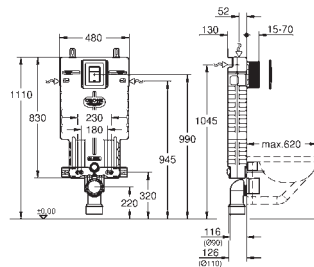

38 825 000

chrome

Uniset

2-in-1 set for WC

with flushing cistern GD 2

Uniset element for WC (38 643 001)

Skate Cosmopolitan flush plate, chrome (38 732 000)