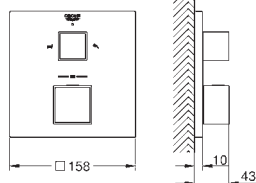

Grotherm Cube
Safety bath tub mixer for 2 outlets with integrated shut off/diverter valve
final installation for GROHE Rapido SmartBox (35 604)
GROHE TurboStat compact cartridge
GROHE Long-Life Shine durable sparkling sheen
GROHE FastFixation escutcheon with covered shaft sealing and covered fixing metal escutcheon, retroactively 6° adjustable
printed hand shower and bath filler symbol
GROHE SafeStop safety button at 38C
GROHE SafeStop Plus optional temperature limiter at 43°C or 46°C included
GROHE AquaDimmer, integrated shut off/diverter valve
outlet B = 27 l/min, outlet C = 30 l/min

35 604 000
GROHE Rapido SmartBox universal rough-in box for concealed installation

34 741 000 chrome