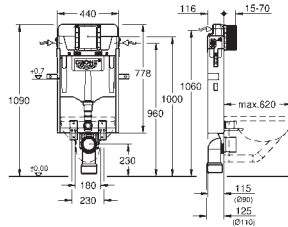

38 729 000

Uniset

Element for WC with flushing cistern 80 mm

pneumatic discharge valve offering 3 modes of operation: dual flush or start/stop or single flush

outlet bend ø 80 mm

inlet and outlet connecting set

steel frame, hot galvanized, with 4 fixing brackets

2 WC fixing bolts, distance of fixing bolts 180/230 mm

fixing device for ceramic

water supply connection from top

low noise (group I acc. to German Noise Specification)

with plaster base coating made of vinyl fleece

angle valve 15 mm (1/2")

with push fit flexible hose union

Shortable inspection shaft incl. protection during construction phase, for vertical use

for mounting of small flush plates revision shaft 40 949 000 to be ordered separately