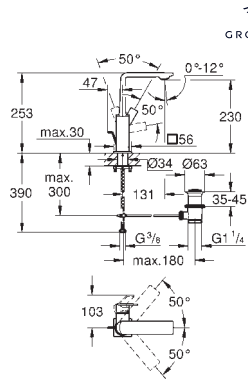

- 32 146 001
- 32 146 GN1
- 32 146 DL1
- 32 146 A01

- chrome
- brushed cool sunrise
- brushed warm sunset
- hard graphite

Allure
Single-lever basin mixer 1/2"
L-Size

- swivelling spout
- GROHE SilkMove 28 mm ceramic cartridge
- GROHE Long-Life Shine durable sparkling sheen
- GROHE Water Saving 5.7 l/min. flow limiter
- GROHE FastFixation Plus installation system
- GROHE AquaGuide adjustable slim air mousseur
- pop-up waste set 1 1/4"
- flexible connection hoses
- temperature limiter