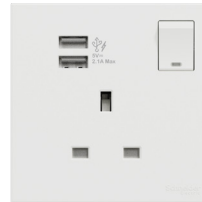

Available in three colors – white, dark gray, and wine gold.

1 Gang Socket

1 Gang Switched Socket with LED

1 Gang 3 Round Pin Switched Socket with LED

1 Gang Switched Socket with 2 USB ports and LED

1 Gang Switch with fluorescent locator

2 Gang Switch with fluorescent locator

3 Gang Switch with fluorescent locator

4 Gang Switch with fluorescent locator

1 Gang Double Pole Switch with LED – 32 A

1 Gang Double Pole Switch with LED – 20 A

2 Gang Switch with "Do Not Disturb", "Please Clean Up"