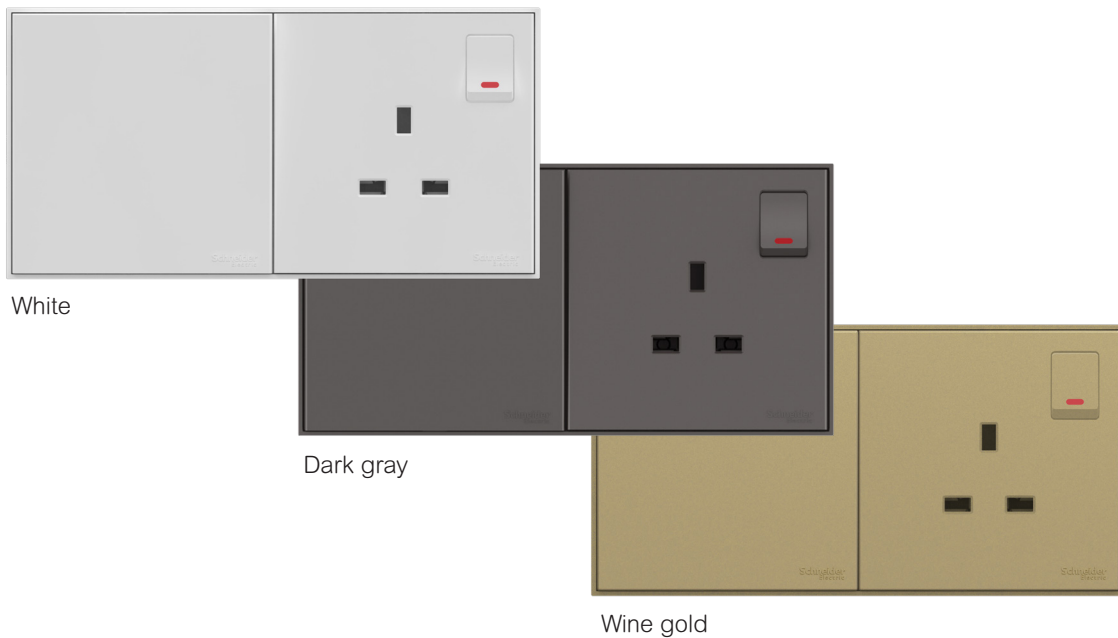

Add a touch of style
and functionality
to your home

AvatarOn C
switches and sockets

se.com/product_url

Life Is On

Schneider
Electric

A style unto itself – AvatarOn C

The **AvatarOn C range** of switches and sockets delivers the latest in design trends. Created by the award-winning designers at Schneider Electric, it exquisitely complements any interior while bringing enhanced functionality.

- **Comes in many variants**, from single units to five-module frames for more complex uses, and in three different colors to match your interiors.
- **Enhanced functionalities** with USB, TV, and other ports available for even the most discerning homeowner and a soft-clicking sound to avoid disturbing light sleepers.
- **Easy-to-install**, compact modules that fit standard wall boxes, and are designed to meet global as well as local safety and environmental criteria.

A trendy look with timeless features

Interested in the latest design trends for your home? Look no further.

AvatarOn C switches and sockets have a clean, frameless design which gives them a light, floating feel. The cover plate offers a tactile experience that's soft and slender atop a base that's strong and robust.

Available in three colors – white, dark gray, and wine gold.

1 Gang Socket

1 Gang Switched Socket with LED

1 Gang 3 Round Pin Switched Socket with LED

1 Gang Switched Socket with 2 USB ports and LED

1 Gang Switch with fluorescent locator