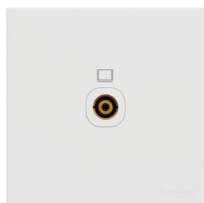

Available in three colors – white, dark gray, and wine gold.

1 Gang Socket

1 Gang Switched Socket with LED

1 Gang 3 Round Pin Switched Socket with LED

1 Gang Switched Socket with 2 USB ports and LED

1 Gang Switch with fluorescent locator

2 Gang Switch with fluorescent locator

3 Gang Switch with fluorescent locator

4 Gang Switch with fluorescent locator

1 Gang Double Pole Switch with LED – 32 A

1 Gang Double Pole Switch with LED – 20 A

2 Gang Switch with "Do Not Disturb", "Please Clean Up"

1 Gang Connection Unit – 25 A

1 Gang connection Unit – 45 A

1 Gang Fused Connection Unit

3 Gang SMATV

1 Gang TV Socket

1 Gang TV F Socket

Panic Button

1 Gang Data socket