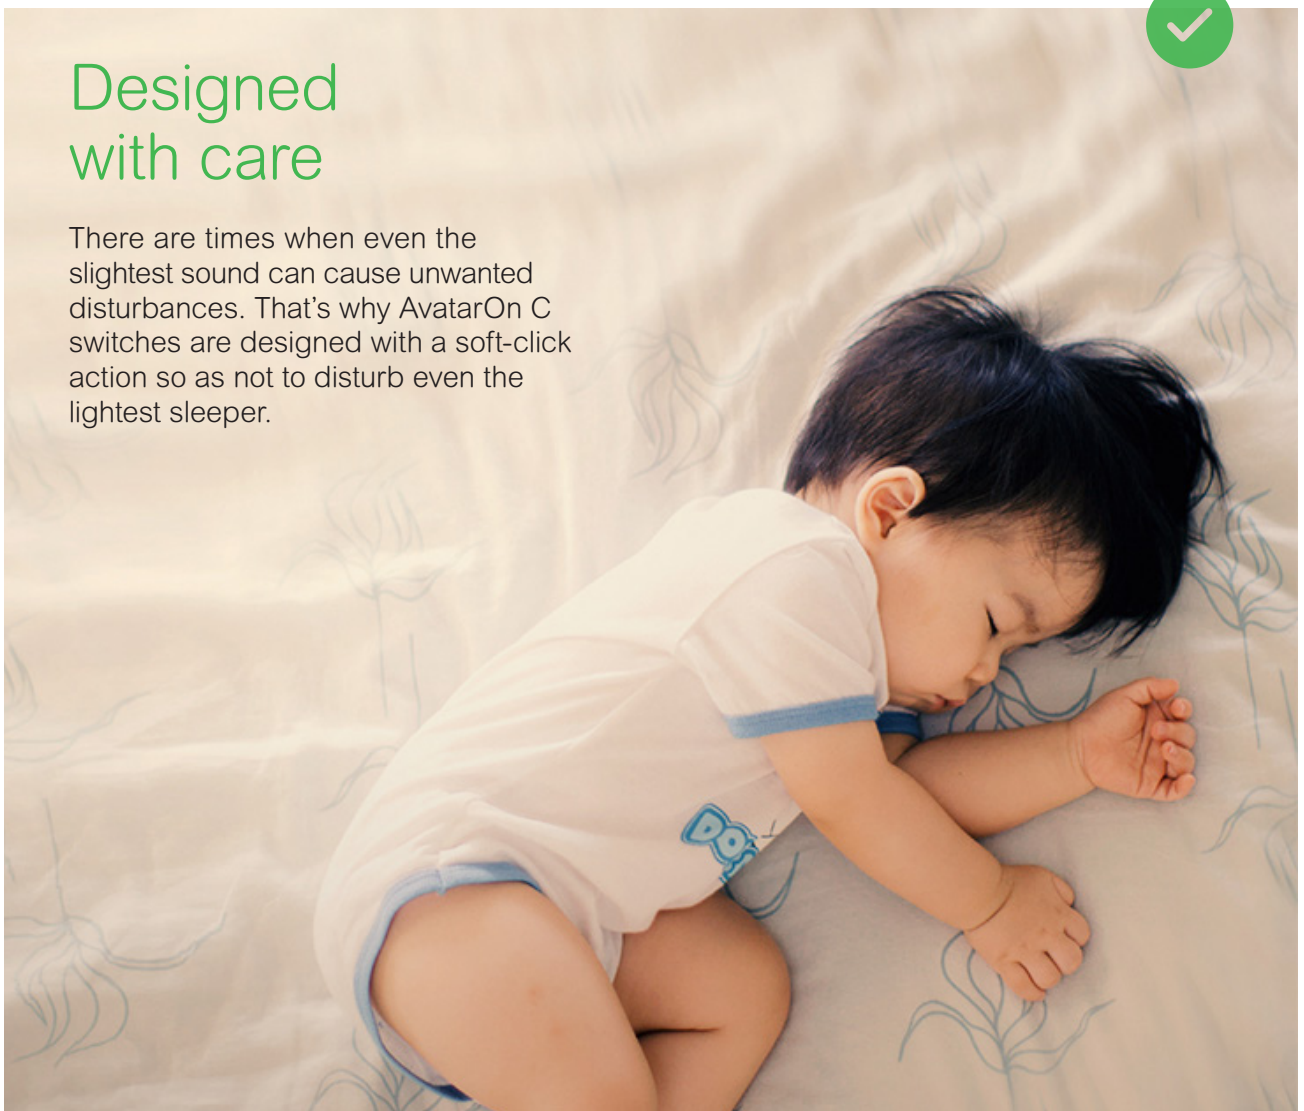

A trendy look with timeless features

Interested in the latest design trends for your home? Look no further.

AvatarOn C switches and sockets have a clean, frameless design which gives them a light, floating feel. The cover plate offers a tactile experience that's soft and slender atop a base that's strong and robust.

All devices are available in three stylish colors and with matte finishes, adding a modern touch to your home's walls.

Designed with care

There are times when even the slightest sound can cause unwanted disturbances. That's why AvatarOn C switches are designed with a soft-click action so as not to disturb even the lightest sleeper.